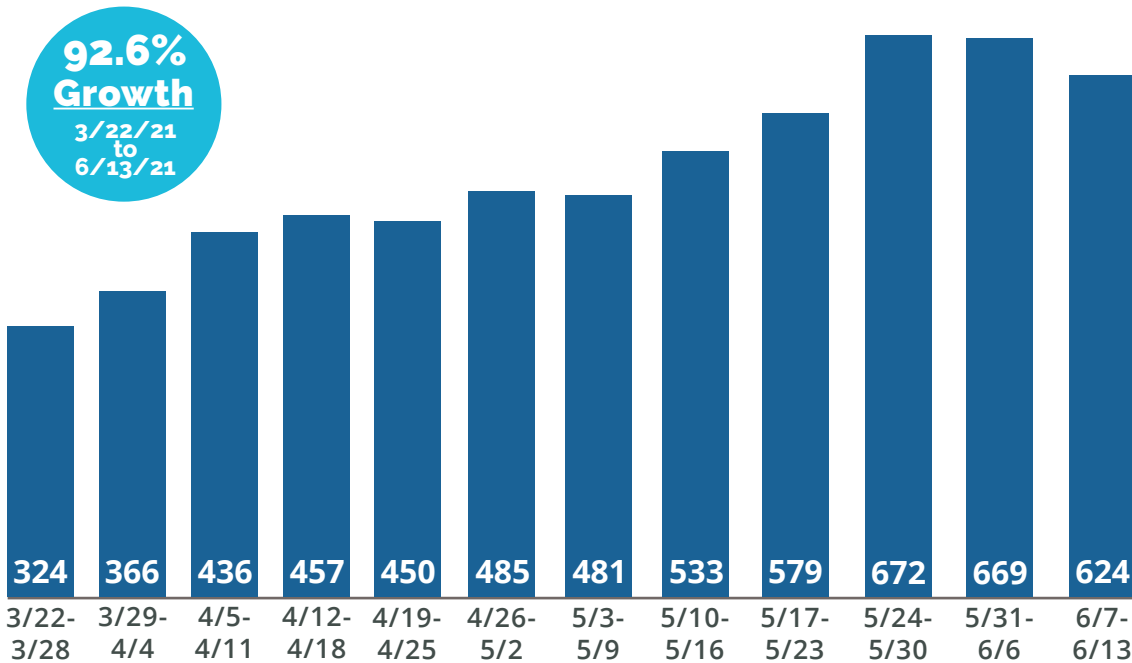

Passport Mobile App

Belmont Shore Usage Metrics

March 2021 to June 2021

Transactions

Total Transactions

6076