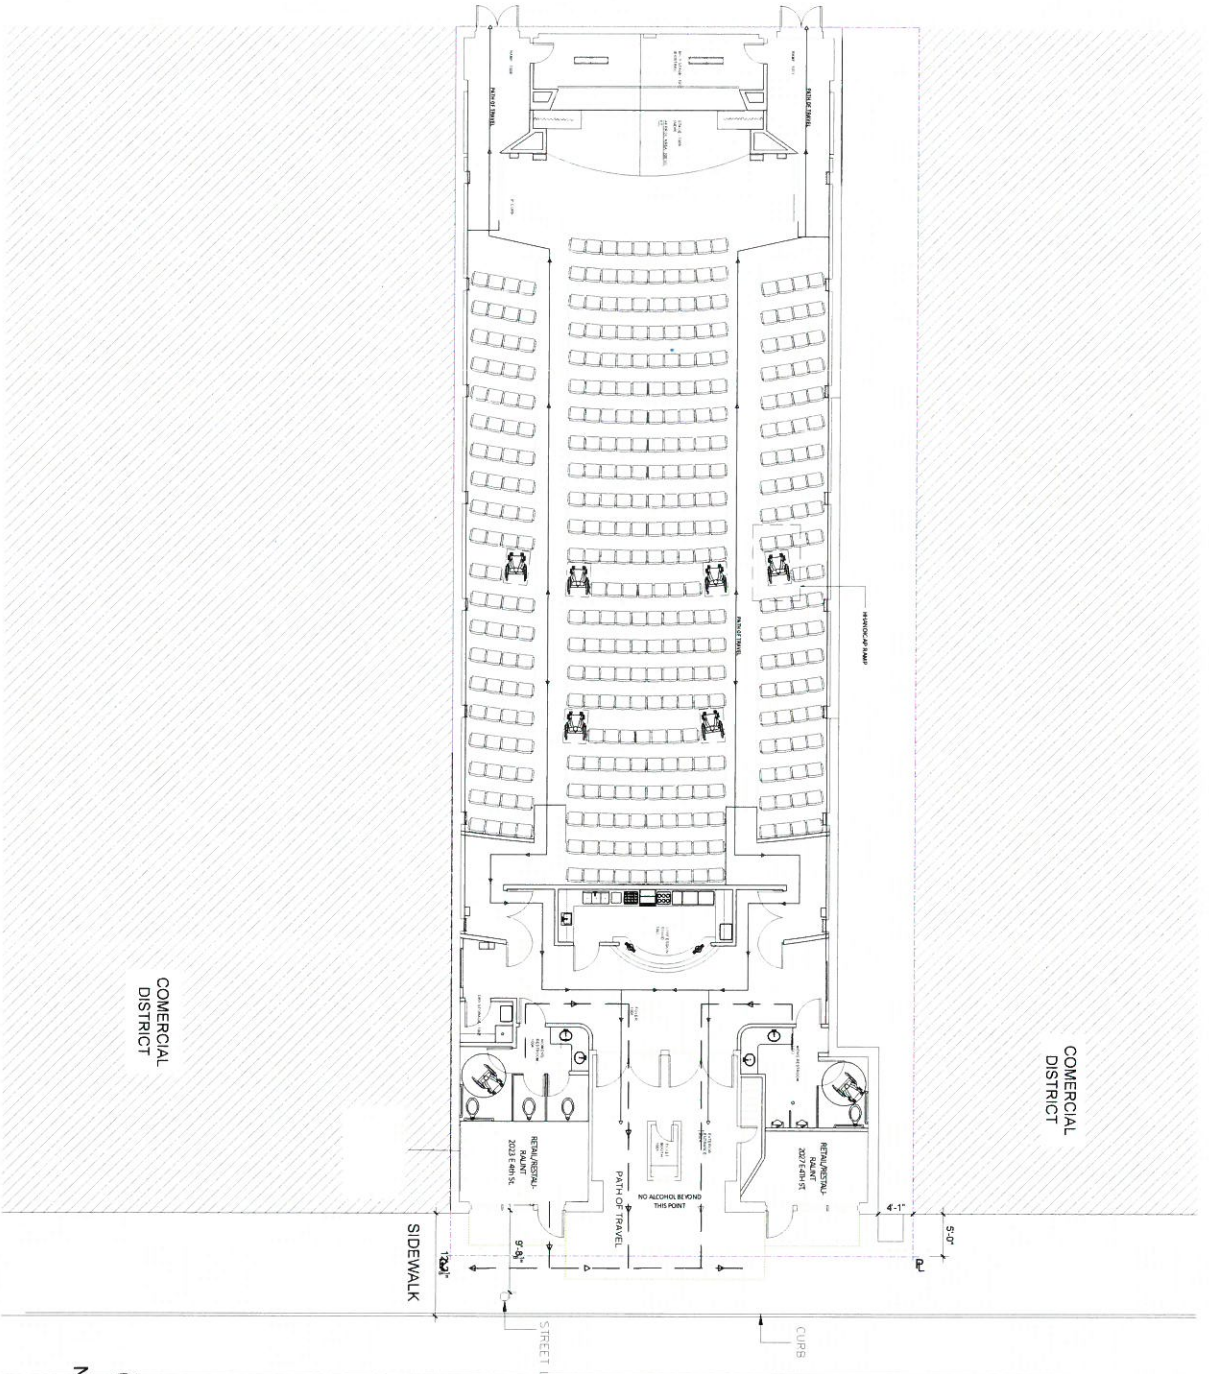

THE ART THEATRE  
LONG BEACH | CALIFORNIA

EXTERIOR

INTERIOR

ENTRANCE

CONCESSIONS

**THE LONG BEACH ART THEATRE**  
 2025 E 4th Street  
 Long Beach, CA 90814

LEGEND	
	EXISTING WALLS
	NEW WALLS - NON-BEARING
	SEE DETAIL - ID-4
	NEW WALLS - BEARING
	SEE DETAIL - ID-4

KEYNOTES	
①	UC ICE MACHINE
②	UC REFRIGERATOR
③	POPCORN MACHINE
④	CASH REGISTER
⑤	3 COMPARTMENT SINK
⑥	HAND WASH SINK
⑦	FLOOR SINK
⑧	FIRE EXT.

KEYNOTES	
⑨	WATER FOUNTAIN
⑩	STORAGE CABINET
⑪	SODA STRIP CONTAINERS
⑫	SODA FOUNTAIN
⑬	CUP HOLDERS
⑭	BEER & WINE TAP
⑮	WASTE RECEPTACLES

Scale	3/16" = 1'-0"
Project No.	
Date	

FOURTH STREET

**THE LONG BEACH ART THEATER**  
 2025 E. 4th Street  
 Long Beach , CA 90814

Revisions	
Sheet Description	
Scale	1/4" = 1'-0"
Project No.	
Date	