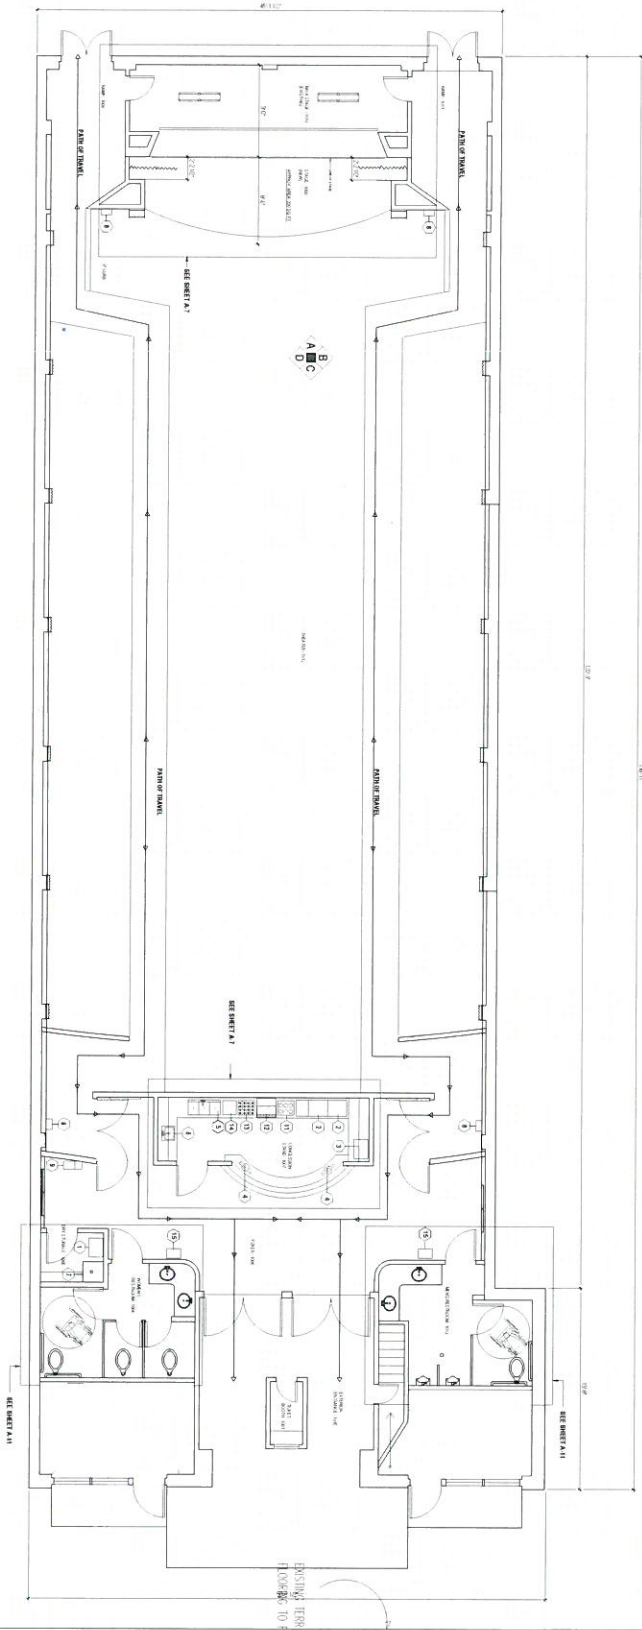

THE ART THEATRE  
LONG BEACH | CALIFORNIA

EXTERIOR

INTERIOR

ENTRANCE

CONCESSIONS

**THE LONG BEACH ART THEATRE**  
 2025 E 4th Street  
 Long Beach, CA 90814

LEGEND	
	EXISTING WALLS
	NEW WALLS - NON-BEARING
	SEE DETAIL - ID-4
	NEW WALLS - BEARING
	SEE DETAIL - ID-4

KEYNOTES	
①	UC ICE MACHINE
②	UC REFRIGERATOR
③	POPCORN MACHINE
④	CASH REGISTER
⑤	3 COMPARTMENT SINK
⑥	HAND WASH SINK
⑦	FLOOR SINK
⑧	FIRE EXT.

KEYNOTES	
⑨	WATER FOUNTAIN
⑩	STORAGE CABINET
⑪	SODA STRIP CONTAINERS
⑫	SODA FOUNTAIN
⑬	CUP HOLDERS
⑭	BEER & WINE TAP
⑮	WASTE RECEPTACLES

Scale	3/16" = 1'-0"
Project No.	
Date	

FOURTH STREET

**THE LONG BEACH ART THEATER**  
 2025 E. 4th Street  
 Long Beach , CA 90814

Revisions	
Sheet Description	
Scale	1/4" = 1'-0"
Project No.	
Date	