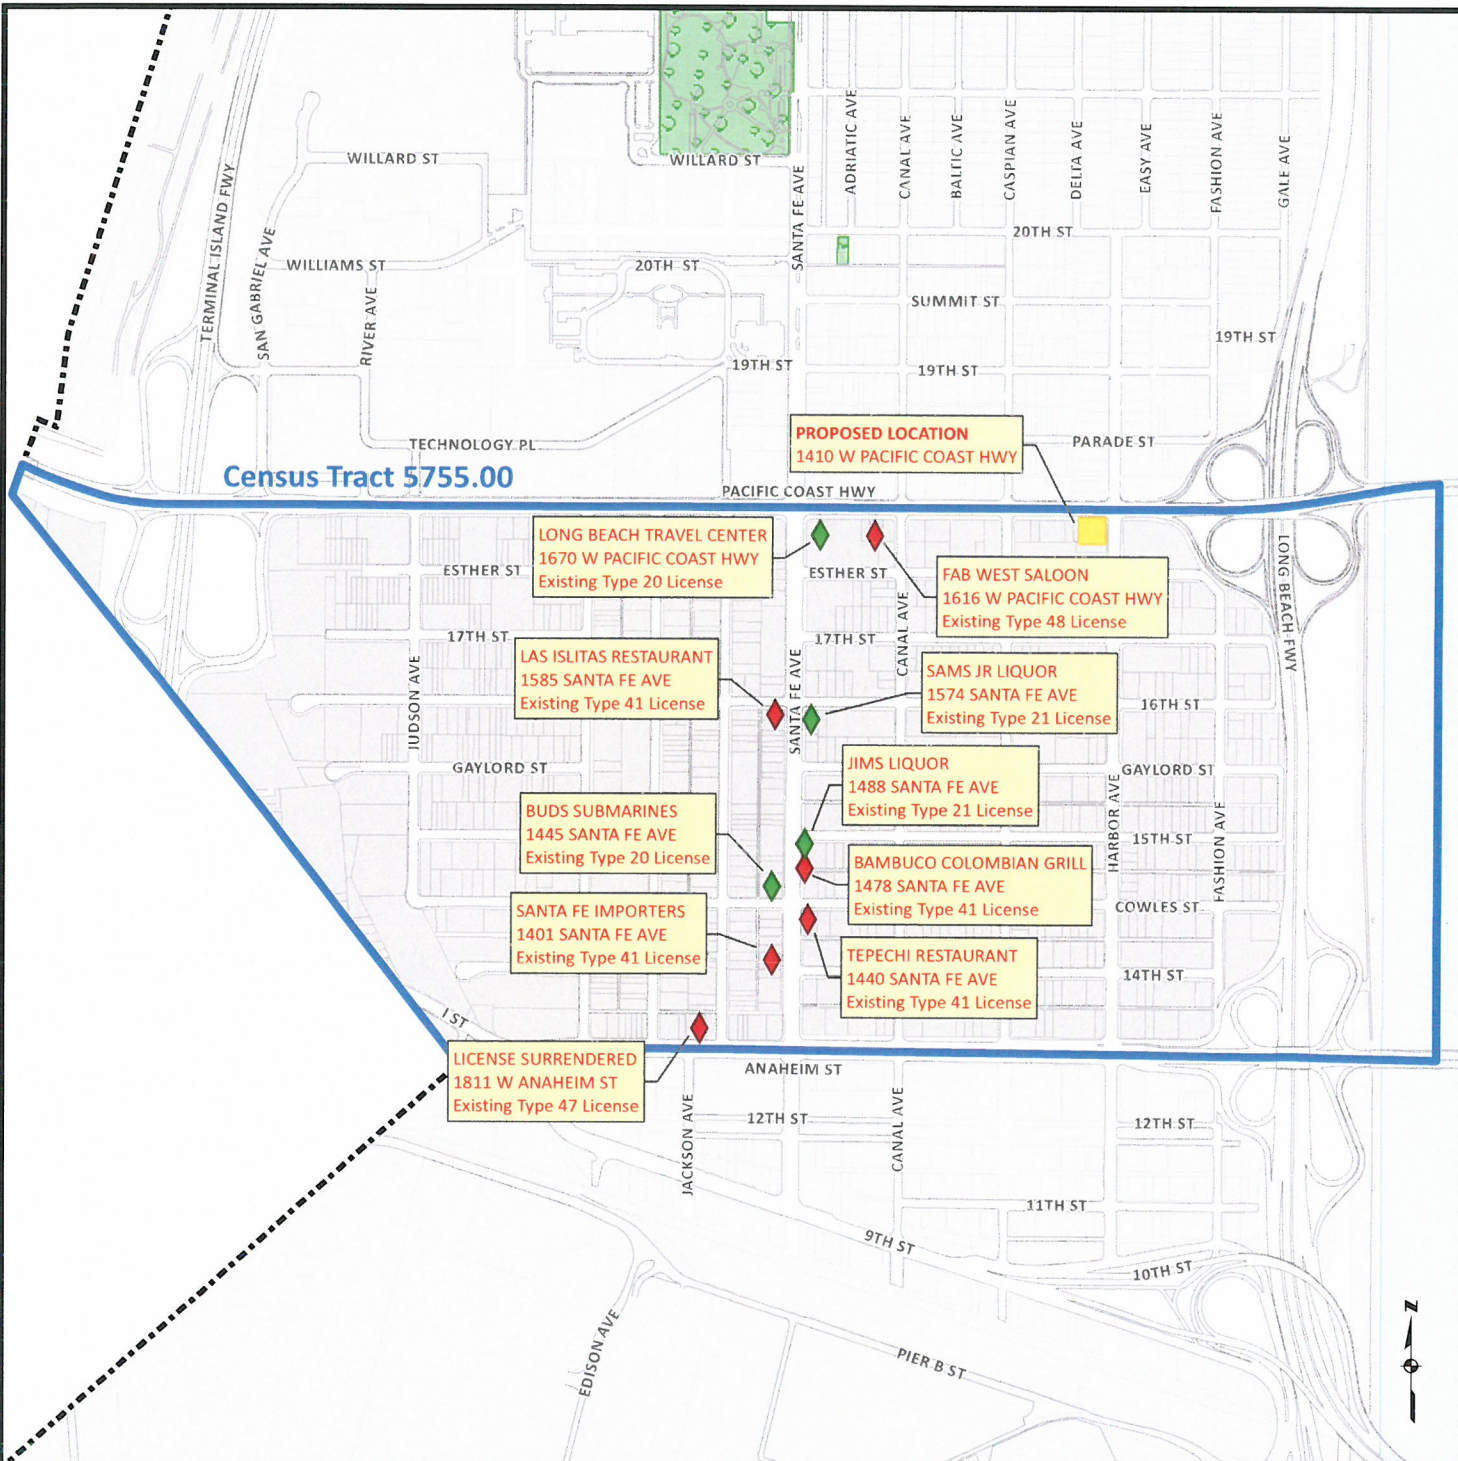

EXHIBIT C

City of Long Beach,
California

Existing On-Site & Off-Site Alcohol Licenses for Census Tract 5755.00

Map Features

- Proposed Location
- Existing Off-Sale Locations
- Existing On-Sale Locations
- Census Tract 5755.00
- City Boundary

Sources:
Off-site Type 20 & 21, plus On-site Type 41, 42, & 48 sales locations take from the CA Alcoholic Beverage Control website.
Tract 5755.00 is from the 2010 Census.

Department of
Technology Services
GIS