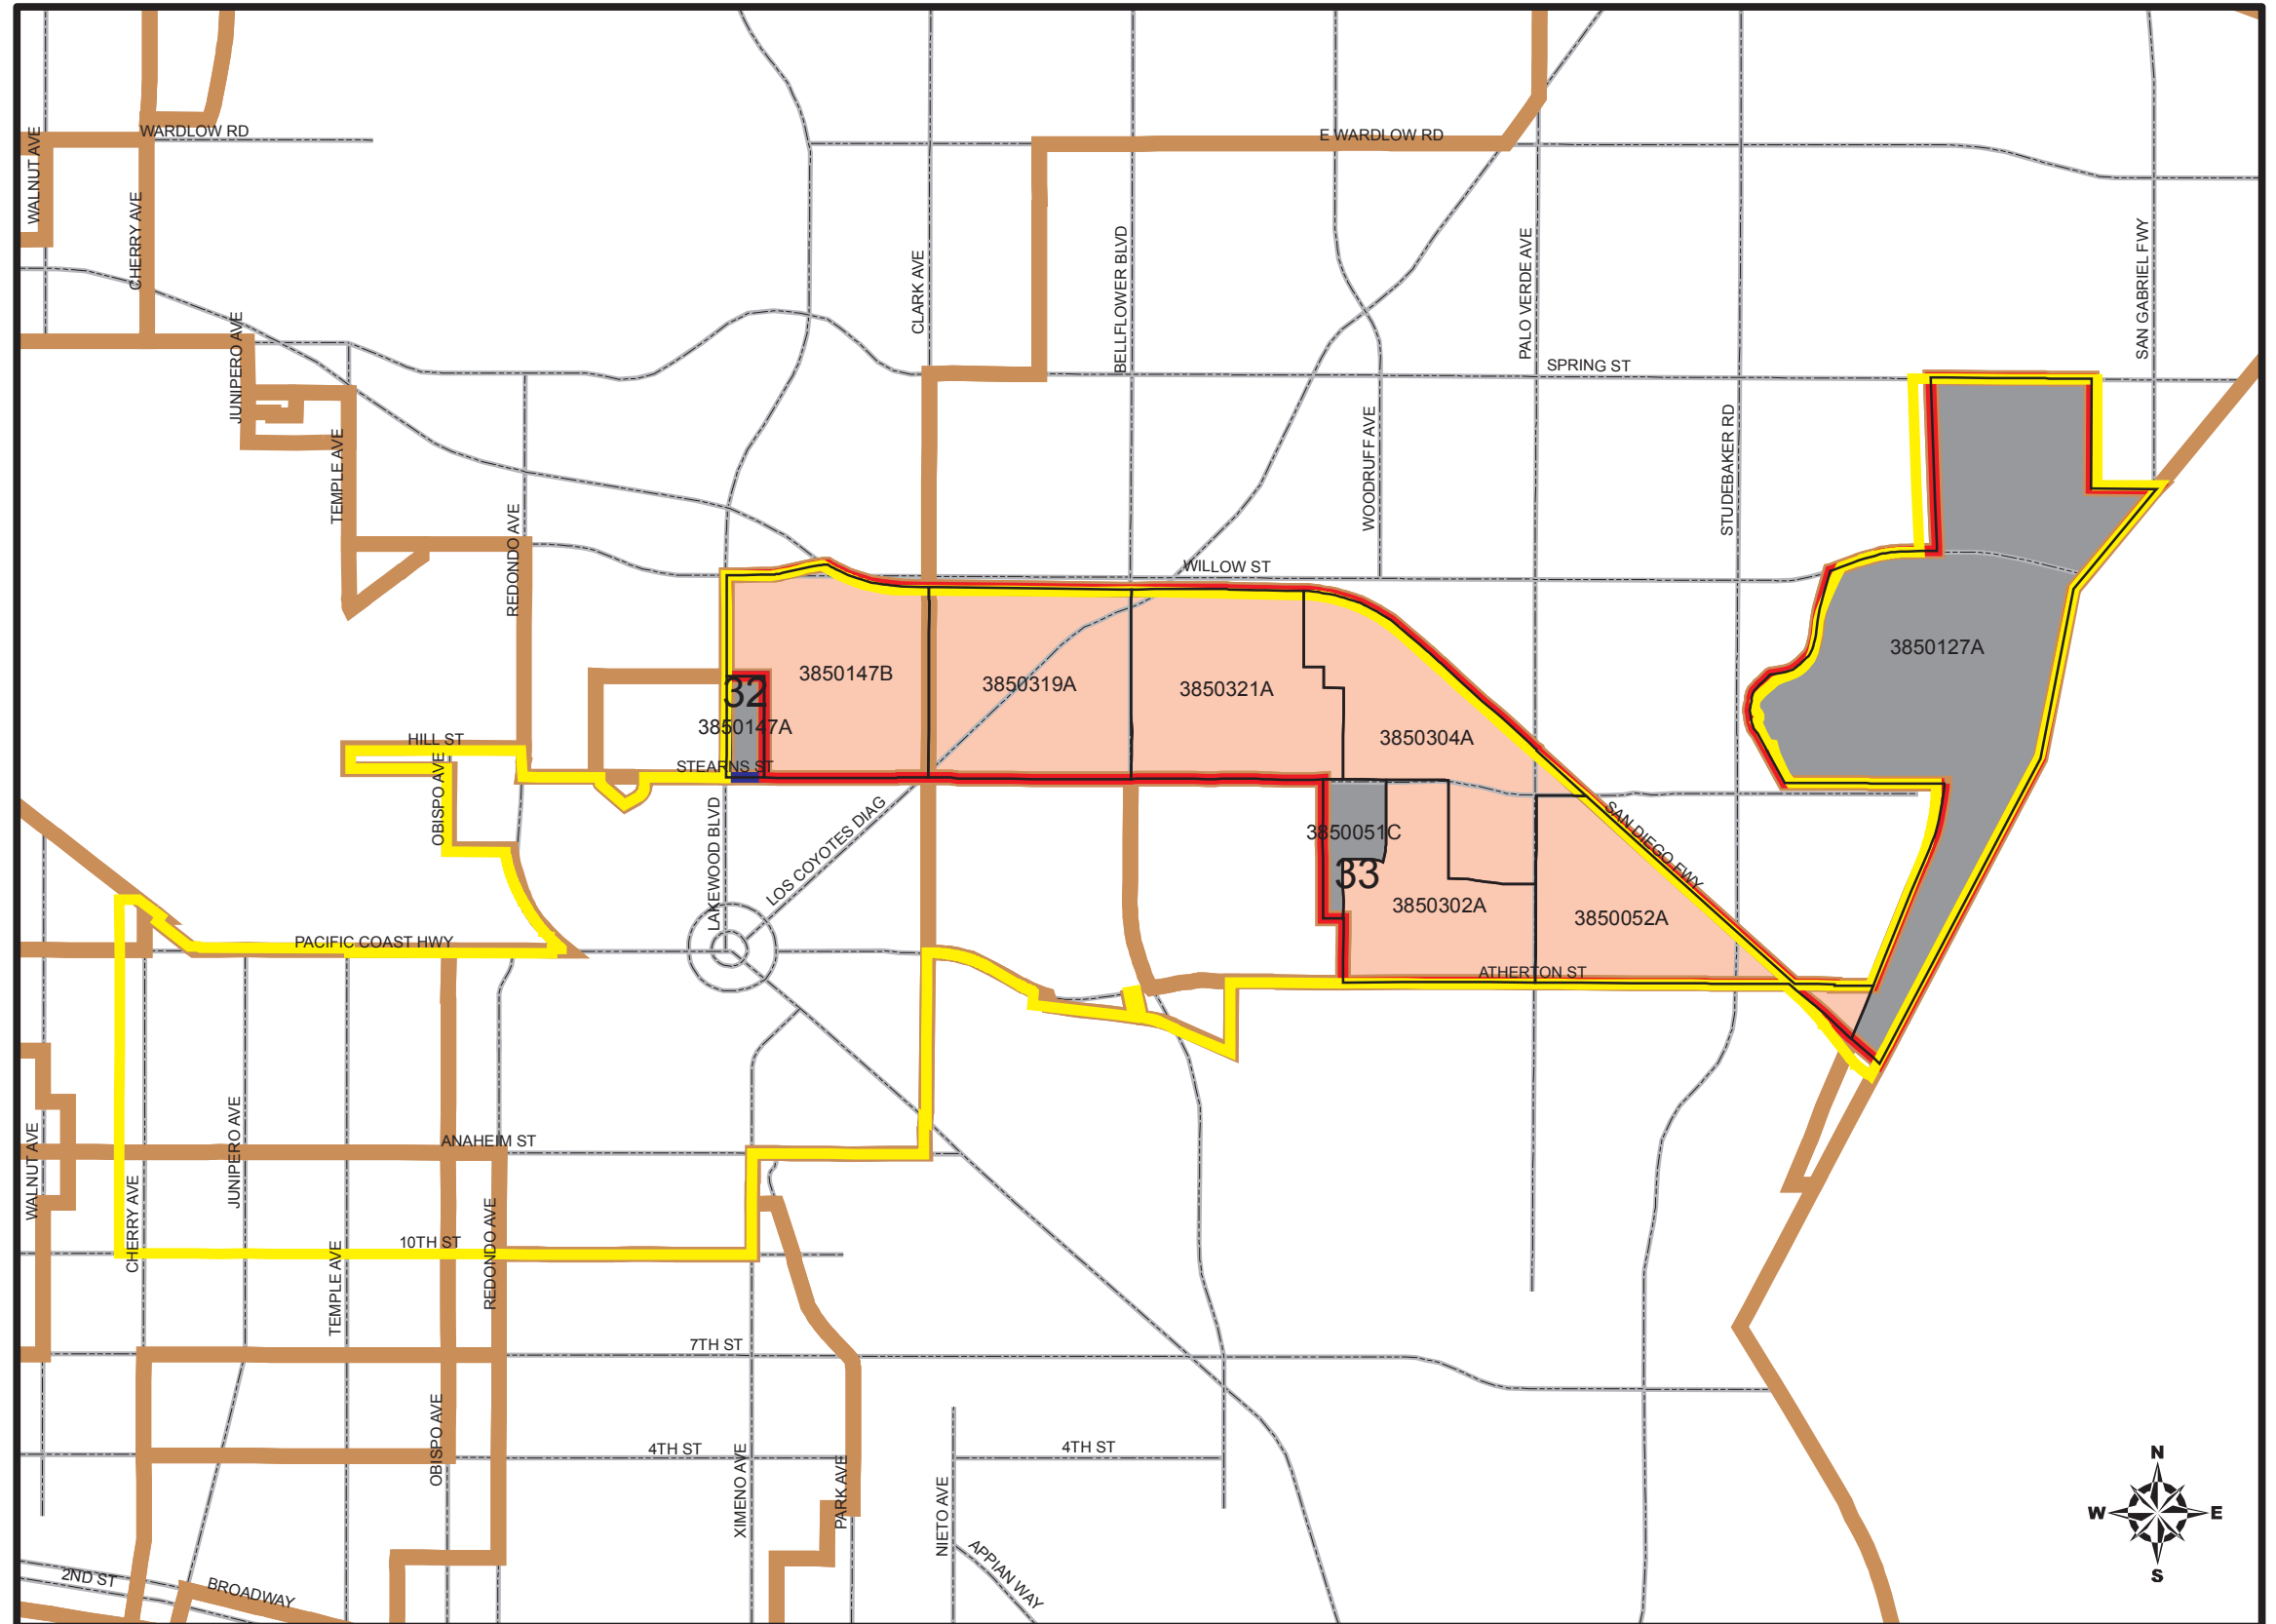

# City of Long Beach - Council District 4

## Legend

-  Council District 4 Boundaries
-  Ballot Group 32
-  Ballot Group 33
-  RR/CC Boundaries
-  Vote by Mail Precinct
-  Consolidation