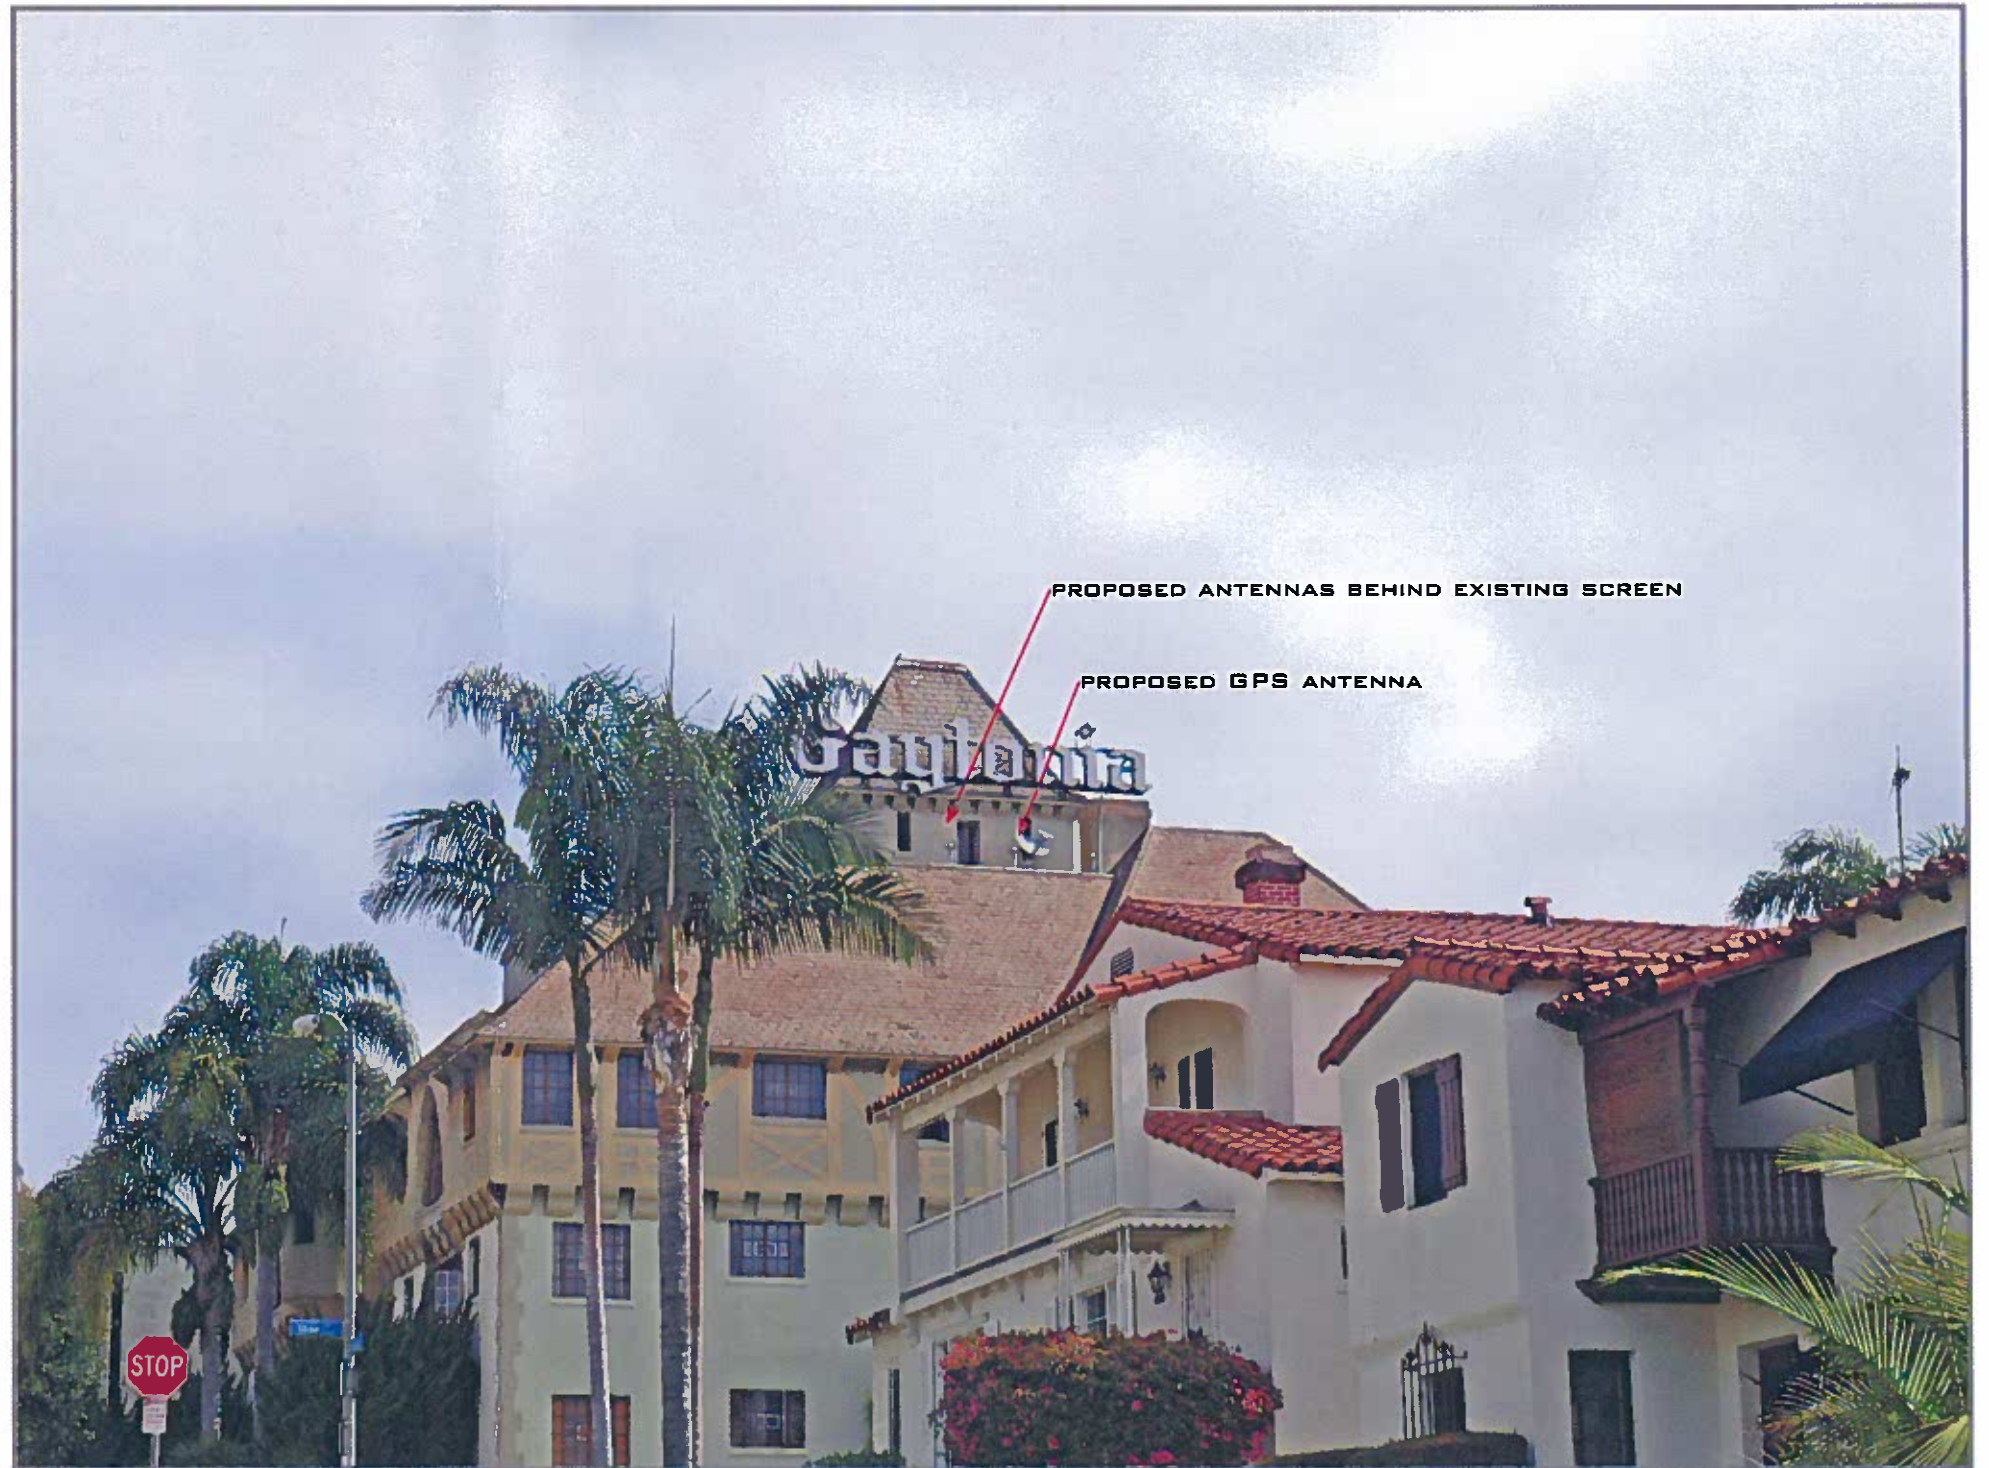

Together with NEXTEL

LOS 6528A/CA 8259

212 QUINCY AVENUE LONG BEACH CA 90803

VIEW 1

LOCATION

©2009 Google Maps

EXISTING

PROPOSED

LOOKING NORTHEAST FROM QUINCY AVENUE

Together with NEXTEL

LOS6528A/CA8259

212 QUINCY AVENUE LONG BEACH CA 90803

VIEW 2

Together with NEXTEL

LOS6528A/CA8259

212 QUINCY AVENUE LONG BEACH CA 90803

VIEW 3

LOCATION

©2009 Google Maps

EXISTING

PROPOSED

LOOKING NORTHWEST FROM SHAW STREET

ACCURACY OF PHOTO SIMULATION BASED UPON INFORMATION PROVIDED BY PROJECT APPLICANT.