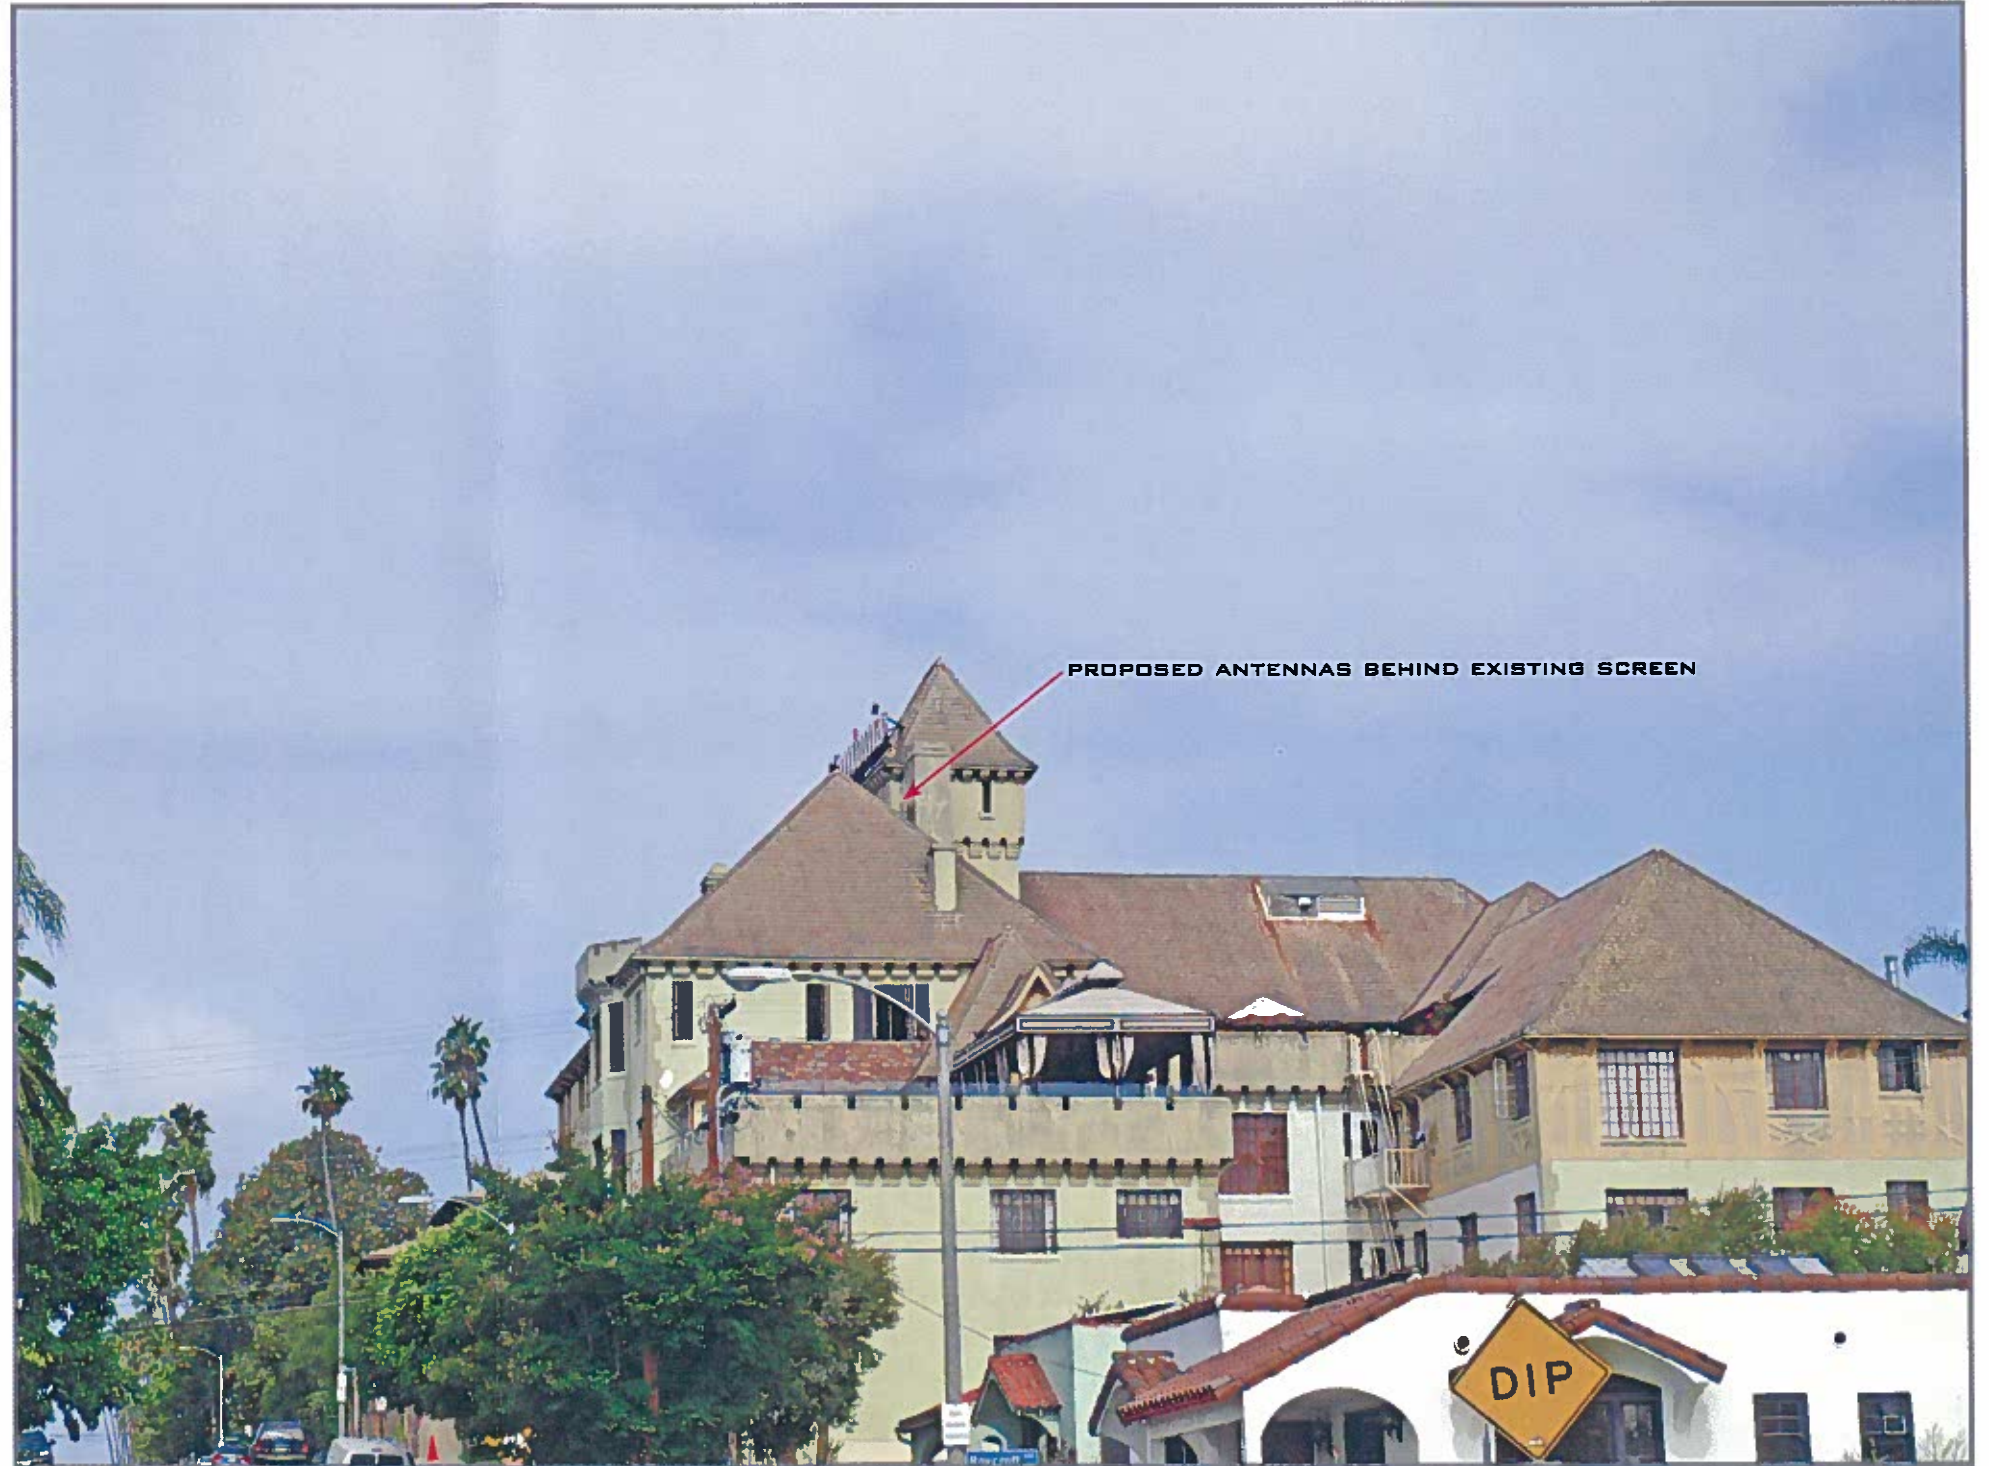

Together with NEXTEL

LOS 6528A/CA 8259

212 QUINCY AVENUE LONG BEACH CA 90803

VIEW 1

LOCATION

©2009 Google Maps

EXISTING

PROPOSED

LOOKING NORTHEAST FROM QUINCY AVENUE

Together with NEXTEL

LOS6528A/CA8259

212 QUINCY AVENUE LONG BEACH CA 90803

VIEW 2

Together with NEXTEL

LOS6528A/CA8259

212 QUINCY AVENUE LONG BEACH CA 90803

VIEW 3

LOCATION

©2009 Google Maps

EXISTING

PROPOSED

LOOKING NORTHWEST FROM SHAW STREET

ACCURACY OF PHOTO SIMULATION BASED UPON INFORMATION PROVIDED BY PROJECT APPLICANT.