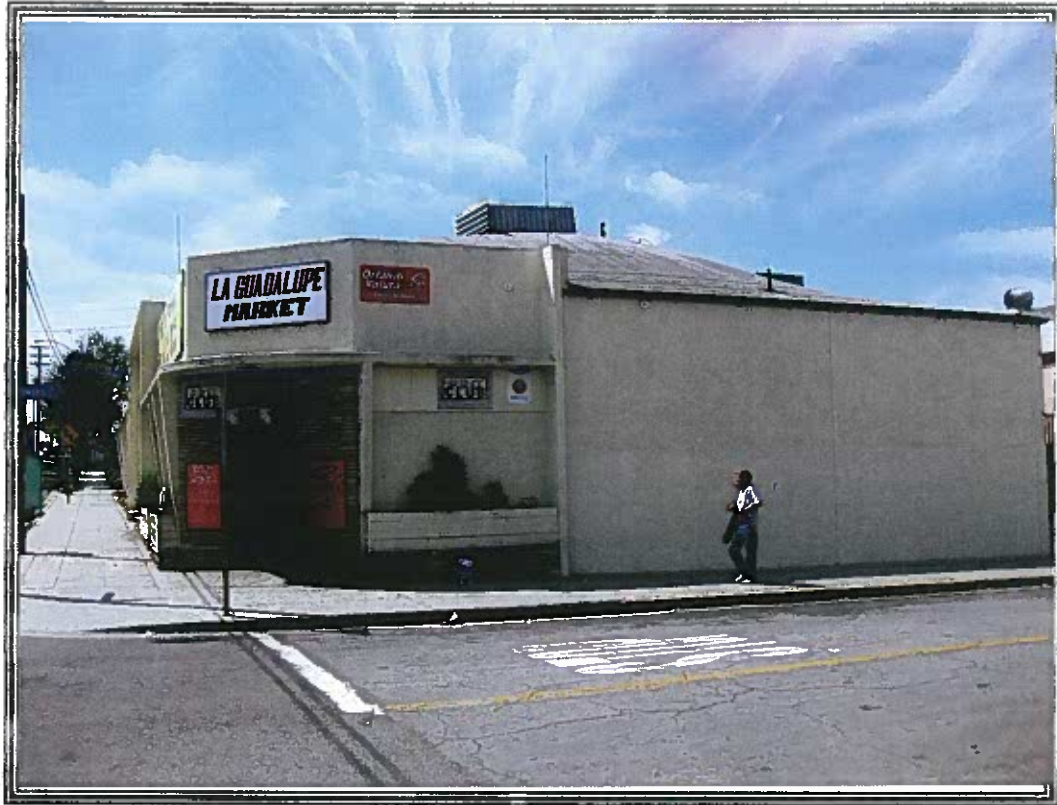

1425 MAGNOLIA AVE.
PHOTO DISPLAY

SUBJECT PREMISE ENTRANCE

Photo Display by
6285 E. Spring St. #306N
Long Beach, CA 90808
(562) 841-2188

1425 MAGNOLIA AVE.
PHOTO DISPLAY

SOUTHWESTERN VIEW OF SUBJECT FRONTAGE

**1425 MAGNOLIA AVE.
PHOTO DISPLAY**

VIEW LOOKING NORTH WEST

VIEW LOOKING SOUTH EAST

Photo Display by
6285 E. Spring St. #306N
Long Beach, CA 90808
(562) 841-2188

1425 MAGNOLIA AVE.
PHOTO DISPLAY

VIEW LOOKING SOUTH