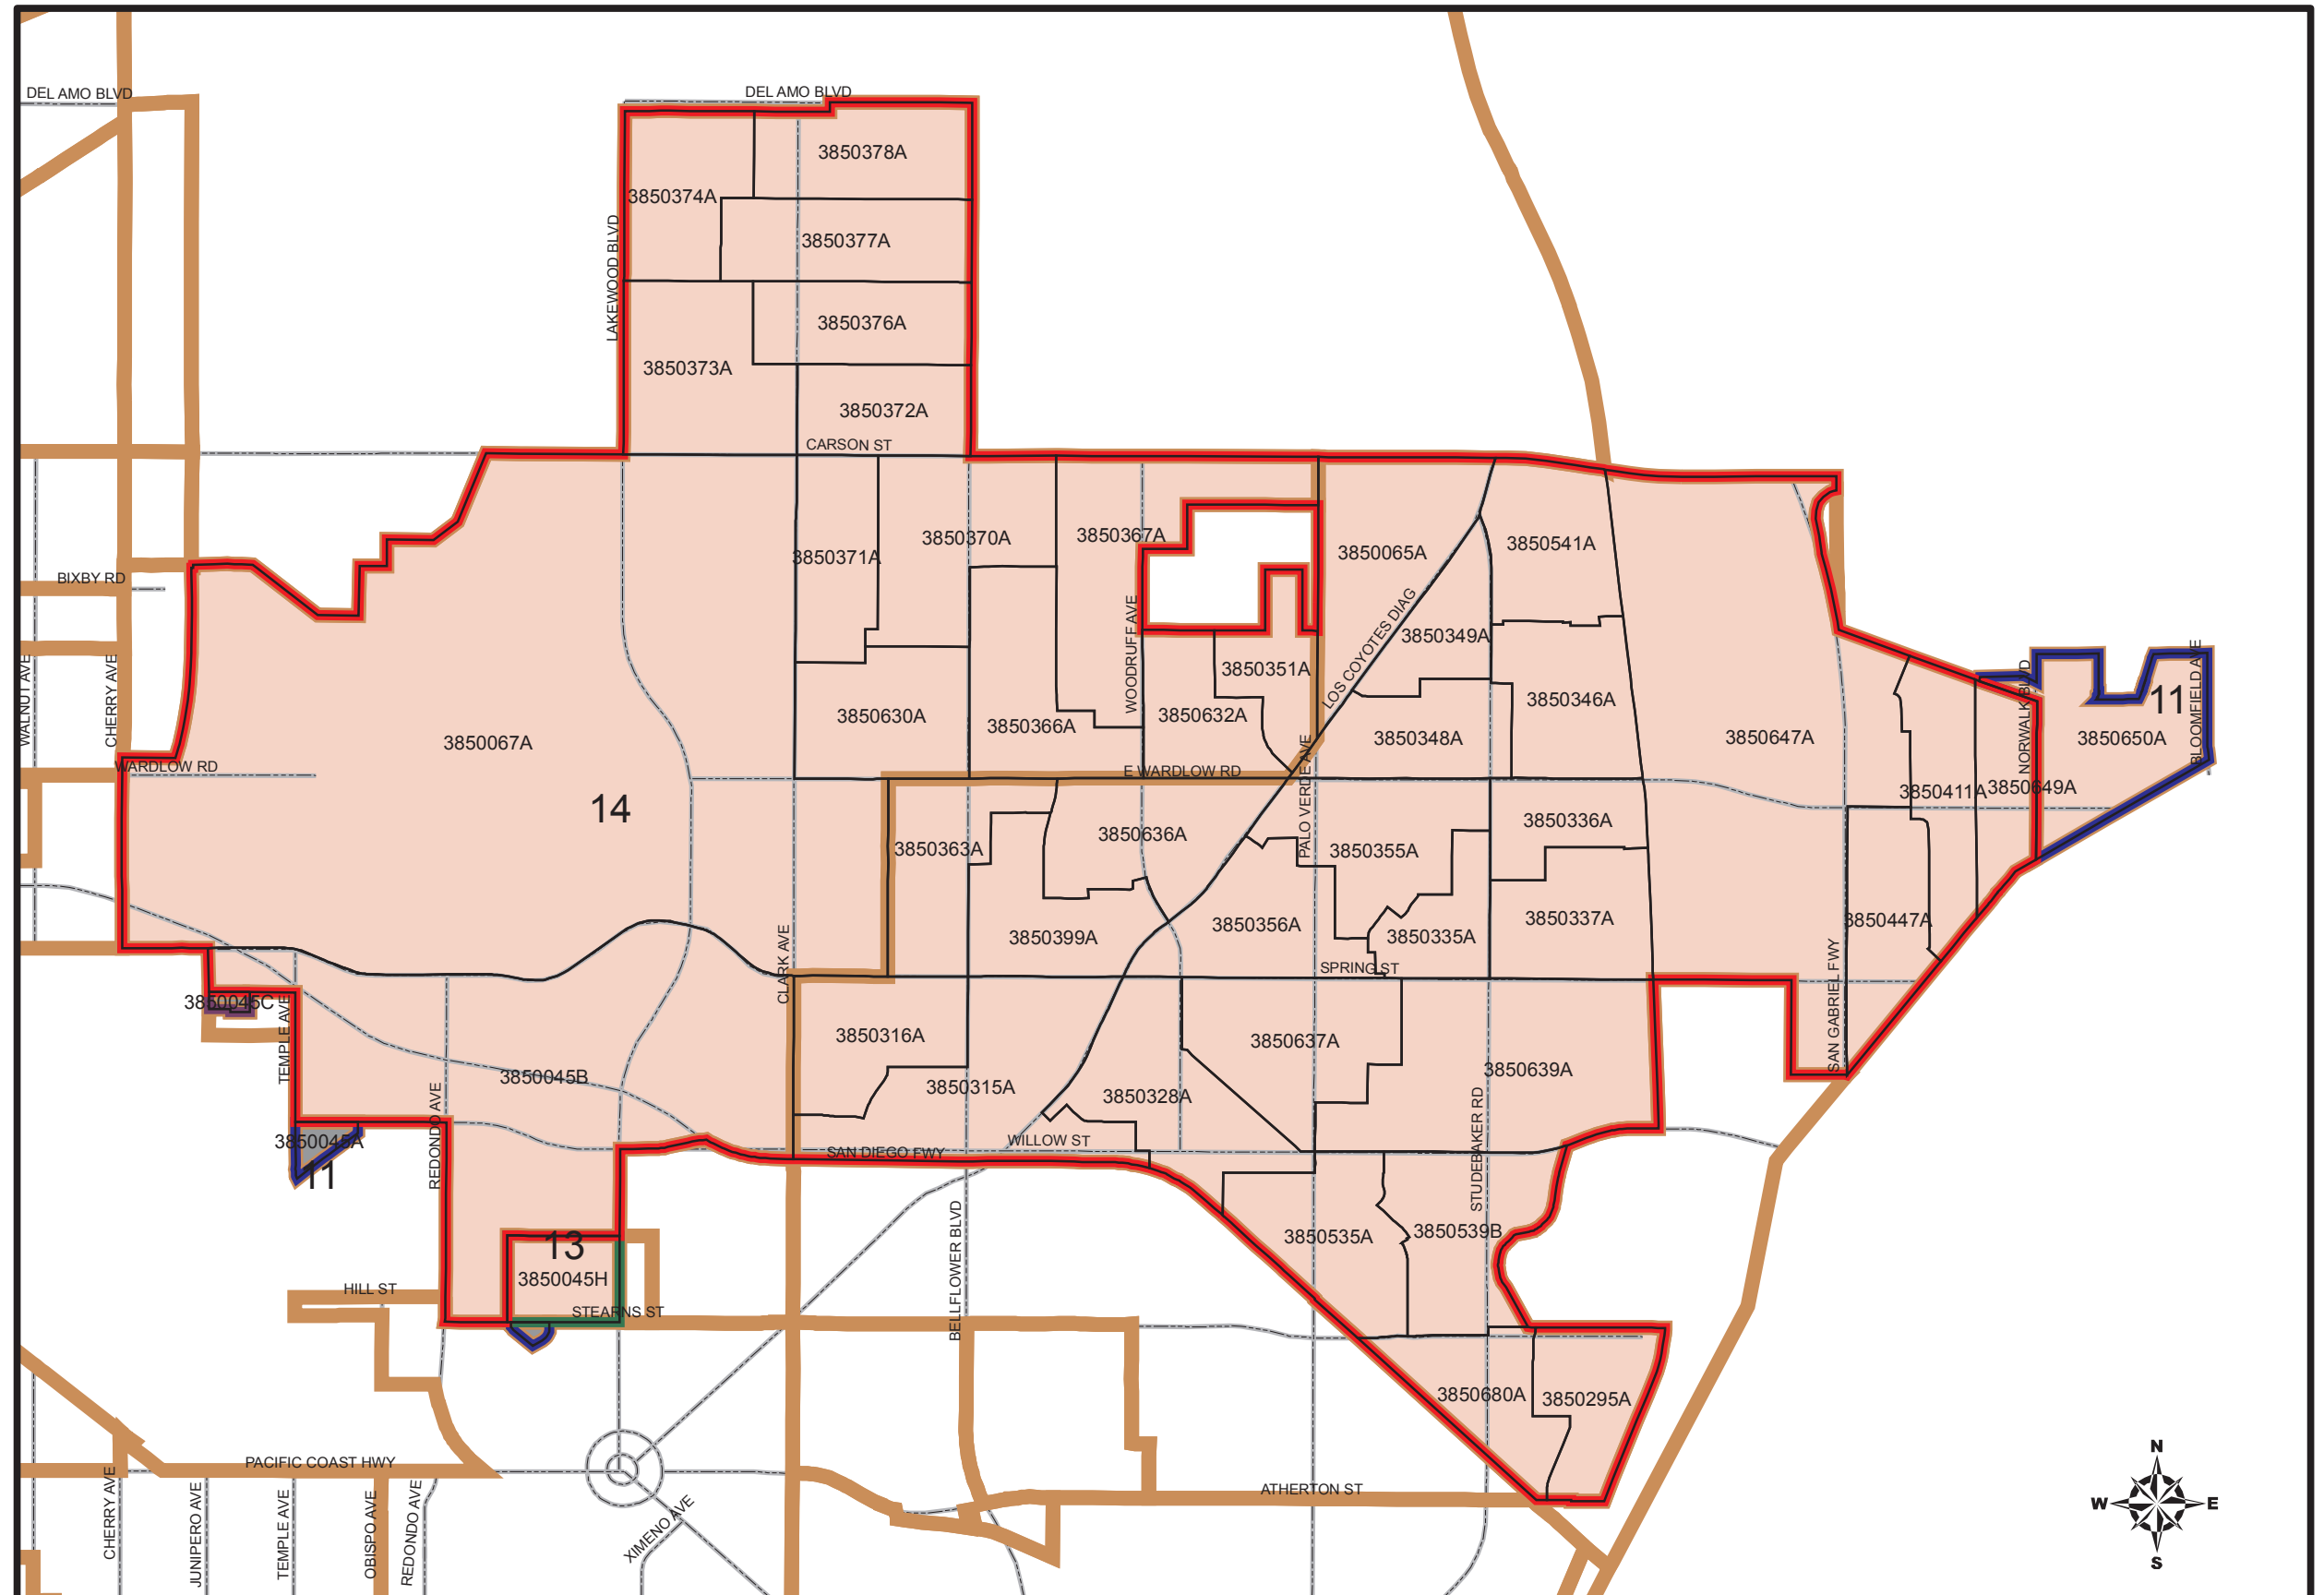

# City of Long Beach - Council District 5

## Legend

- Ballot Group 11
- Ballot Group 12
- Ballot Group 13
- Ballot Group 14
- RR/CC Boundaries
- Vote By Mail Precincts
- Consolidation