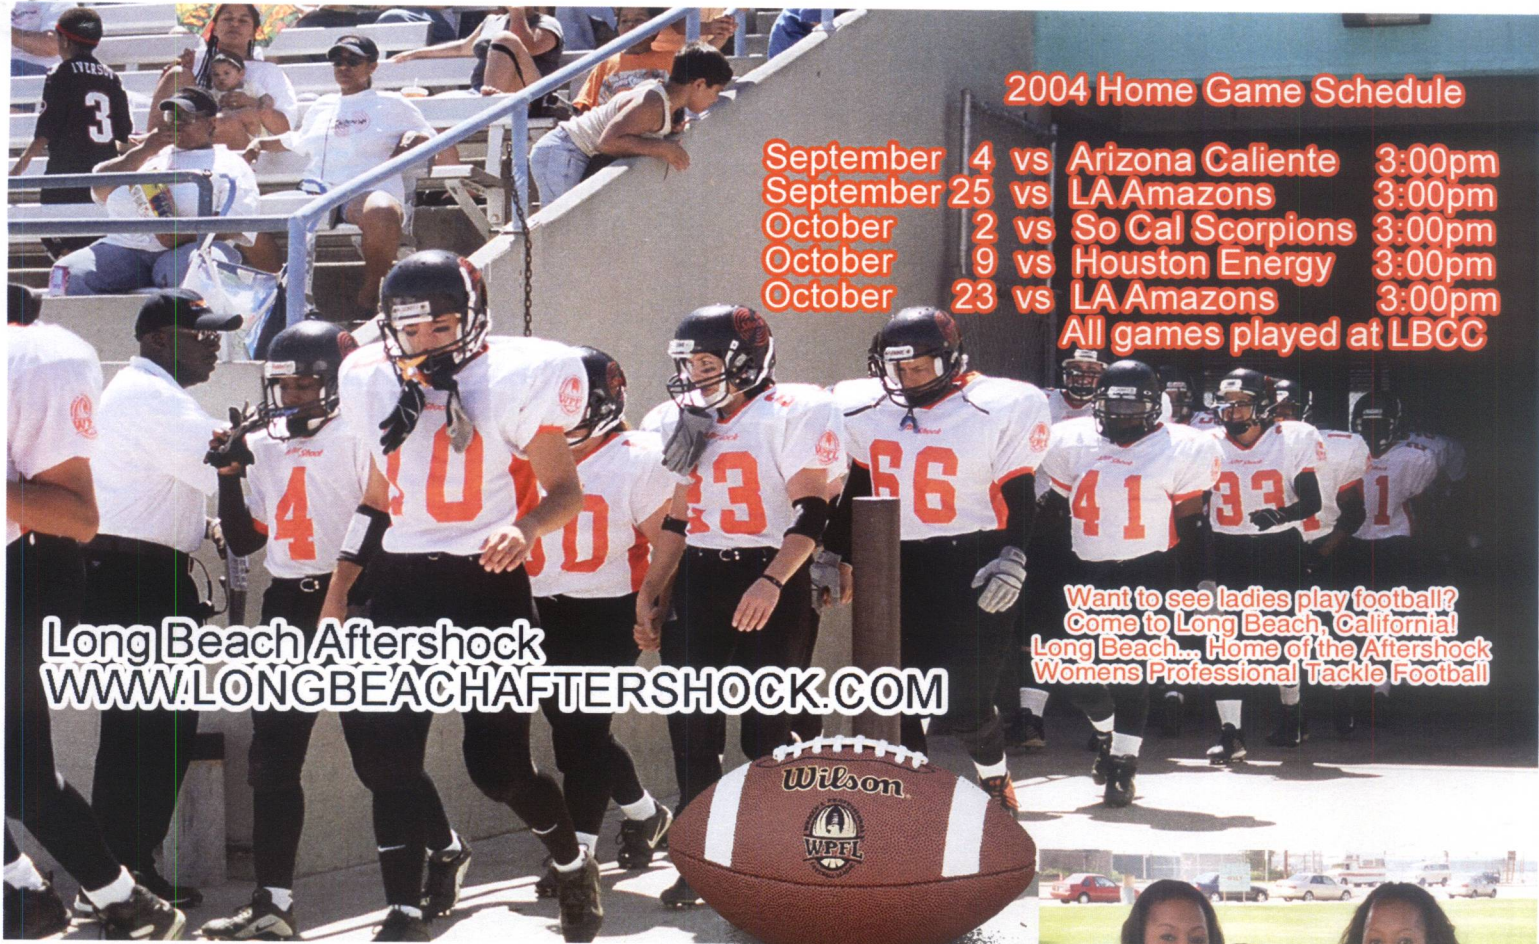

2004 Home Game Schedule

September	4	vs	Arizona Caliente	3:00pm
September	25	vs	LA Amazons	3:00pm
October	2	vs	So Cal Scorpions	3:00pm
October	9	vs	Houston Energy	3:00pm
October	23	vs	LA Amazons	3:00pm

All games played at LBCC

Long Beach Aftershock
WWW.LONGBEACHAFTERSHOCK.COM

**Want to see ladies play football?
Come to Long Beach, California!
Long Beach... Home of the Aftershock
Womens Professional Tackle Football**