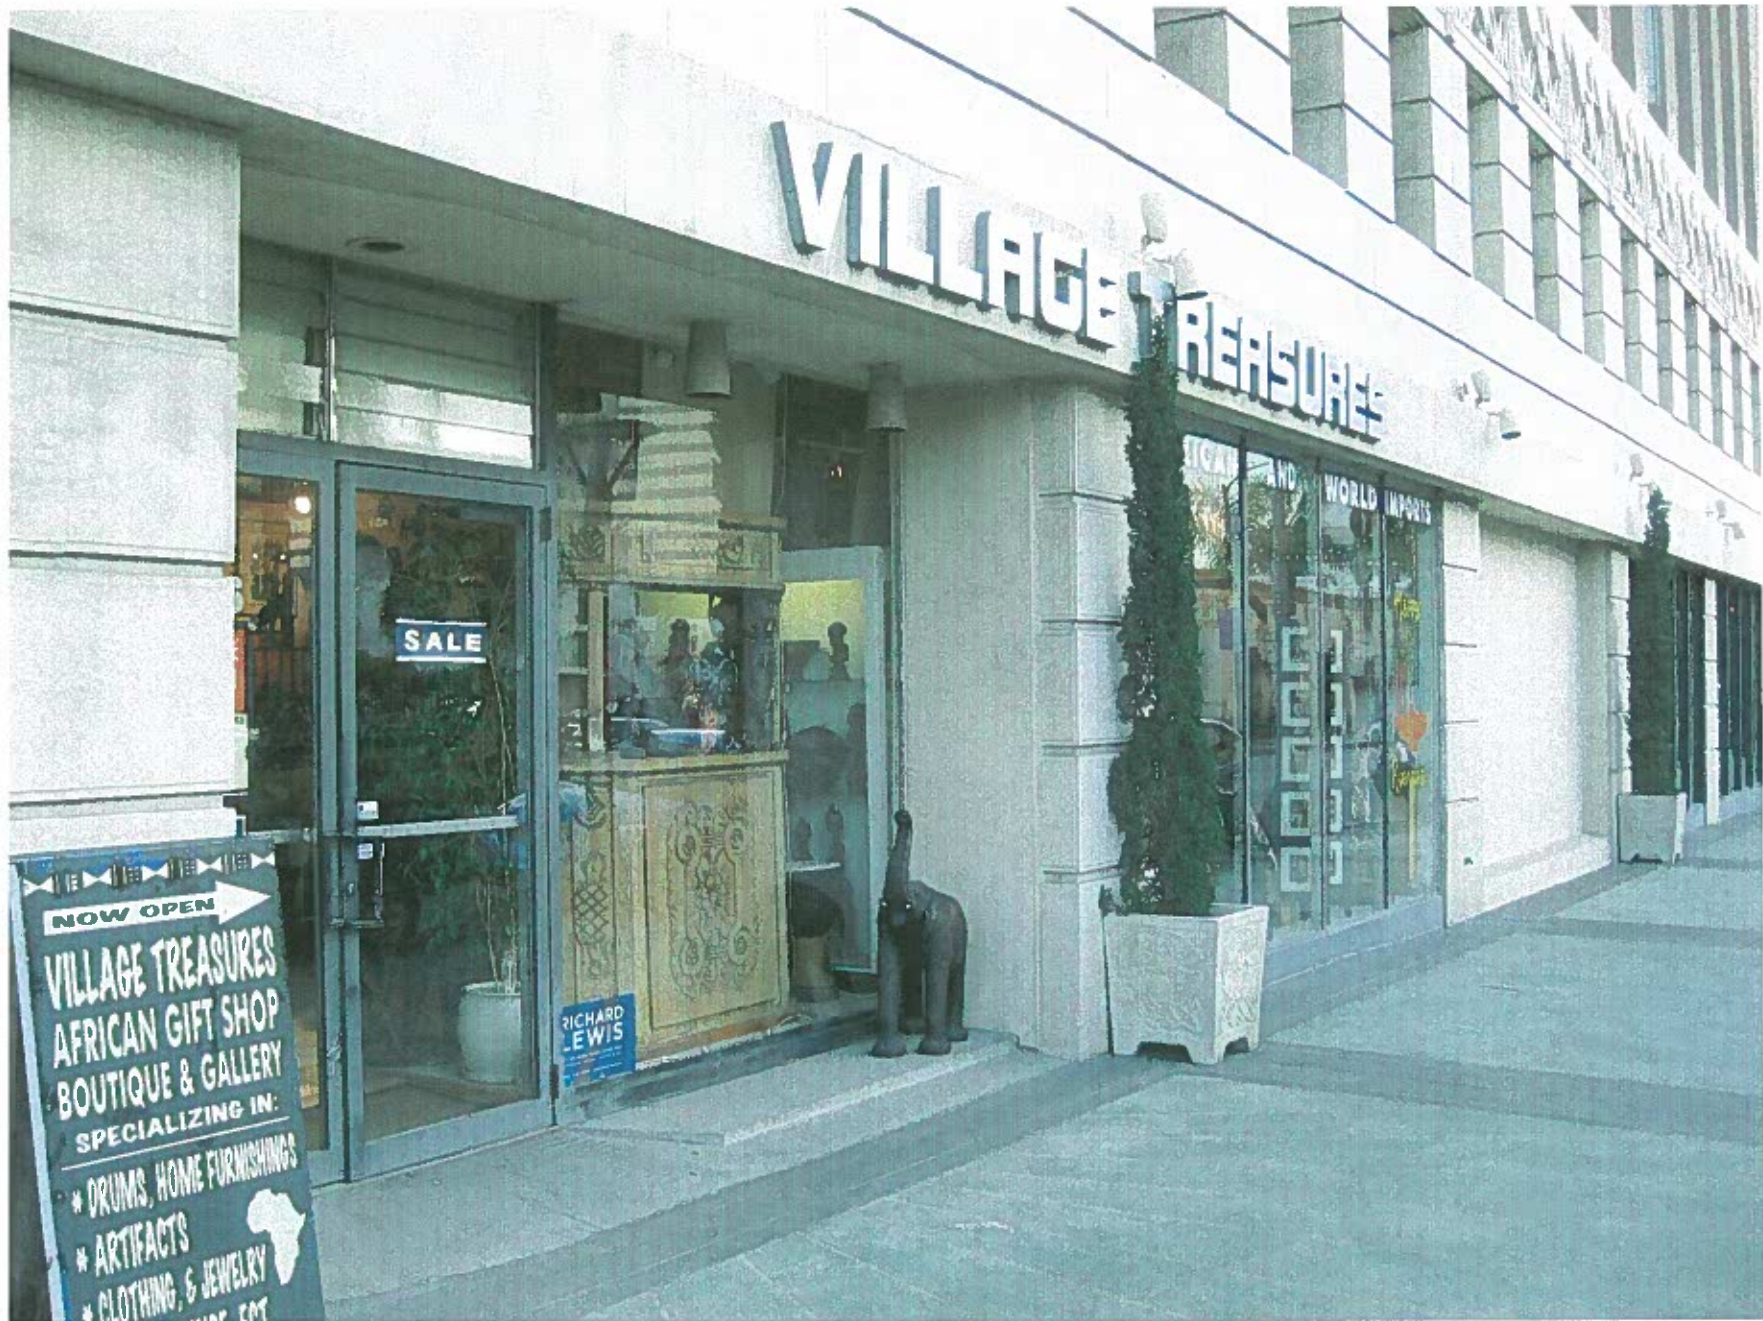

E BROADWAY

Subject Site

PHOTOGRAPHER

PH

LINDEN AVE

ATLANTIC AVE

ELM AVE

E 1ST ST I44 LINDEN PHOTOGRAPH KEY

LOOKING EAST AT PROPOSED SITE

LOOKING EAST AT COMMERCIAL SPACE ADJACENT
TO PROPOSED SITE

LOOKING EAST AT RETAIL SHOP ADJACENT
TO PROPOSED SITE

LOOKING WEST AT COMMERCIAL SPACE
ACROSS THE STREET (LINDEN)

LOOKING NORTH EAST AT COMMERCIAL SPACE
ACROSS THE STREET (BROADWAY)

LOOKING NORTH WEST AT RETAIL SPACE ACROSS
THE STREET (BROADWAY)