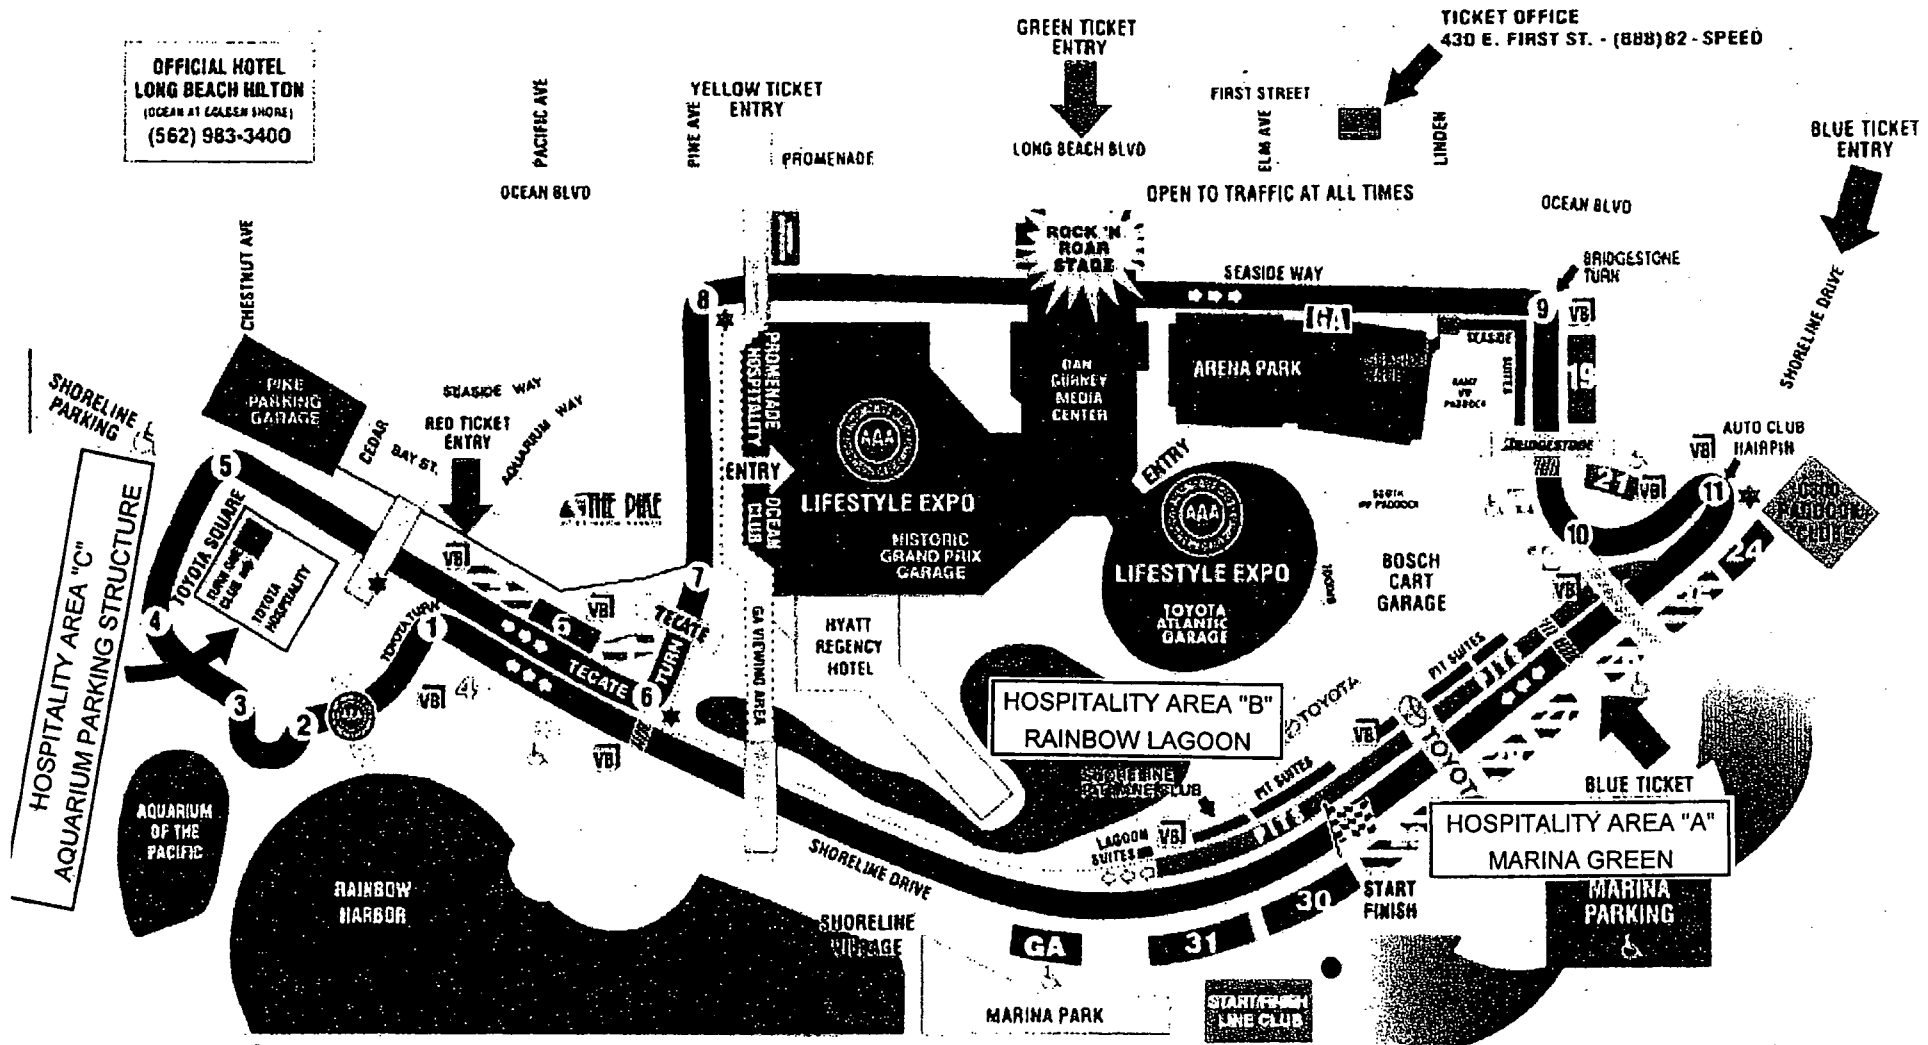

EXHIBIT A—PARKING PERMIT ACCESS

2006 TOYOTA GRAND PRIX OF LONG BEACH CIRCUIT MAP

**OFFICIAL HOTEL
LONG BEACH HILTON**
(OCEAN AT GOLDEN SHORE)
(562) 983-3400

TICKET OFFICE
430 E. FIRST ST. - (888)82-SPEED

PERMIT AREA 3

PERMIT AREA 1

PERMIT AREA 4

PERMIT AREA 2

LEGEND	
	VISION BOARD BIG-SCREEN TELEVISION VIEWING LOCATIONS (AS CURRENTLY SCHEDULED)
	WHEELCHAIR ACCESSIBLE GRANDSTANDS 17, 21, 26, 36, GA
	SUNDAY ONLY GRANDSTANDS #6, 19, 21, 24, 30, 31, 36
	FOOT/WHEELCHAIR CROSSING
	SUPER PHOTO LOCATIONS
	ATM
	3 DAY GRANDSTANDS #5, 7, 17, 18, 25, 28, 27, 28, 29, 40

EXHIBIT B – HOSPITALITY AREAS

2006 TOYOTA GRAND PRIX OF LONG BEACH CIRCUIT MAP

OFFICIAL HOTEL
LONG BEACH HILTON
 (OCEAN AT COLEMAN SHORE)
 (562) 983-3400

TICKET OFFICE
 430 E. FIRST ST. - (888)82 - SPEED

LEGEND			
	VISION BOARD BIG-SCREEN TELEVISION VIEWING LOCATIONS (AS CURRENTLY SCHEDULED)		FOOT/WHEELCHAIR CROSSING
	PEDESTRIAN BRIDGES		SUPER PHOTO LOCATIONS
	WHEELCHAIR ACCESSIBLE GRANDSTANDS #7, 21, 26, 30, GA		ATM
	SUNDAY ONLY GRANDSTANDS #8, 19, 21, 24, 30, 31, 36		3 DAY GRANDSTANDS #5, 7, 17, 18, 25, 28, 27, 29, 40