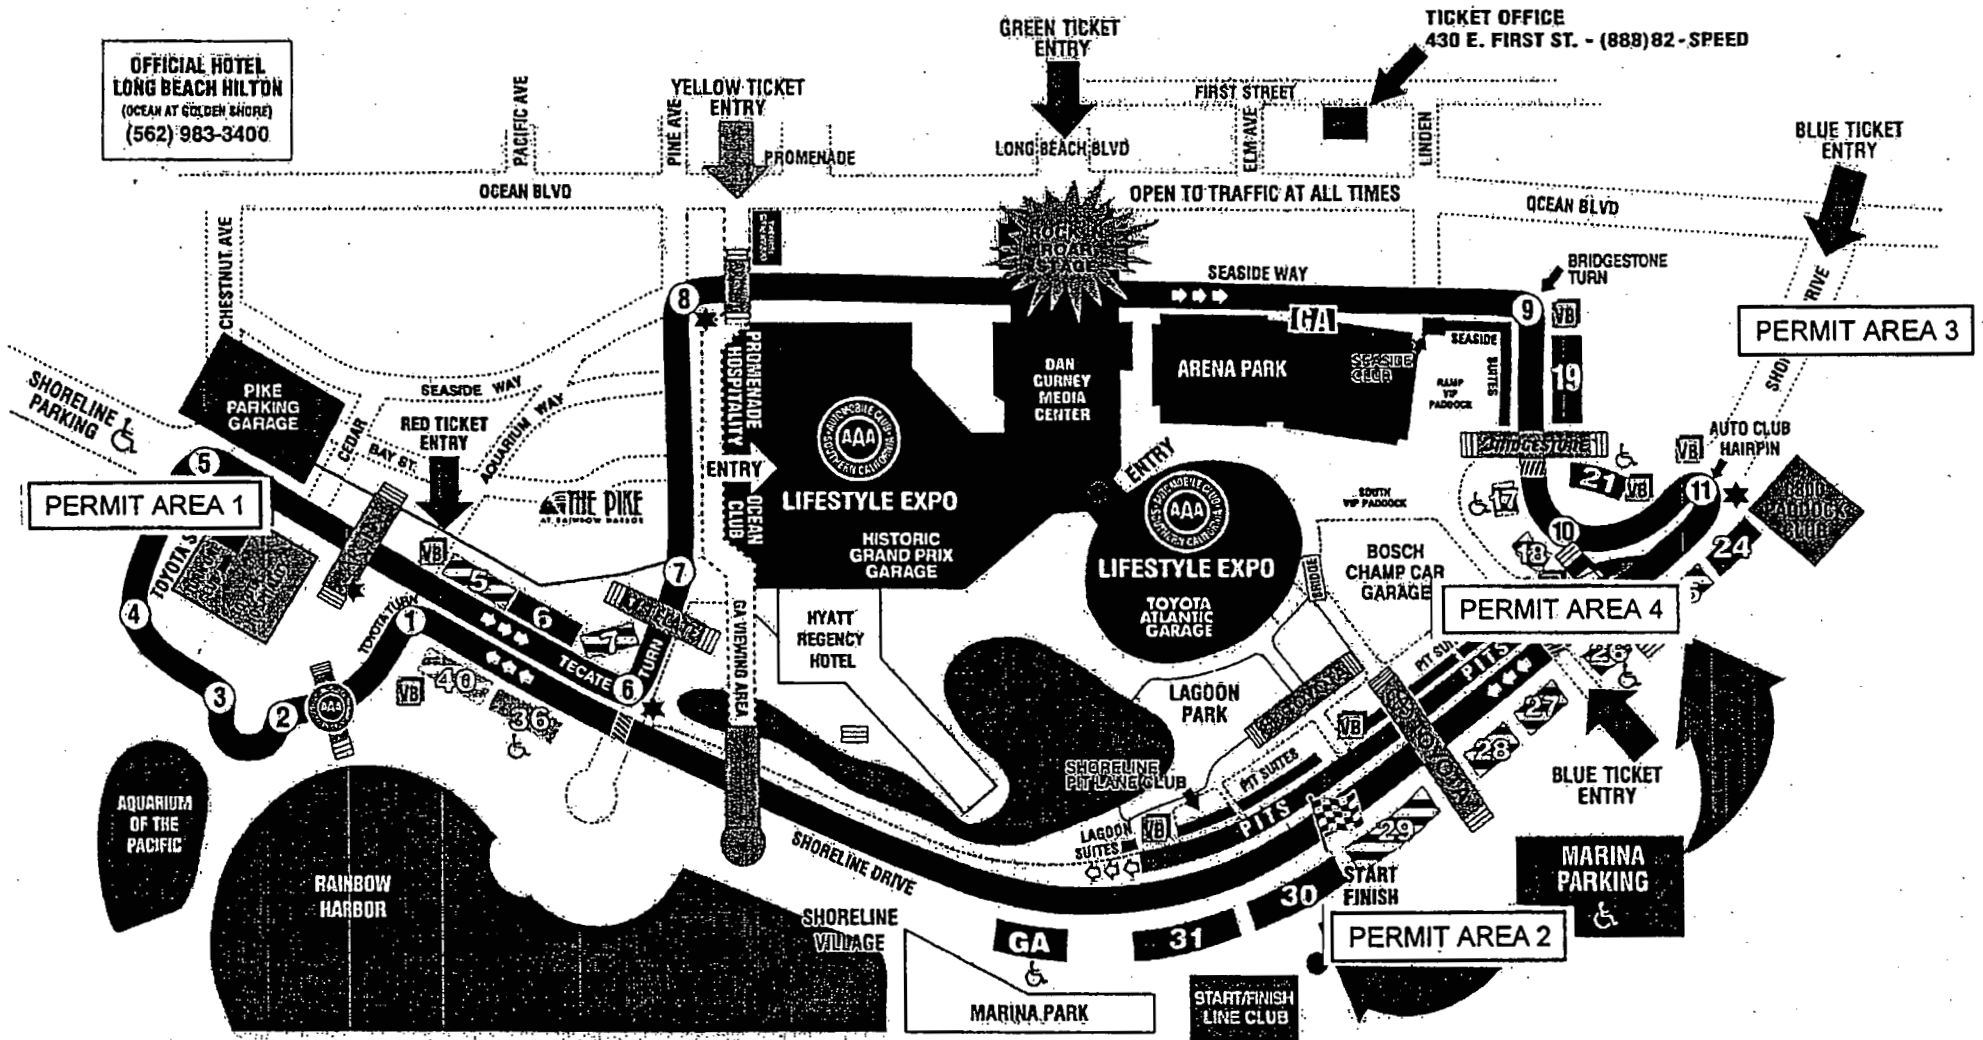

EXHIBIT A—PARKING PERMIT ACCESS

2006 TOYOTA GRAND PRIX OF LONG BEACH CIRCUIT MAP

**OFFICIAL HOTEL
LONG BEACH HILTON**
(OCEAN AT GOLDEN SHORE)
(562) 983-3400

TICKET OFFICE
430 E. FIRST ST. - (888)82-SPEED

PERMIT AREA 3

PERMIT AREA 1

PERMIT AREA 4

PERMIT AREA 2

LEGEND	
	VISION BOARD BIG-SCREEN TELEVISION VIEWING LOCATIONS (AS CURRENTLY SCHEDULED)
	WHEELCHAIR ACCESSIBLE GRANDSTANDS 17, 21, 26, 36, GA
	SUNDAY ONLY GRANDSTANDS #6, 19, 21, 24, 30, 31, 36
	FOOT/WHEELCHAIR CROSSING
	SUPER PHOTO LOCATIONS
	ATM
	3 DAY GRANDSTANDS #5, 7, 17, 18, 25, 28, 27, 28, 29, 40

EXHIBIT B – HOSPITALITY AREAS

2006 TOYOTA GRAND PRIX OF LONG BEACH CIRCUIT MAP

OFFICIAL HOTEL
LONG BEACH HILTON
 (OCEAN AT COLEMAN SHORE)
 (562) 983-3400

TICKET OFFICE
 430 E. FIRST ST. - (888)82 - SPEED

LEGEND			
	VISION BOARD BIG-SCREEN TELEVISION VIEWING LOCATIONS (AS CURRENTLY SCHEDULED)		FOOT/WHEELCHAIR CROSSING
	PEDESTRIAN BRIDGES		SUPER PHOTO LOCATIONS
	WHEELCHAIR ACCESSIBLE GRANDSTANDS #7, 21, 26, 30, GA		ATM
	SUNDAY ONLY GRANDSTANDS #8, 19, 21, 24, 30, 31, 36		3 DAY GRANDSTANDS #5, 7, 17, 18, 25, 28, 27, 29, 40