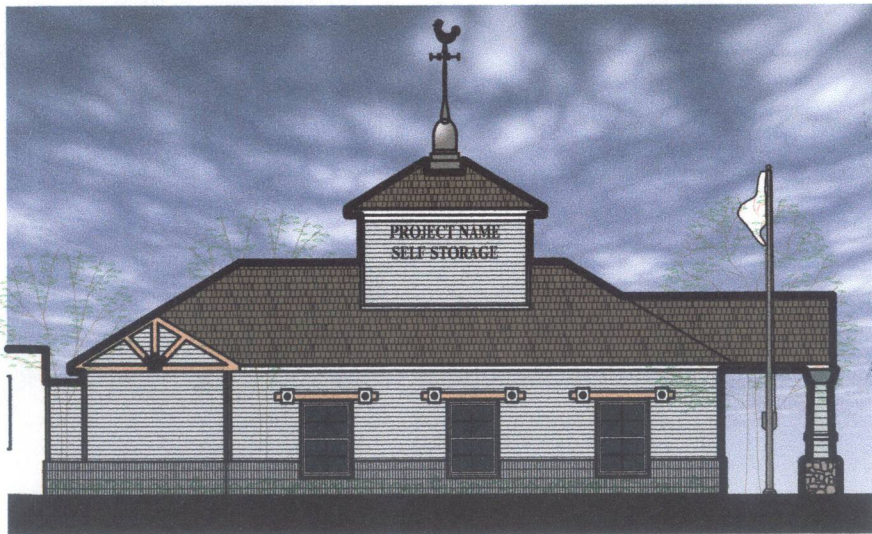

SOUTH ELEVATION - OFFICE 17

WEST ELEVATION - OFFICE 03

NORTH ELEVATION - OFFICE 20

EAST ELEVATION - OFFICE 05

long beach commercial storage - concept

wardlow road, long beach, california

for: oil operators inc. c/o self storage associates, 1065 west pier e street, long beach, ca 90902-1015