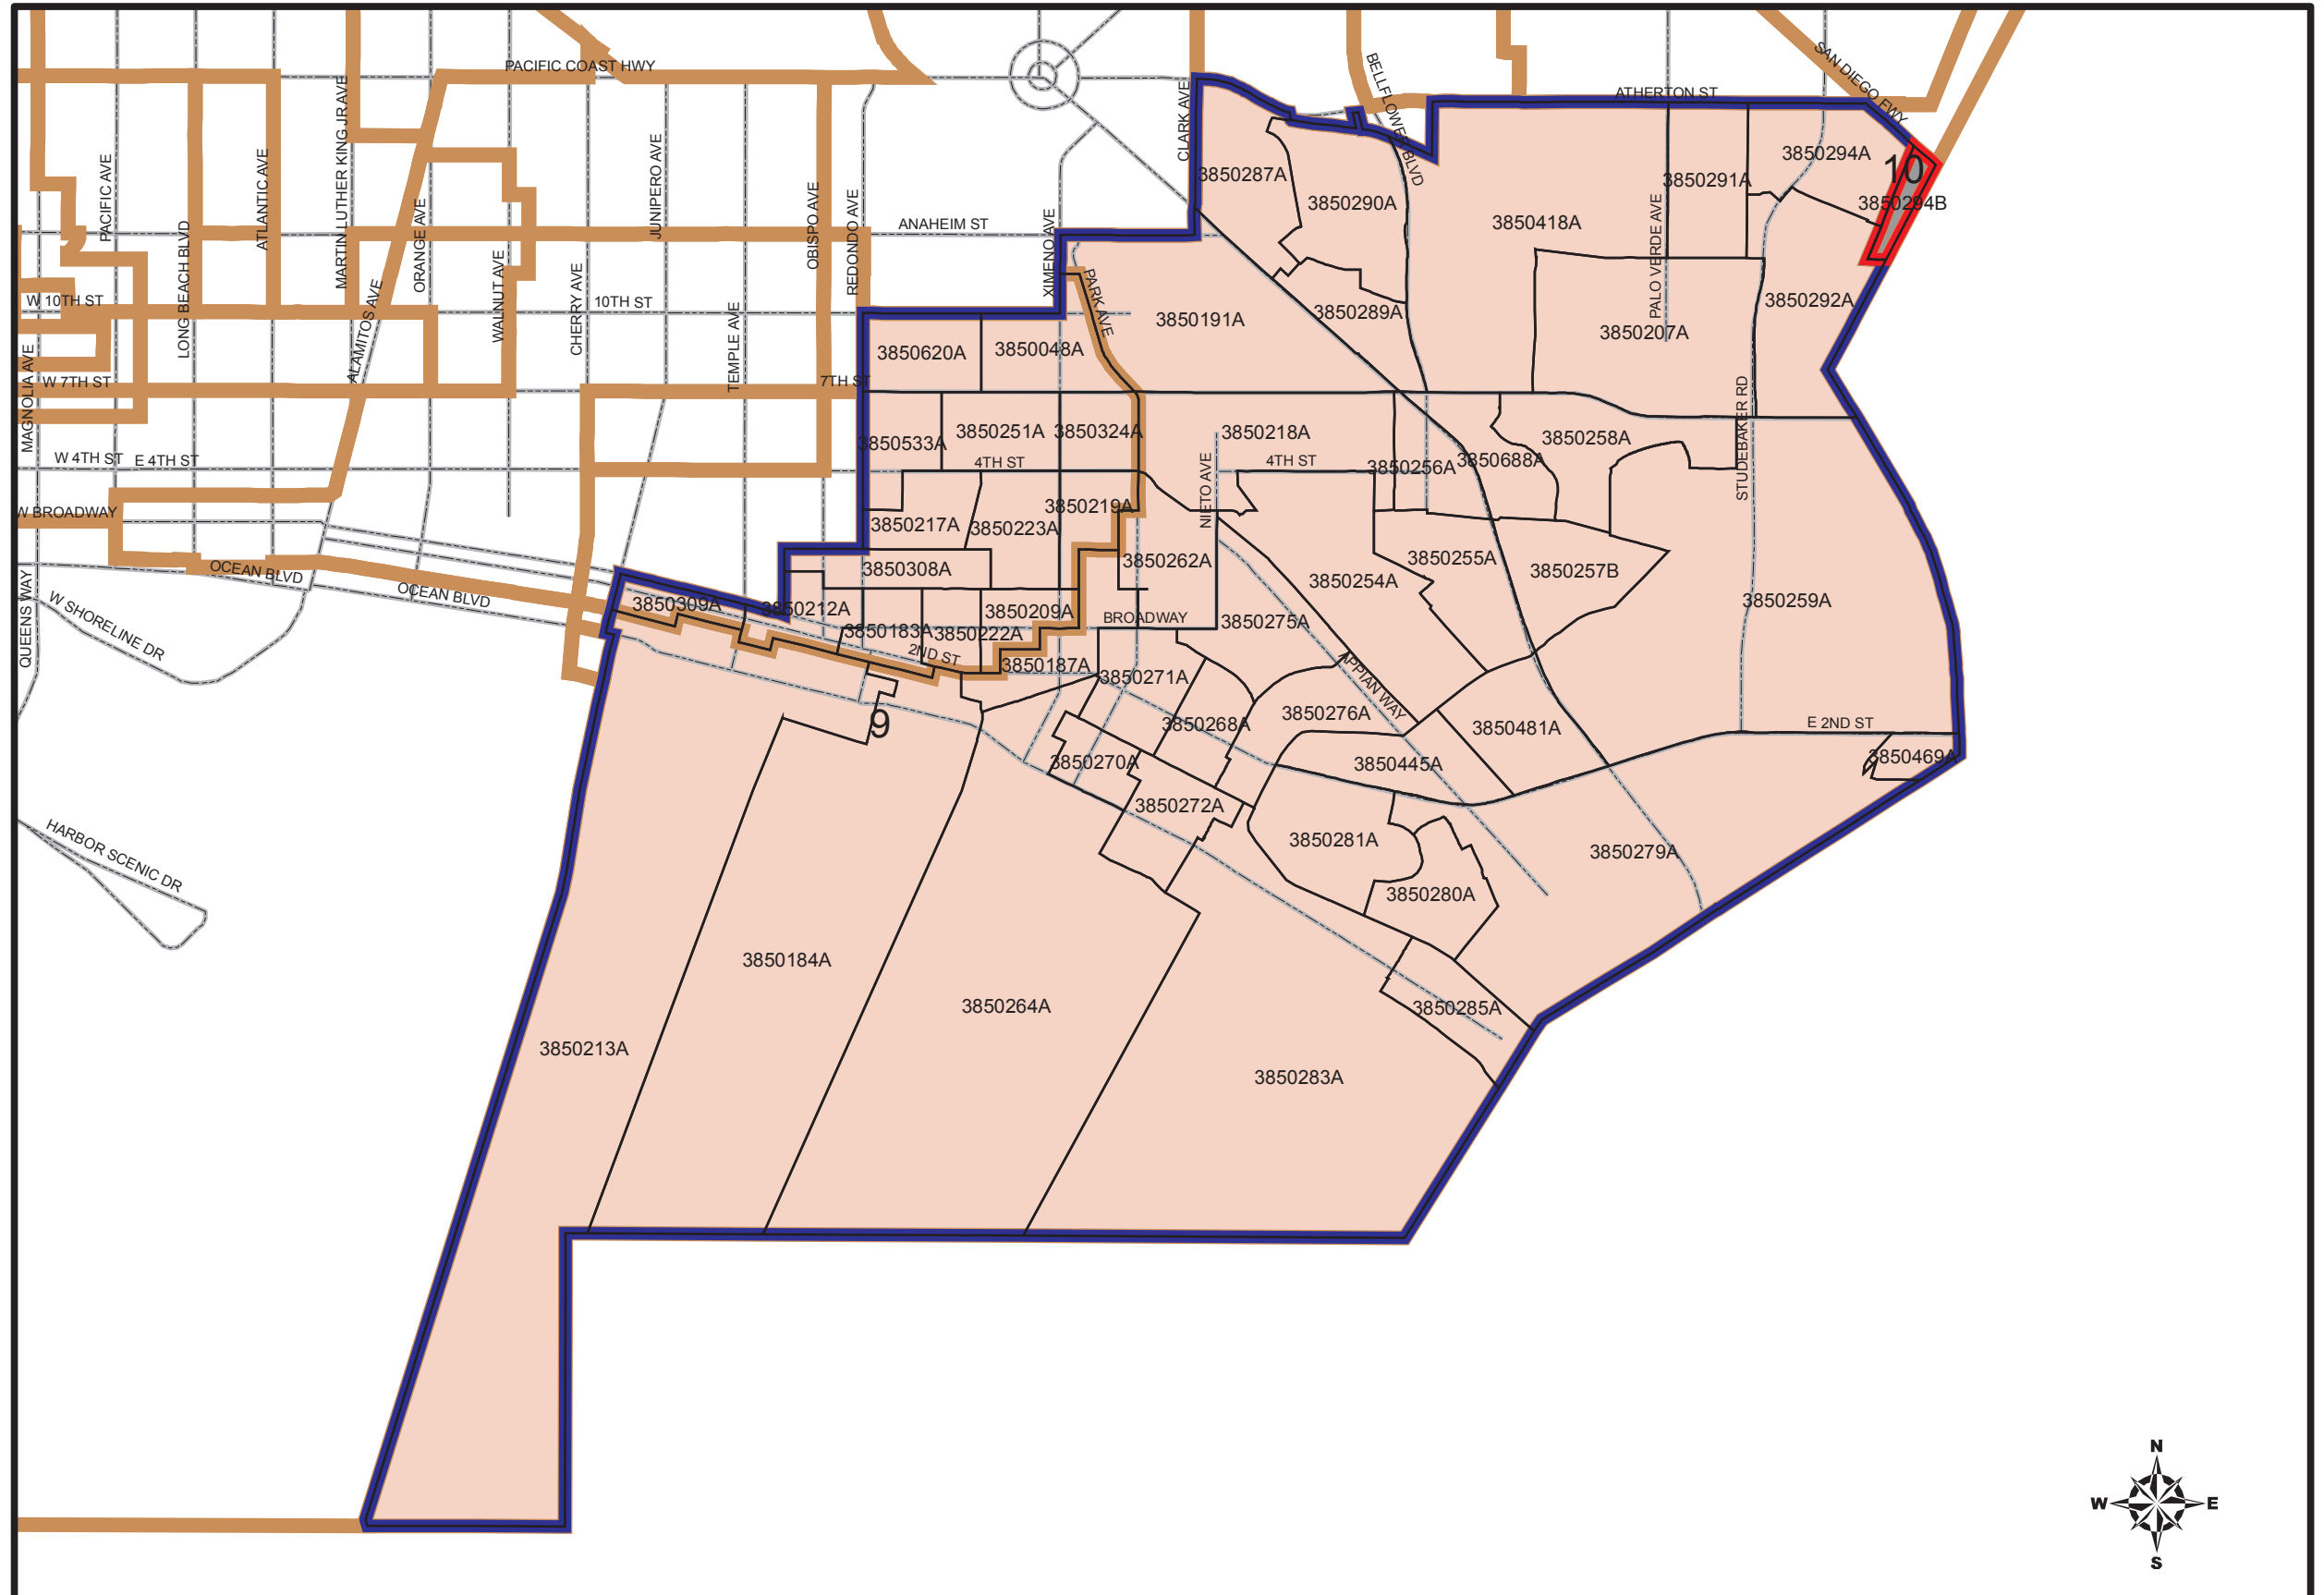

City of Long Beach - Council District 3

Legend

- Ballot Group 9
- Ballot Group 10
- RR/CC Boundaries
- Vote By Mail Precincts
- Consolidation