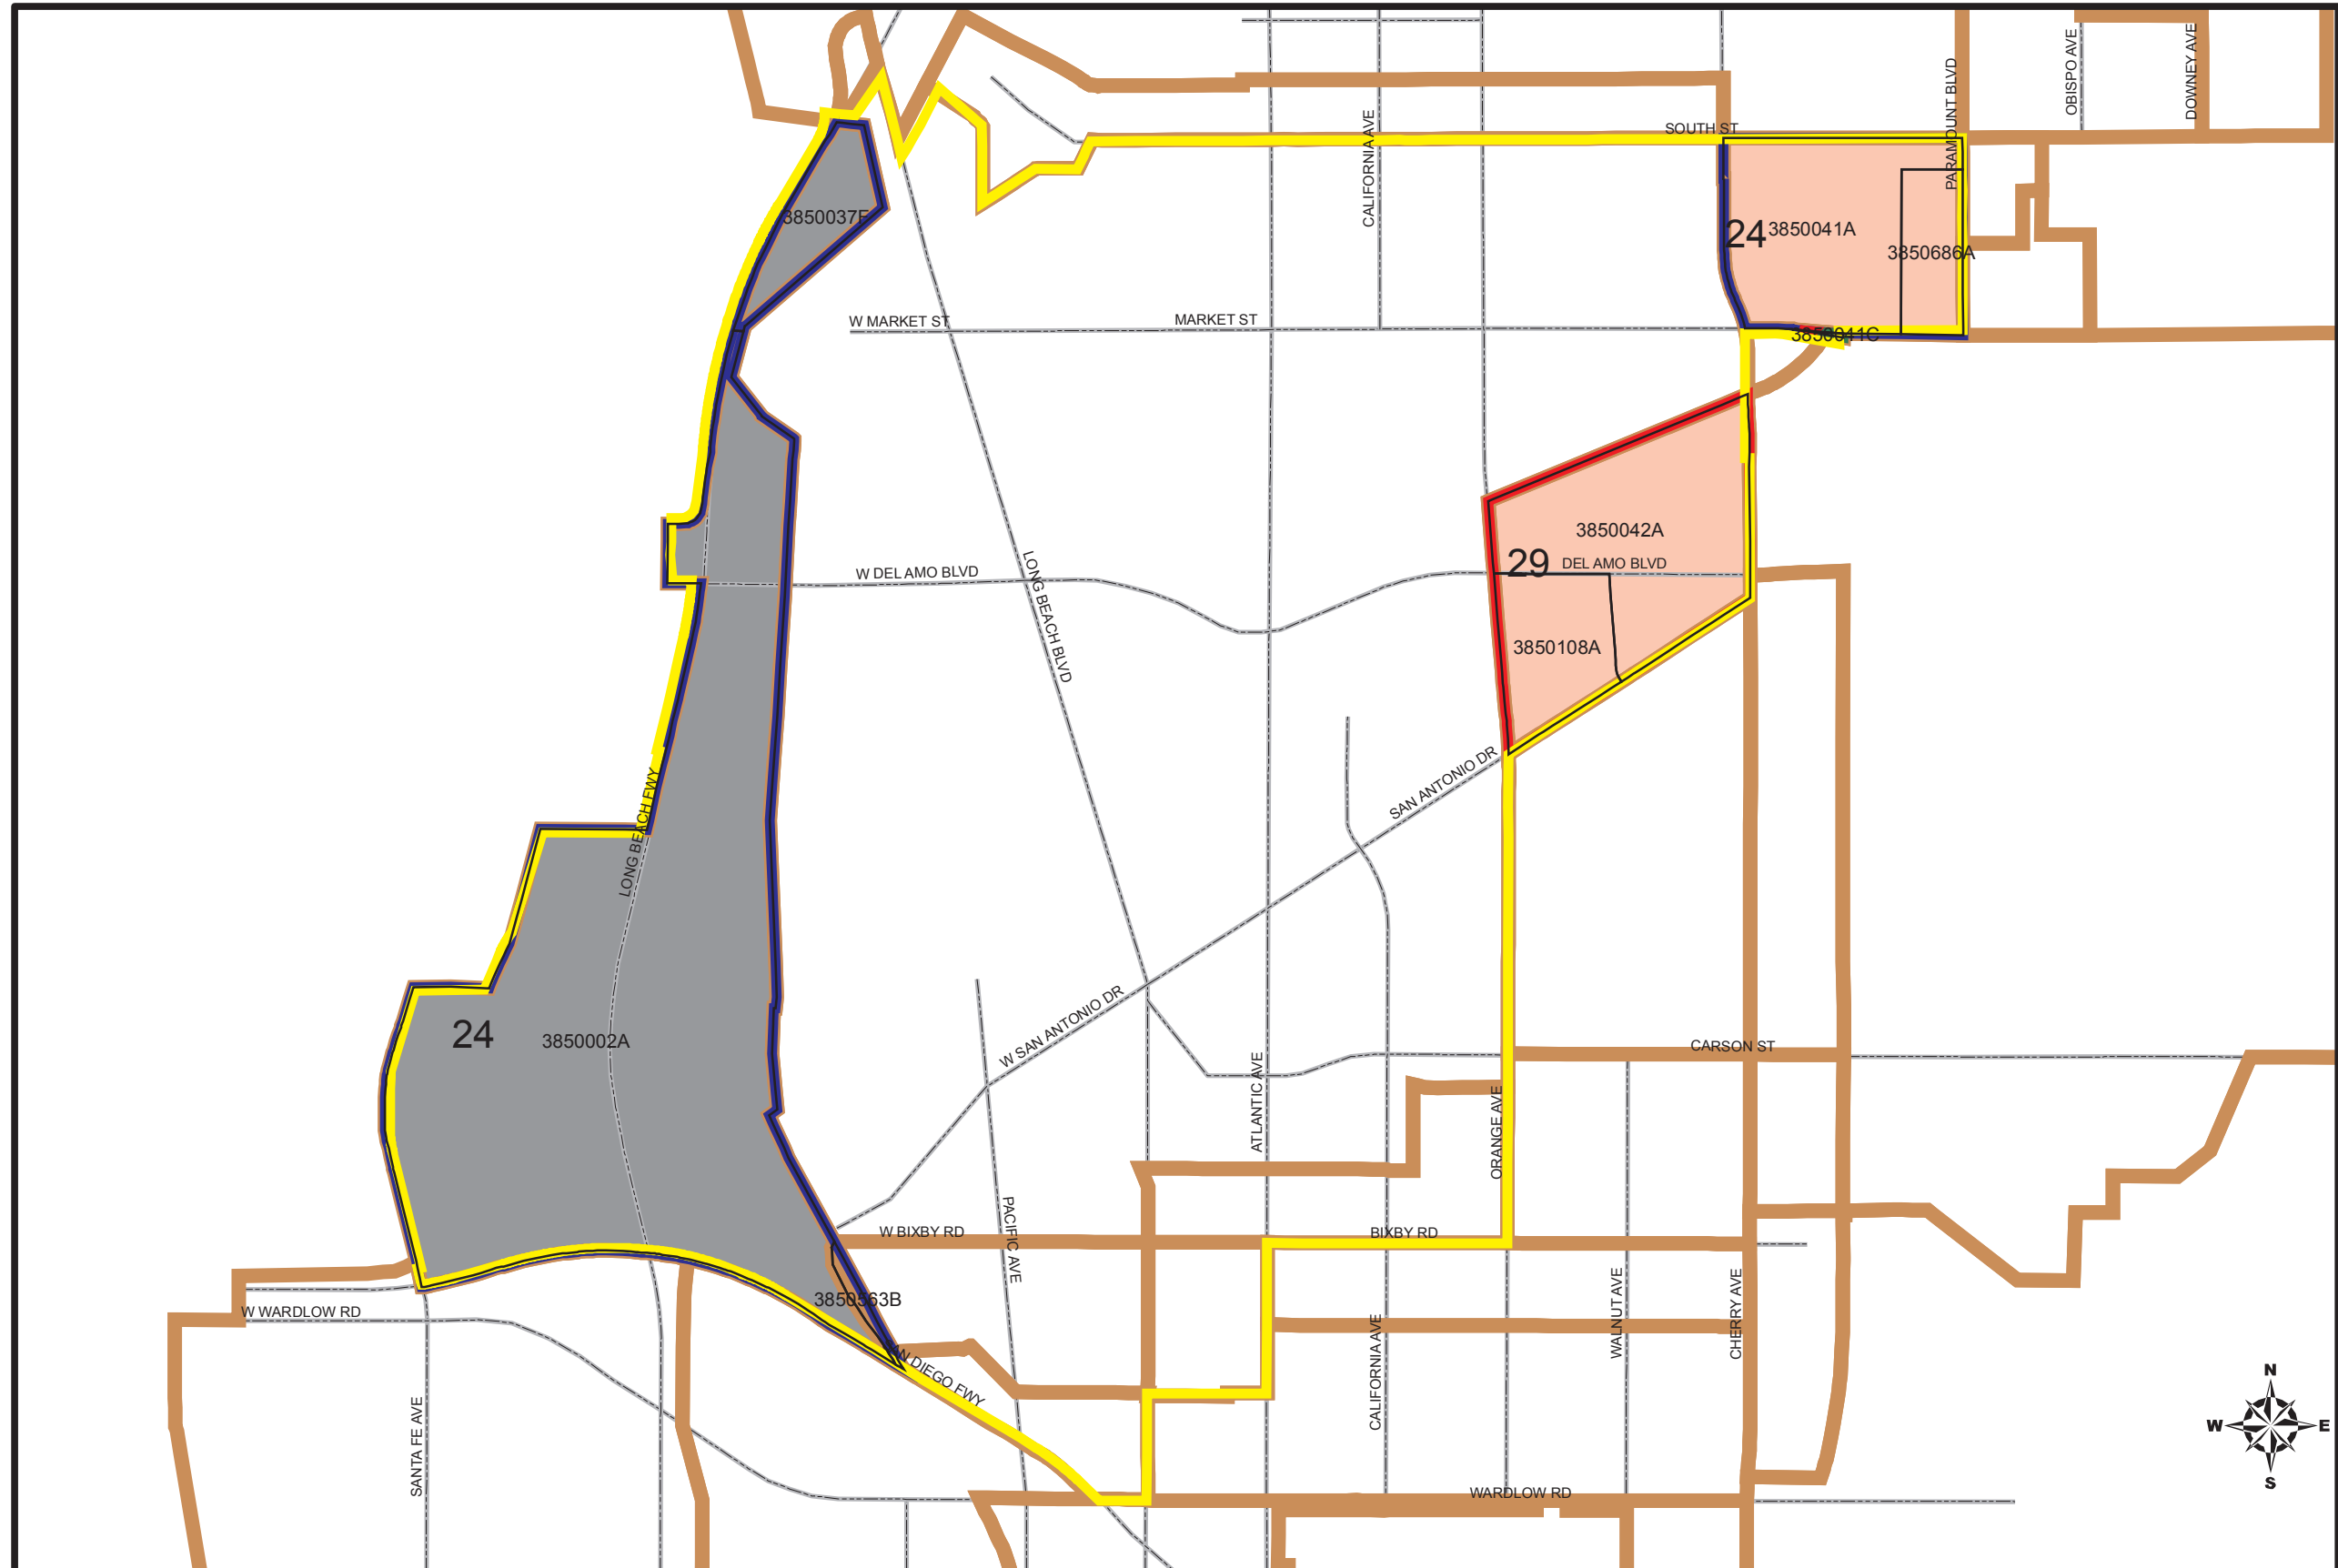

# City of Long Beach - Council District 8

### Legend

- Council District 8 Boundaries
- Ballot Group 24
- Ballot Group 29
- Ballot Group 33
- RR/CC Boundaries
- Vote by Mail Precinct
- Consolidation