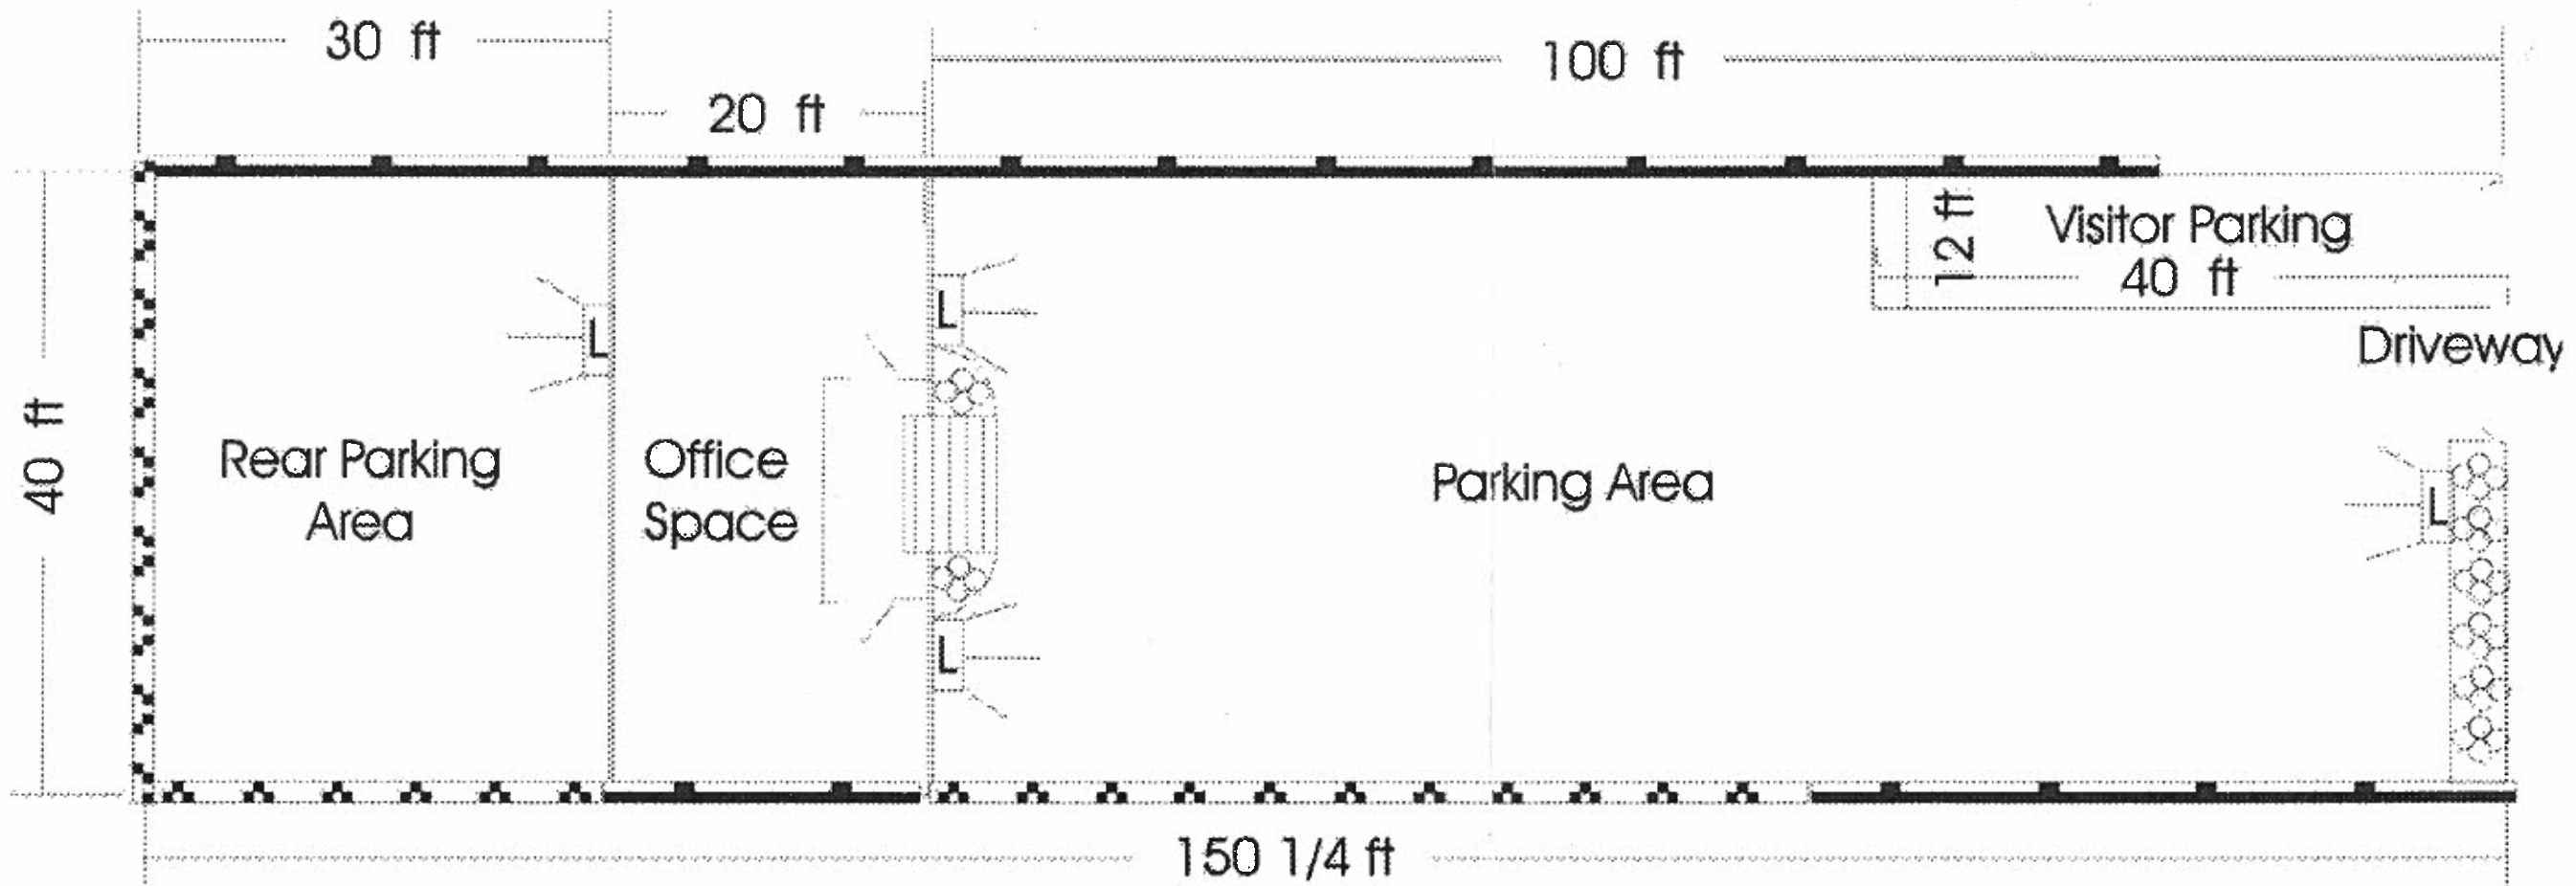

Floor Plan for Funtional Social Solutions Inc.
1470 Long Beach Blvd.
Long Beach, Ca. 90805

Legend

-  = Chain Fence
-  = Block Wall
-  = Planter Box
-  = Light

Scale 1" = 10'