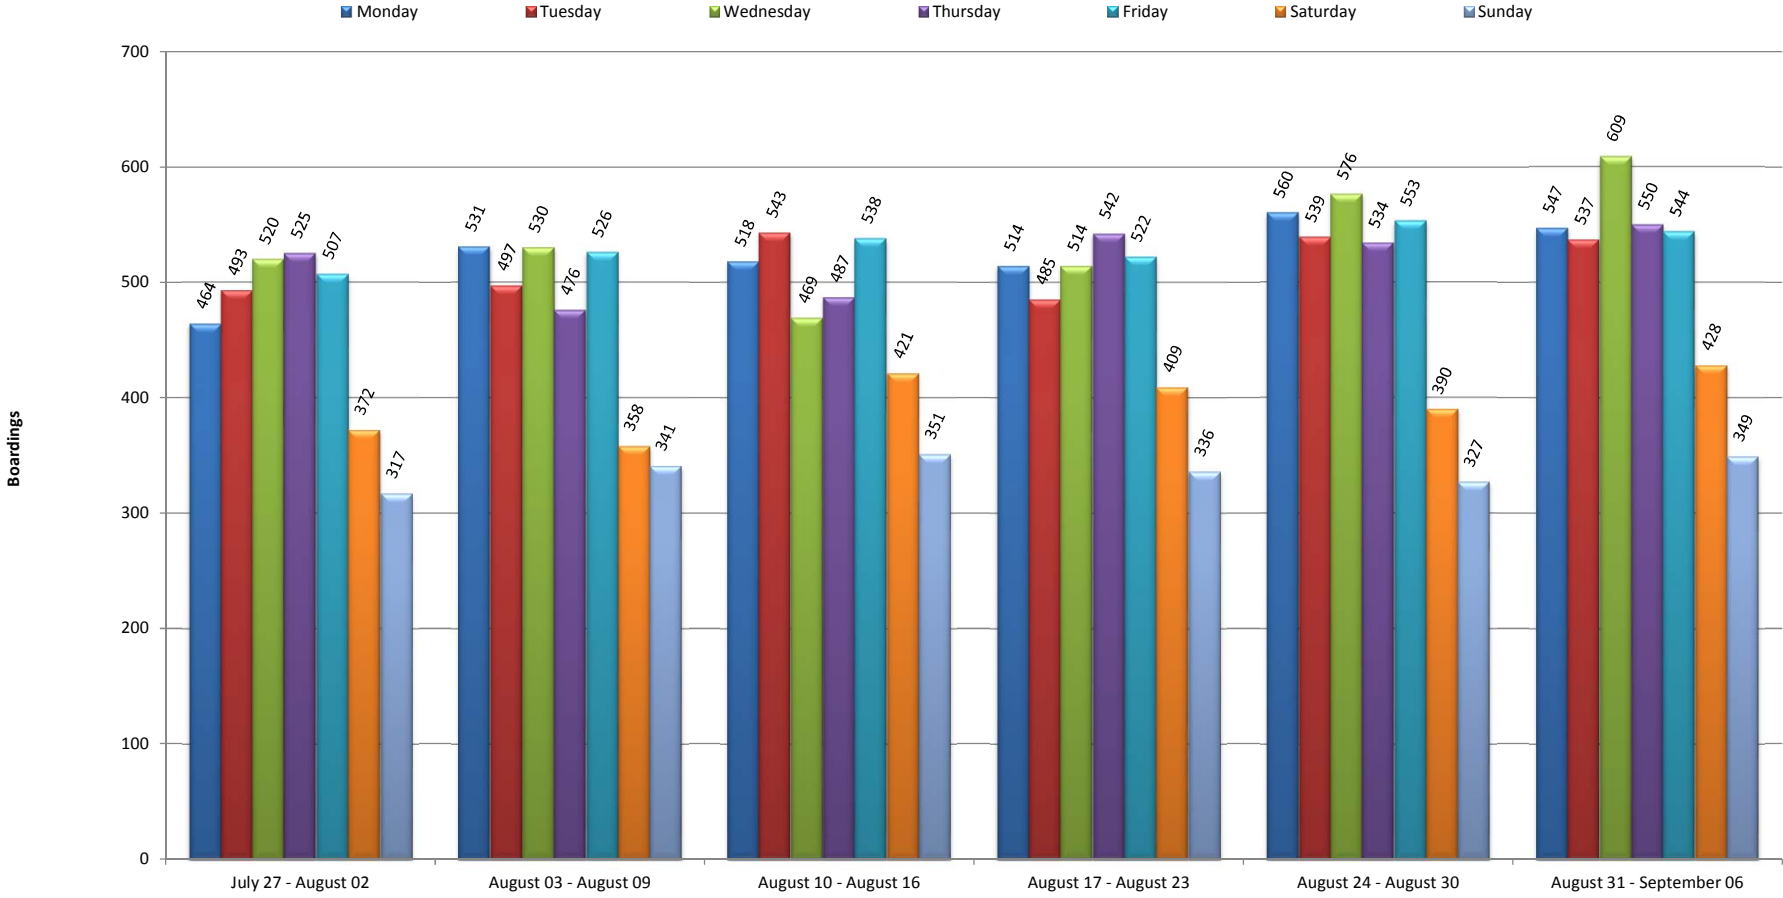

* Lines report aggregated data for all route numbers listed. Line data is in addition to any data reported for specific route numbers.

Data source: GFI, Reported at 15:38:50 on Tuesday September 08, 2015 [RPTSCU 2.05.10.34]

Monthly BSBA Performance

Boardings Unique Riders

* = Unique Riders unavailable for June 2015 due to GFI technical issues.

Weekly BSBA Performance

BSBA Daily Boardings by Week

BSBA Daily Unique Riders by Week