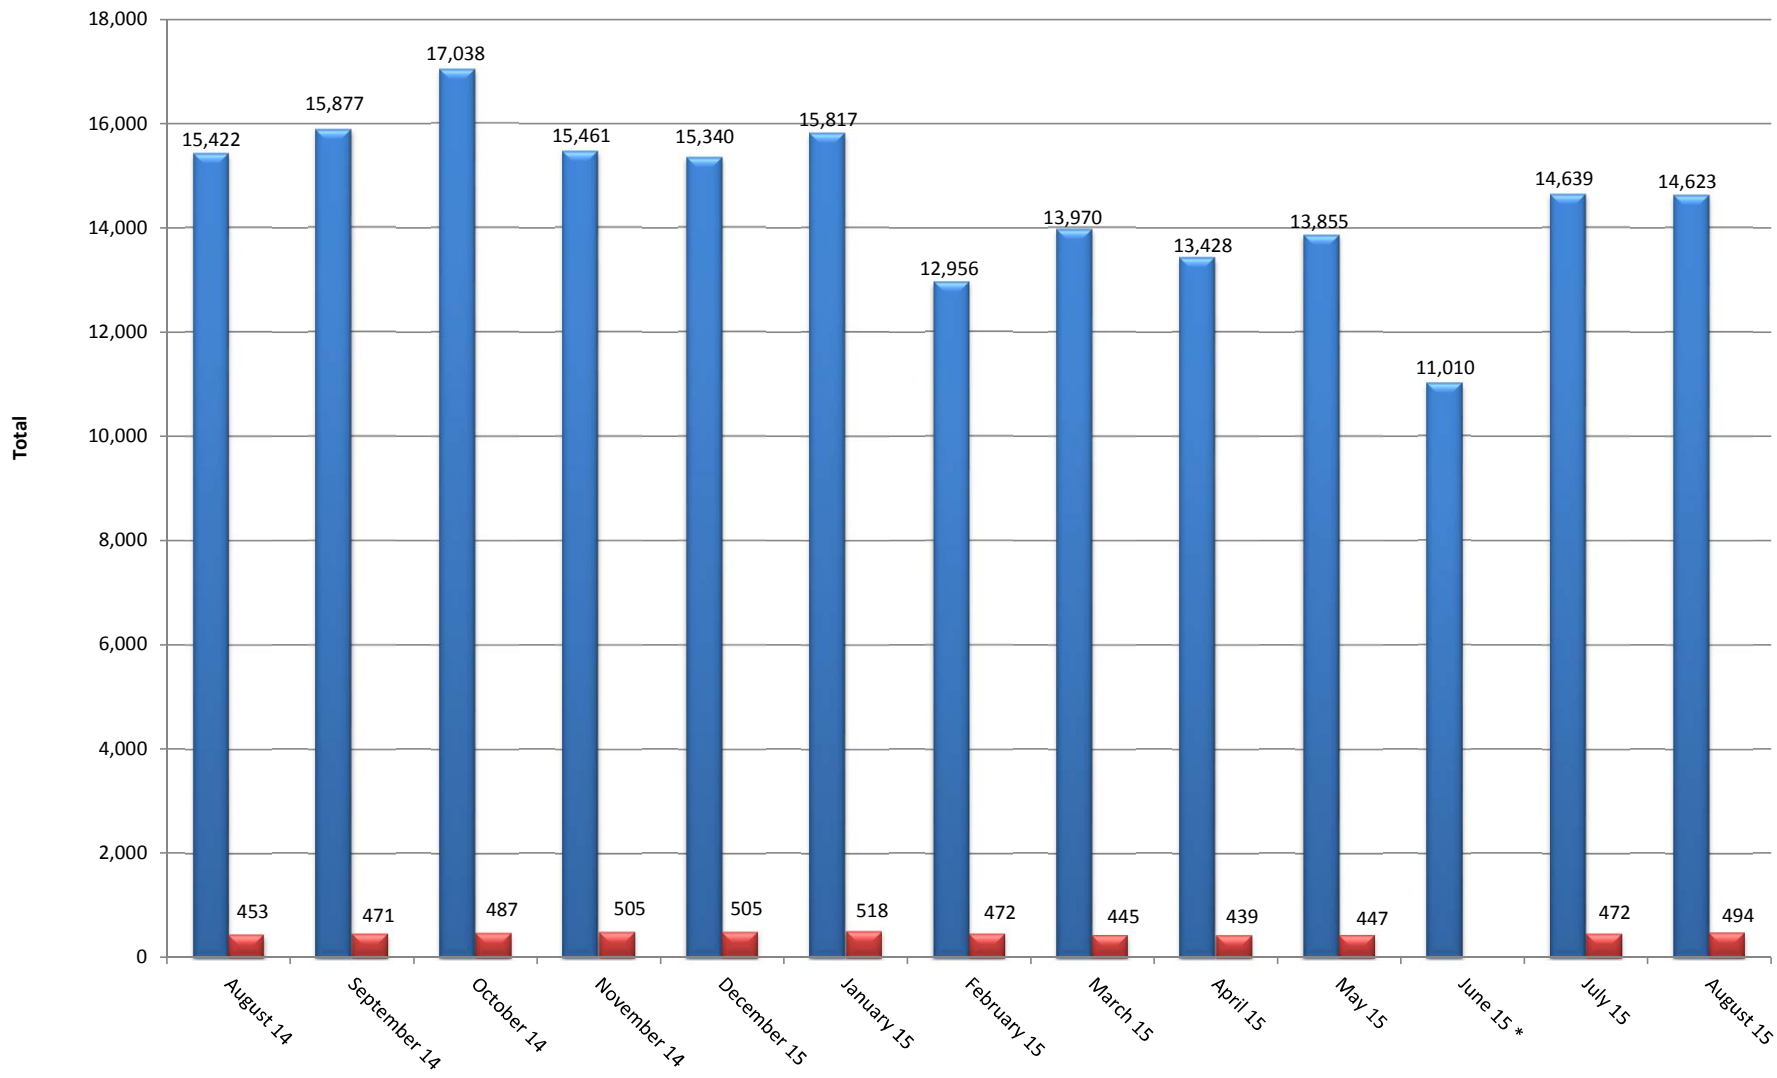

BSBA LINE SUMMARY

August 01, 2015 - August 31, 2015

Margin of error: ±5%.

	Boardings
Route 121 Ocean Blvd./CSULB/Outer Circle	4,850
Line 90* (91, 92, 93, 94, ZAP 96)	1,806
Lines 50 & 60* (51, 52, 61)	1,465
Lines 10, 20 & 70* (1, 21, 22, 71, 72)	1,451
Line 40* (45, 46)	1,179
Line 170* (171, 172, 173, 174, ZAP 176)	1,041
Route 131 Redondo Ave. to Seal Beach	798
Line 110* (111, 112)	667

	Boardings
Line 190* (191, 192)	616
Route 151 4th Street	351
Line 100* (101, 102, 103,104)	158
Line 180* (181, 182)	144
Route 81 10th St. to CSULB	84
Passport Downtown Long Beach	0
Other/Undetermined	13

* Lines report aggregated data for all route numbers listed. Line data is in addition to any data reported for specific route numbers.

Data source: GFI, Reported at 15:38:50 on Tuesday September 08, 2015 [RPTSCU 2.05.10.34]

Monthly BSBA Performance

Boardings Unique Riders

* = Unique Riders unavailable for June 2015 due to GFI technical issues.