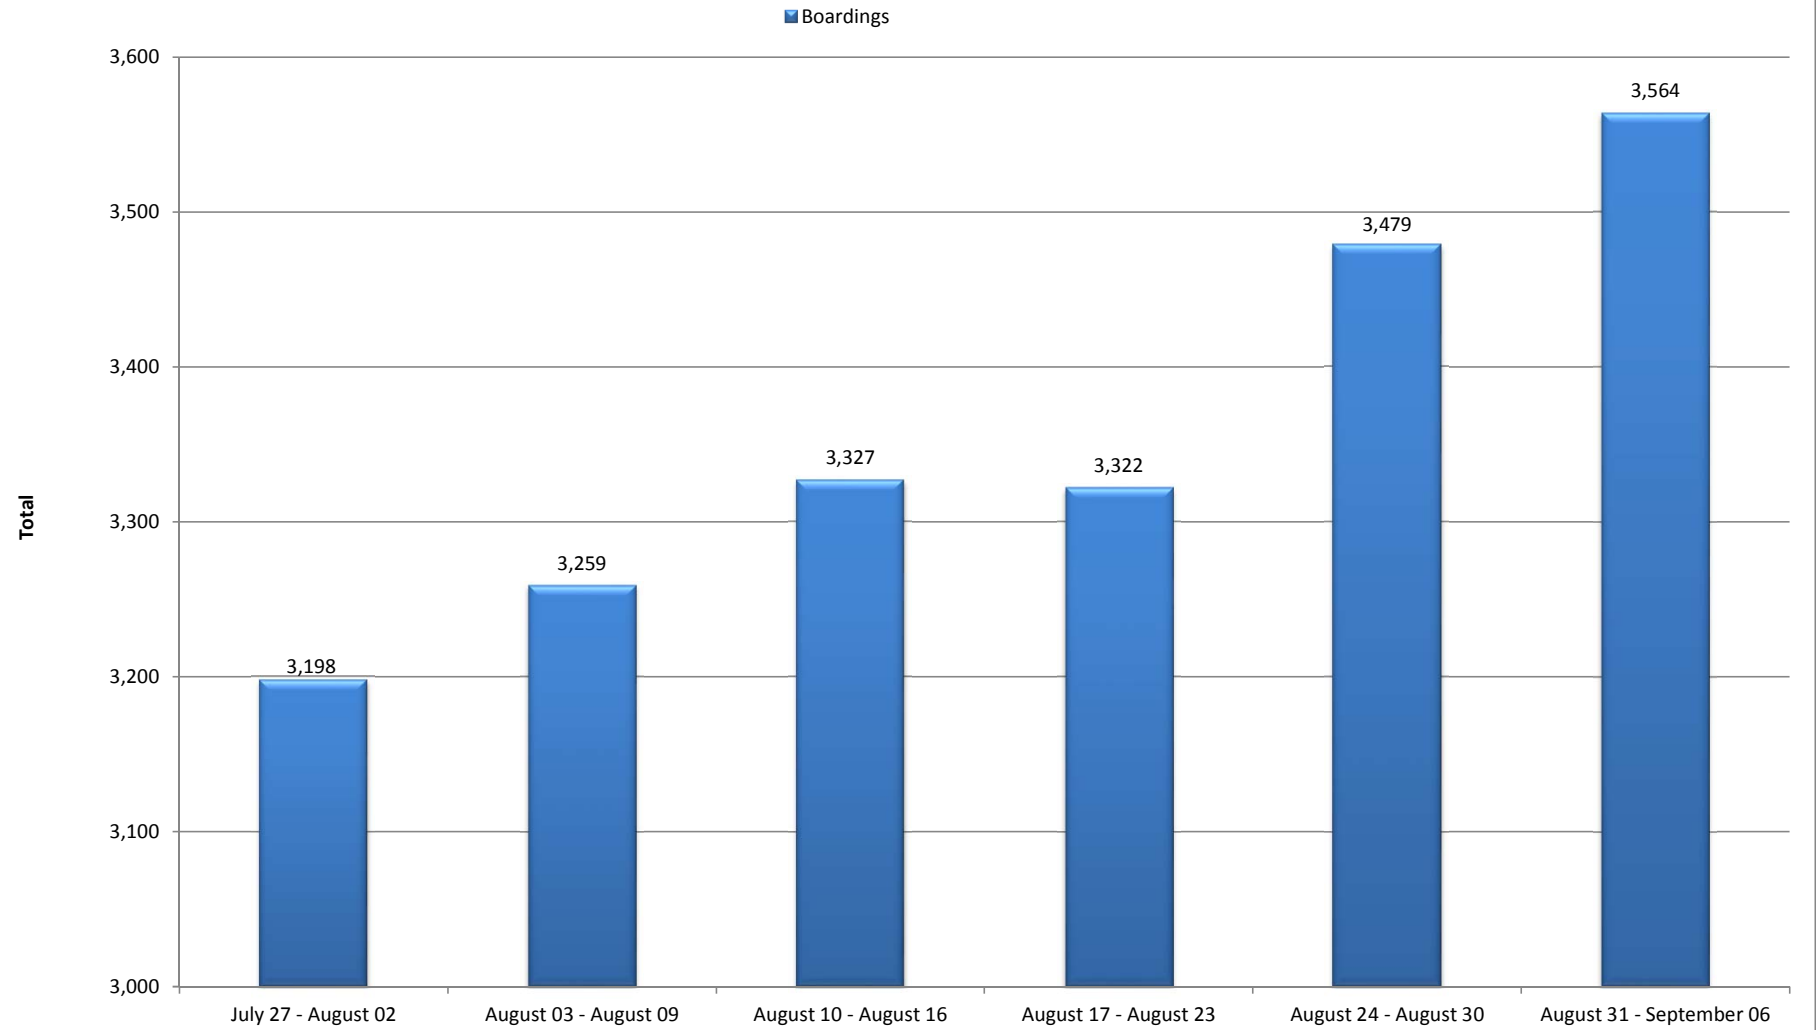

* Lines report aggregated data for all route numbers listed. Line data is in addition to any data reported for specific route numbers.

Data source: GFI, Reported at 15:38:50 on Tuesday September 08, 2015 [RPTSCU 2.05.10.34]

Monthly BSBA Performance

Boardings Unique Riders

* = Unique Riders unavailable for June 2015 due to GFI technical issues.

Weekly BSBA Performance

BSBA Daily Boardings by Week

BSBA Daily Unique Riders by Week