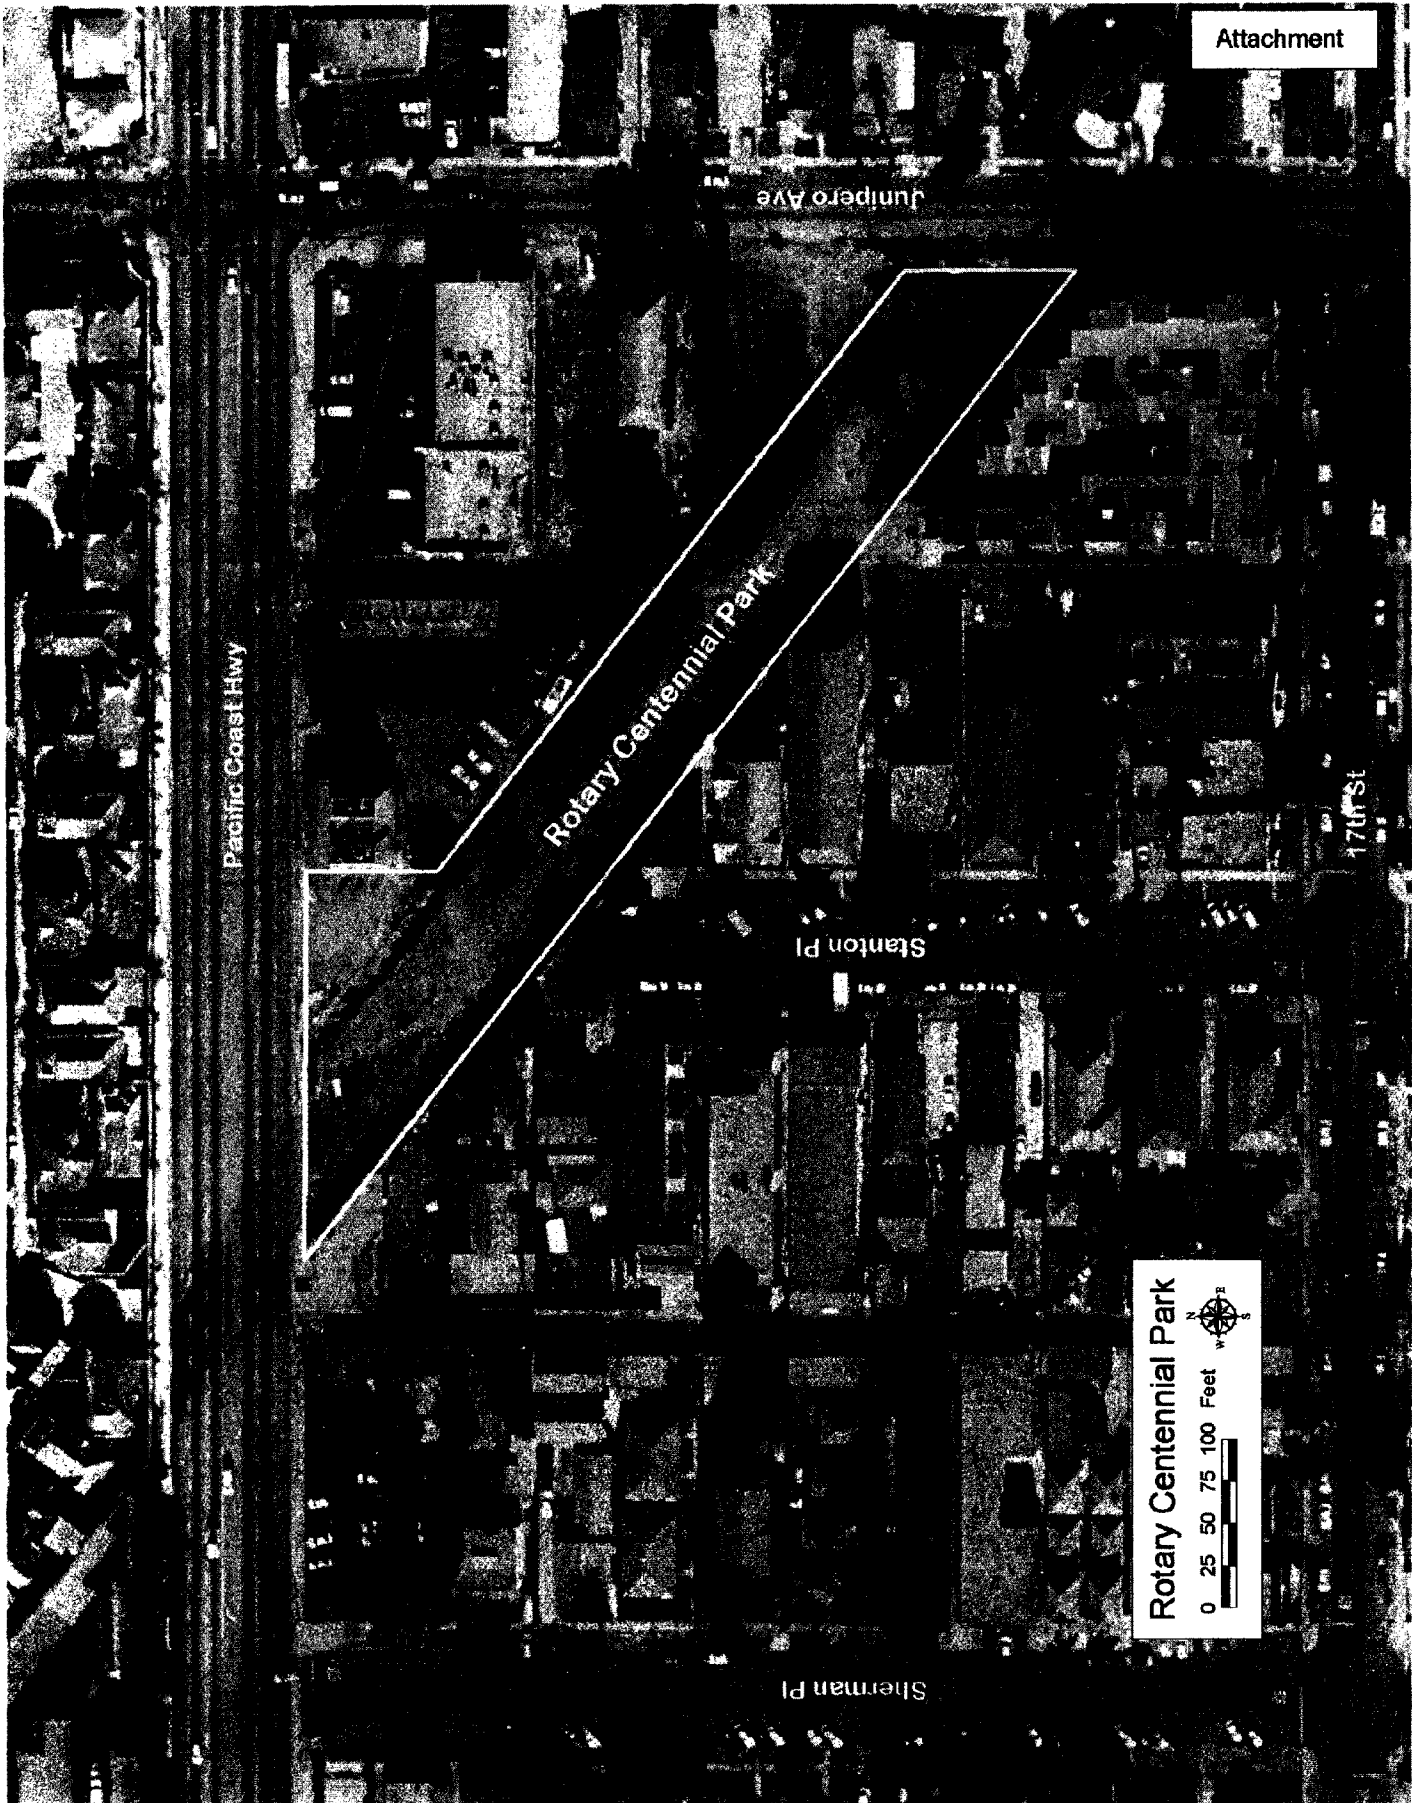

Attachment

Pacific Coast Hwy

Junipero Ave

Rotary Centennial Park

Stanton Pl

17th St

Sherman Pl

Rotary Centennial Park

0 25 50 75 100 Feet