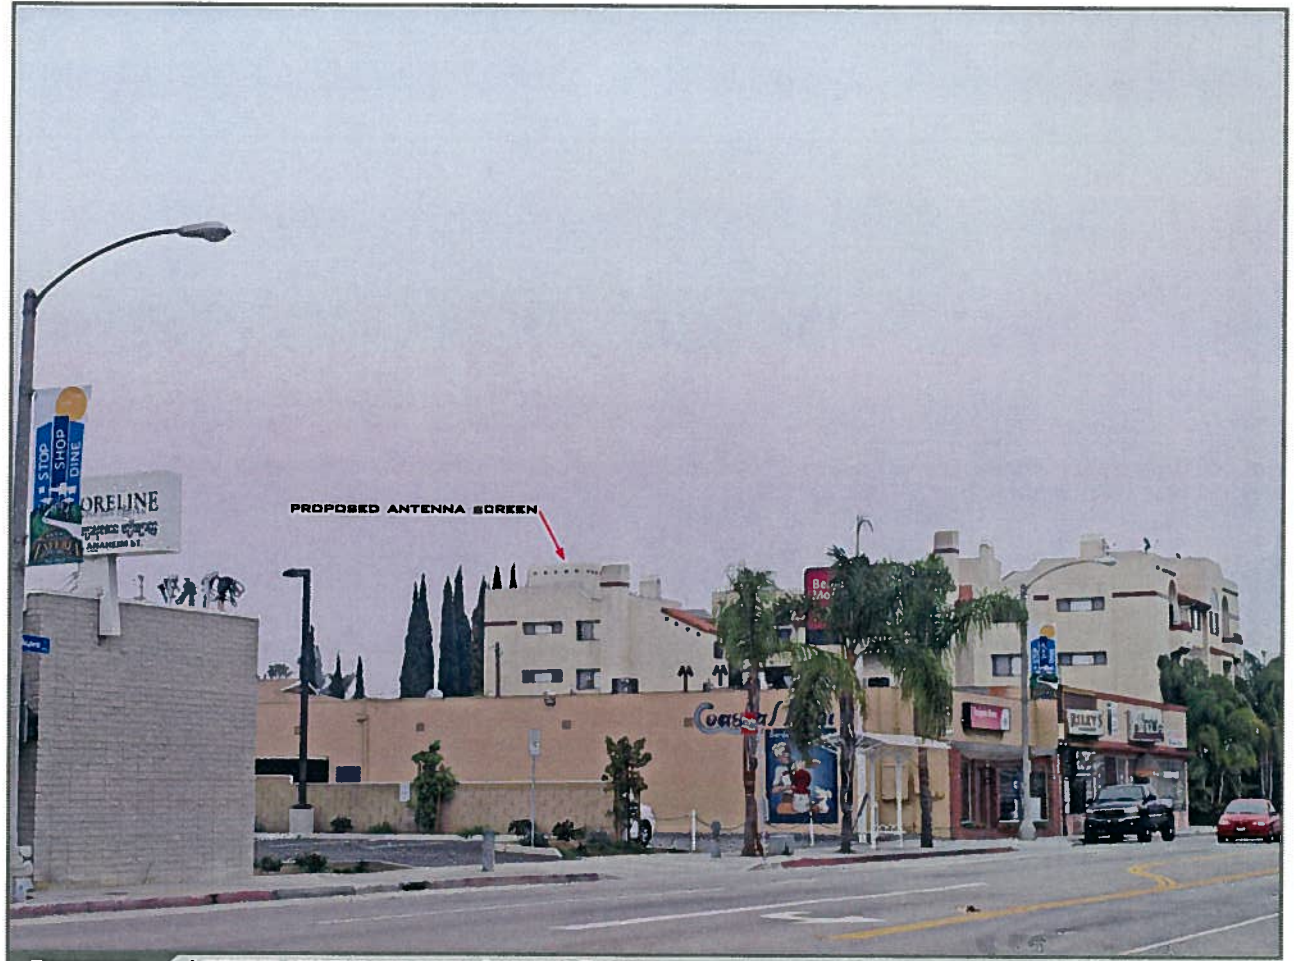

LA0562A

4205 ANAHEIM

4216 EAST ANAHEIM STREET LONG BEACH CA 90804

VIEW 1

LOCATION

©2011 Google Maps

PROPOSED

LOOKING NORTHEAST FROM ANAHEIM STREET

EXISTING

ACCURACY OF PHOTO SIMULATION BASED UPON INFORMATION PROVIDED BY PROJECT APPLICANT.

LA0562A

4205 ANAHEIM

4216 EAST ANAHEIM STREET LONG BEACH CA 90804

VIEW 2

LOCATION

©2011 Google Maps

PROPOSED

LOOKING SOUTH FROM FOUNTAIN STREET

EXISTING

ACCURACY OF PHOTO SIMULATION BASED UPON INFORMATION PROVIDED BY PROJECT APPLICANT.

LA0562A

4205 ANAHEIM

4216 EAST ANAHEIM STREET LONG BEACH CA 90804

VIEW 3