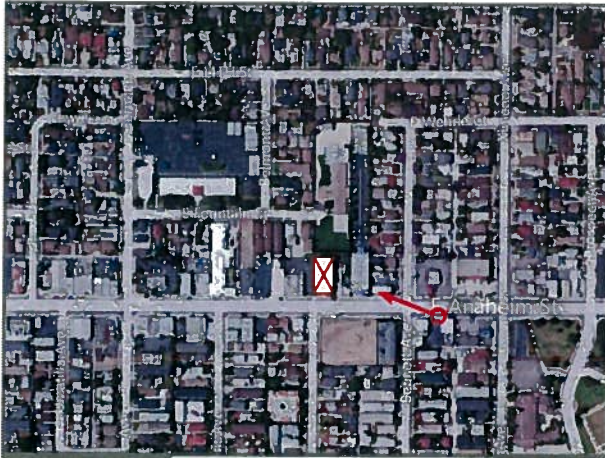

LA0562A

4205 ANAHEIM

4216 EAST ANAHEIM STREET LONG BEACH CA 90804

VIEW 1

LOCATION

©2011 Google Maps

PROPOSED

LOOKING NORTHEAST FROM ANAHEIM STREET

EXISTING

ACCURACY OF PHOTO SIMULATION BASED UPON INFORMATION PROVIDED BY PROJECT APPLICANT.

LA0562A

4205 ANAHEIM

4216 EAST ANAHEIM STREET LONG BEACH CA 90804

VIEW 2

LOCATION

©2011 Google Maps

PROPOSED

LOOKING SOUTH FROM FOUNTAIN STREET

EXISTING

ACCURACY OF PHOTO SIMULATION BASED UPON INFORMATION PROVIDED BY PROJECT APPLICANT.

LA0562A

4205 ANAHEIM

4216 EAST ANAHEIM STREET LONG BEACH CA 90804

VIEW 3

LOCATION

©2011 Google Maps

EXISTING

PROPOSED

LOOKING NORTHWEST FROM ANAHEIM STREET

ACCURACY OF PHOTO SIMULATION BASED UPON INFORMATION PROVIDED BY PROJECT APPLICANT.