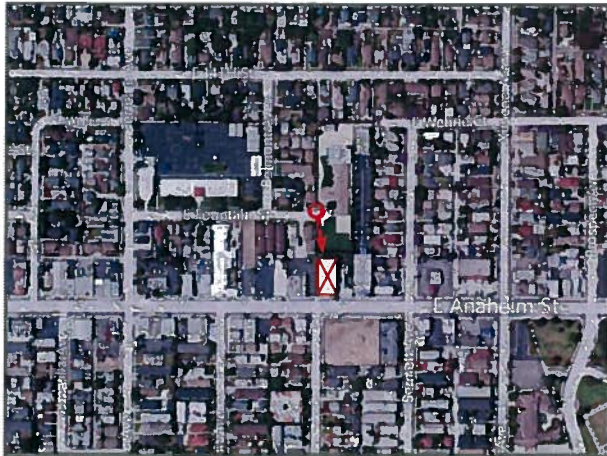

LA0562A

4205 ANAHEIM

4216 EAST ANAHEIM STREET LONG BEACH CA 90804

VIEW 1

LOCATION

©2011 Google Maps

PROPOSED

LOOKING NORTHEAST FROM ANAHEIM STREET

EXISTING

ACCURACY OF PHOTO SIMULATION BASED UPON INFORMATION PROVIDED BY PROJECT APPLICANT.

LA0562A

4205 ANAHEIM

4216 EAST ANAHEIM STREET LONG BEACH CA 90804

VIEW 2

LOCATION

©2011 Google Maps

PROPOSED

LOOKING SOUTH FROM FOUNTAIN STREET

EXISTING

ACCURACY OF PHOTO SIMULATION BASED UPON INFORMATION PROVIDED BY PROJECT APPLICANT.

LA0562A

4205 ANAHEIM

4216 EAST ANAHEIM STREET LONG BEACH CA 90804

VIEW 3

LOCATION

©2011 Google Maps

EXISTING

PROPOSED

LOOKING NORTHWEST FROM ANAHEIM STREET

ACCURACY OF PHOTO SIMULATION BASED UPON INFORMATION PROVIDED BY PROJECT APPLICANT.