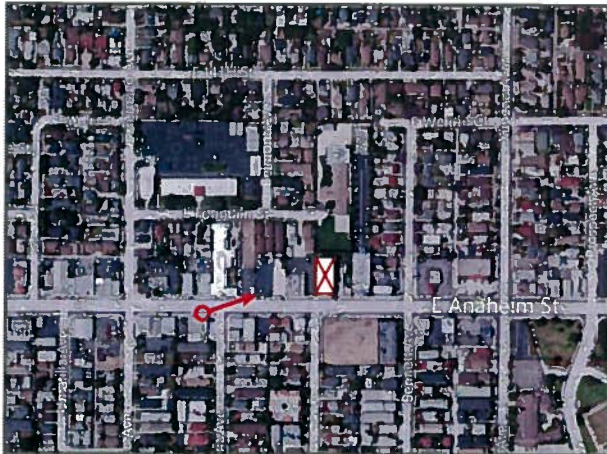

LA0562A

4205 ANAHEIM

4216 EAST ANAHEIM STREET LONG BEACH CA 90804

VIEW 1

LOCATION

©2011 Google Maps

PROPOSED

LOOKING NORTHEAST FROM ANAHEIM STREET

EXISTING

ACCURACY OF PHOTO SIMULATION BASED UPON INFORMATION PROVIDED BY PROJECT APPLICANT.

LA0562A

4205 ANAHEIM

4216 EAST ANAHEIM STREET LONG BEACH CA 90804

VIEW 2

LOCATION

©2011 Google Maps

PROPOSED

LOOKING SOUTH FROM FOUNTAIN STREET

EXISTING

ACCURACY OF PHOTO SIMULATION BASED UPON INFORMATION PROVIDED BY PROJECT APPLICANT.

LA0562A

4205 ANAHEIM

4216 EAST ANAHEIM STREET LONG BEACH CA 90804

VIEW 3

LOCATION

©2011 Google Maps

EXISTING

PROPOSED

LOOKING NORTHWEST FROM ANAHEIM STREET

ACCURACY OF PHOTO SIMULATION BASED UPON INFORMATION PROVIDED BY PROJECT APPLICANT.