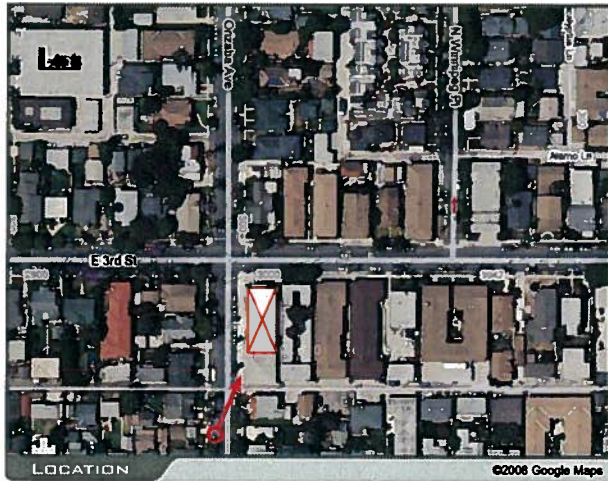

LA33764B

ARABIC CHURCH

3000 EAST 3RD STREET LONG BEACH CA 90814

VIEW 1

LOCATION

©2008 Google Maps

EXISTING

PROPOSED

LOOKING SOUTHEAST FROM 3RD STREET

ACCURACY OF PHOTO SIMULATION BASED UPON INFORMATION PROVIDED BY PROJECT APPLICANT.

LA33764B

ARABIC CHURCH

3000 EAST 3RD STREET LONG BEACH CA 90814

VIEW 2

ACCURACY OF PHOTO SIMULATION BASED UPON INFORMATION PROVIDED BY PROJECT APPLICANT.

LA33764B

ARABIC CHURCH

3000 EAST 3RD STREET LONG BEACH CA 90814

VIEW 3

LOCATION

©2008 Google Maps

EXISTING

PROPOSED

LOOKING NORTHEAST FROM ORIZABA AVENUE

ACCURACY OF PHOTO SIMULATION BASED UPON INFORMATION PROVIDED BY PROJECT APPLICANT.