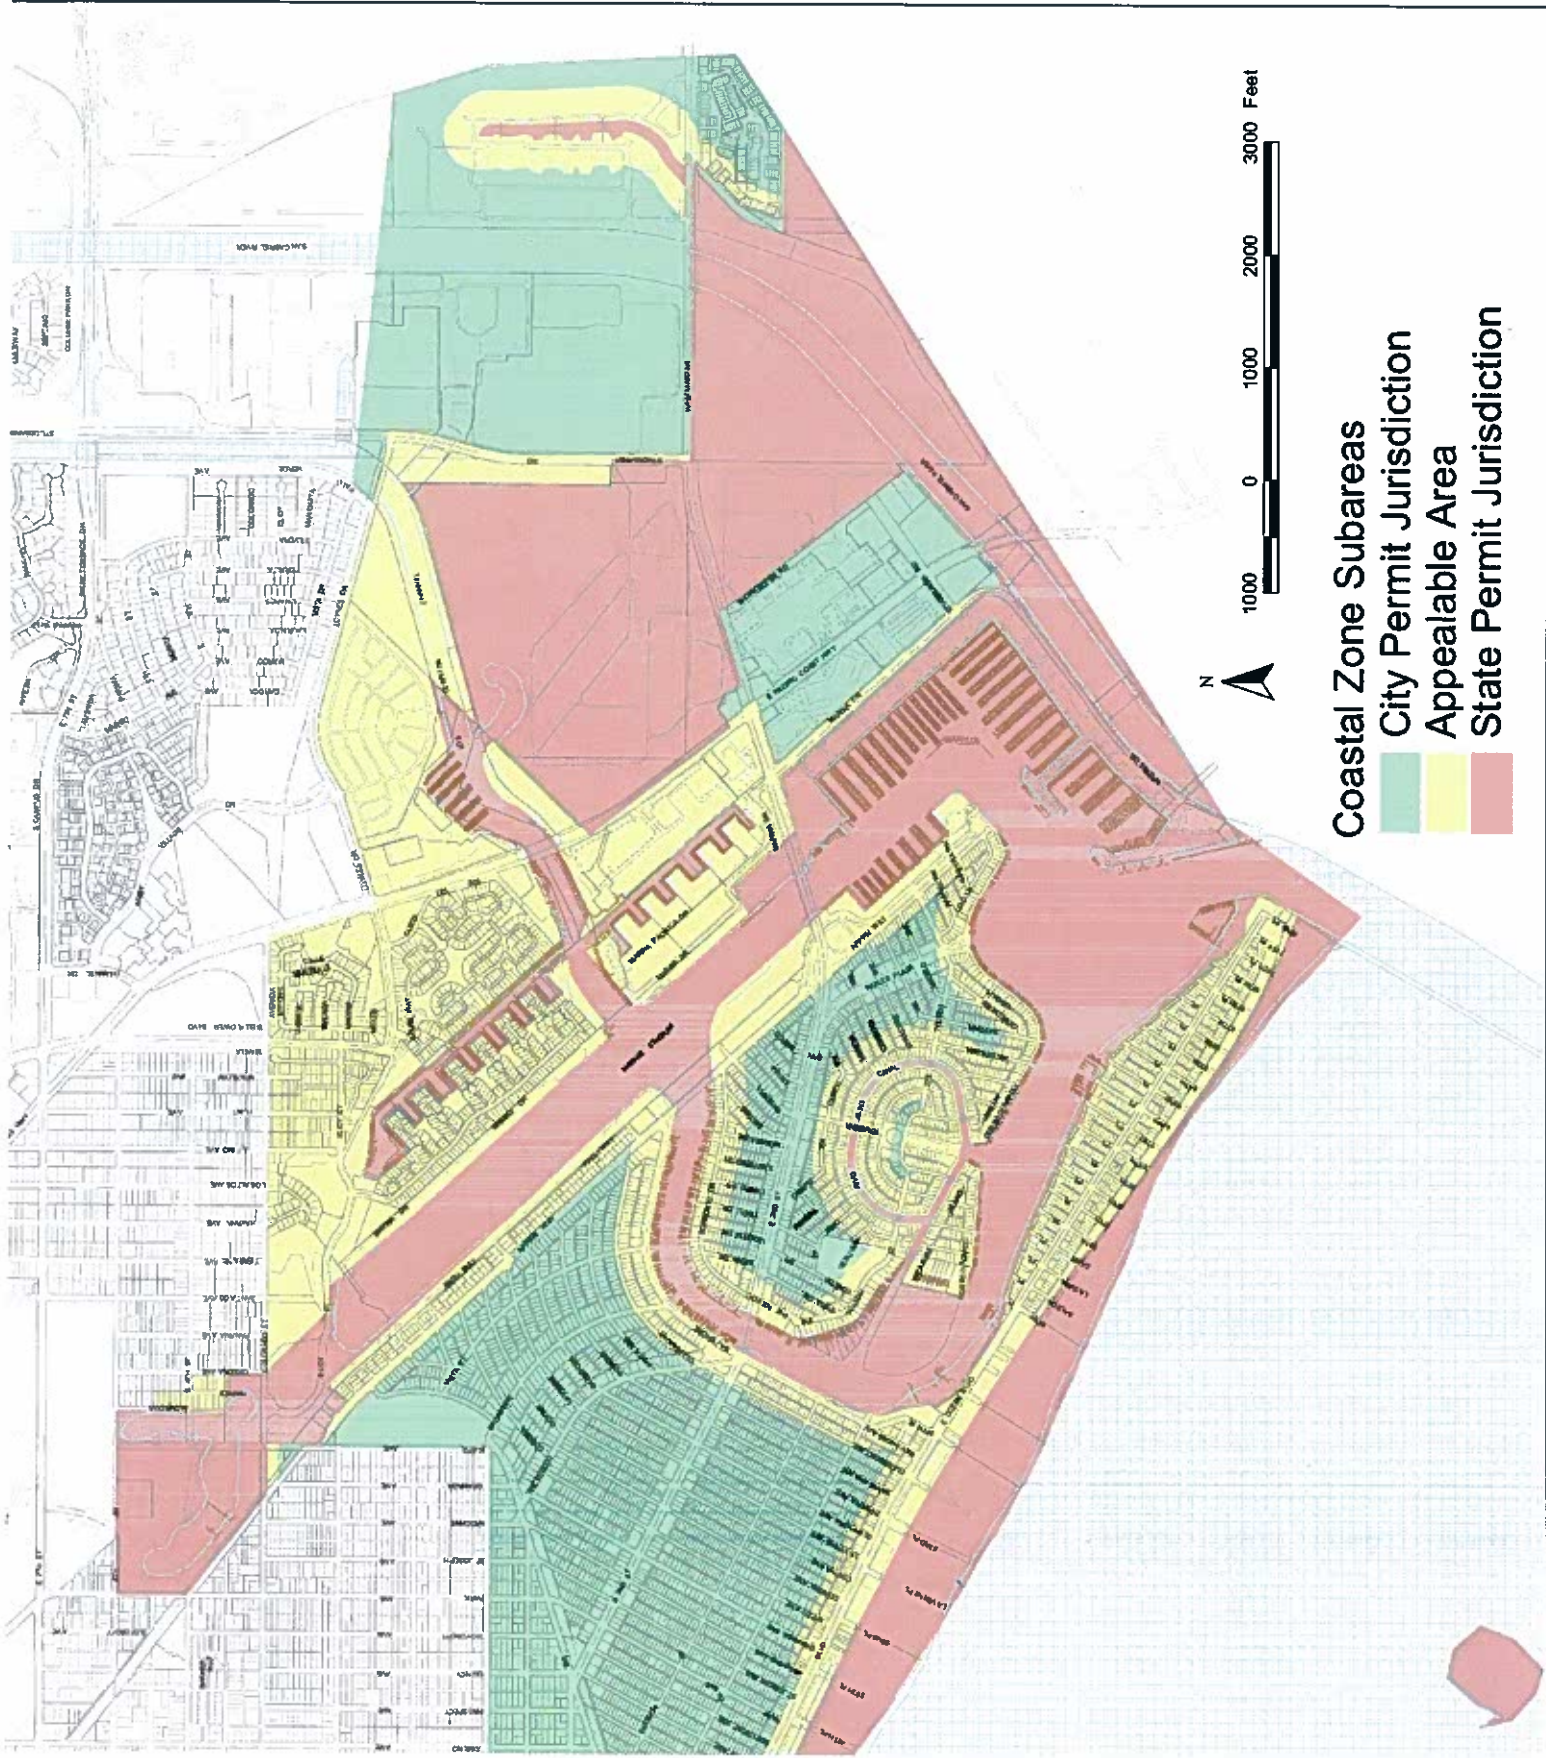

NO PARKING  
10 P.M. TO  
ONE HOUR  
BEFORE SUNRISE  
EXCEPT BY PERMIT

YACHT CLUB MEMBERS EXEMPT  
DURING BUSINESS HOURS

View of existing long dock on the east side of Basin 4 and Long Beach Yacht Club facing north..

LSA

FIGURE 4.1.9

Marina Rehabilitation Project EIR  
Key View 8

**Coastal Zone Subareas**  
City Permit Jurisdiction  
Appealeable Area  
State Permit Jurisdiction