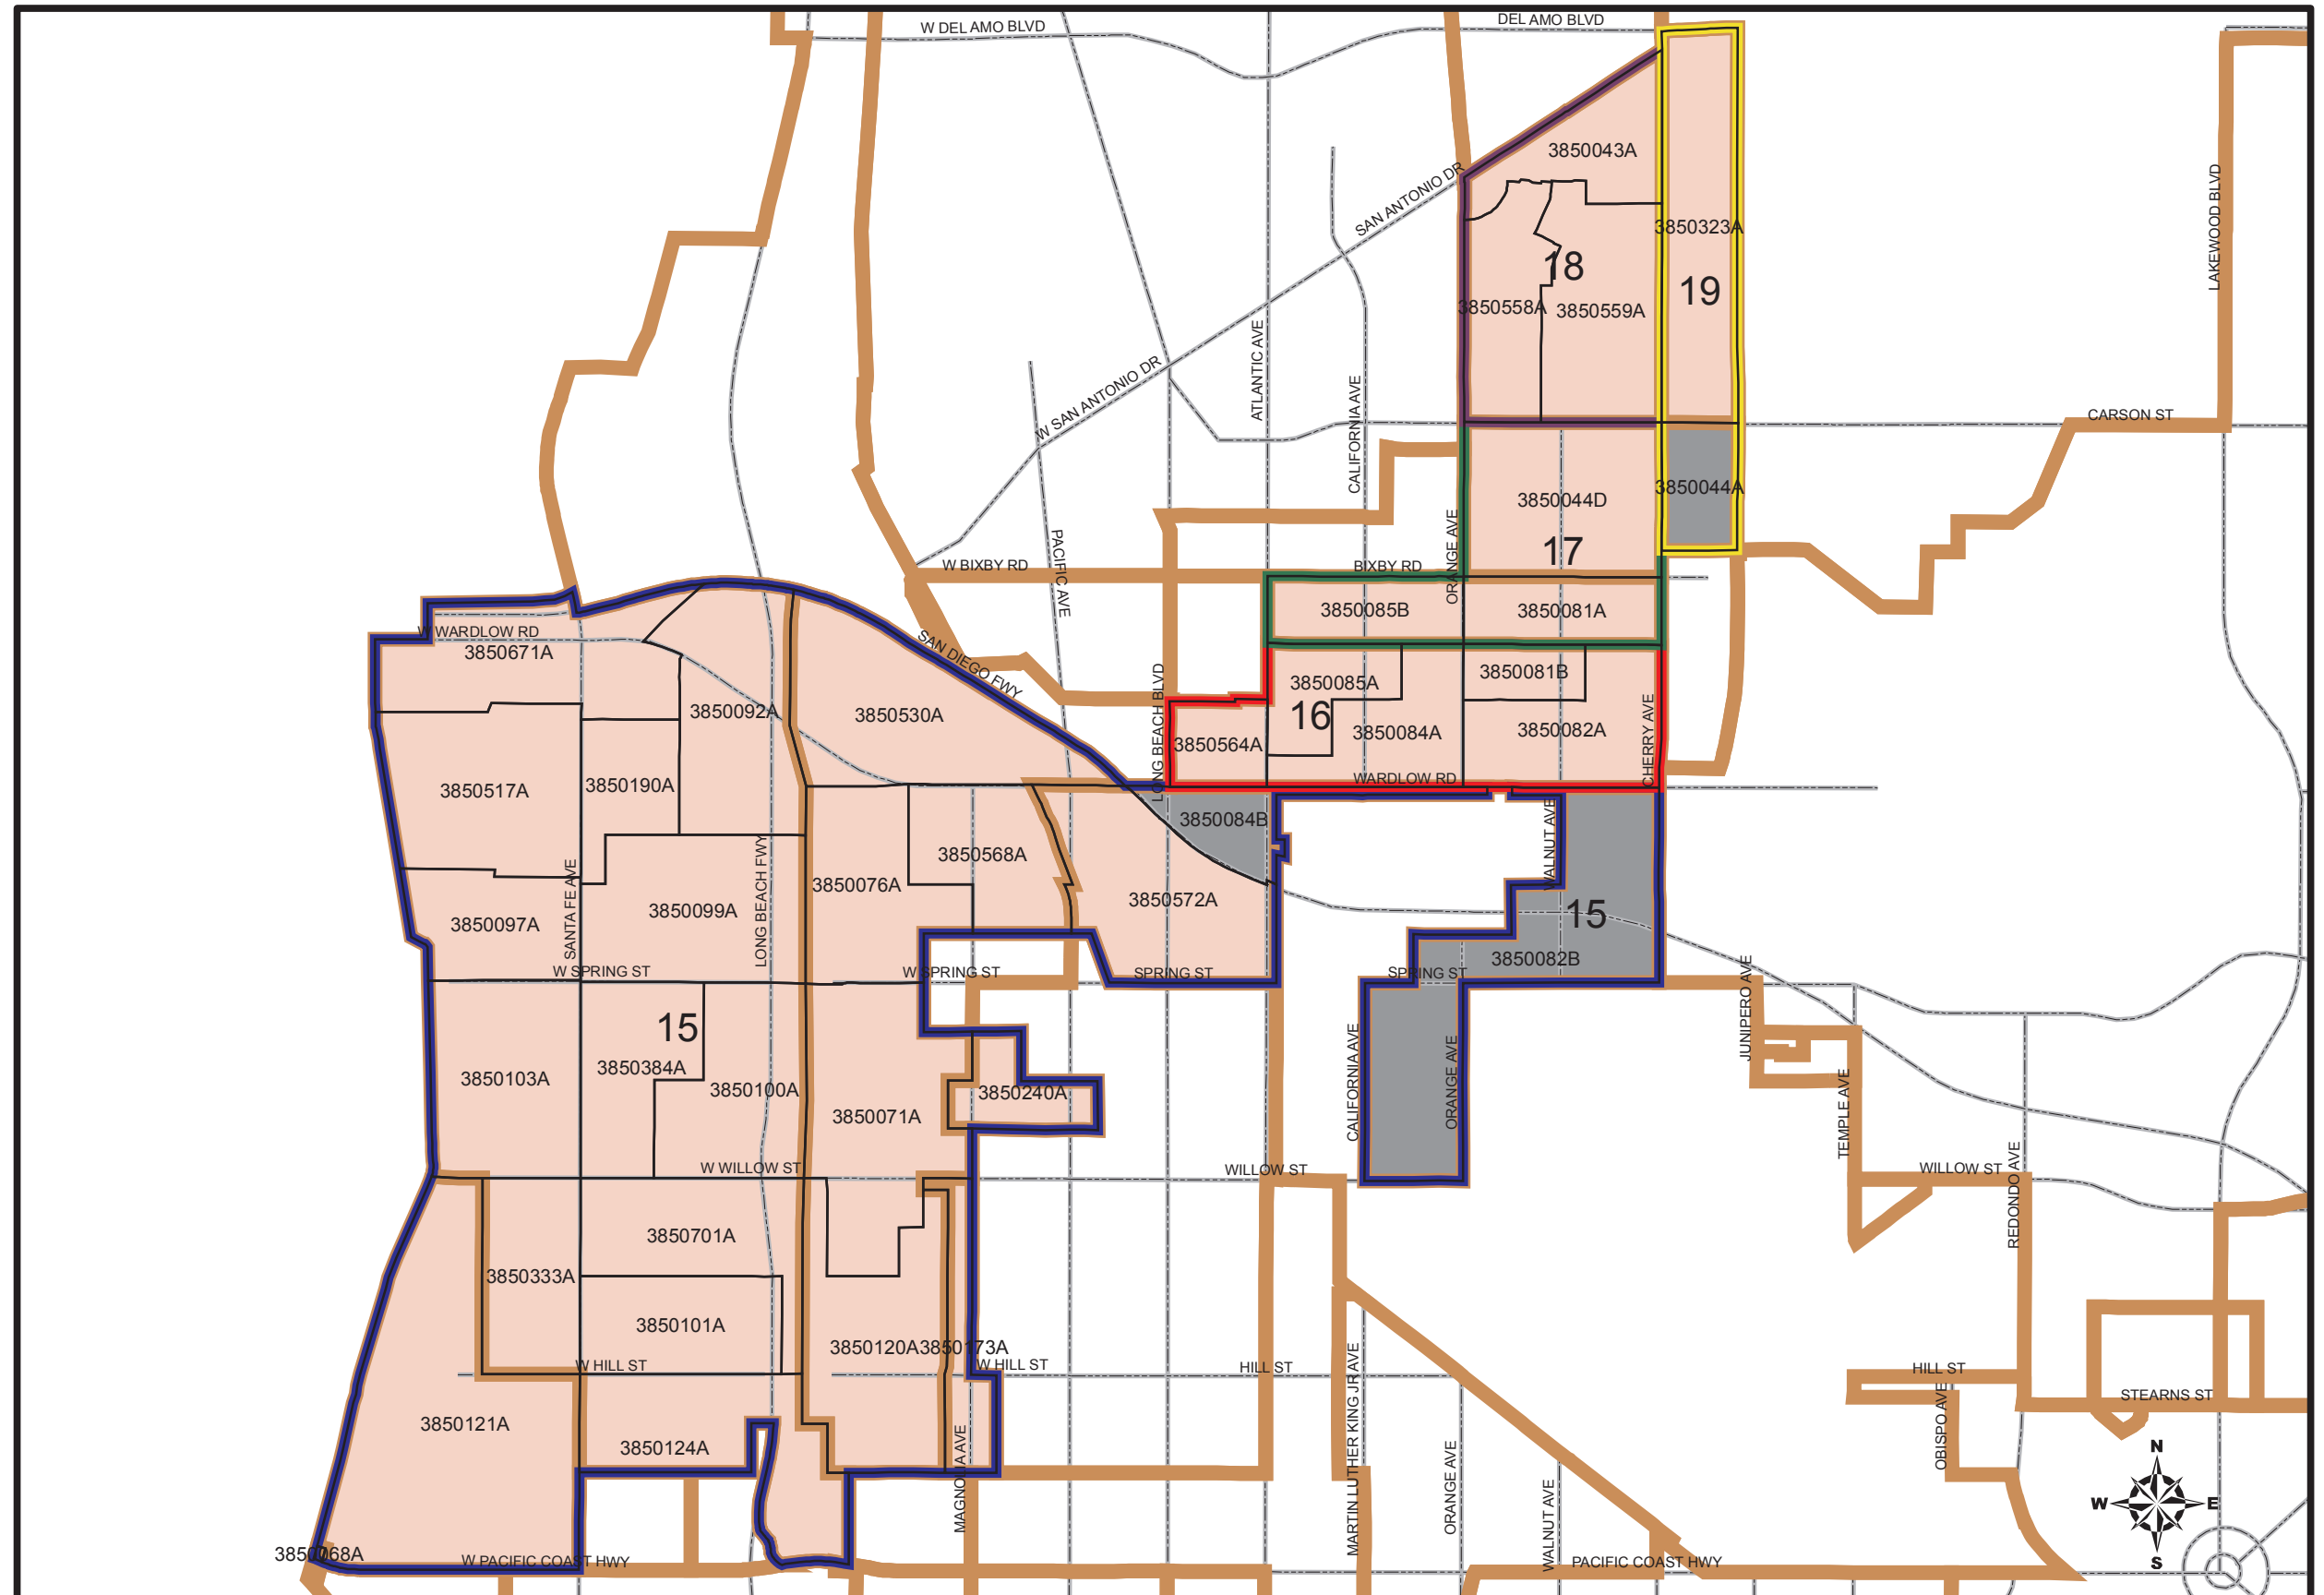

City of Long Beach - Council District 7

Legend

- Ballot Group 15
- Ballot Group 16
- Ballot Group 17
- Ballot Group 18
- Ballot Group 19
- Vote By Mail Precincts
- RR/CC Boundaries
- Consolidation