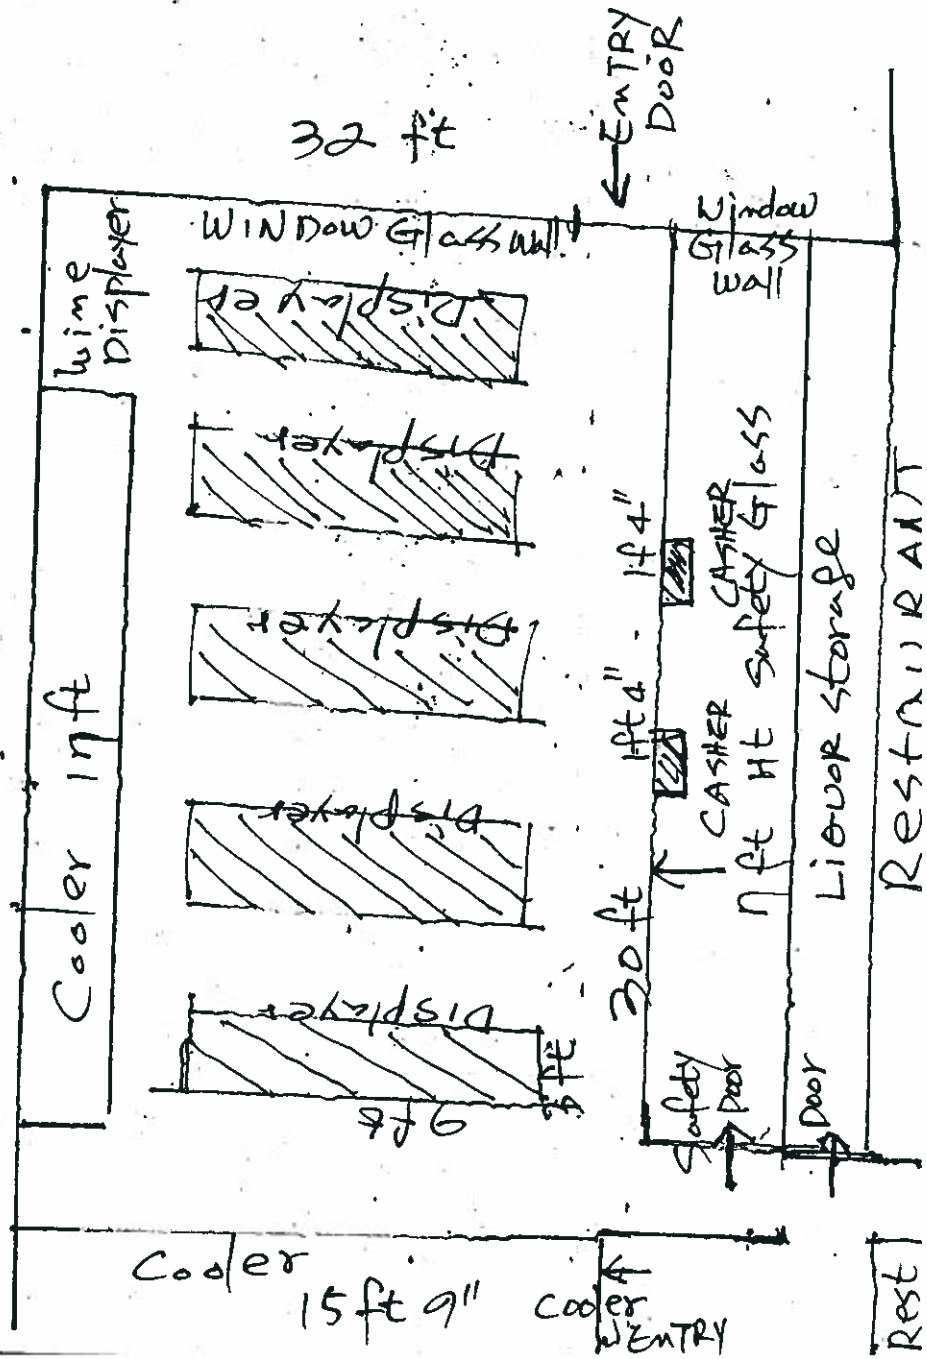

# JUNIPERO

2218 E. 7th St.

42 ft

32 ft

Wine Displayer

Window Glass wall

Window Glass wall

Cooler 11ft

Displayer

Displayer

Displayer

Displayer

Displayer

30 ft HT 144"

CASHIER HT safety Glass

CASHIER

ENTRY