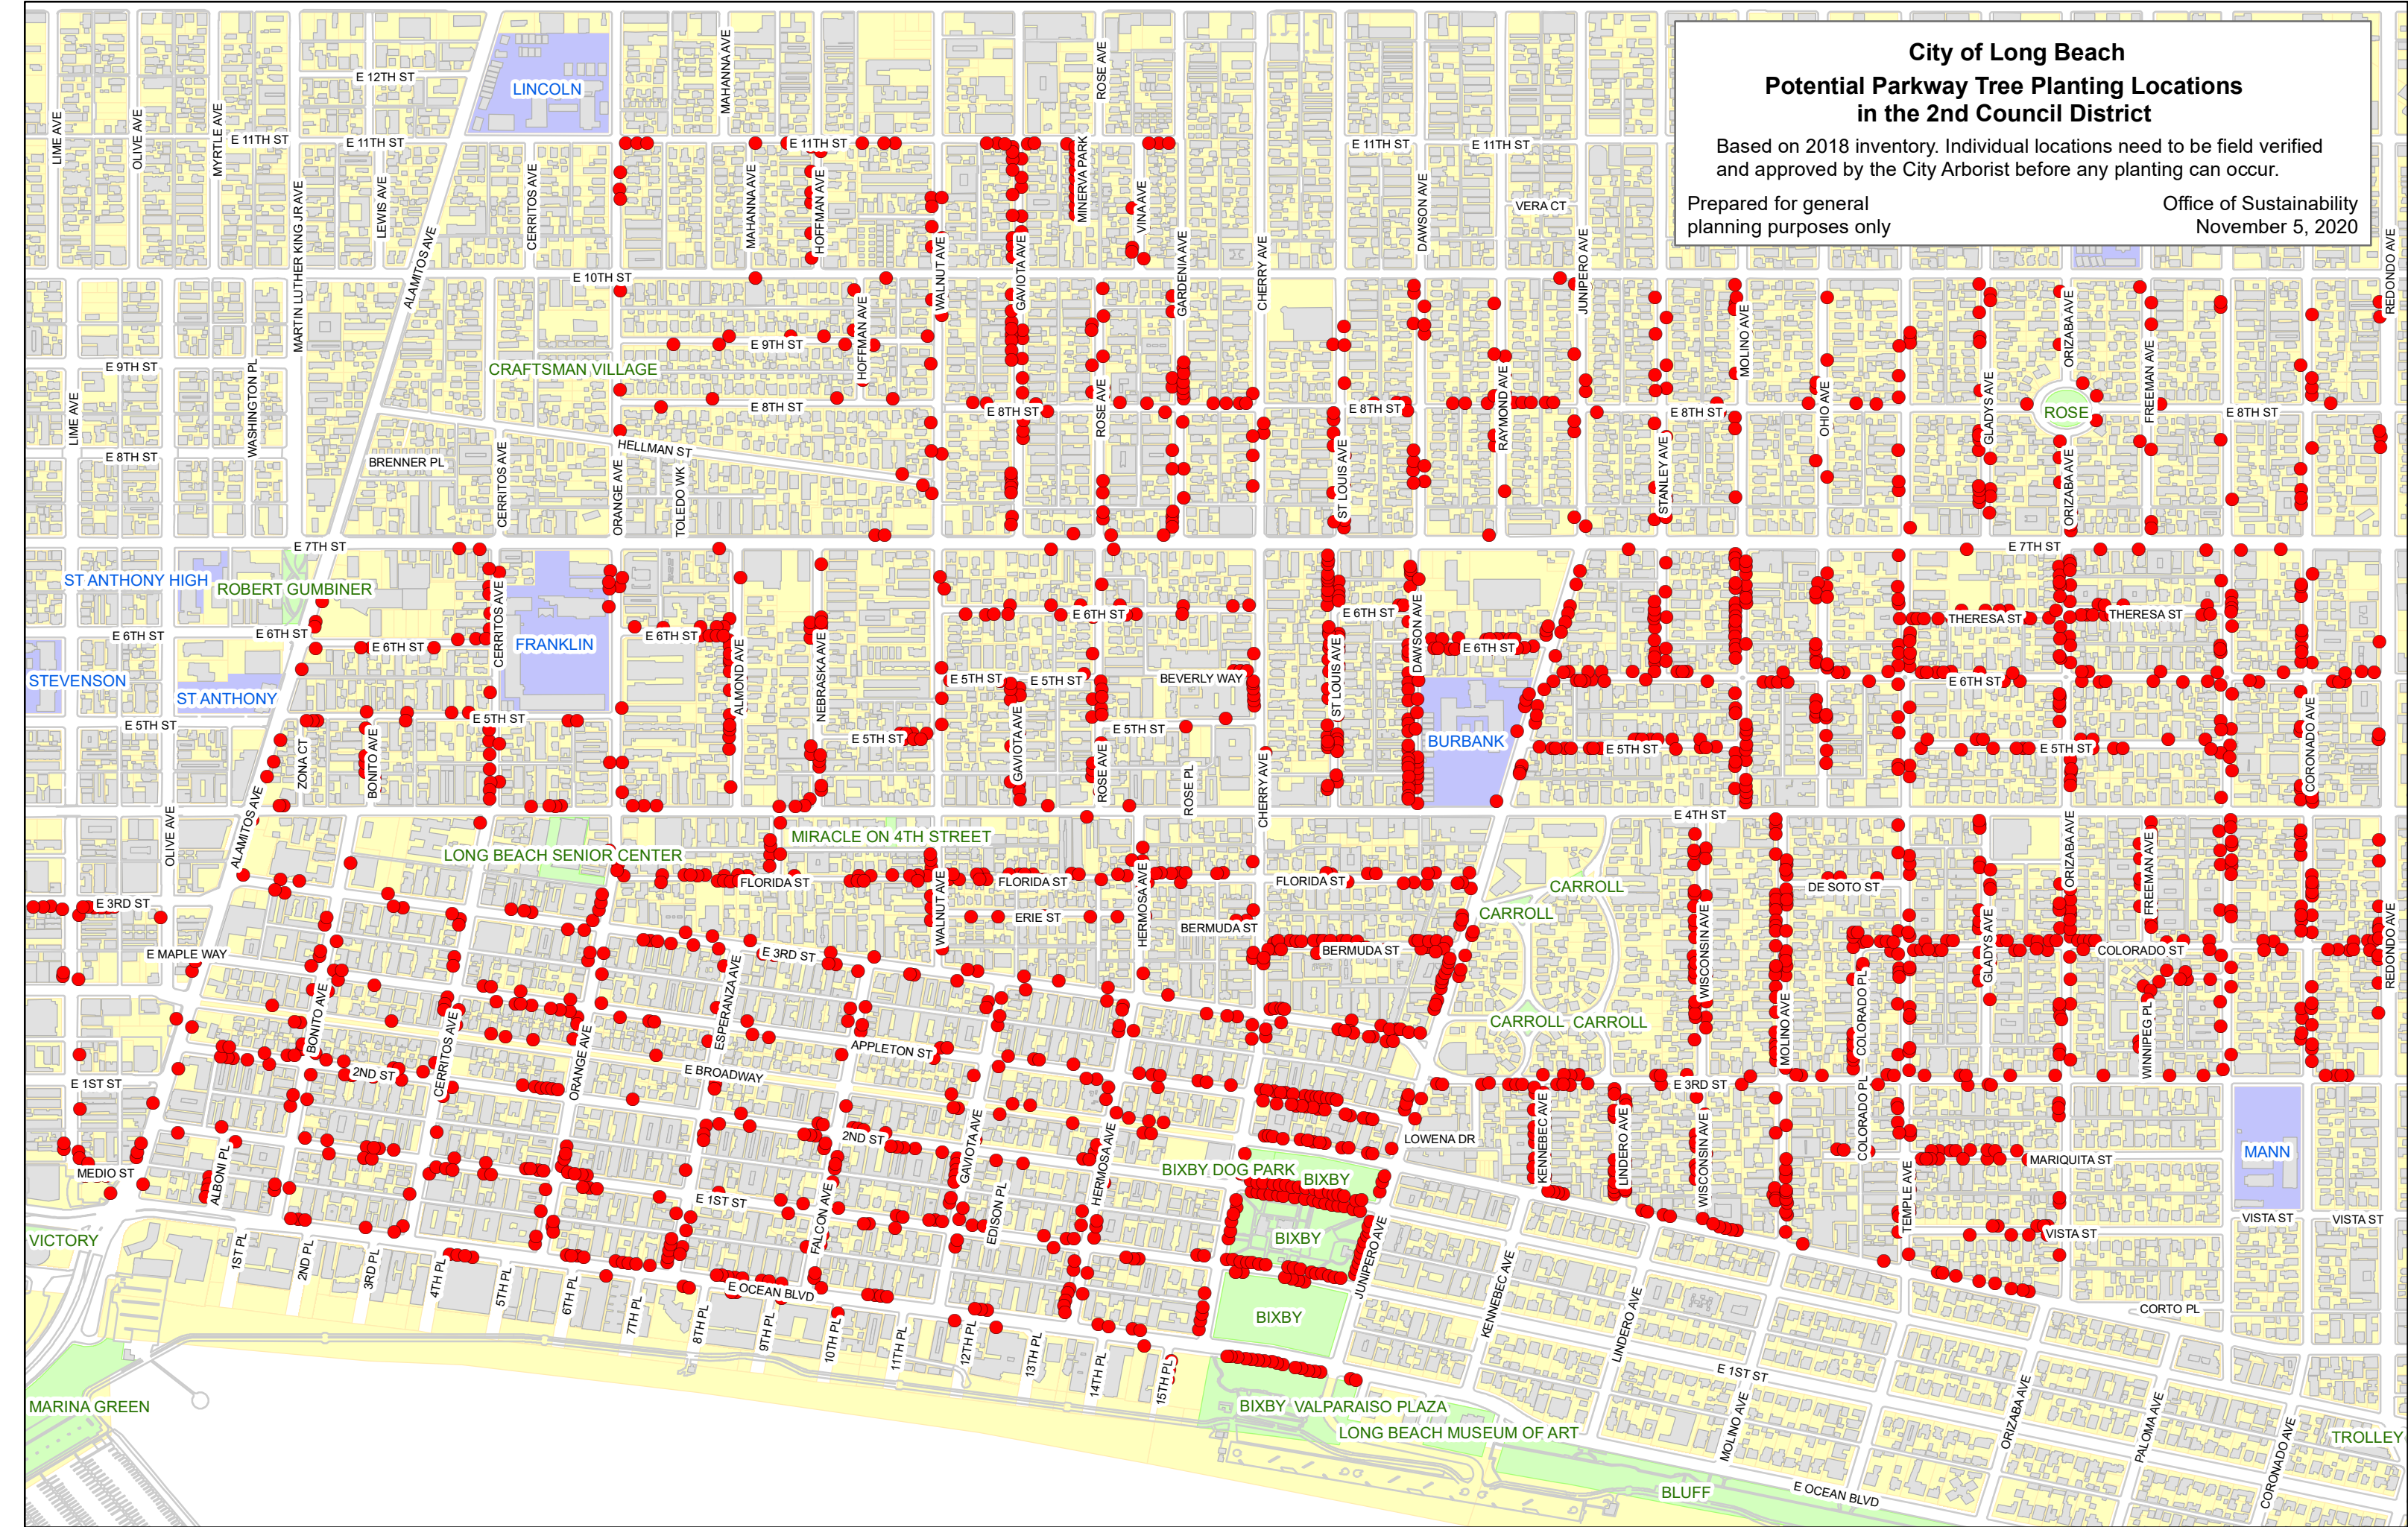

City of Long Beach Potential Parkway Tree Planting Locations in the 2nd Council District

Based on 2018 inventory. Individual locations need to be field verified and approved by the City Arborist before any planting can occur.

Prepared for general planning purposes only

Office of Sustainability
November 5, 2020