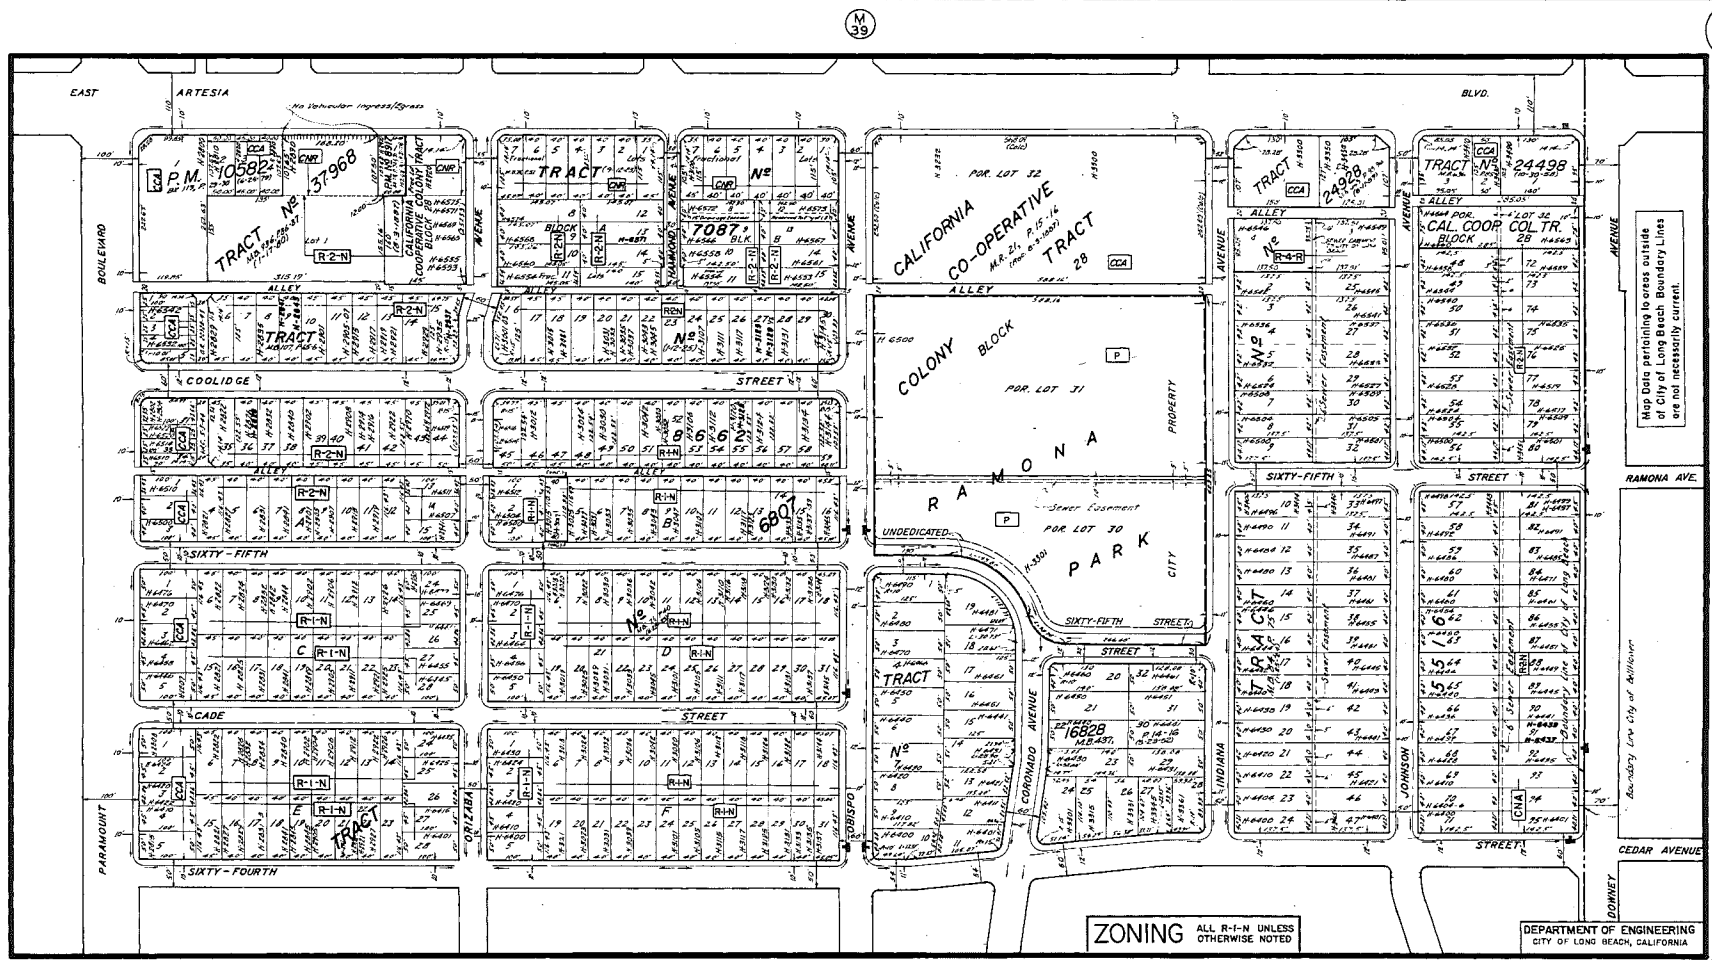

AM 38

MAP OF THE CITY OF LONG BEACH, CALIFORNIA

Map Data pertaining to areas outside of City of Long Beach Boundary Lines are not necessarily current.

Boundary Line of City of Anaheim

ZONING ALL R-1-N UNLESS OTHERWISE NOTED

HOUSE NO MAP REVISED: 7-17-97

ITEM # 38