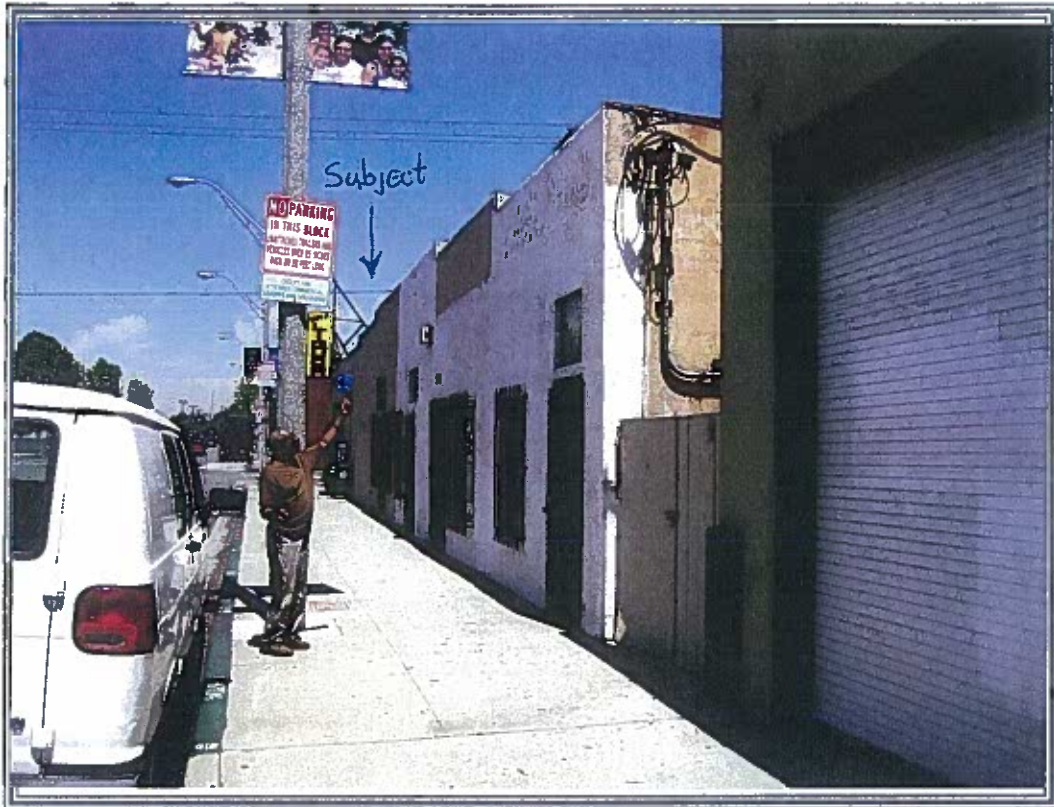

**1574 SANTA FE AVE.
PHOTO DISPLAY**

SUBJECT PREMISE STORE FRONT

VIEW OF SUBJECT PREMISE LOOKING EAST

Photo Display by
6285 E. Spring St. #306N
Long Beach, CA 90808
(562) 841-2188

**1574 SANTA FE AVE.
PHOTO DISPLAY**

VIEW OF SUBJECT PREMISE LOOKING NORTH

VIEW OF SUBJECT PREMISE LOOKING SOUTH EAST

Photo Display by
6285 E. Spring St. #306N
Long Beach, CA 90808
(562) 841-2188

**1574 SANTA FE AVE.
PHOTO DISPLAY**

SUBJECT PREMISE LOOKING SOUTH WEST

SUBJECT PREMISE LOOKING SOUTH

Photo Display by
6285 E. Spring St. #306N
Long Beach, CA 90808
(562) 841-2188