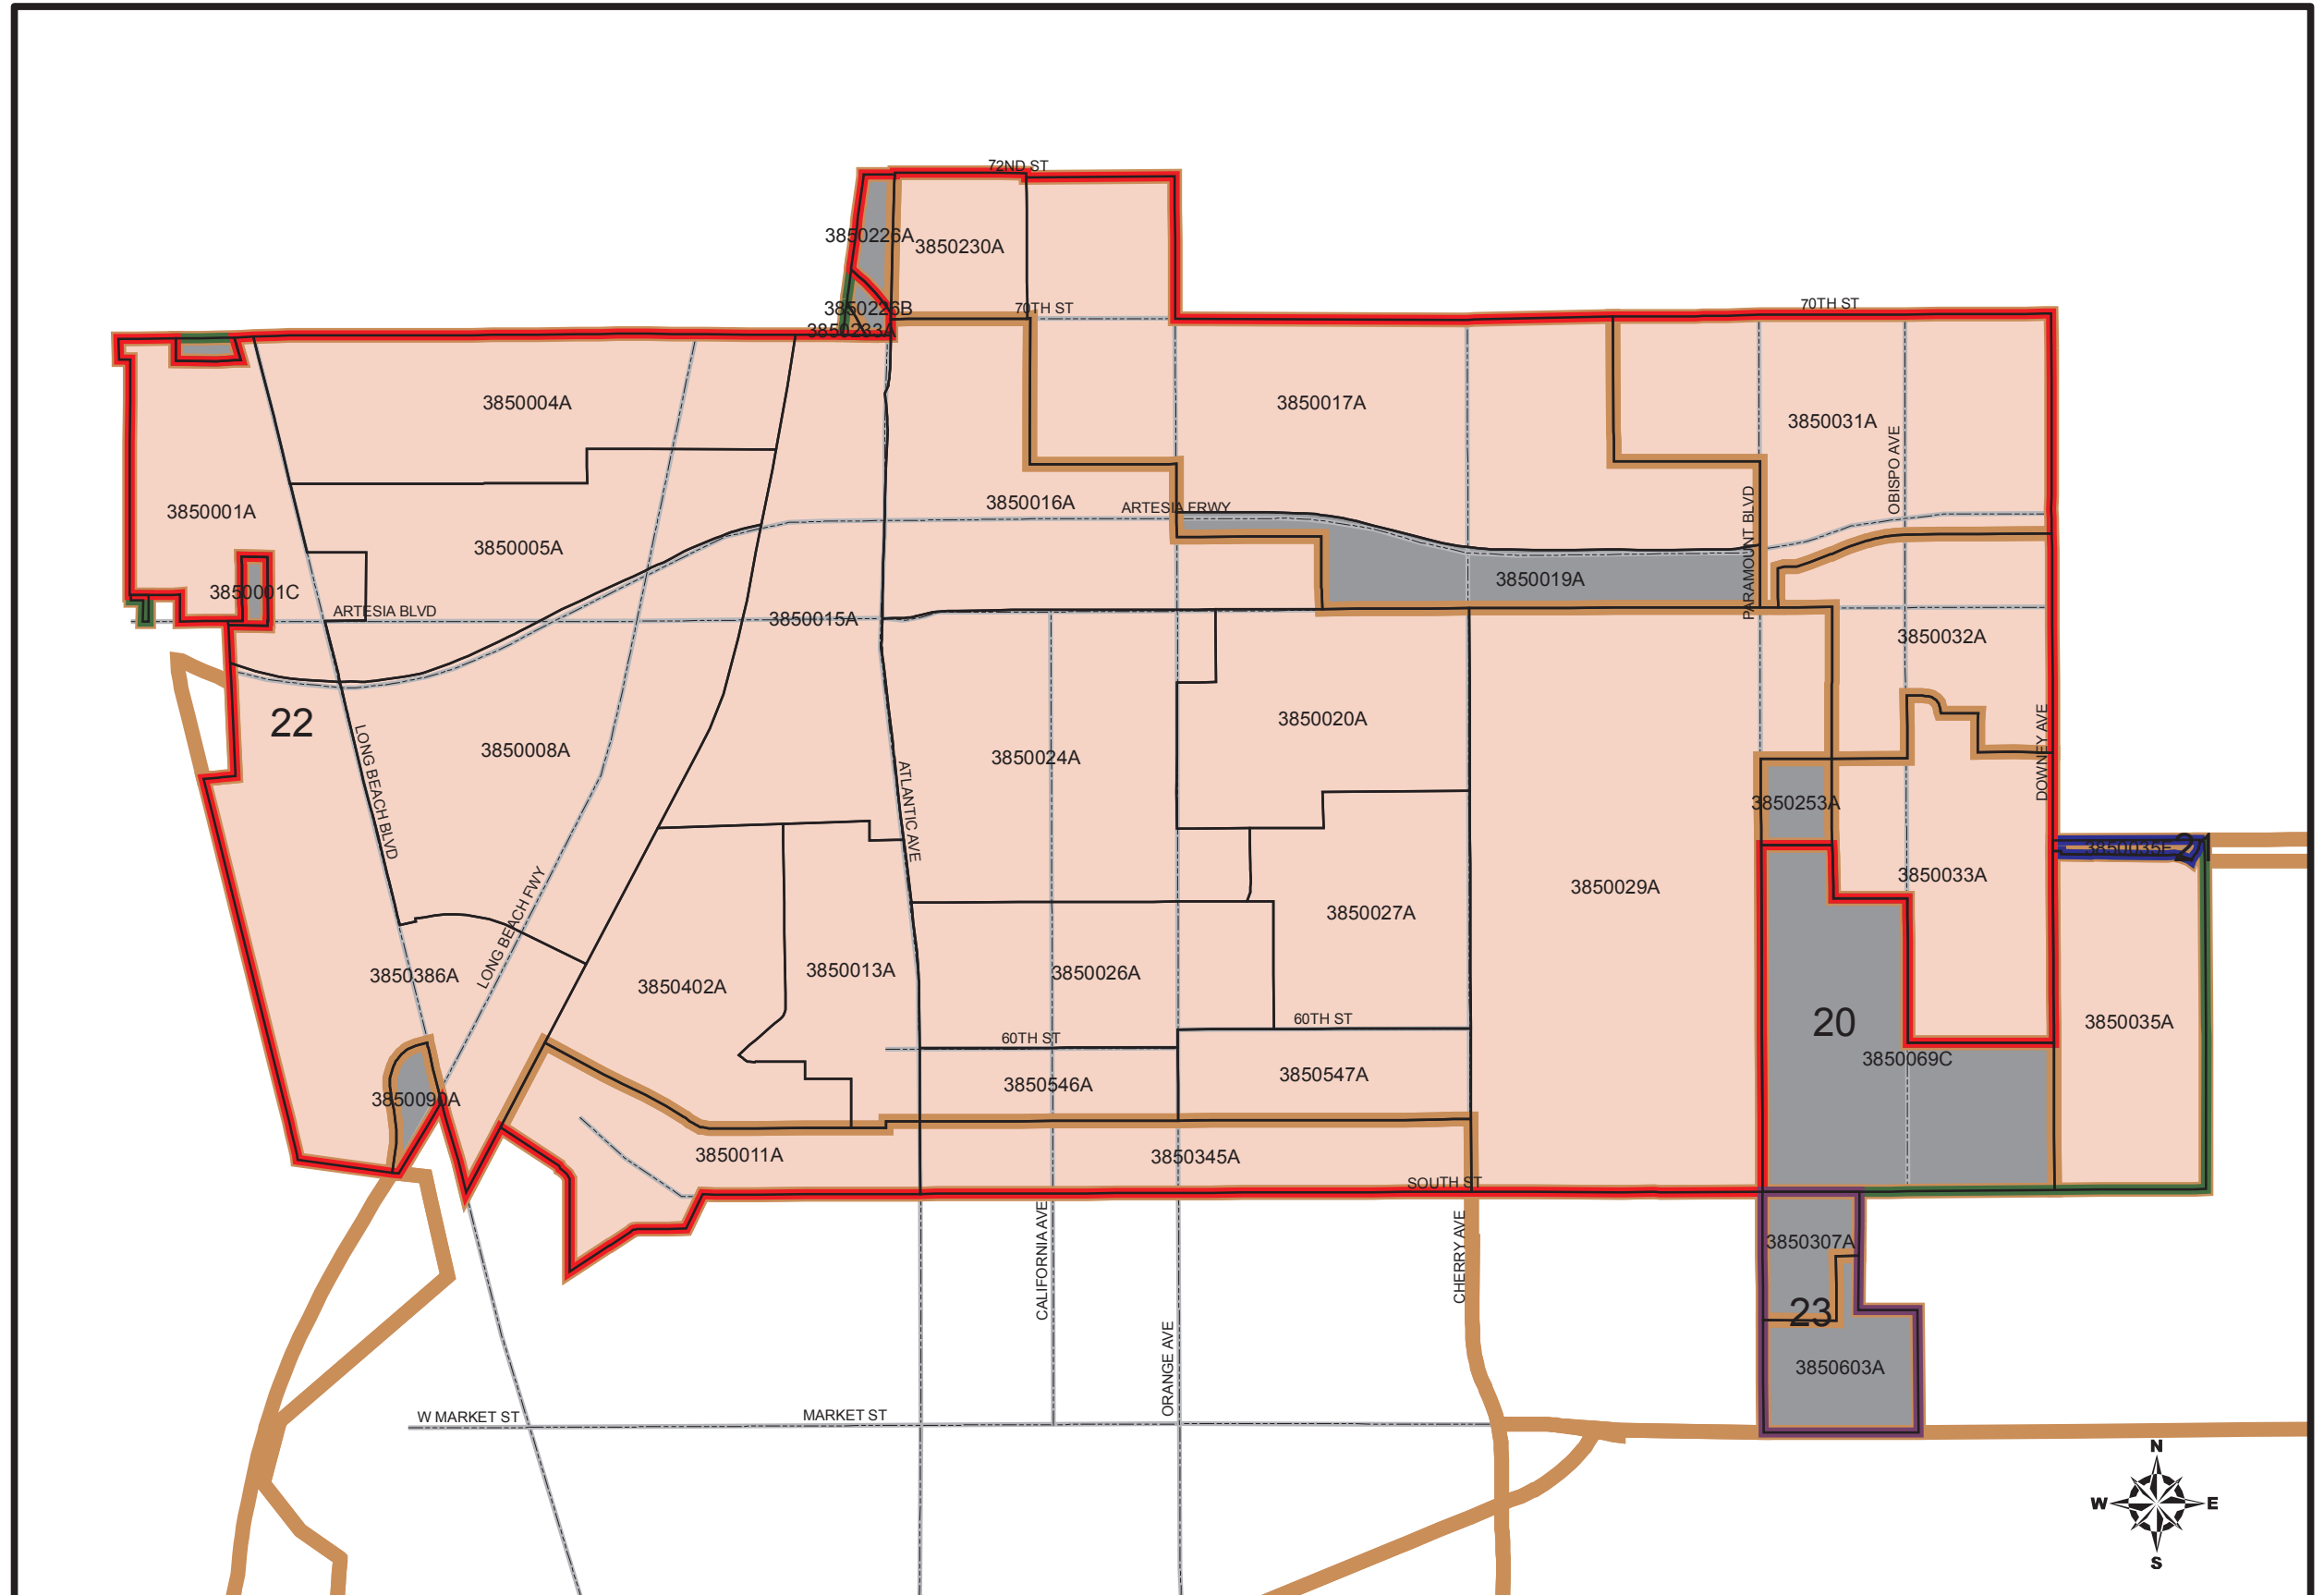

City of Long Beach - Council District 9

Legend

- Ballot Group 20
- Ballot Group 21
- Ballot Group 22
- Ballot Group 23
- Vote By Mail Precincts
- RR/CC Boundaries
- Consolidation