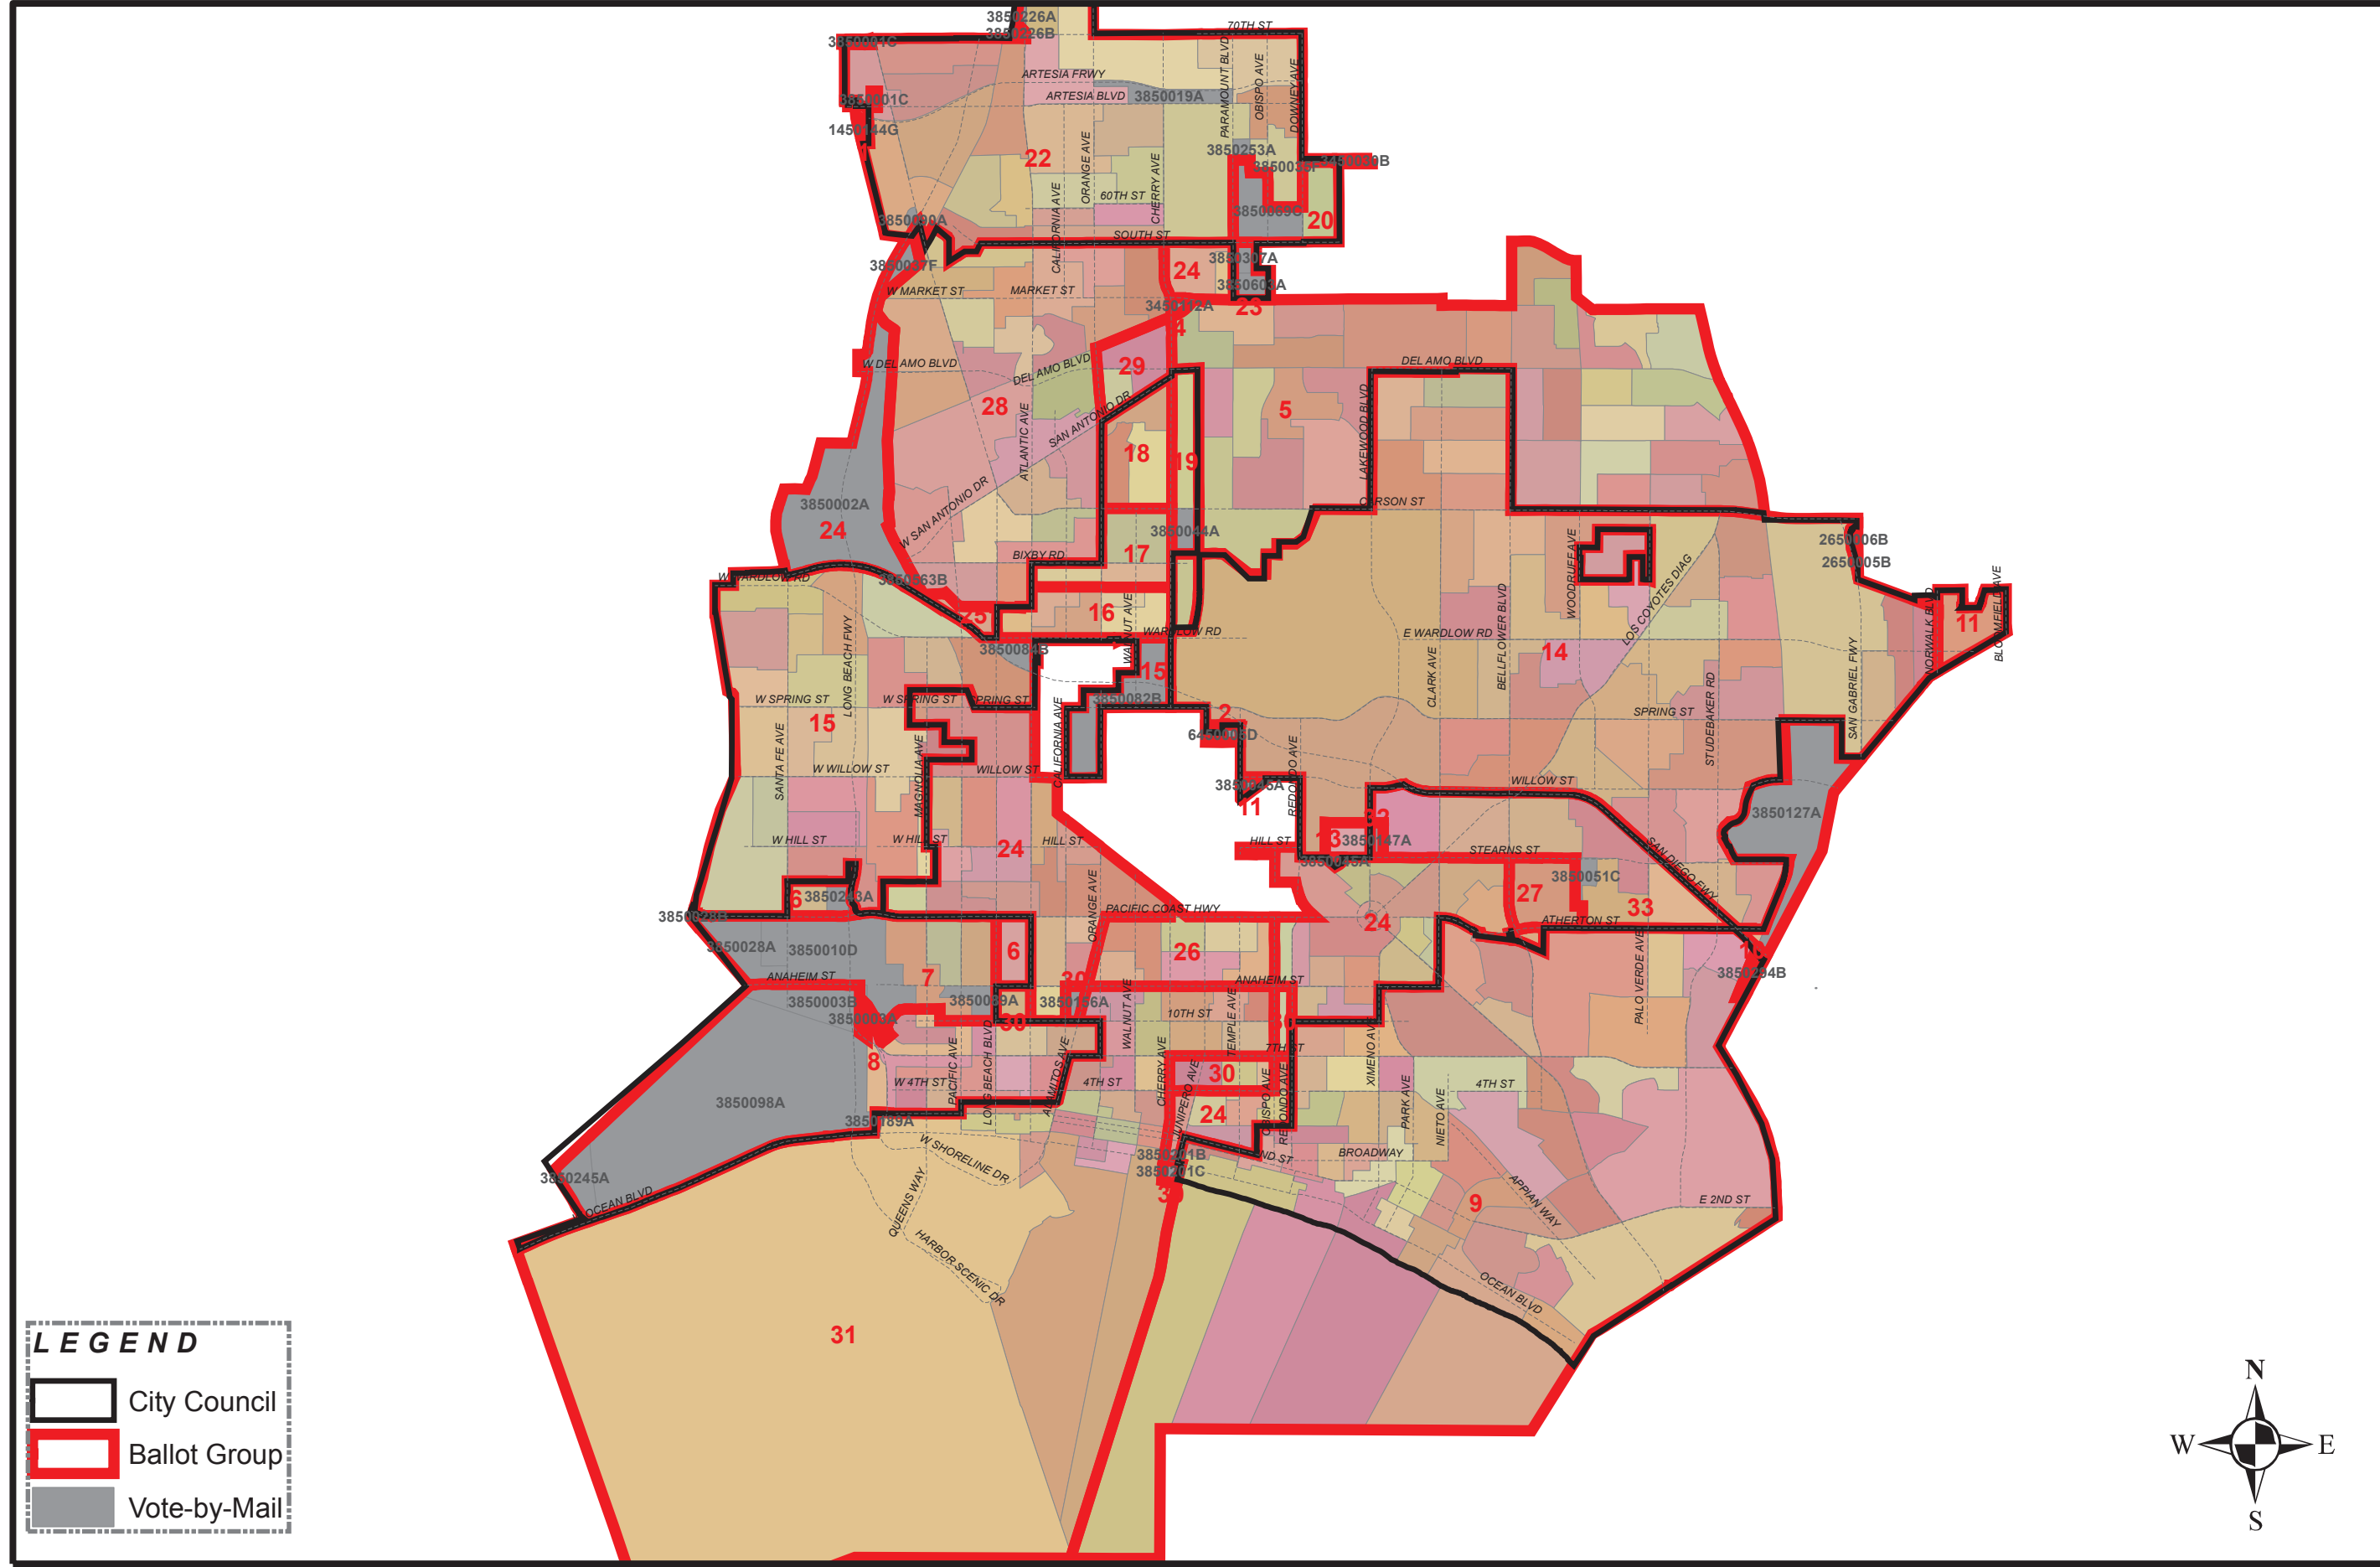

# CITY OF LONG BEACH CONSOLIDATED PRECINCTS PRIMARY NOMINATING ELECTION - APRIL 11, 2006

**LEGEND**

- City Council
- Ballot Group
- Vote-by-Mail