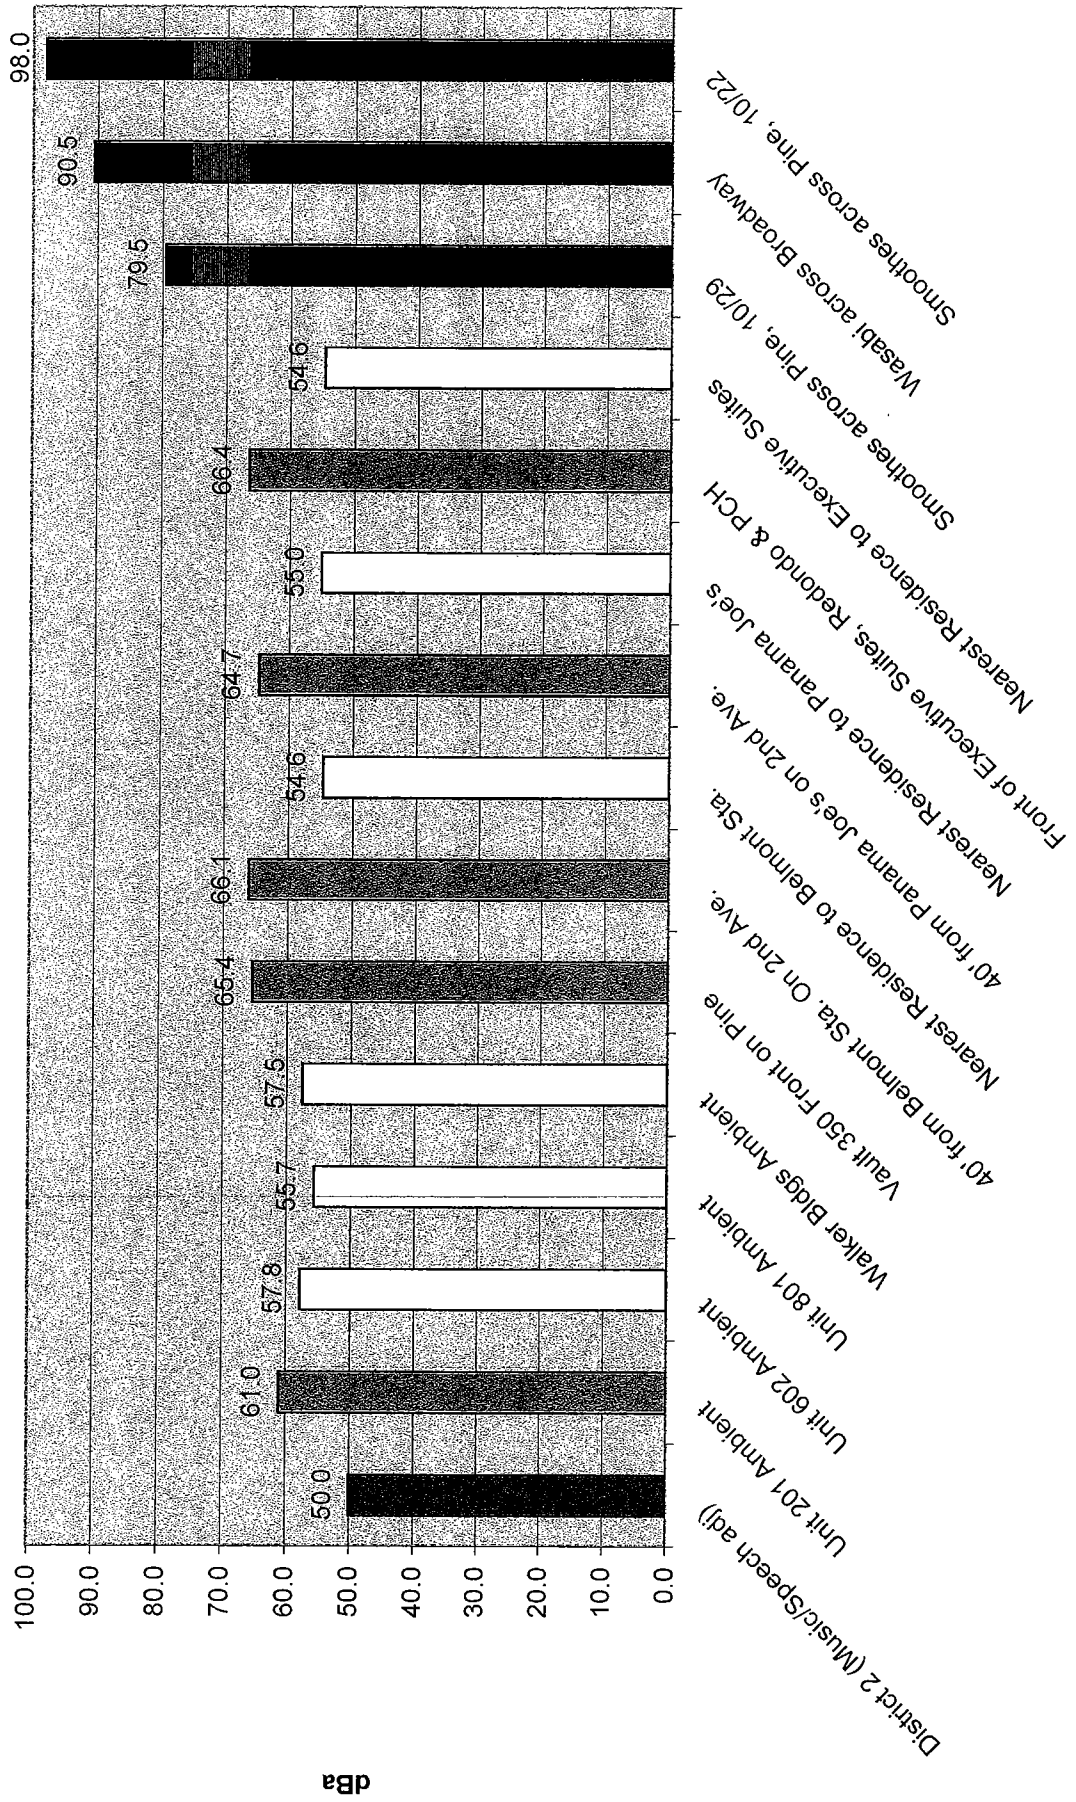

Noise Level Comparison Clubs with Amplified Music