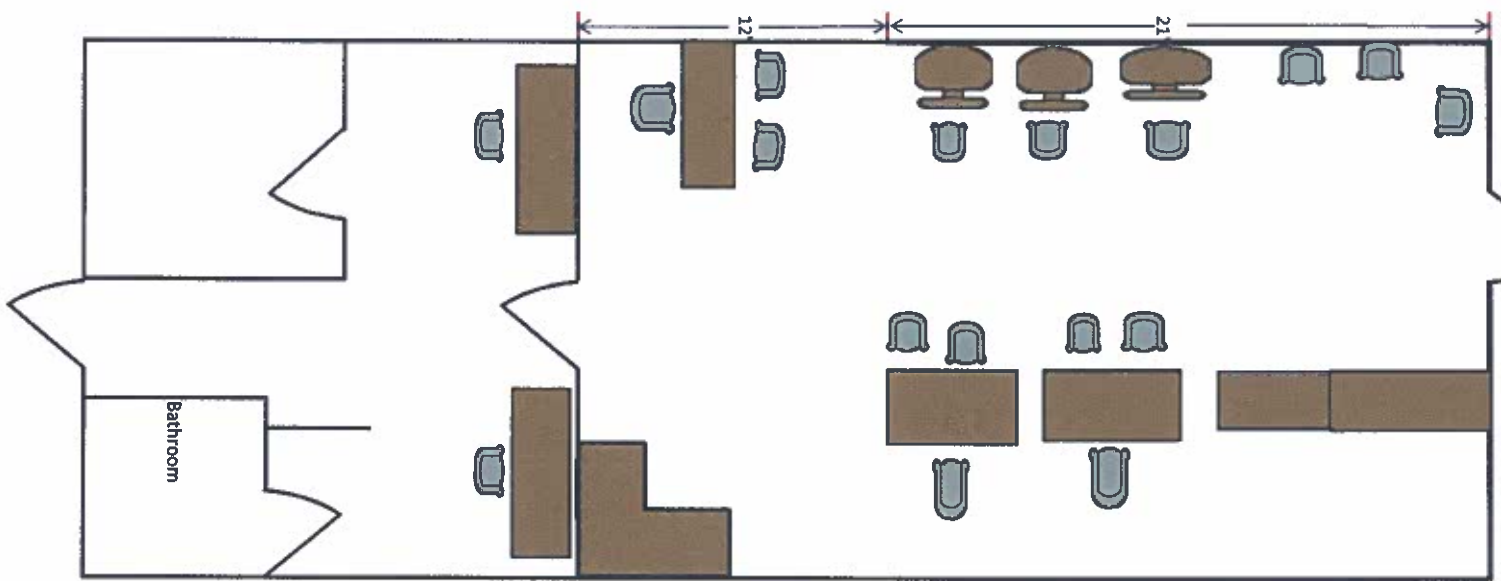

Exhibit B

2004 Ximeno Ave. Long Beach, CA 90815

Each box equals 1'x1'.

GREAT CLIPS

1996 - 2004

1996 - 2004

MONEY COPS

The Green Point