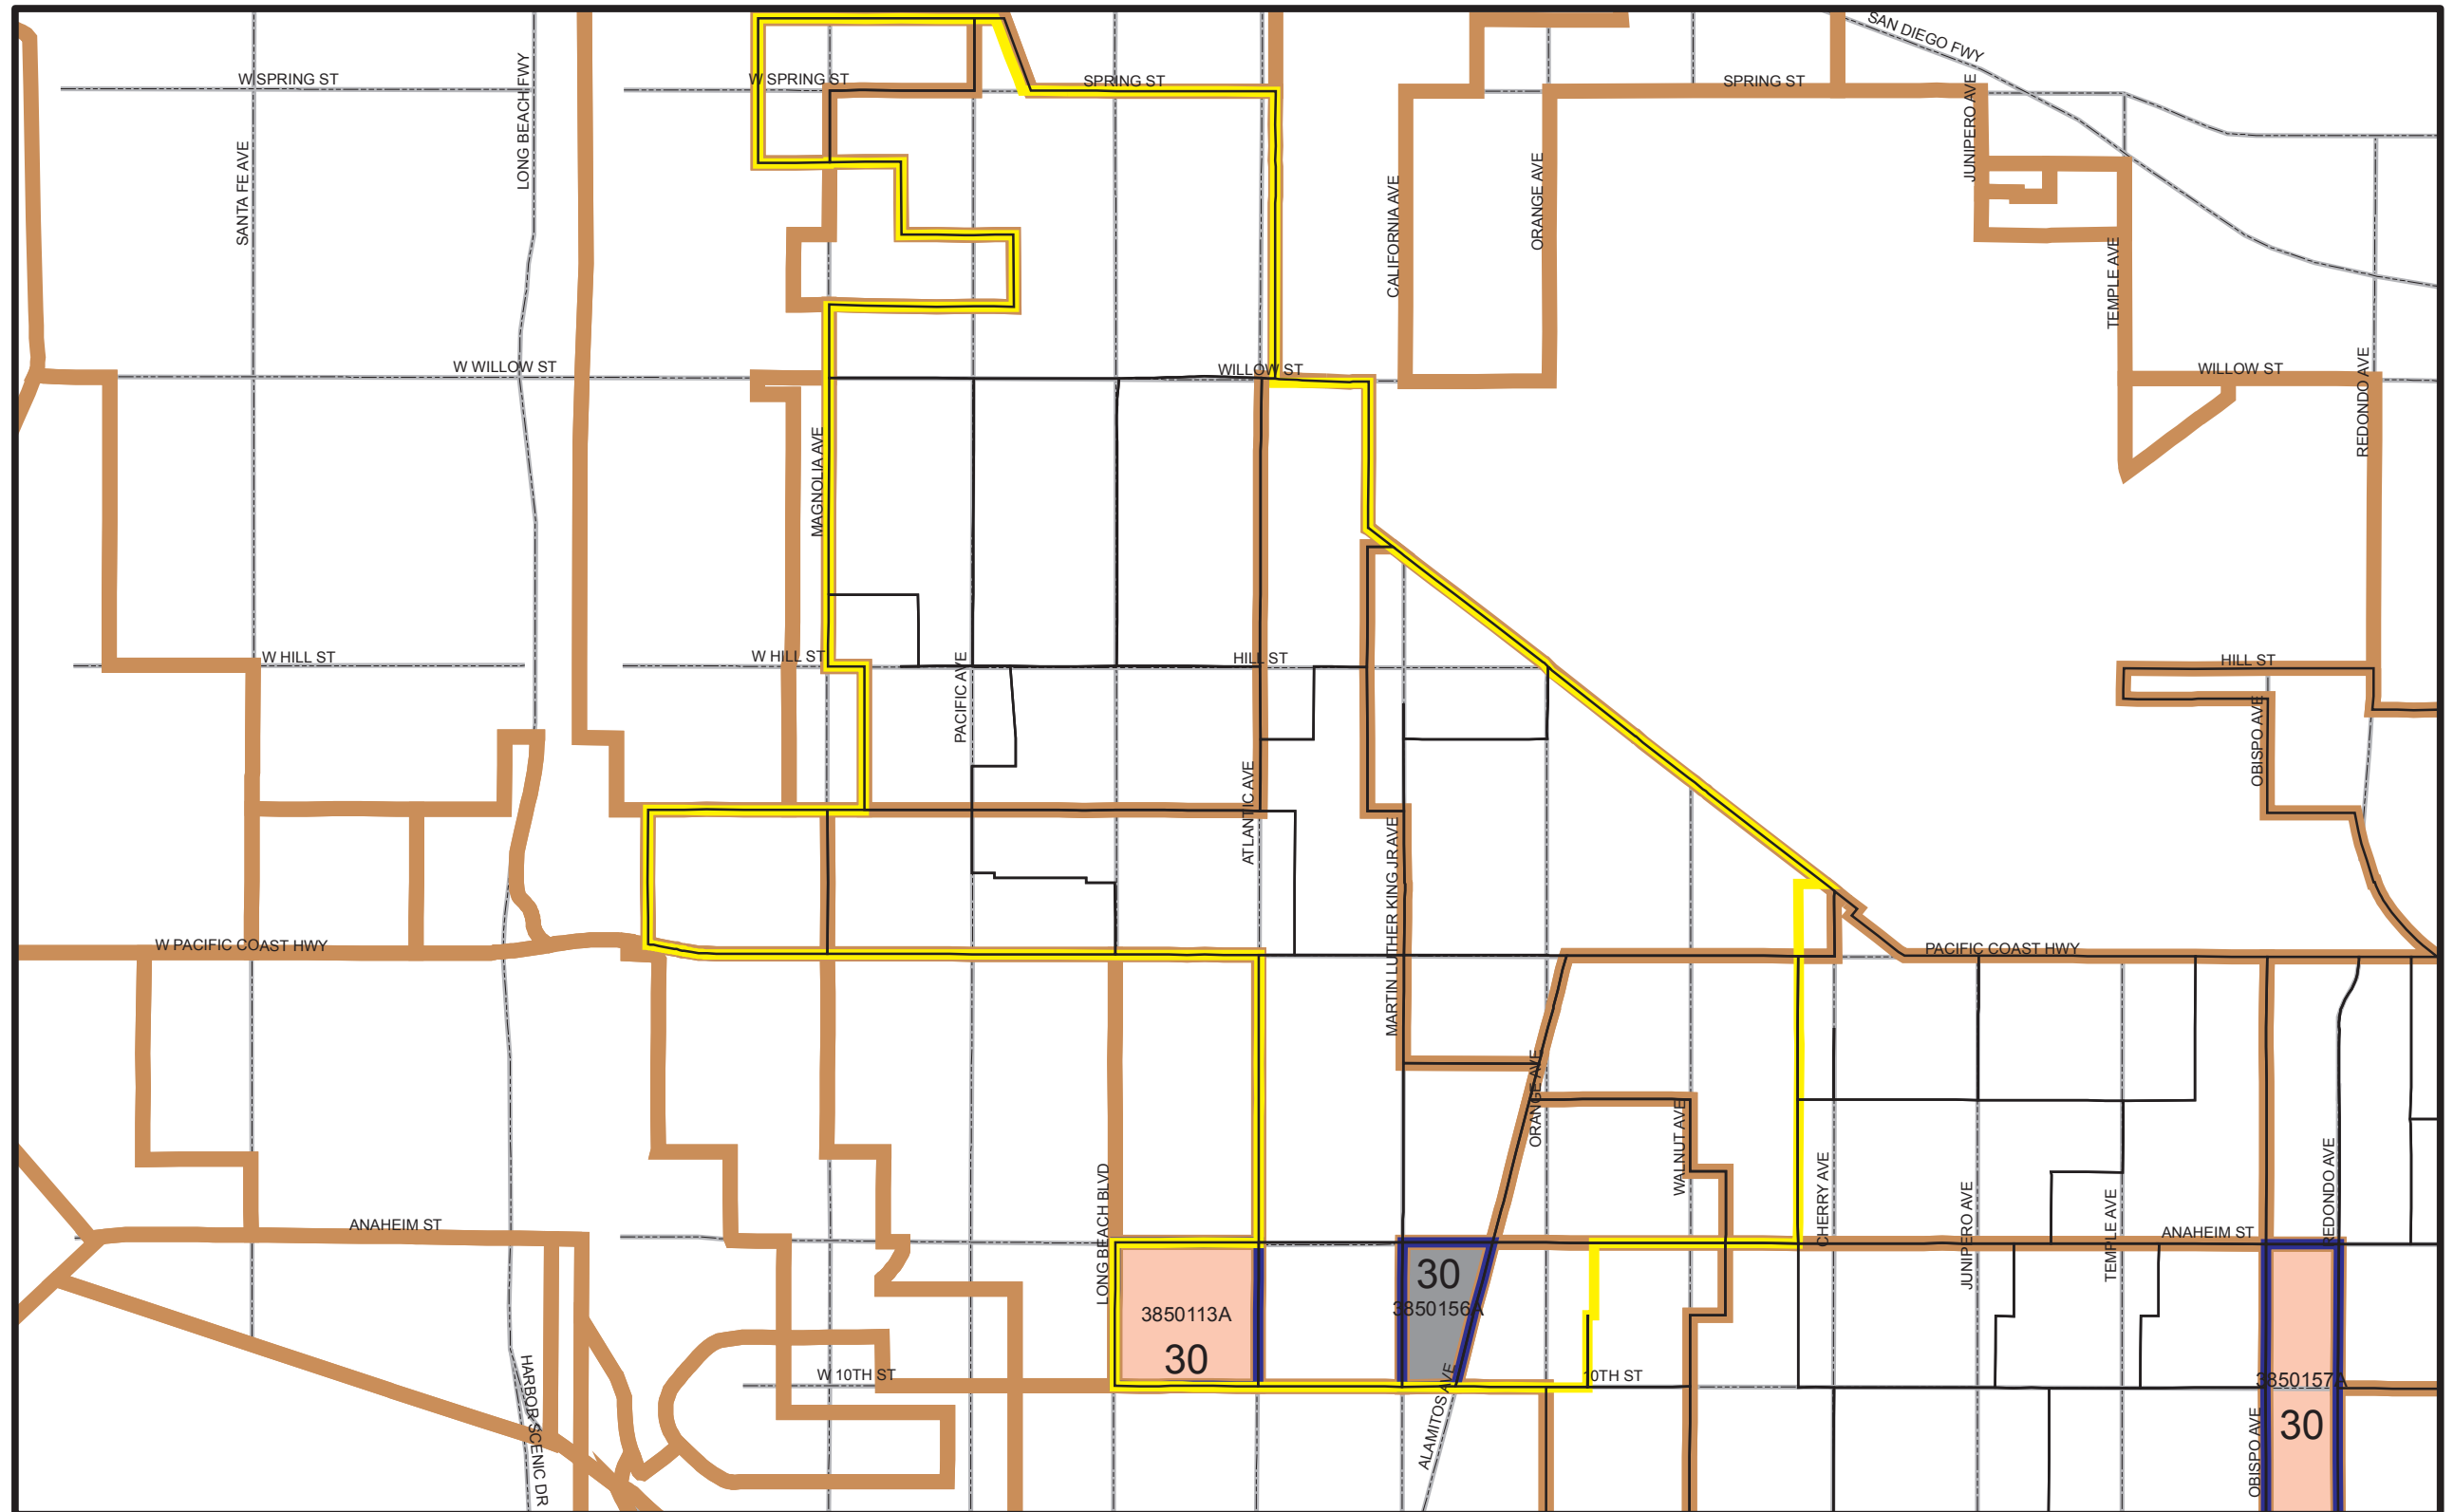

City of Long Beach - Council District 6

Legend

- Council District 6 Boundaries
- Ballot Group 30
- RR/CC Boundaries
- Vote by Mail Precinct
- Consolidation