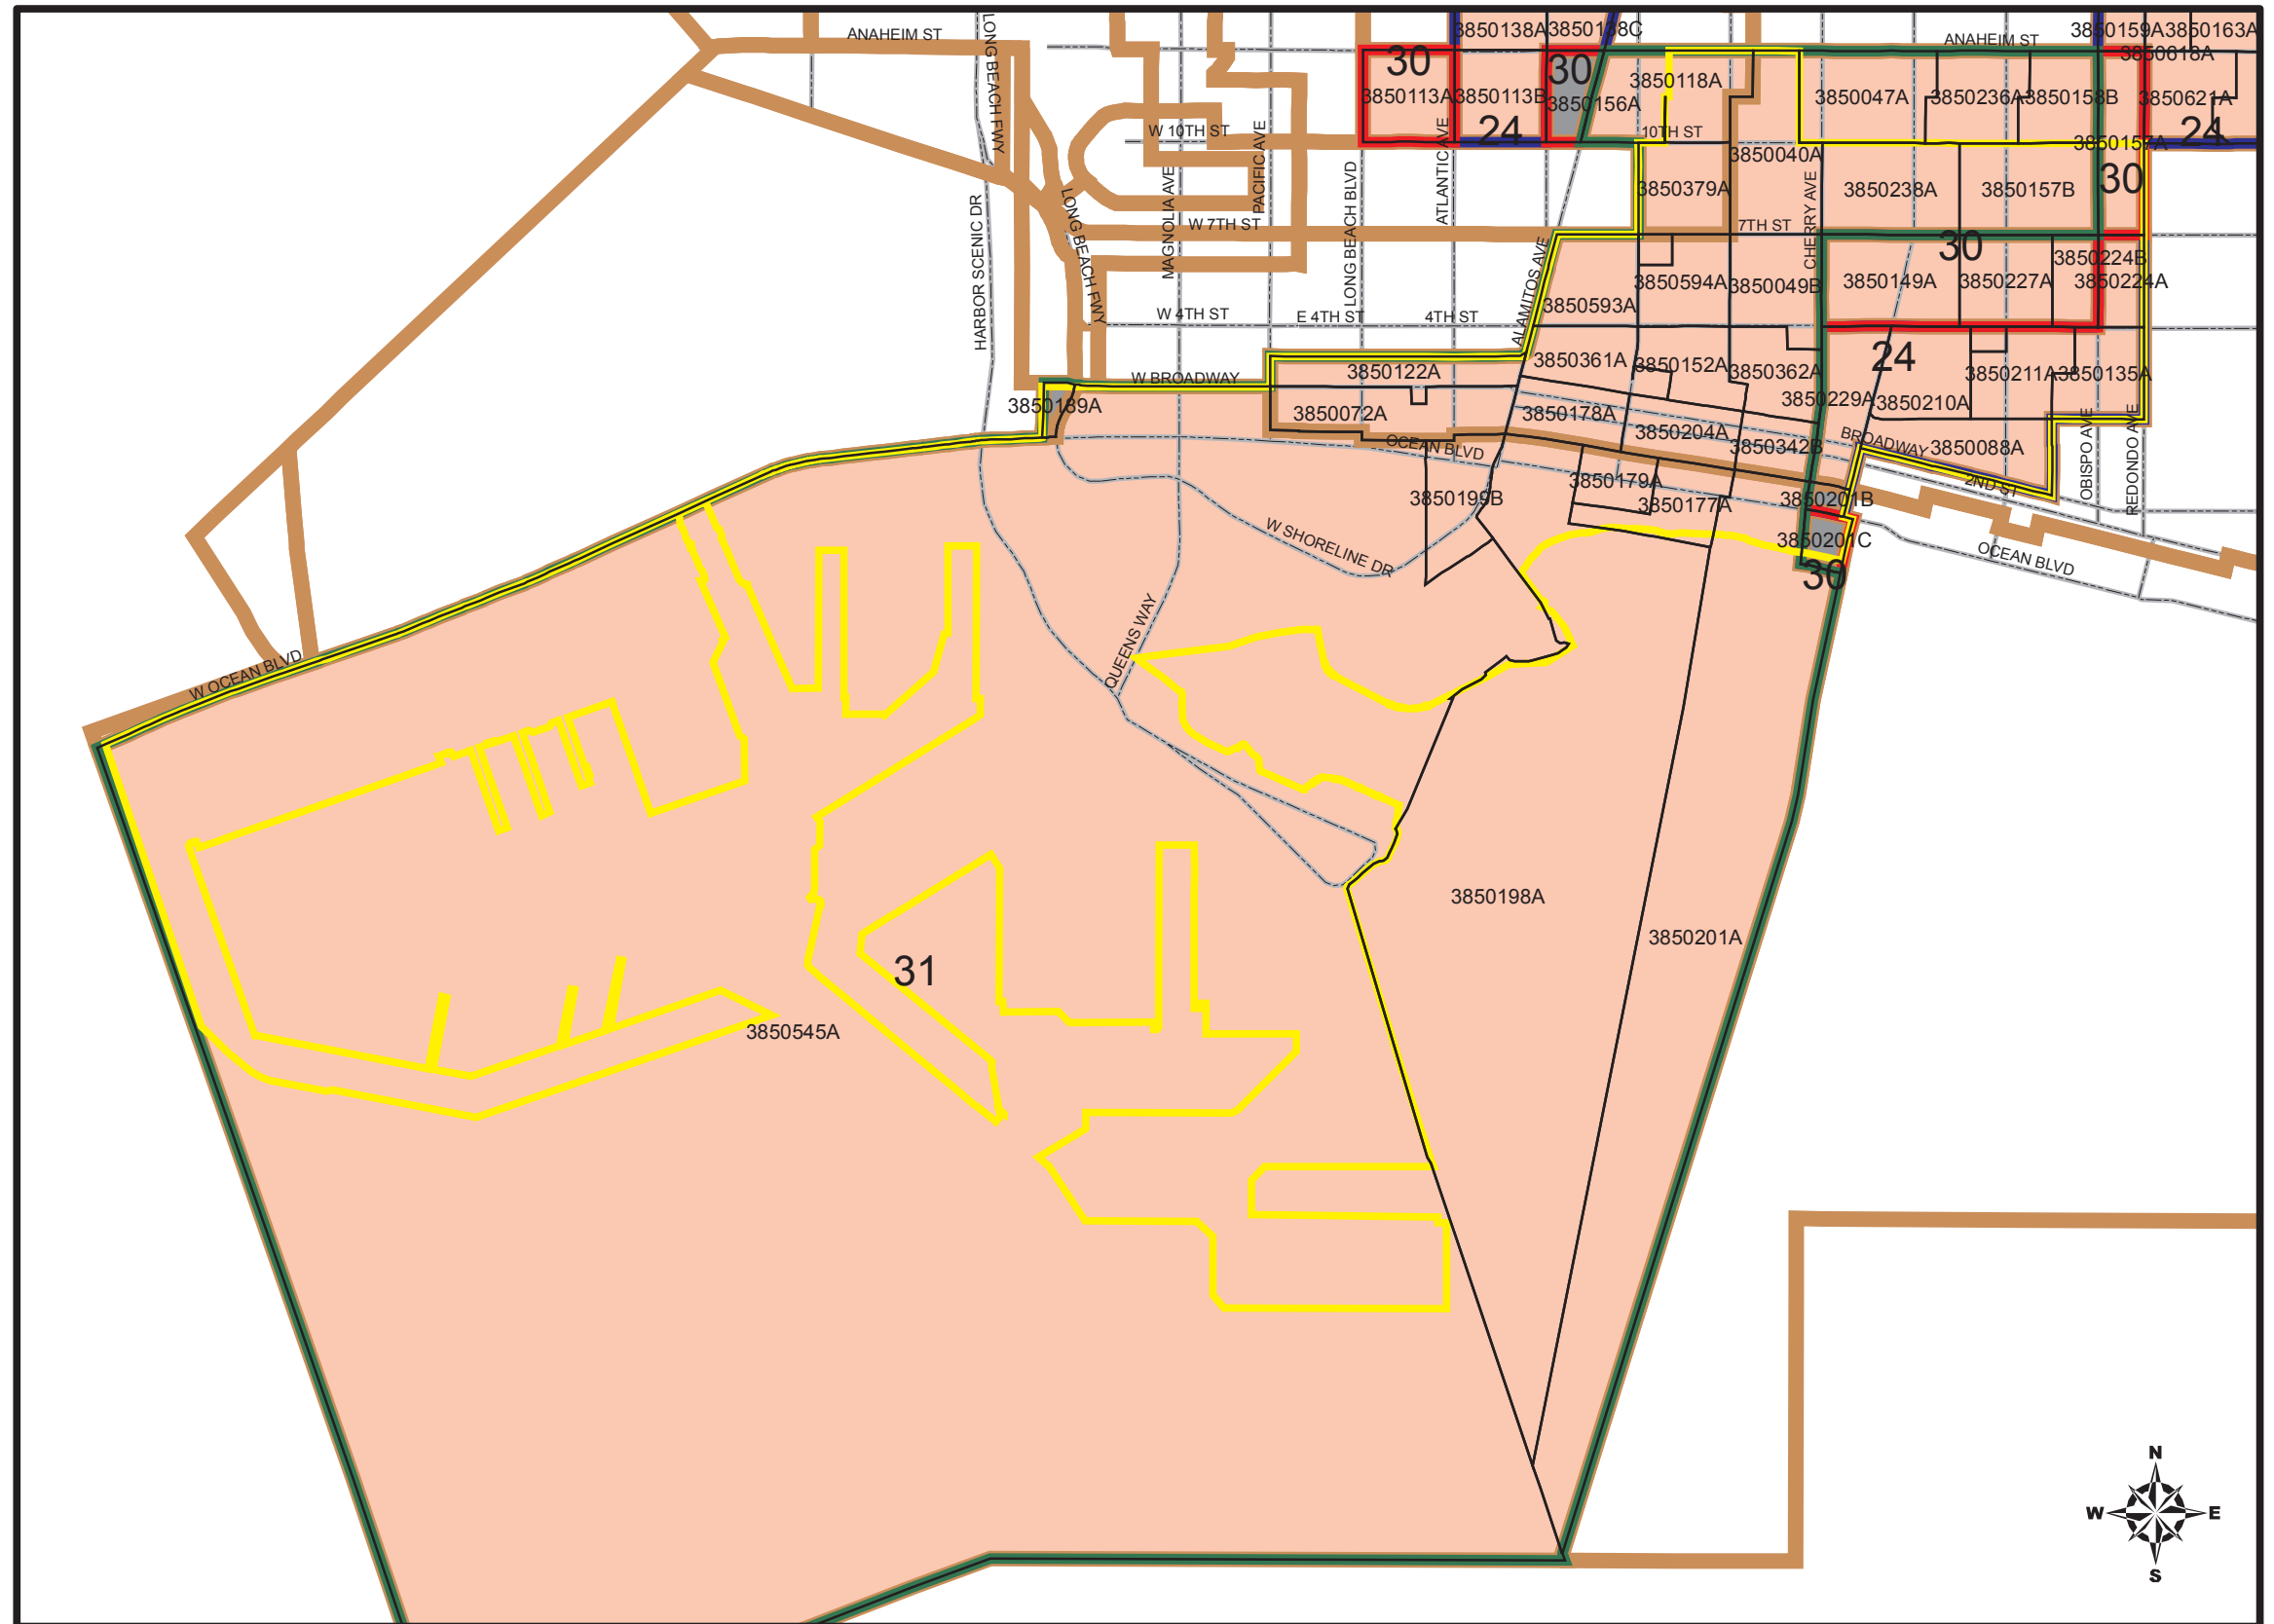

City of Long Beach - Council District 2

Legend

- Council District 2 Boundaries
- Ballot Group 24
- Ballot Group 30
- Ballot Group 31
- RR/CC Boundaries
- Vote by Mail Precinct
- Consolidation