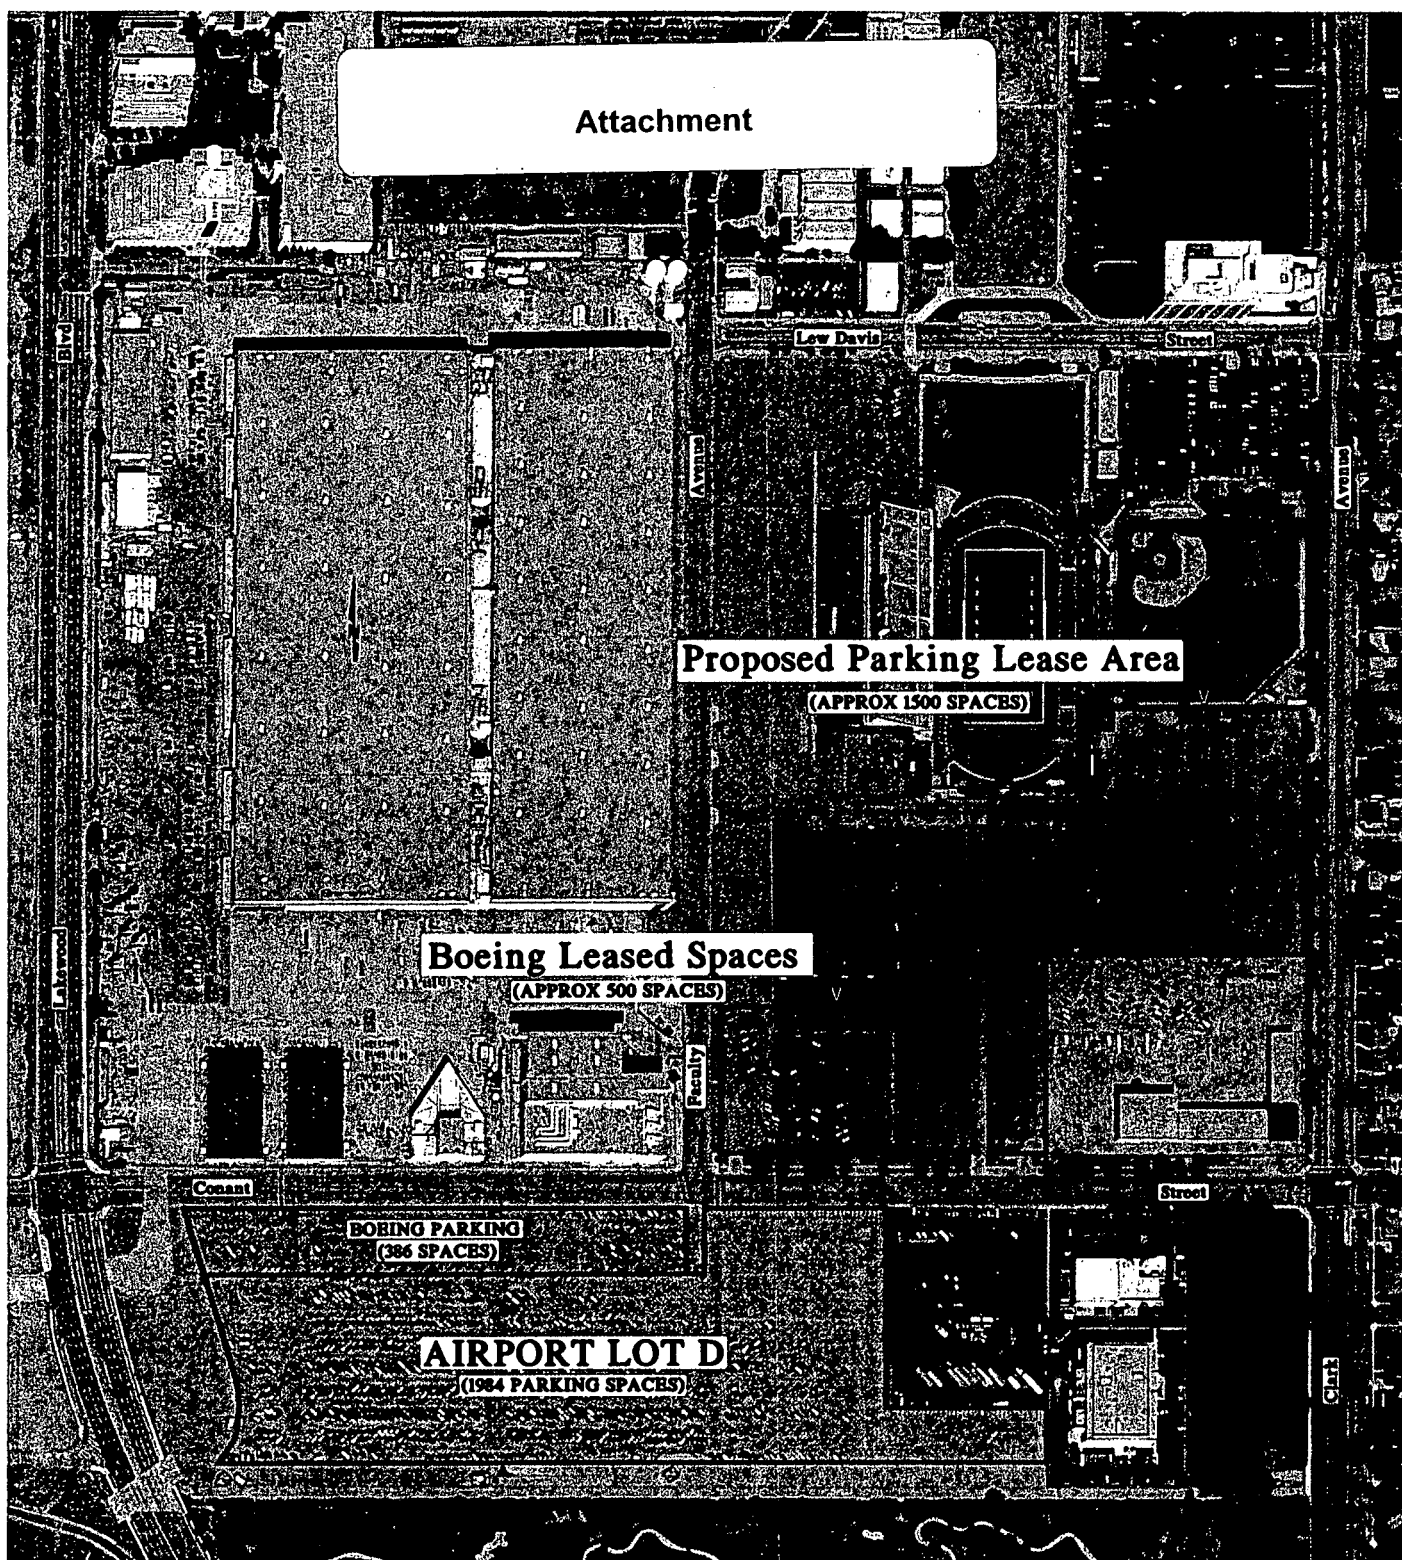

Attachment

s.smith/public works/engineering

CITY OF LONG BEACH - CALIFORNIA  
DEPARTMENT OF PUBLIC WORKS - CHRISTINE F. ANDERSEN DIRECTOR

Vicinity Map for  
**Proposed City Leased Parking  
at Veterans Stadium**