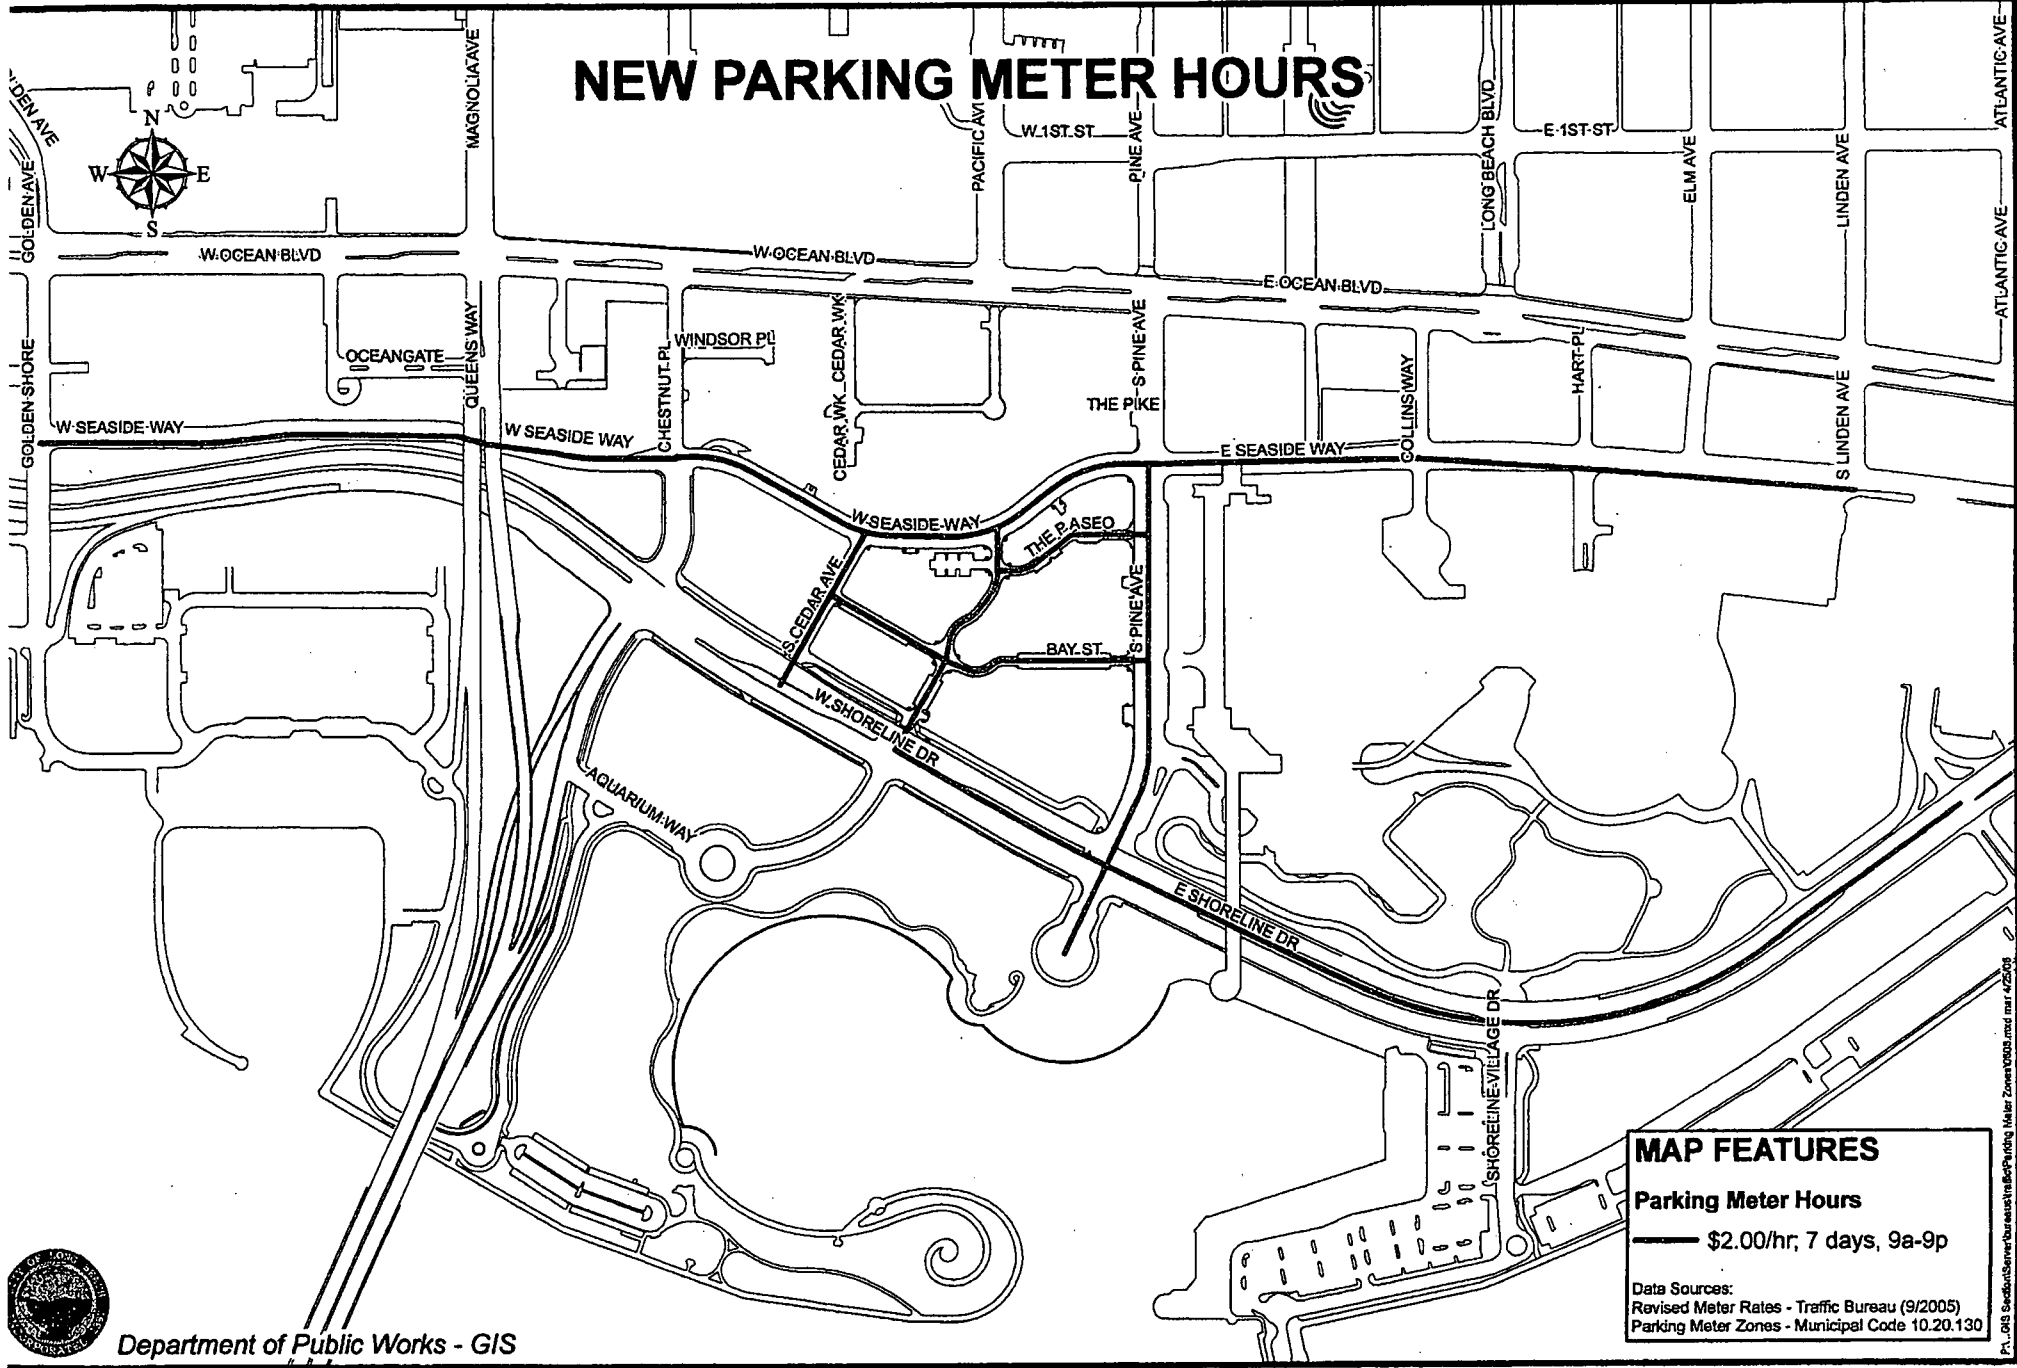

NEW PARKING METER HOURS

MAP FEATURES

Parking Meter Hours

— \$2.00/hr, 7 days, 9a-9p

Data Sources:
 Revised Meter Rates - Traffic Bureau (9/2005)
 Parking Meter Zones - Municipal Code 10.20.130