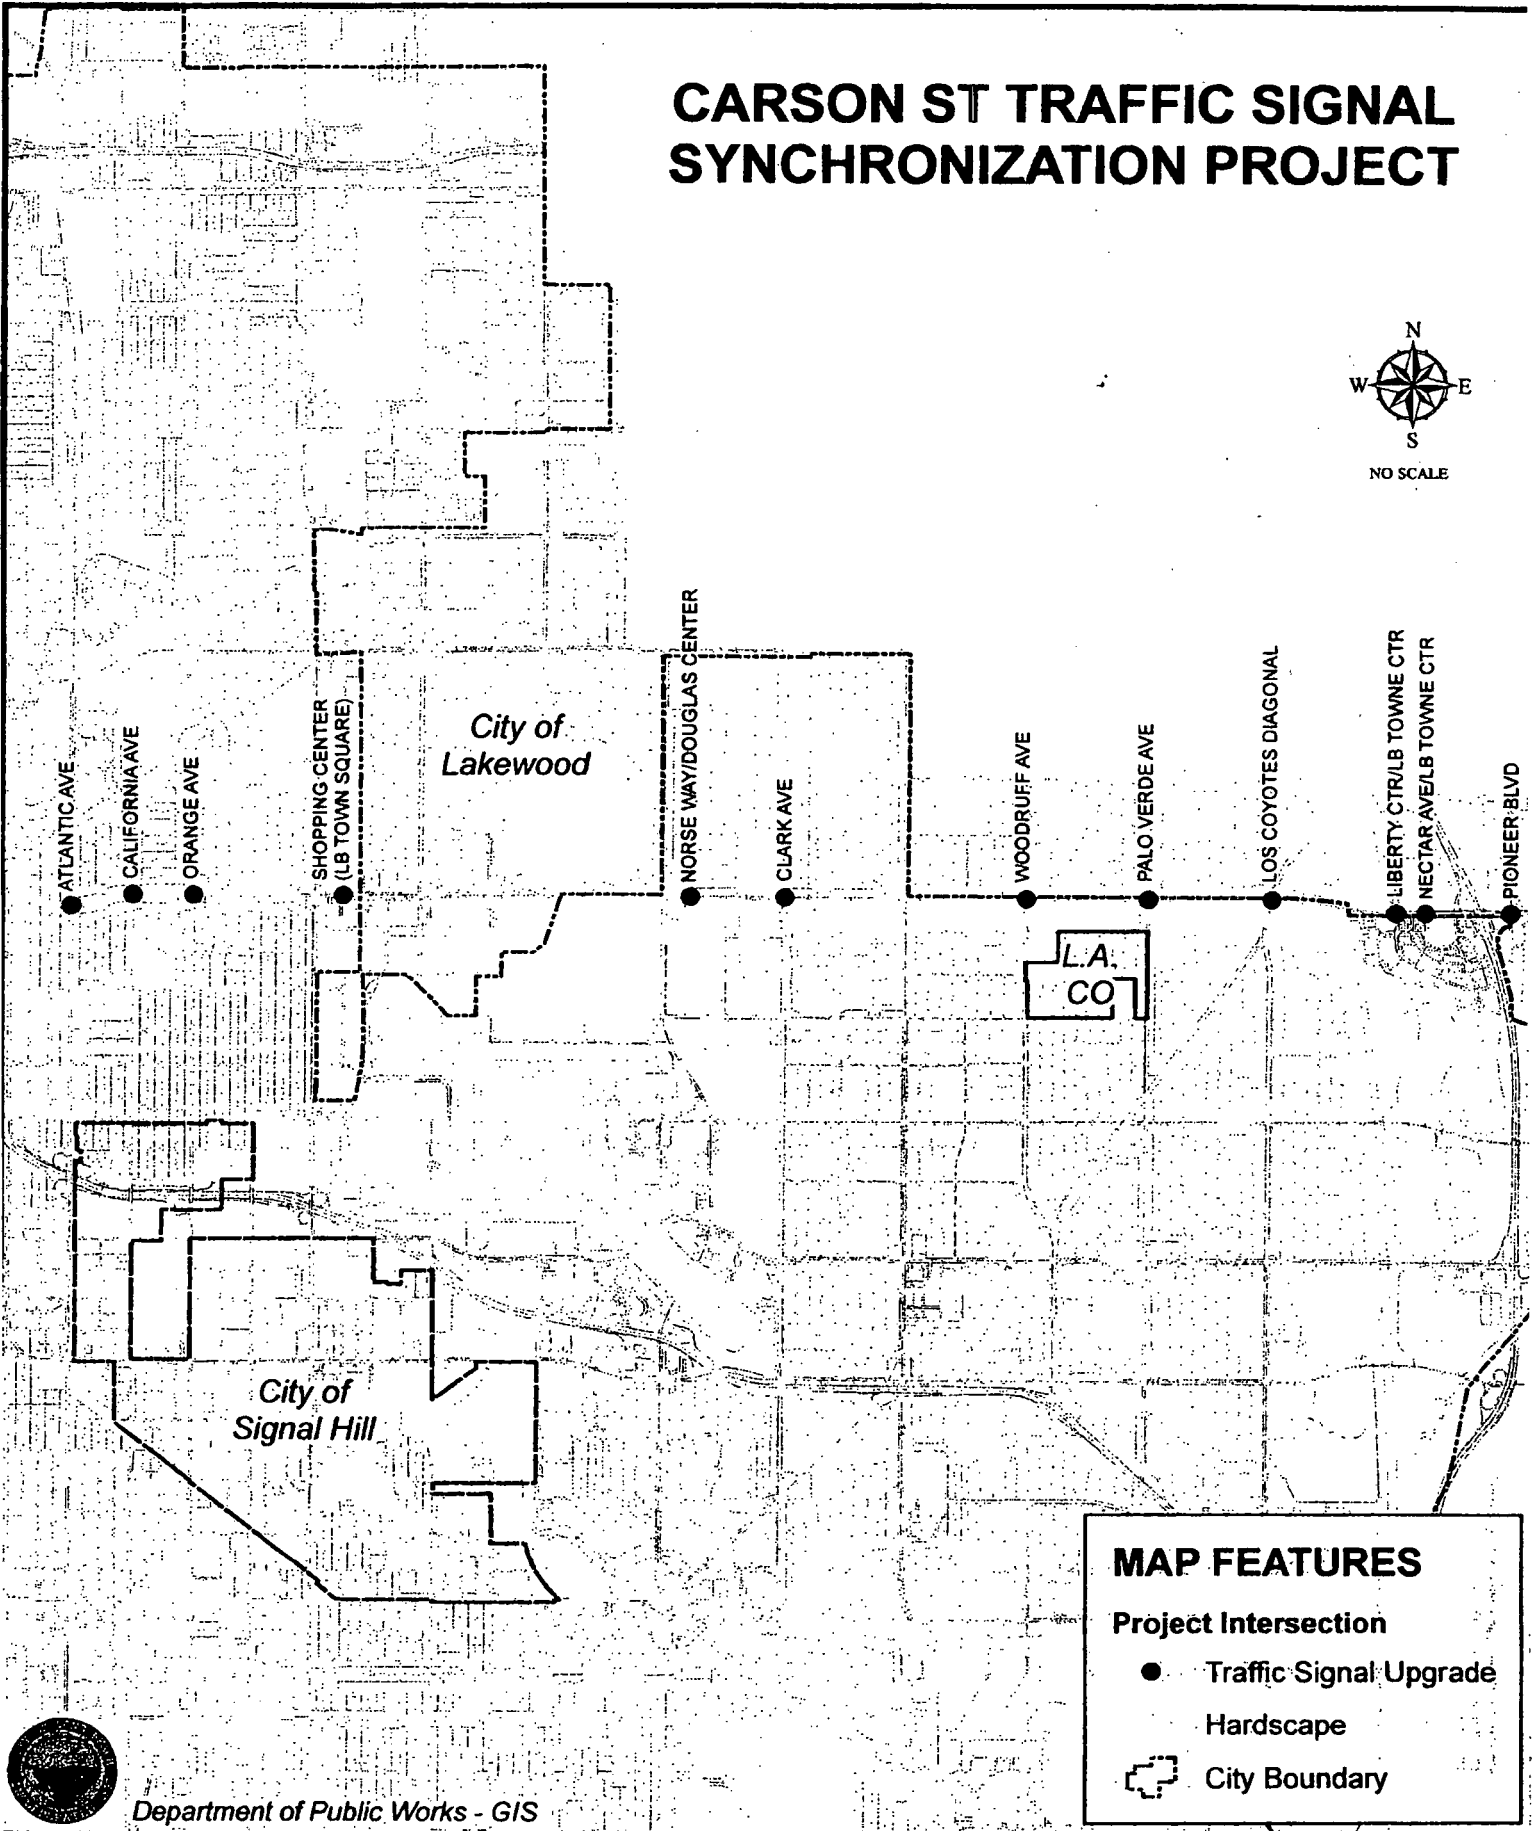

CARSON ST TRAFFIC SIGNAL SYNCHRONIZATION PROJECT

MAP FEATURES

Project Intersection

- Traffic Signal Upgrade
- Hardscape
- ⊞ City Boundary