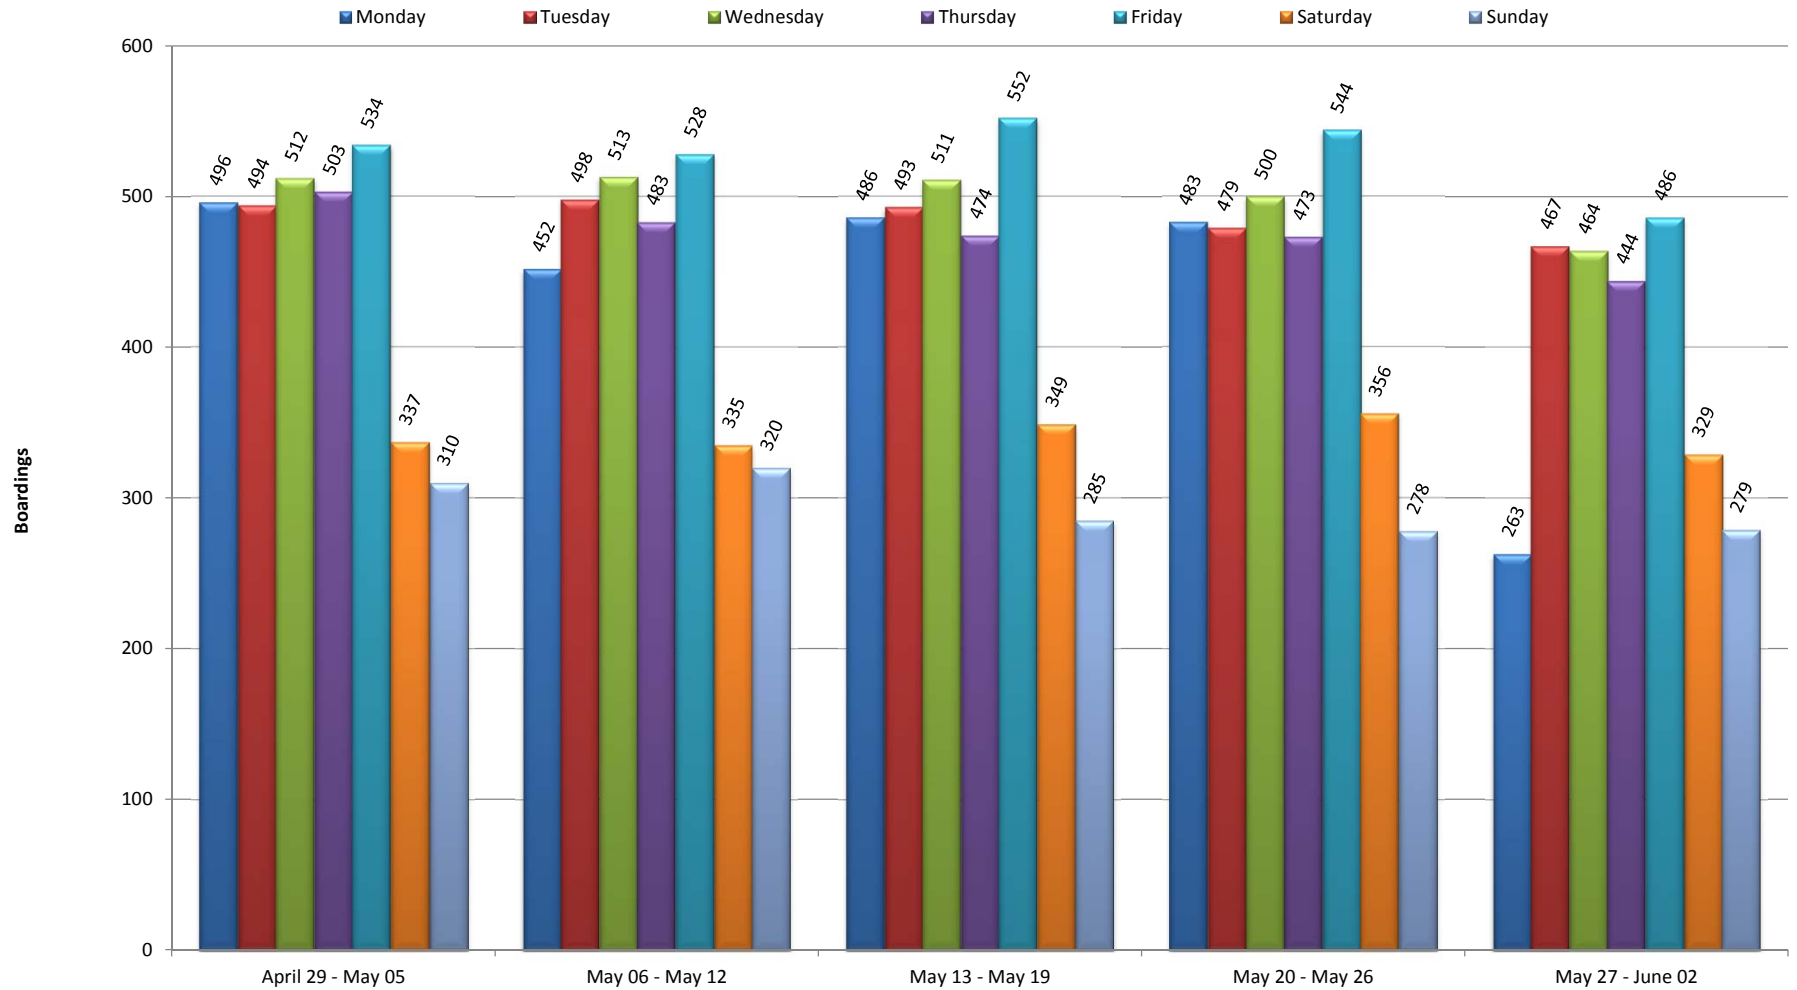

BSBA Daily Boardings by Week