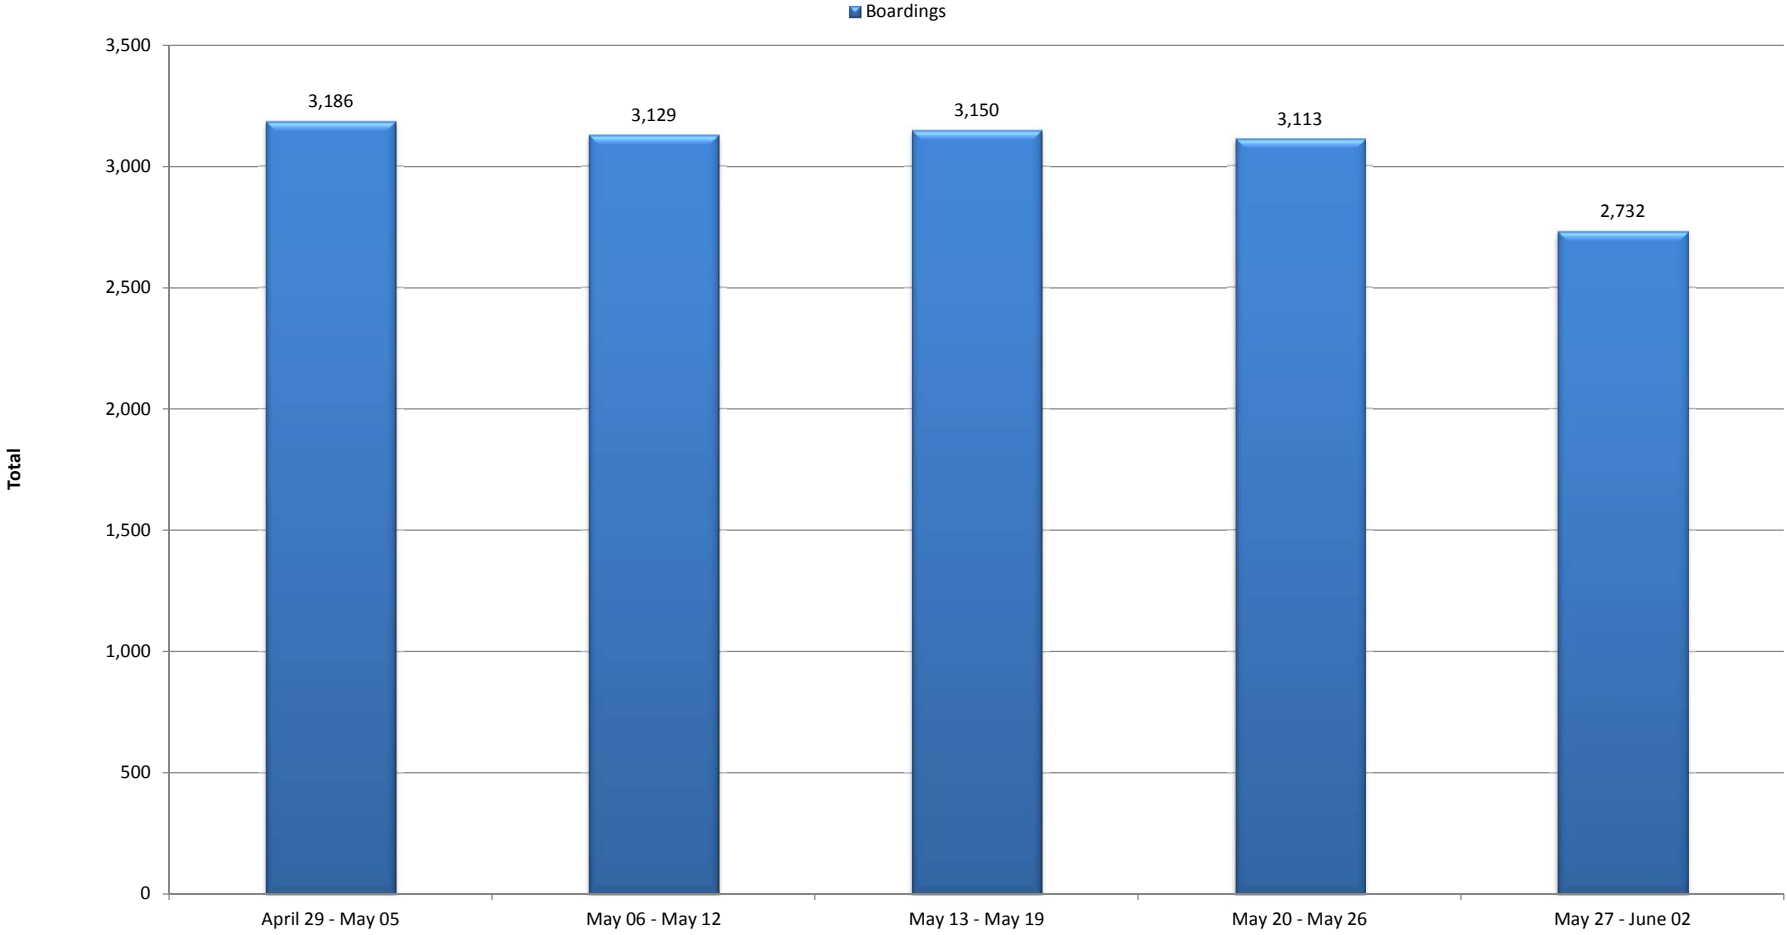

Weekly BSBA Performance