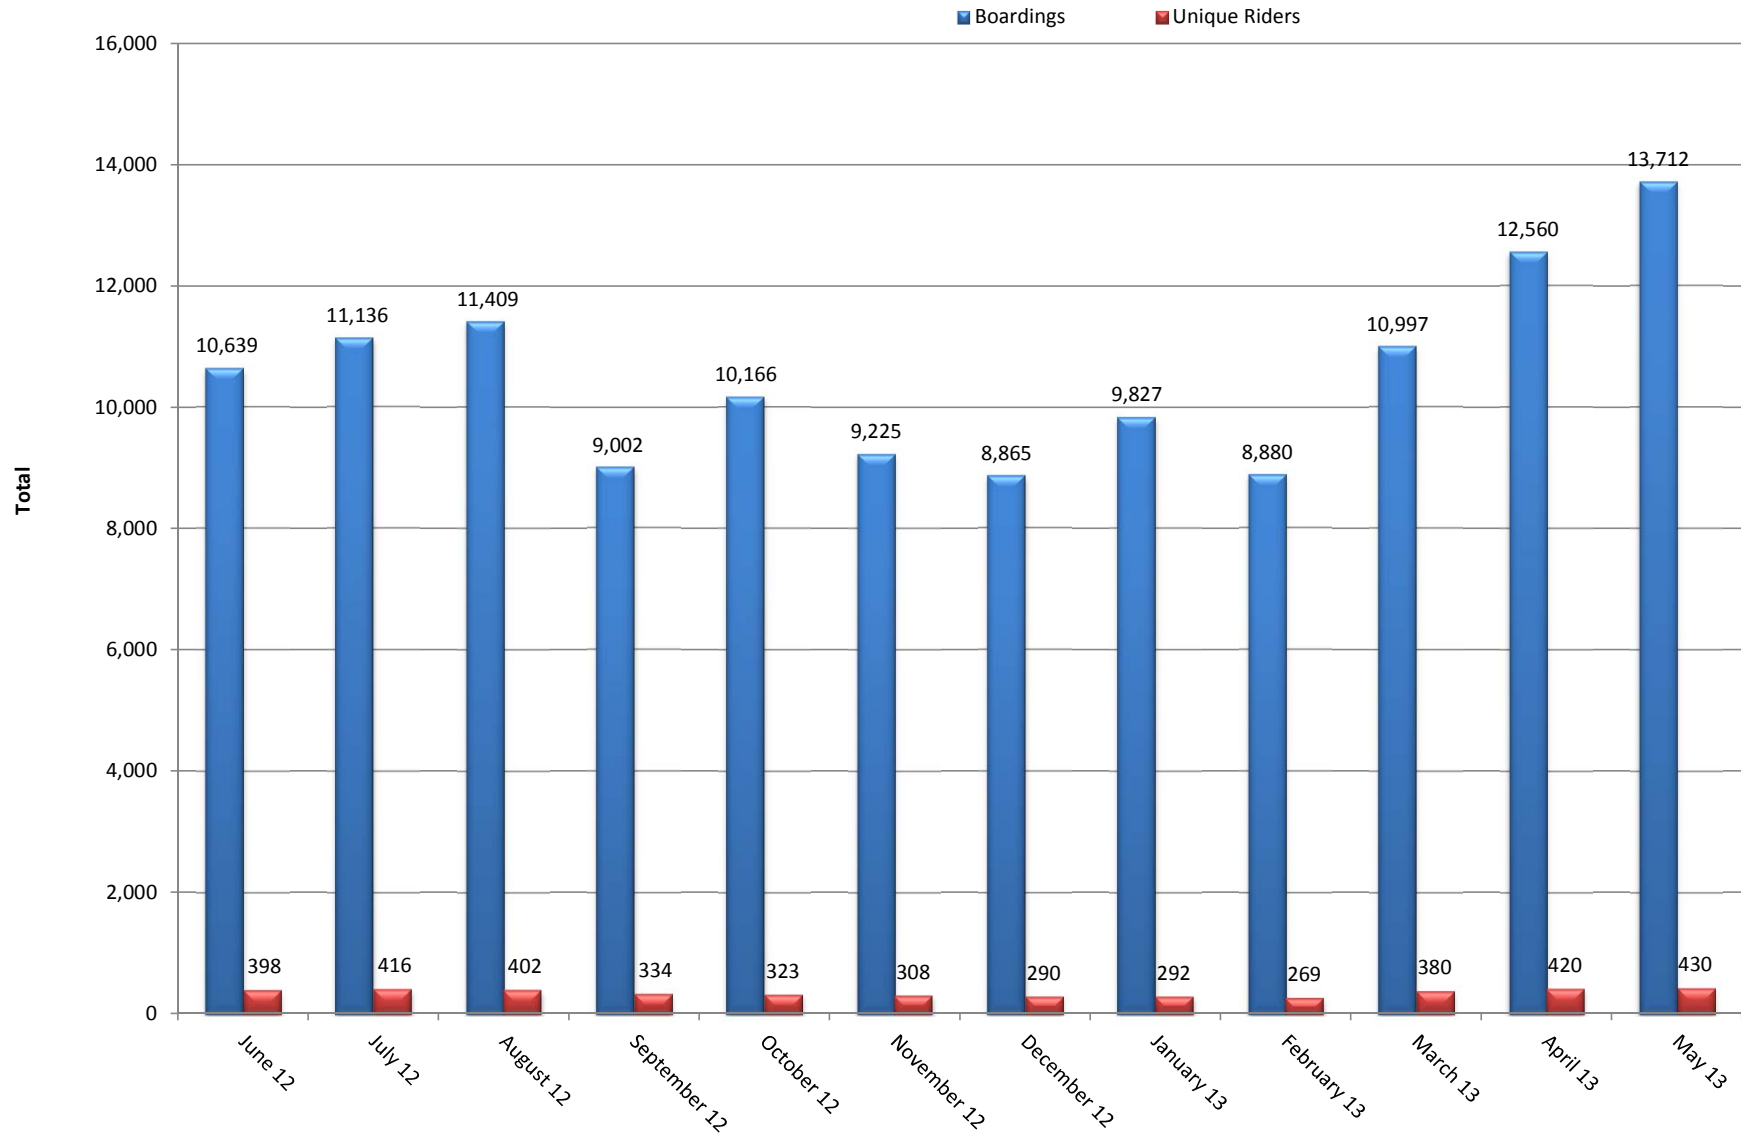

BSBA LINE SUMMARY

May 1 - May 31, 2013

Margin of error: ±5%.

	Boardings
Line 121 Ocean Blvd./CSULB/Outer Circle	4,606
Lines 50 & 60* (51, 61)	1,579
Lines 10, 20 & 70* (1, 21, 22, 71, 72)	1,261
Line 40* (45, 46)	1,250
Line 90* (91, 92, 93, 94, ZAP 96)	1,158
Line 170* (171, 172, 173, 174, ZAP 176)	998
Line 110* (111, 112)	761
Route 131 Redondo Ave. to Seal Beach	732

	Boardings
Line 190* (191, 192)	496
Line 151 4th Street	493
Line 100* (101, 102, 103,104)	191
Line 180* (181, 182)	132
Route 81 10th St. to CSULB	39
Passport Downtown Long Beach	0
Other/Undetermined	17

* Lines report aggregated data for all route numbers listed. Line data is in addition to any data reported for specific route numbers.

Monthly BSBA Performance

* May 25 - May 31, 2012 is not included (Boardings: 1,589; Unique Riders: 259)

Updated 6/5/2013 by W.Ma