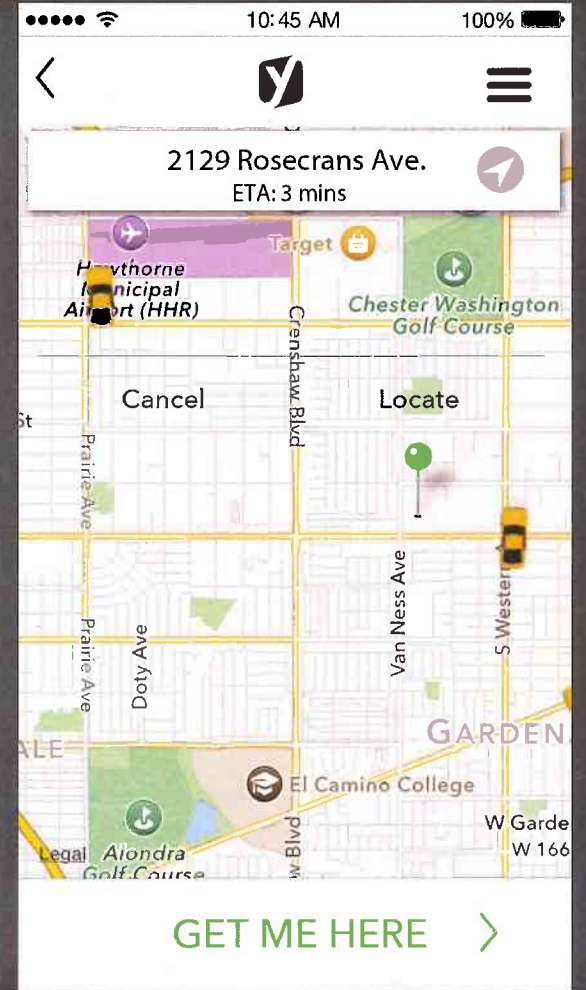

Yellow

L O N G B E A C H

562.444.4444

Yellow
LONG BEACH

SAFETY
ON

1027

HYBRID

rideyellow.com/app

Cab Design

Top Sign

App

Website
rideyellow.com

Call

562.444.4444

Online

REQUEST CAB