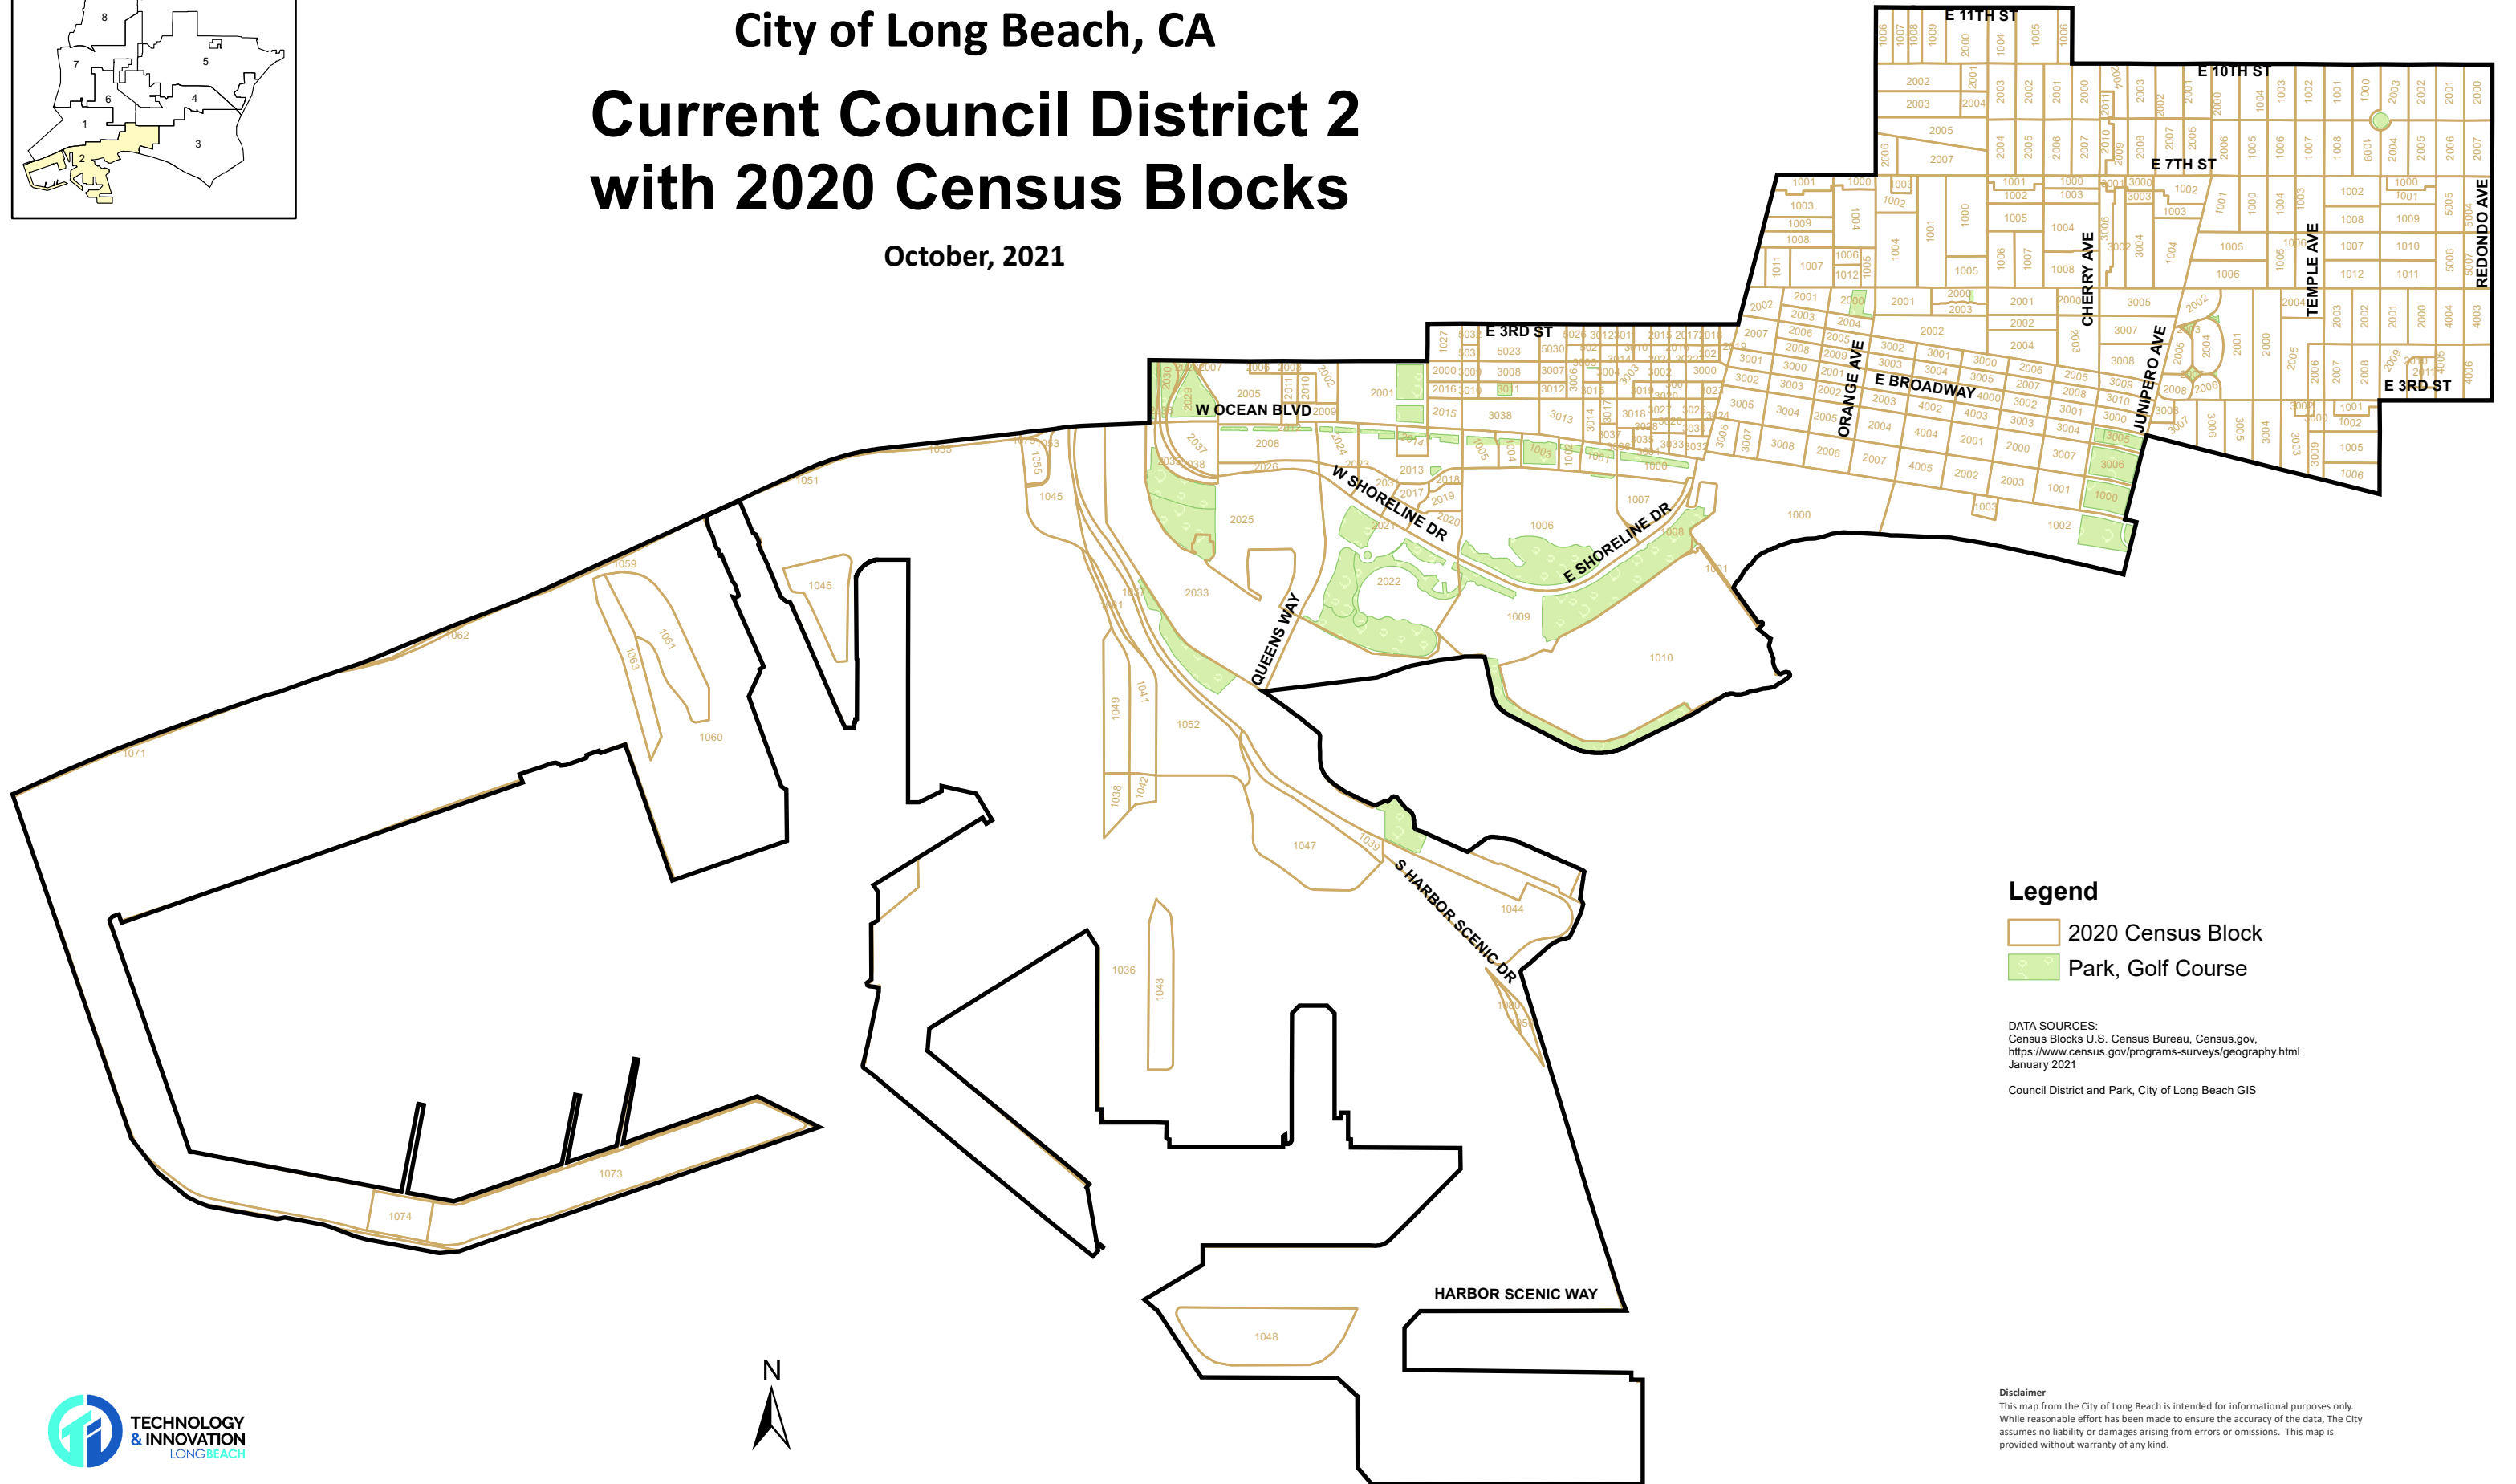

See detail map lower right

City of Long Beach, CA

Current Council District 2 with 2020 Census Blocks

October, 2021

Legend

- 2020 Census Block
- Park, Golf Course

DATA SOURCES:
Census Blocks U.S. Census Bureau, Census.gov.
<https://www.census.gov/programs-surveys/geography.html>
January 2021