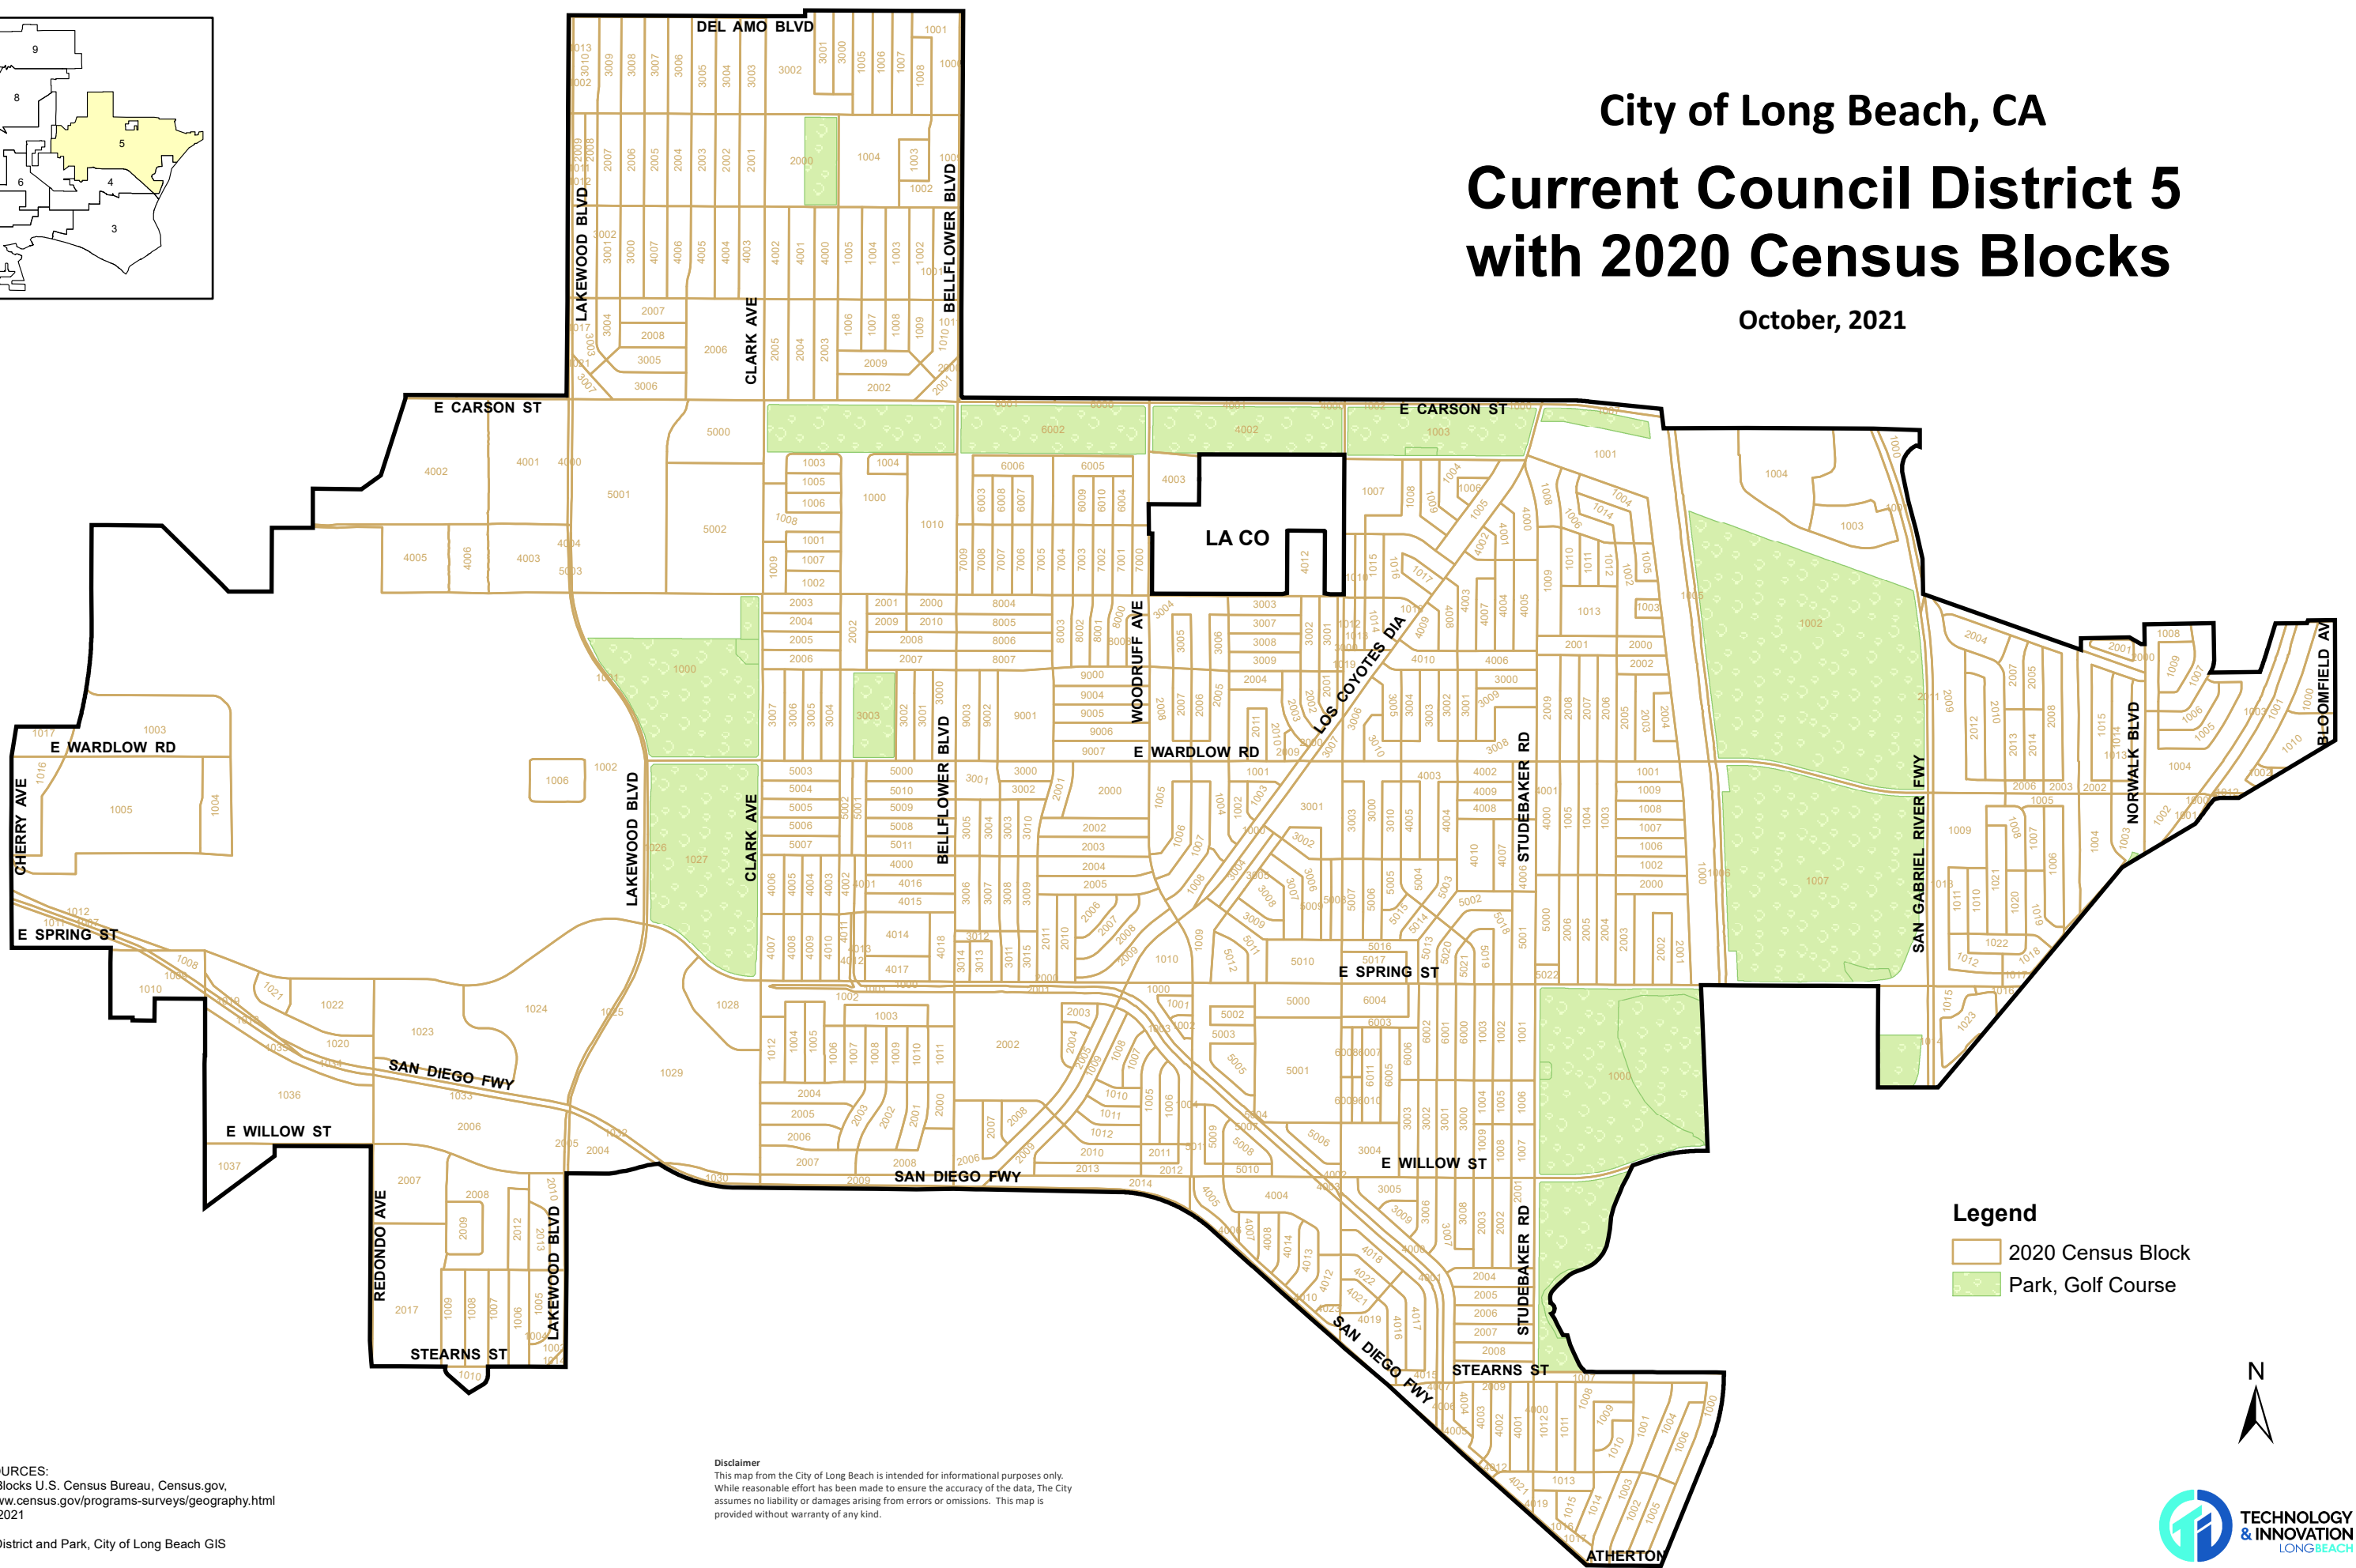

T:\Census 2020\Map\GIS\2020 Census Blocks by Council District.mxd\Council_District_4 - 10/17/21.mxd

City of Long Beach, CA

Current Council District 5 with 2020 Census Blocks

October, 2021

Legend

- 2020 Census Block
- Park, Golf Course