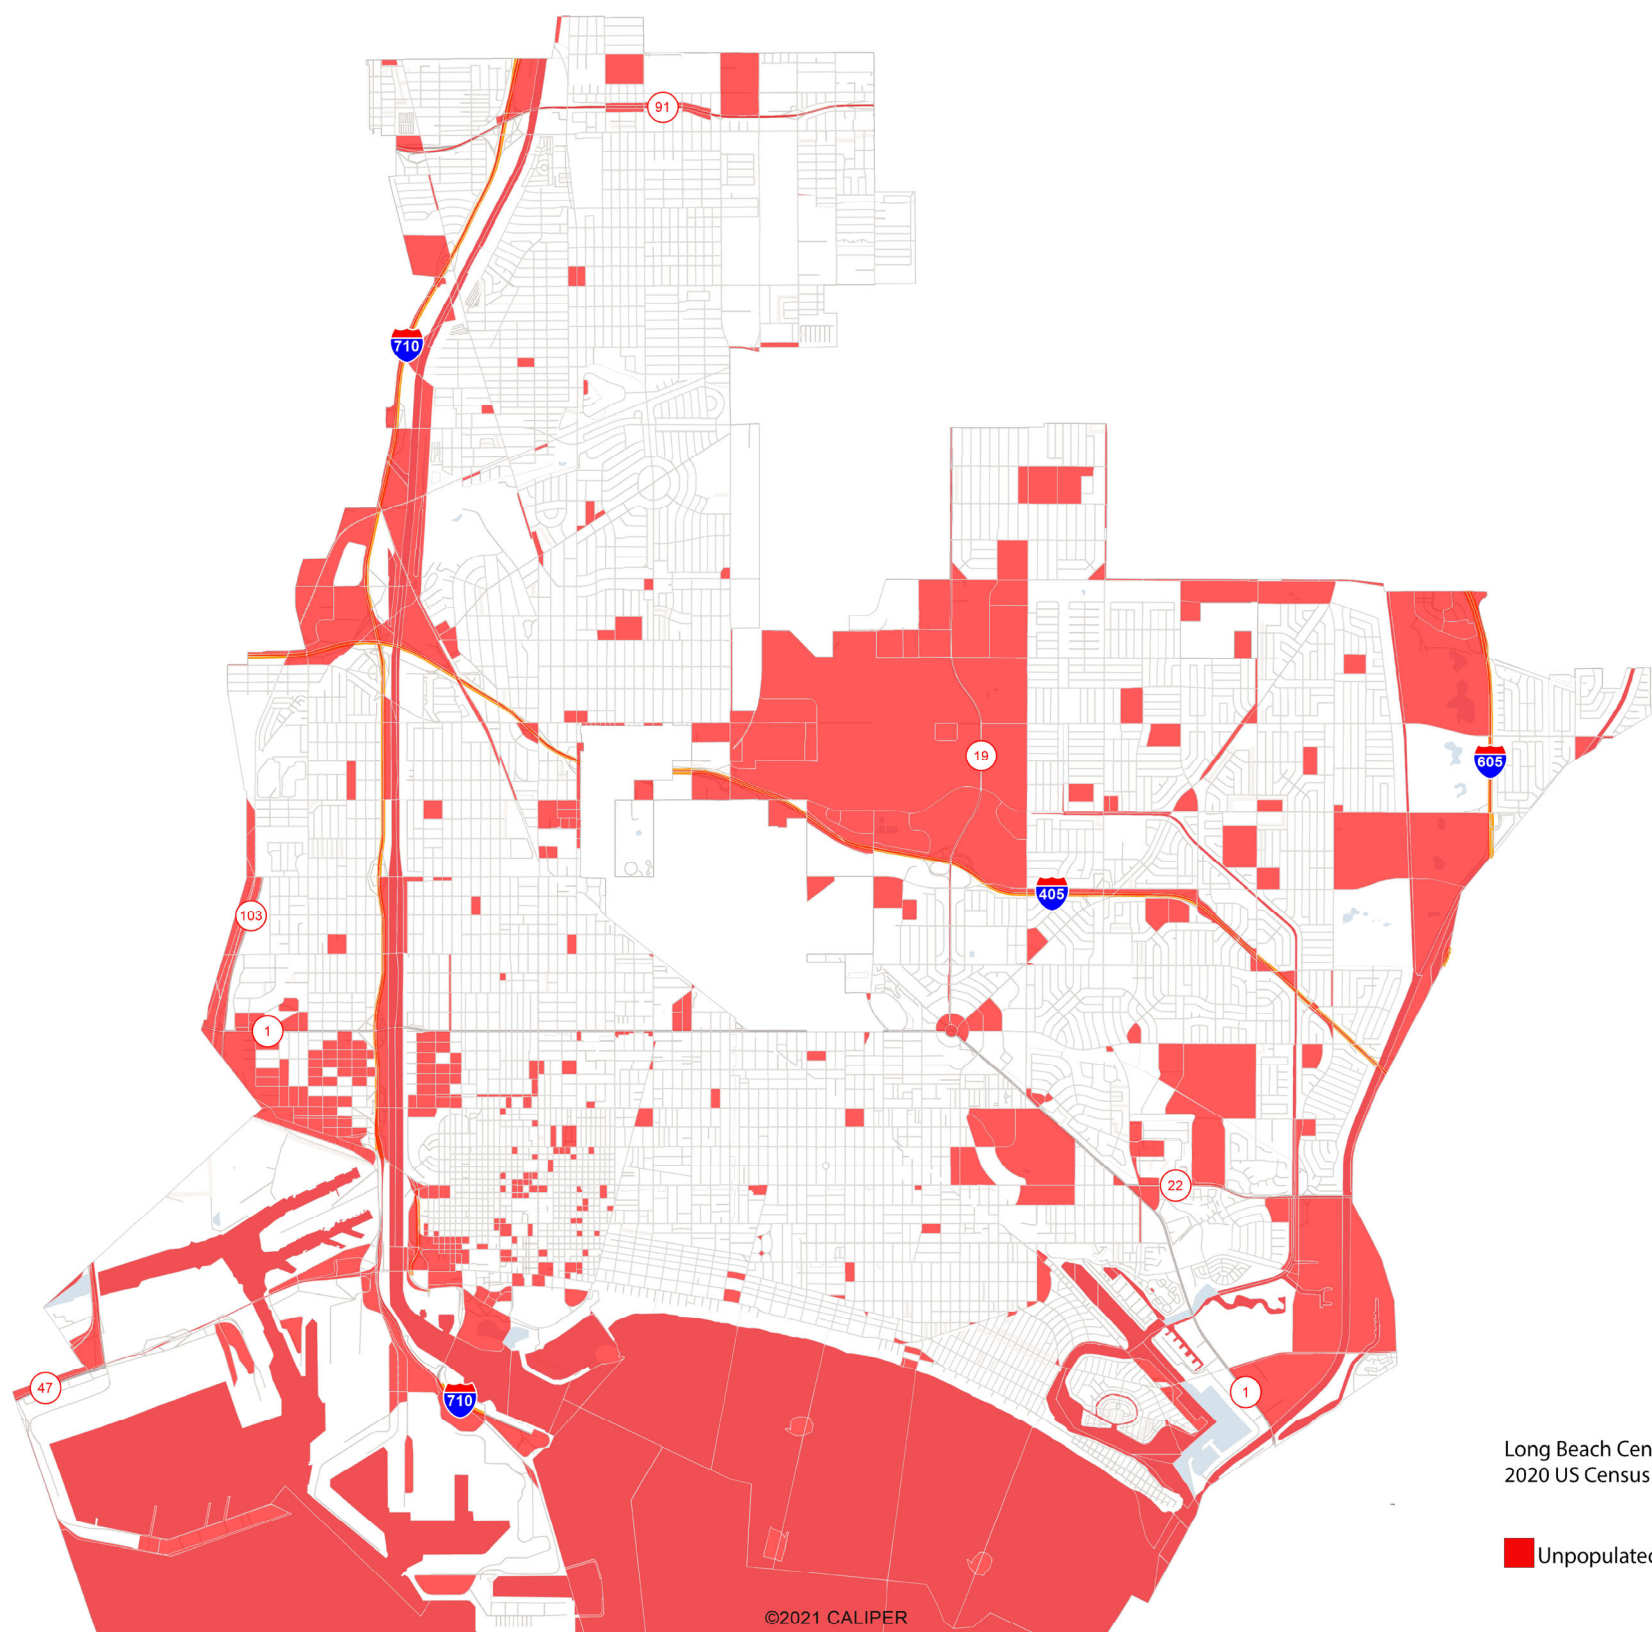

Long Beach Census Blocks
2020 US Census TIGER Files

■ Unpopulated Blocks