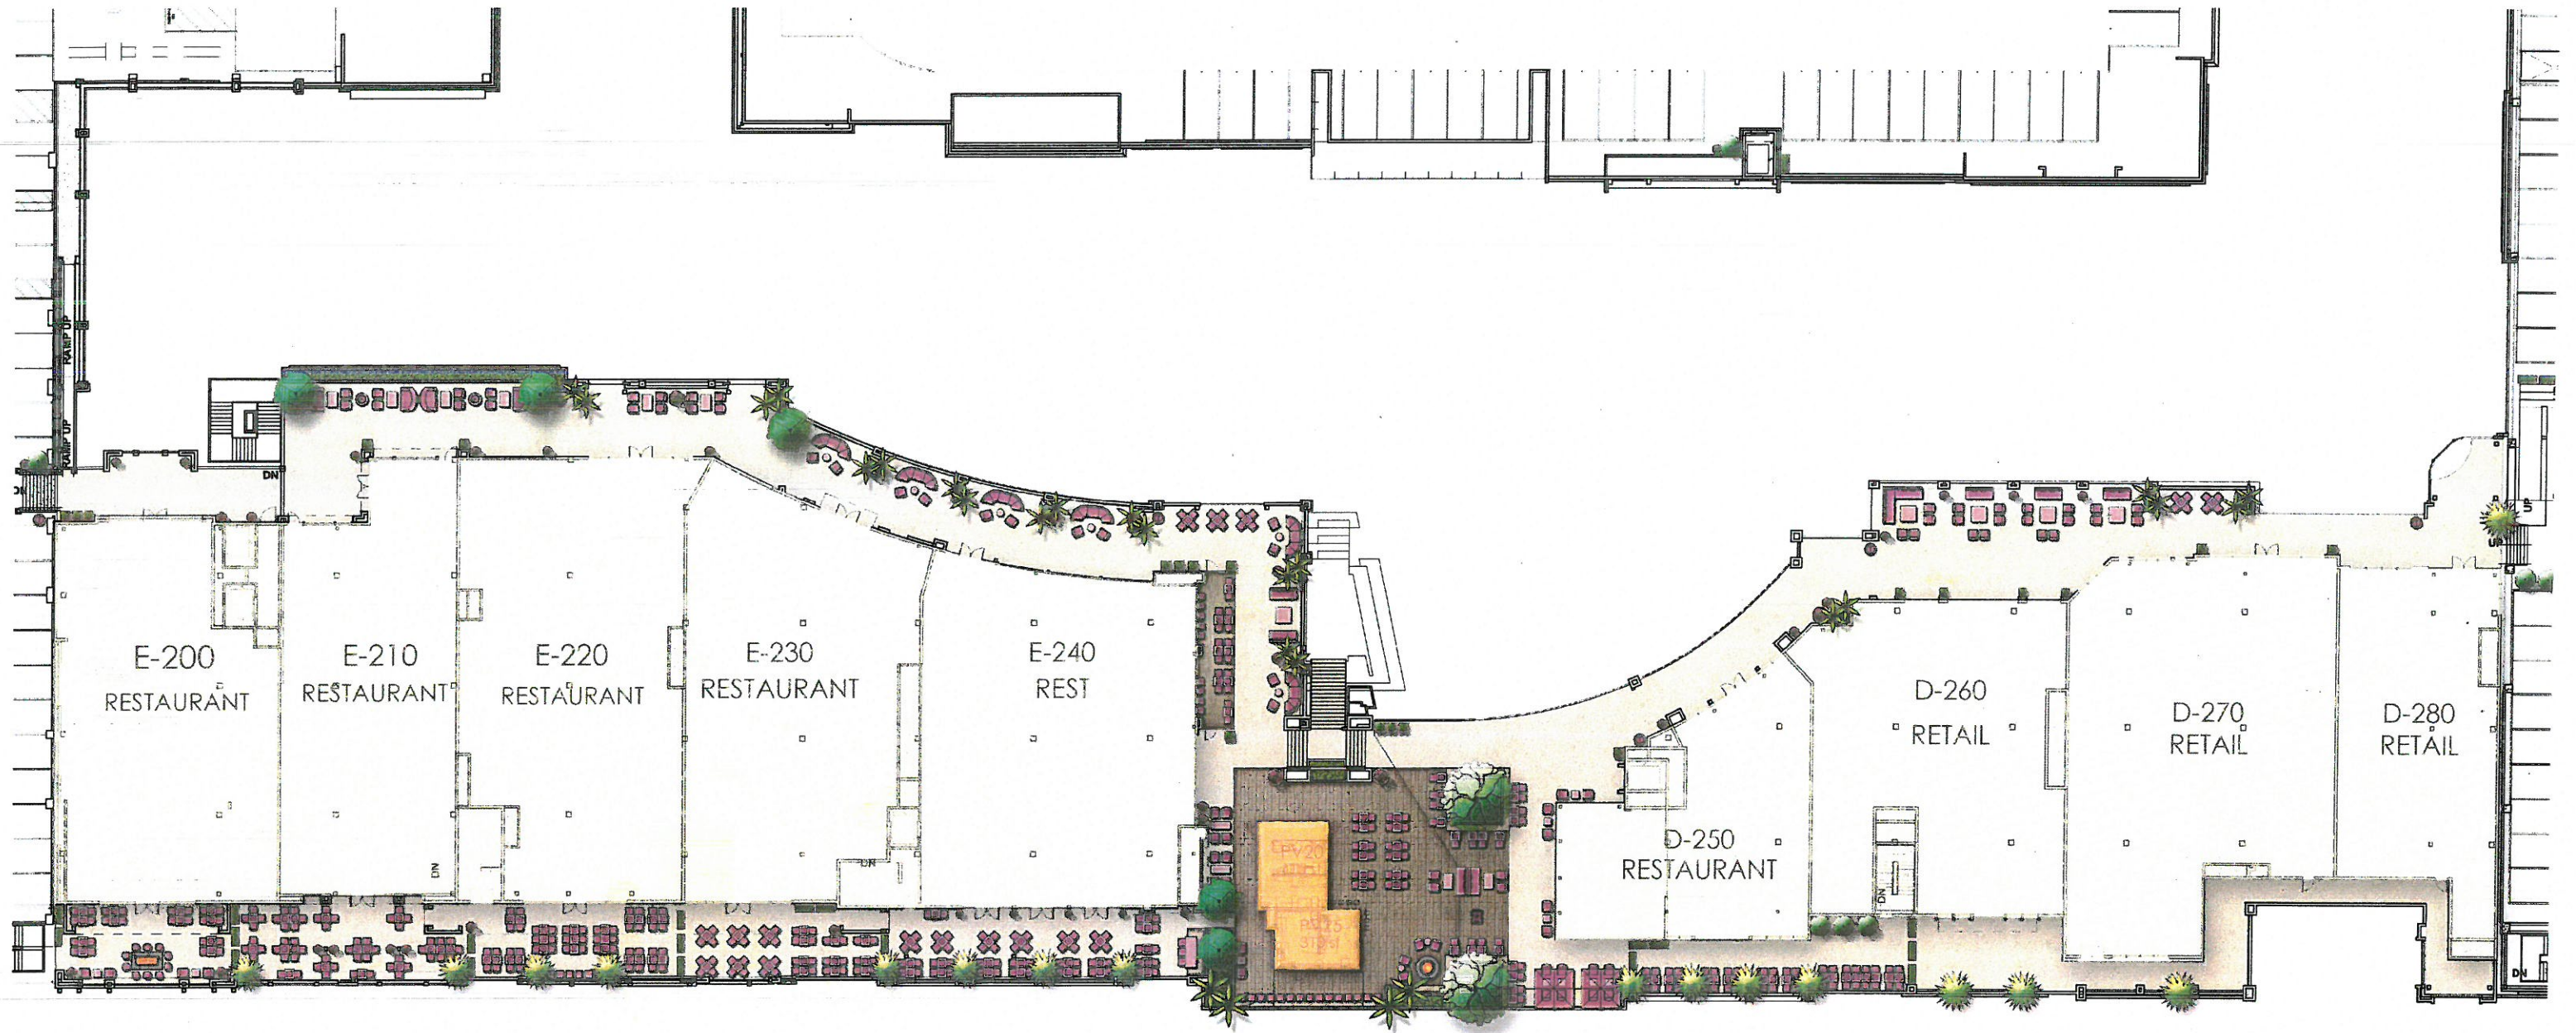

[4] TAKI SUN

2ND & PCH

FINAL SITE PLAN SUBMITTAL

ILLUSTRATIVE SITE PLAN / PRELIMINARY OPTIONS
LEVEL 1

2017.08.14

TREE LEGEND

BOTANICAL NAME	COMMON NAME	BOTANICAL NAME	COMMON NAME
 Aloe bainesii	Tree Aloe (36" Box)	 Kalanchoe beharensis	Felt Bush (24" Box)
 Cycas thouarsii	Madagascar Cycad (24", 36" Box)	 Olea europaea	Olive (72" Box)
 Ficus Alii	Fig tree (24" Box)	 Plumeria obtusa	Dwarf Singapore Pink (24" Box)
 Ficus diversifolia	Mistletoe Fig (36" Box)		
 Howea forsteriana	Kentia Palm (30", 36", 48" Box)		

LIFESCAPES
International, Inc.
Landscape Architecture

SCALE:  

TAKI SUN

2ND & PCH

FINAL SITE PLAN SUBMITTAL

ILLUSTRATIVE SITE PLAN
LEVEL 2

ARCHITECTS ORANGE

2017.08.14