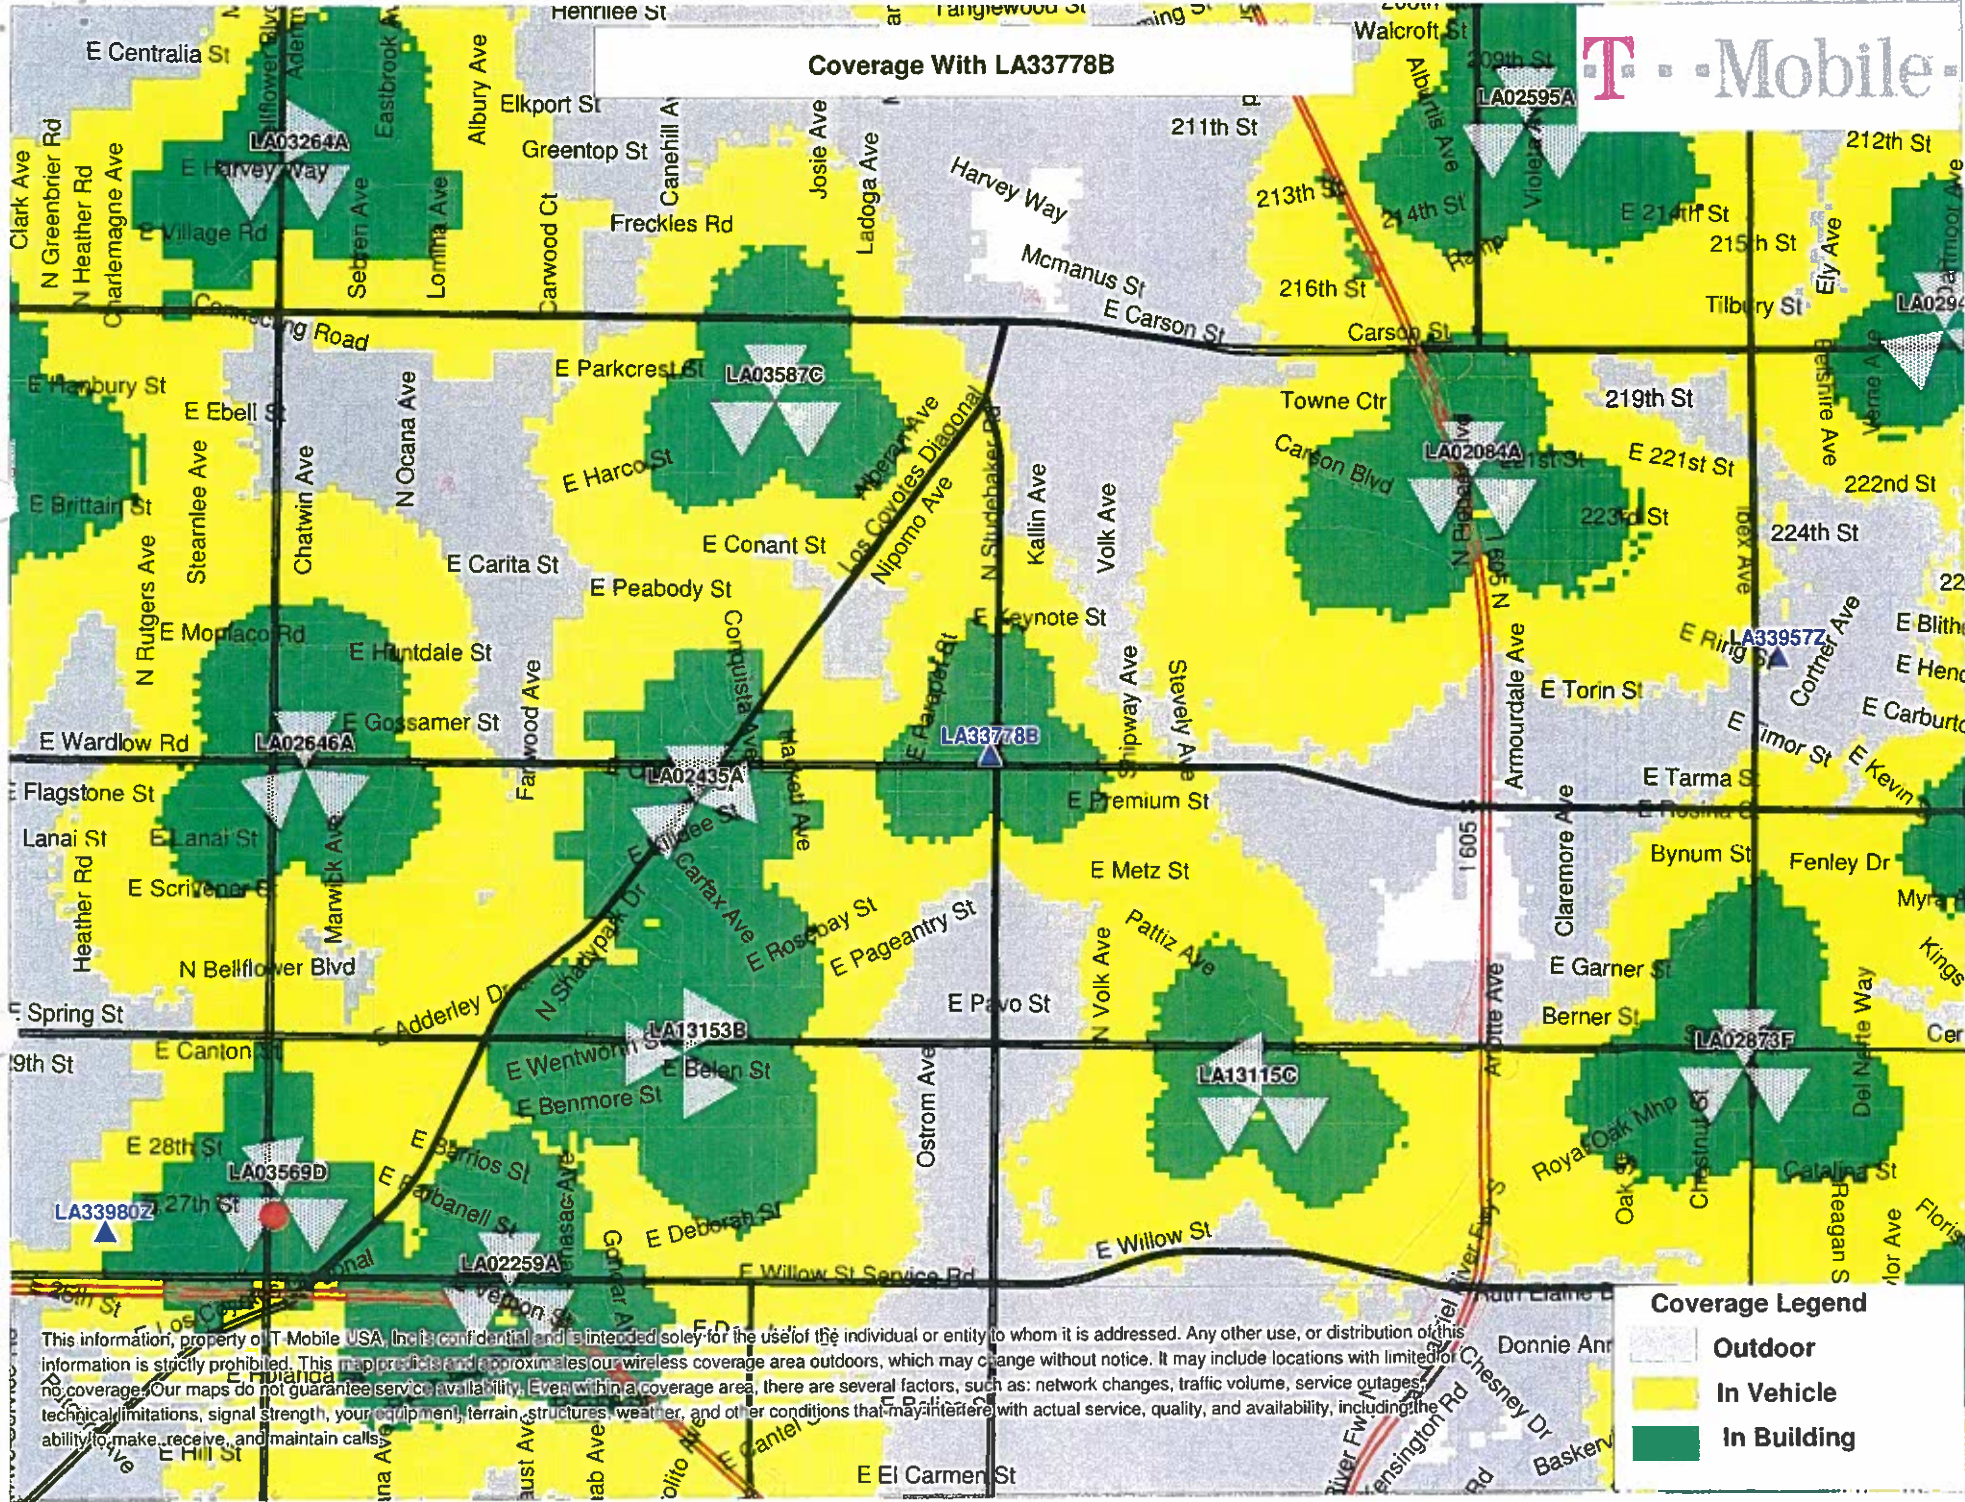

Coverage for LA33778B

Coverage Legend

- Outdoor
- In Vehicle
- In Building

This information, property of T-Mobile USA, Inc is confidential and is intended solely for the use of the individual or entity to whom it is addressed. Any other use, or distribution of this information is strictly prohibited. This map predicts and approximates our wireless coverage area outdoors, which may change without notice. It may include locations with limited or no coverage. Our maps do not guarantee service availability. Even within a coverage area, there are several factors, such as: network changes, traffic volume, service outages, technical limitations, signal strength, your equipment, terrain, structures, weather, and other conditions that may interfere with actual service, quality, and availability, including the ability to make, receive, and maintain calls.

Coverage With LA33778B

This information, property of T-Mobile USA, Inc. is confidential and is intended solely for the use of the individual or entity to whom it is addressed. Any other use, or distribution of this information is strictly prohibited. This map predicts and approximates our wireless coverage area outdoors, which may change without notice. It may include locations with limited or no coverage. Our maps do not guarantee service availability. Even within a coverage area, there are several factors, such as: network changes, traffic volume, service outages, technical limitations, signal strength, your equipment, terrain, structures, weather, and other conditions that may interfere with actual service, quality, and availability, including the ability to make, receive, and maintain calls.

Coverage Legend

- Outdoor
- In Vehicle
- In Building