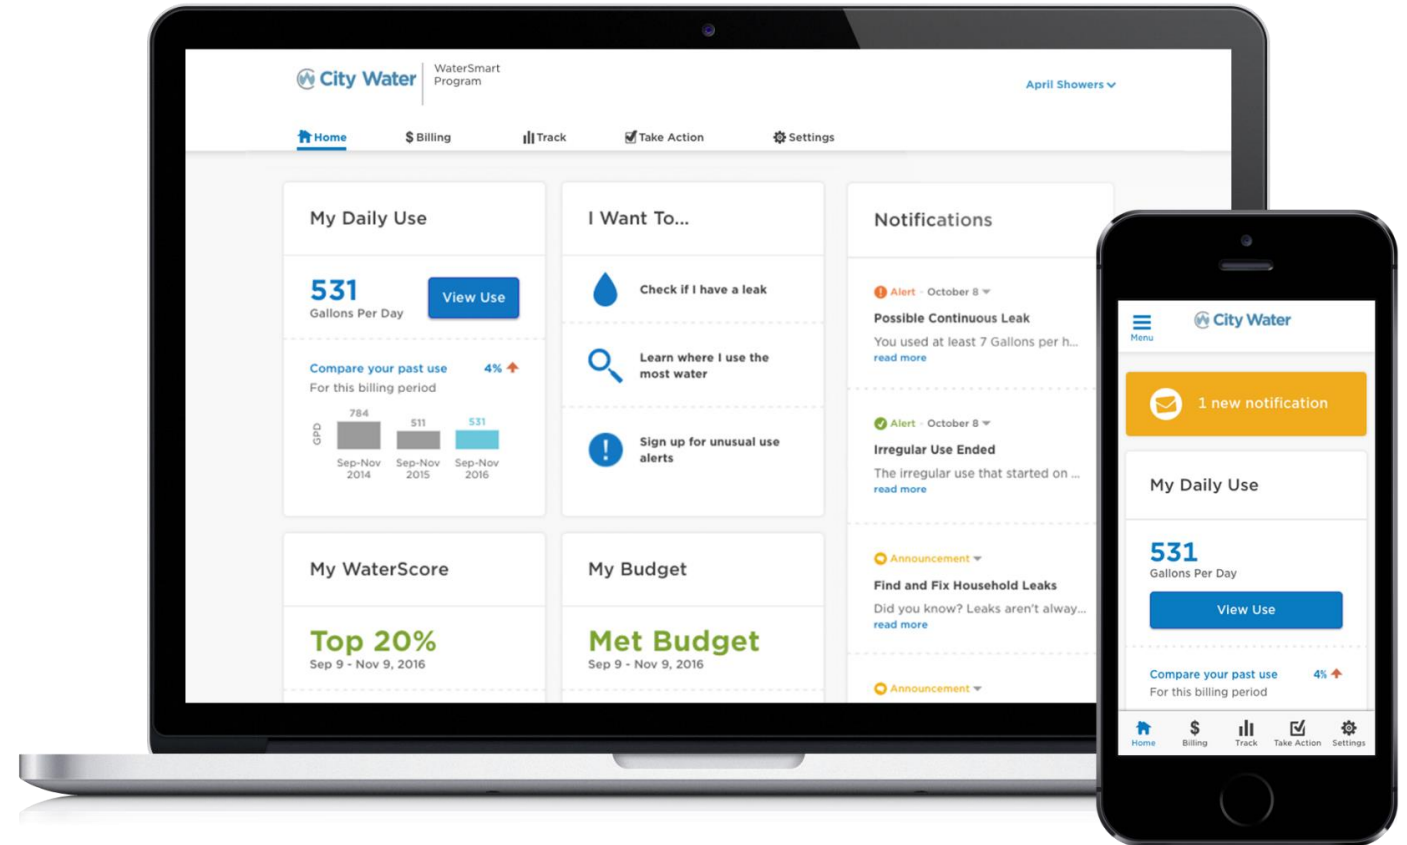

WaterSmart

Register for portal at:
lbwater.org/watersmart

- Learn about your water use
- Get help finding/fixing leaks
- Sign up for proactive alerts