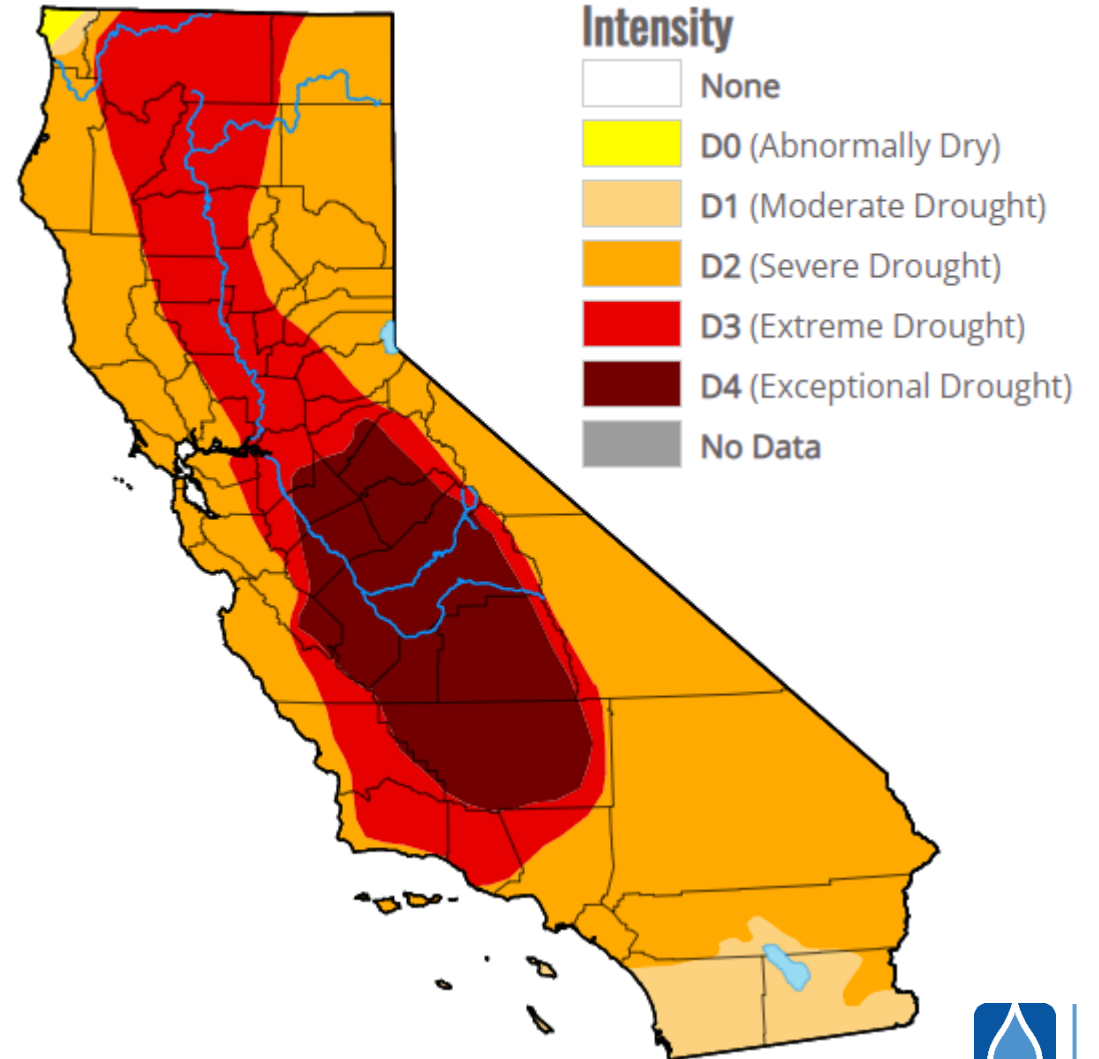

Drought

- **State Water Project**
  - Driest three years on record
- **Colorado River**
  - Long-term deficit