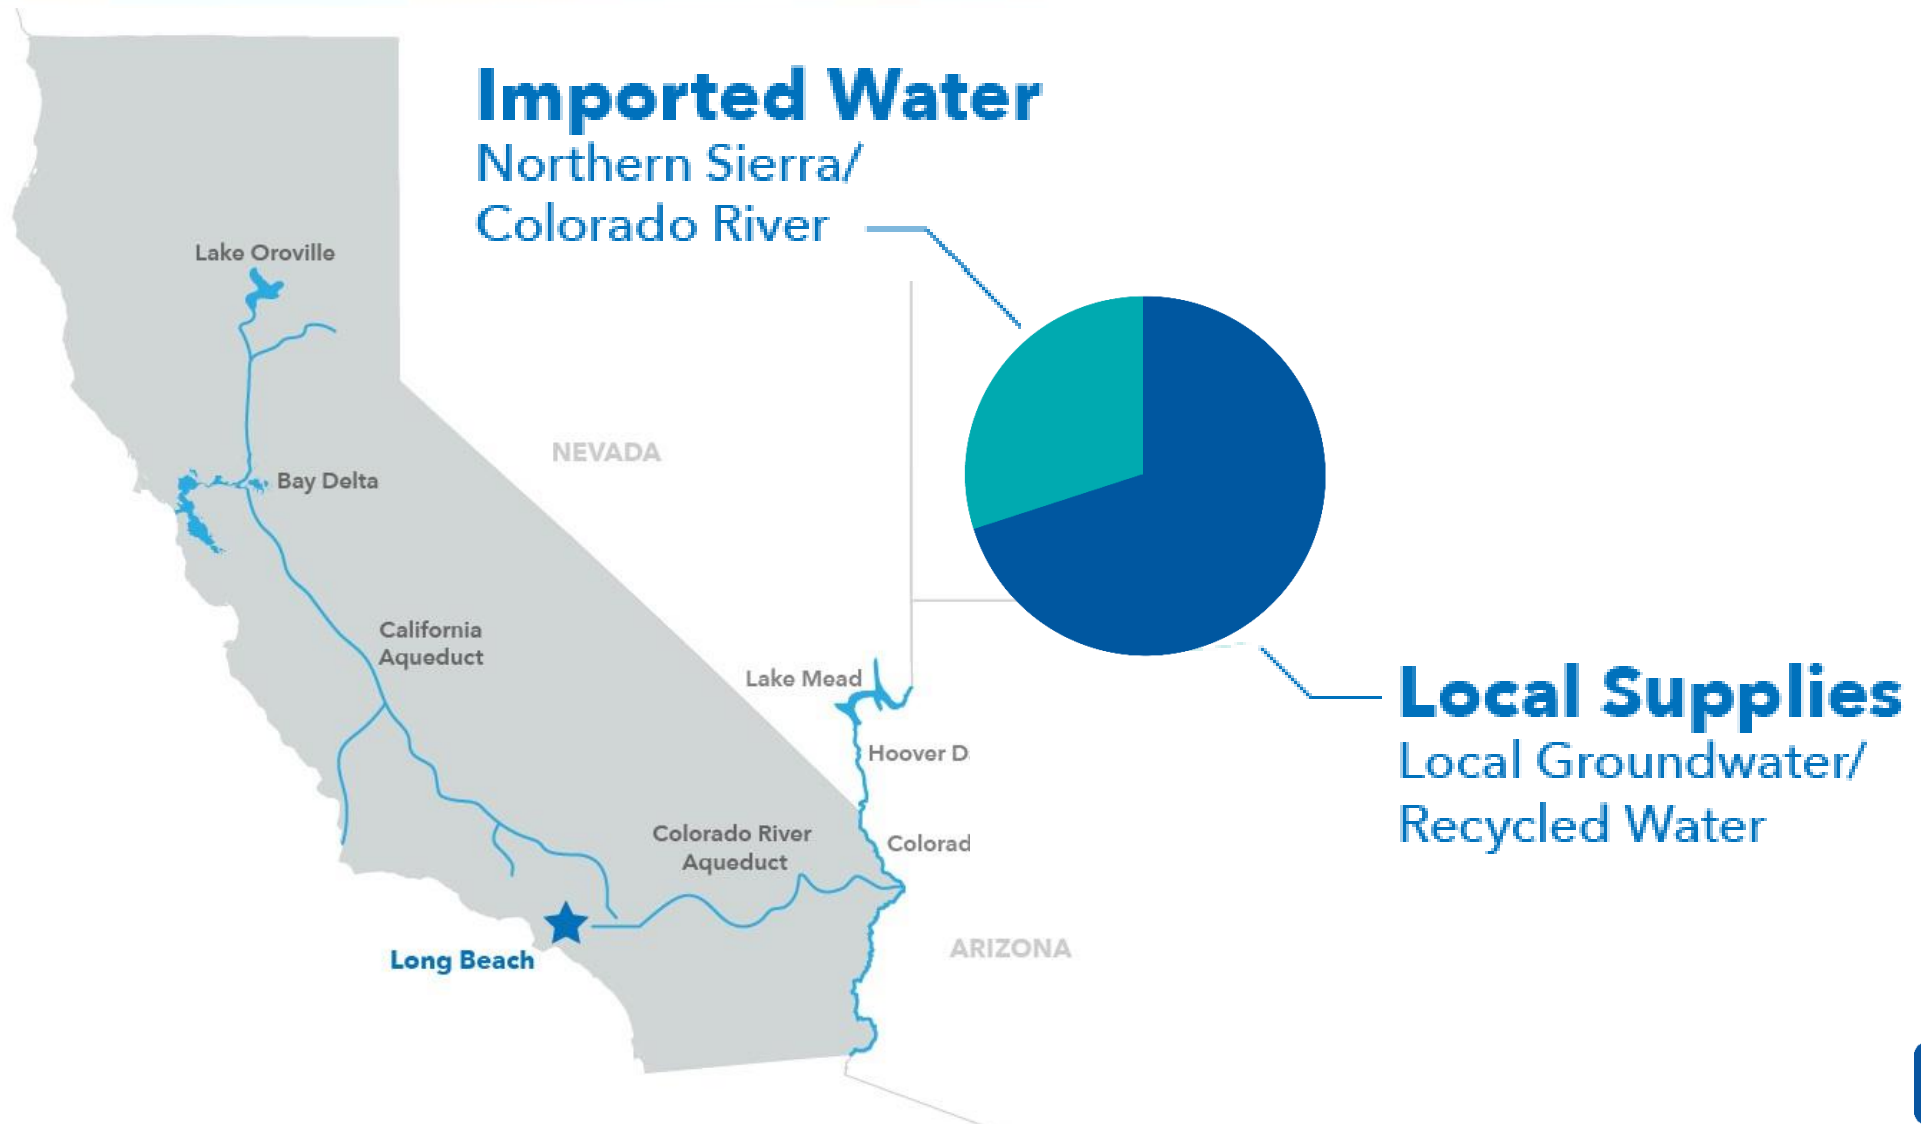

Water Sources