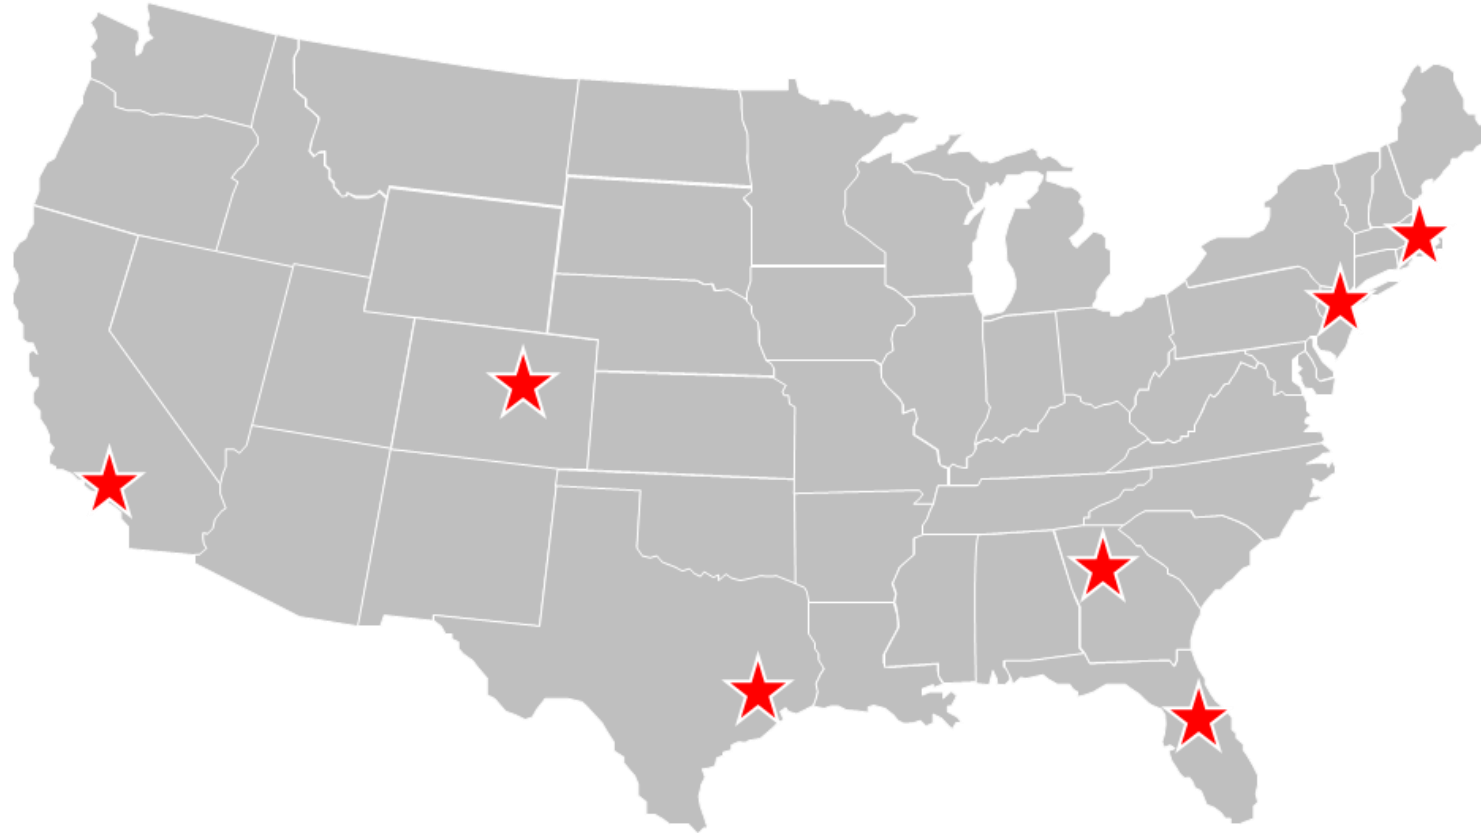

Long Beach Recycling Pilot Program

Recycling Pilot Programs

2018-19 Pilot Programs

- Atlanta, GA
- Boston, MA
- Denver, CO
- Essex County, NJ
- Houston, TX
- Long Beach, CA
- Orlando, FL

Long Beach Recycling Pilot Program

Methodologies:

- “Feet-on-the-street” education campaign
- Targeted community events
- Experimental outreach and recycling collections

Activations

Long Beach Pride

(May 17-19)

80,000 attendees
1,028 pounds of recyclables
15% contamination

What about Hazardous Materials?
Visit a FREE Collection event or location

EDCO Center
28th and California, Signal Hill
Open 2nd and 4th Saturday each month 9:00 a.m. to 2:00 p.m.

Gaffey Street S.A.F.E. Center
1400 N. Gaffey St., San Pedro
Open Saturdays & Sundays 9:00 a.m. to 3:00 p.m.