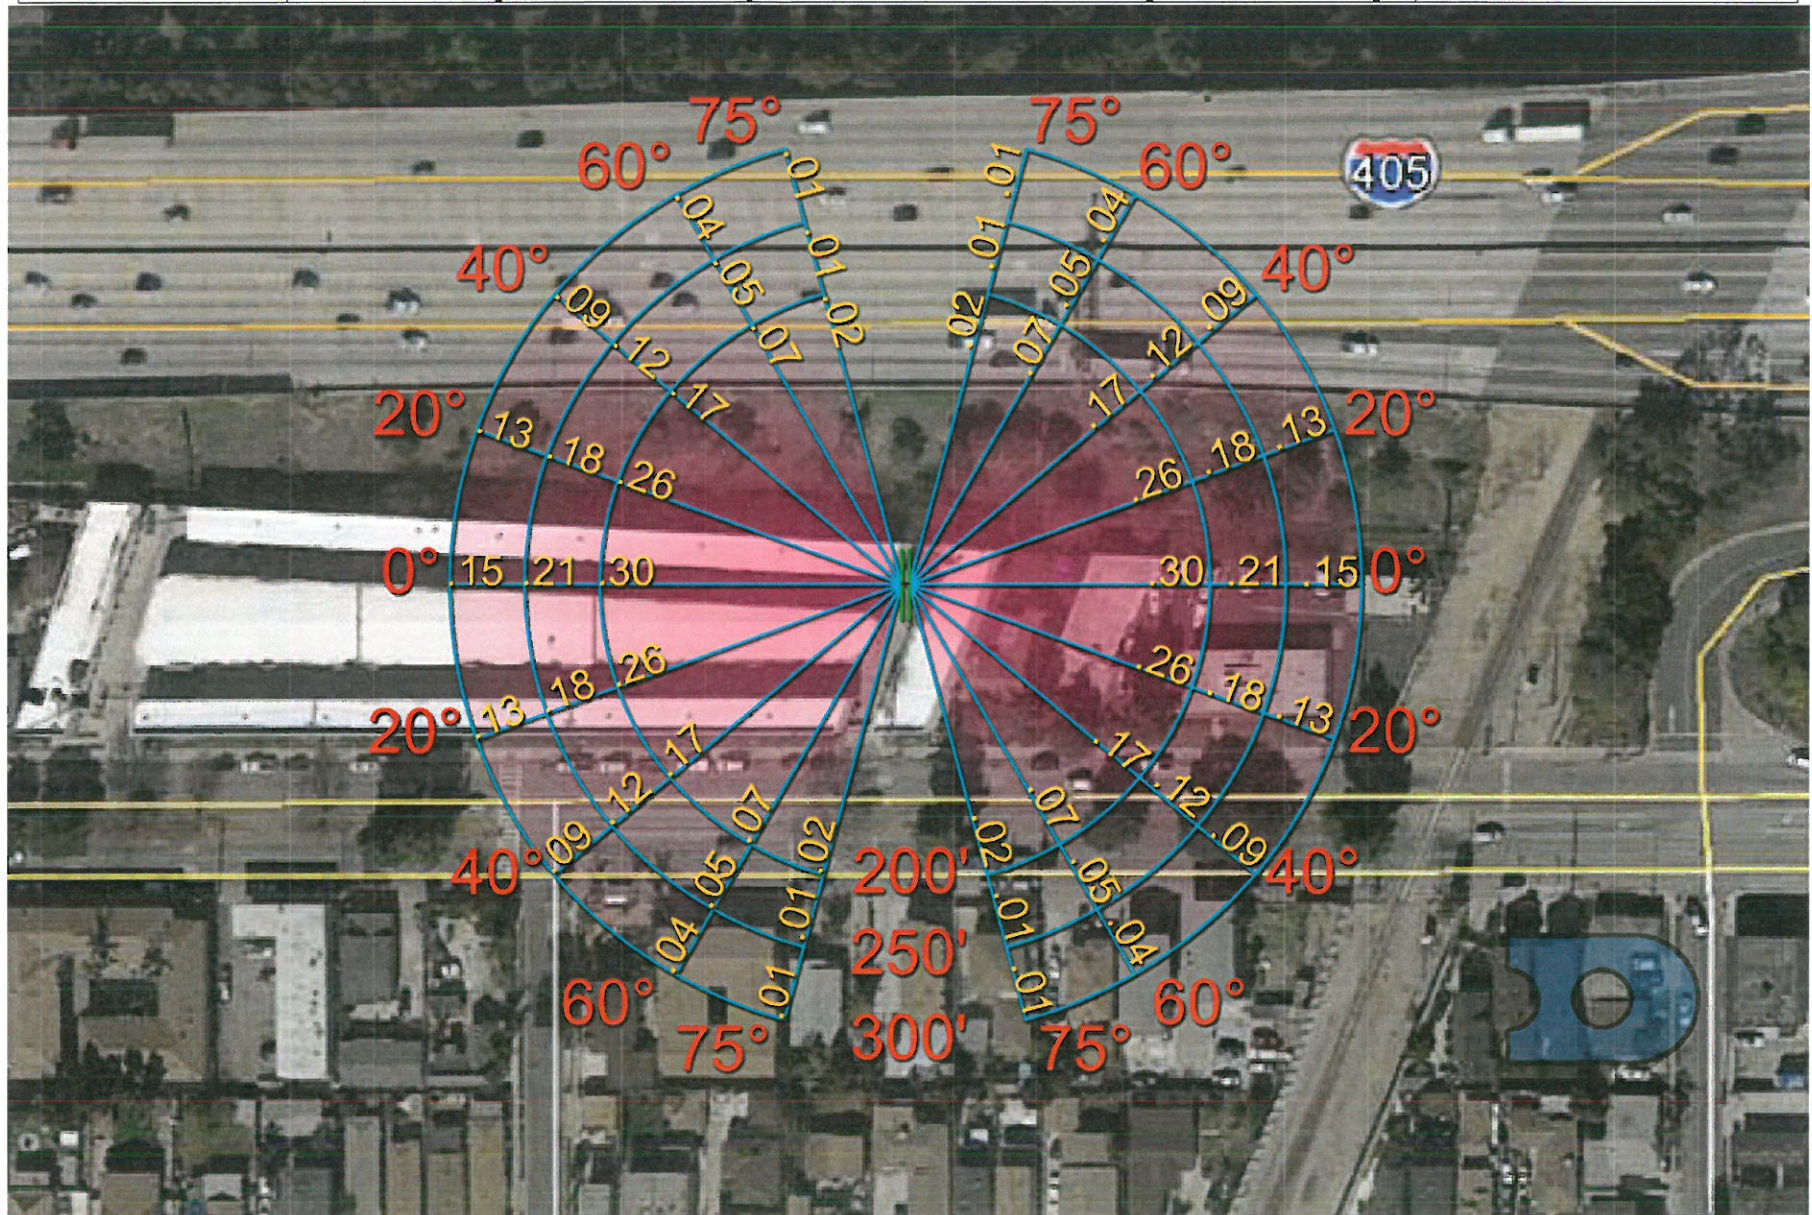

Light Analysis for DB-5000-14' x 48' Digital Billboard

2035 W Wardlow Rd, Long Beach CA

Clear Channel Outdoor

Values expressed are specific to Daktronics product only

Date:

Prepare:

EXHIBIT E

- Display at Maximum Brightness of 255 Nits - Nighttime Value
- Calculations take into account a 66' HAGL
- Any rise or fall in elevation or physical blockage is not shown in calculations

*Calculations are based on Red, Green, and Blue LEDs (White Content) powered to their maximum potential for nighttime viewing. Values are shown in footcandles. The average value under normal usage is 25 - 35% of maximum values shown