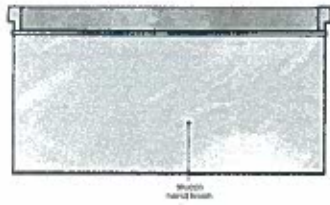

Source: Begovich + Haug Architects, September 26, 2012

Existing Garage South Elevation

Existing Garage East Elevation

Existing Garage West Elevation

Existing Garage North Elevation

West-Sideyard Elevation

East-Driveway Elevation

South-Rear Elevation

scale: 1/4"=1'-0"

Renovated House Elevations

All house elevations based on field measurements and old photos

North-Street Elevation