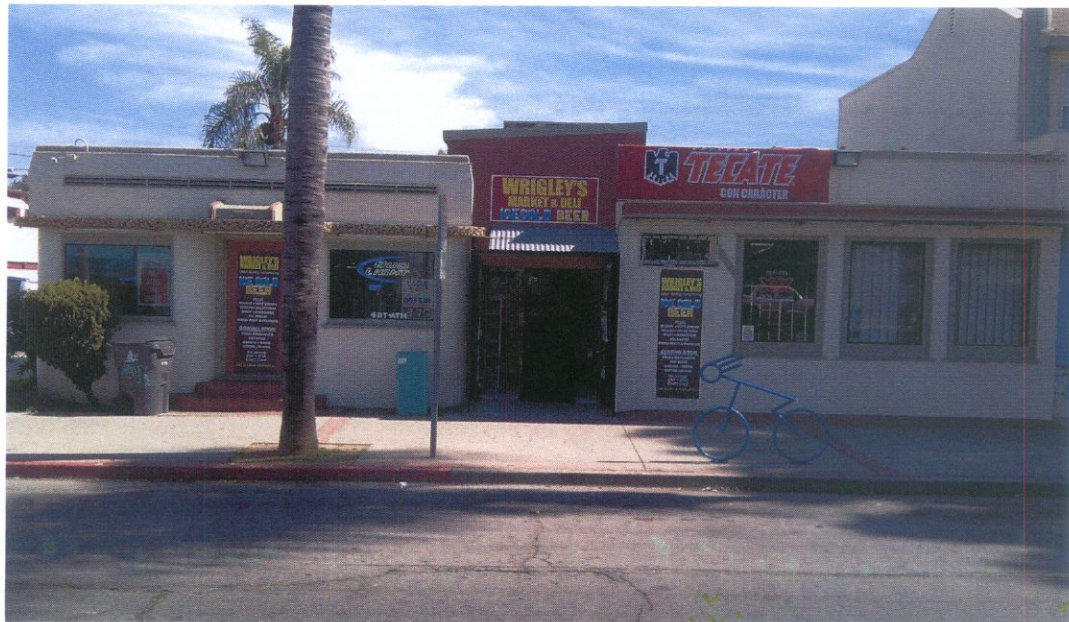

Wrigley Market & Deli

AFTER