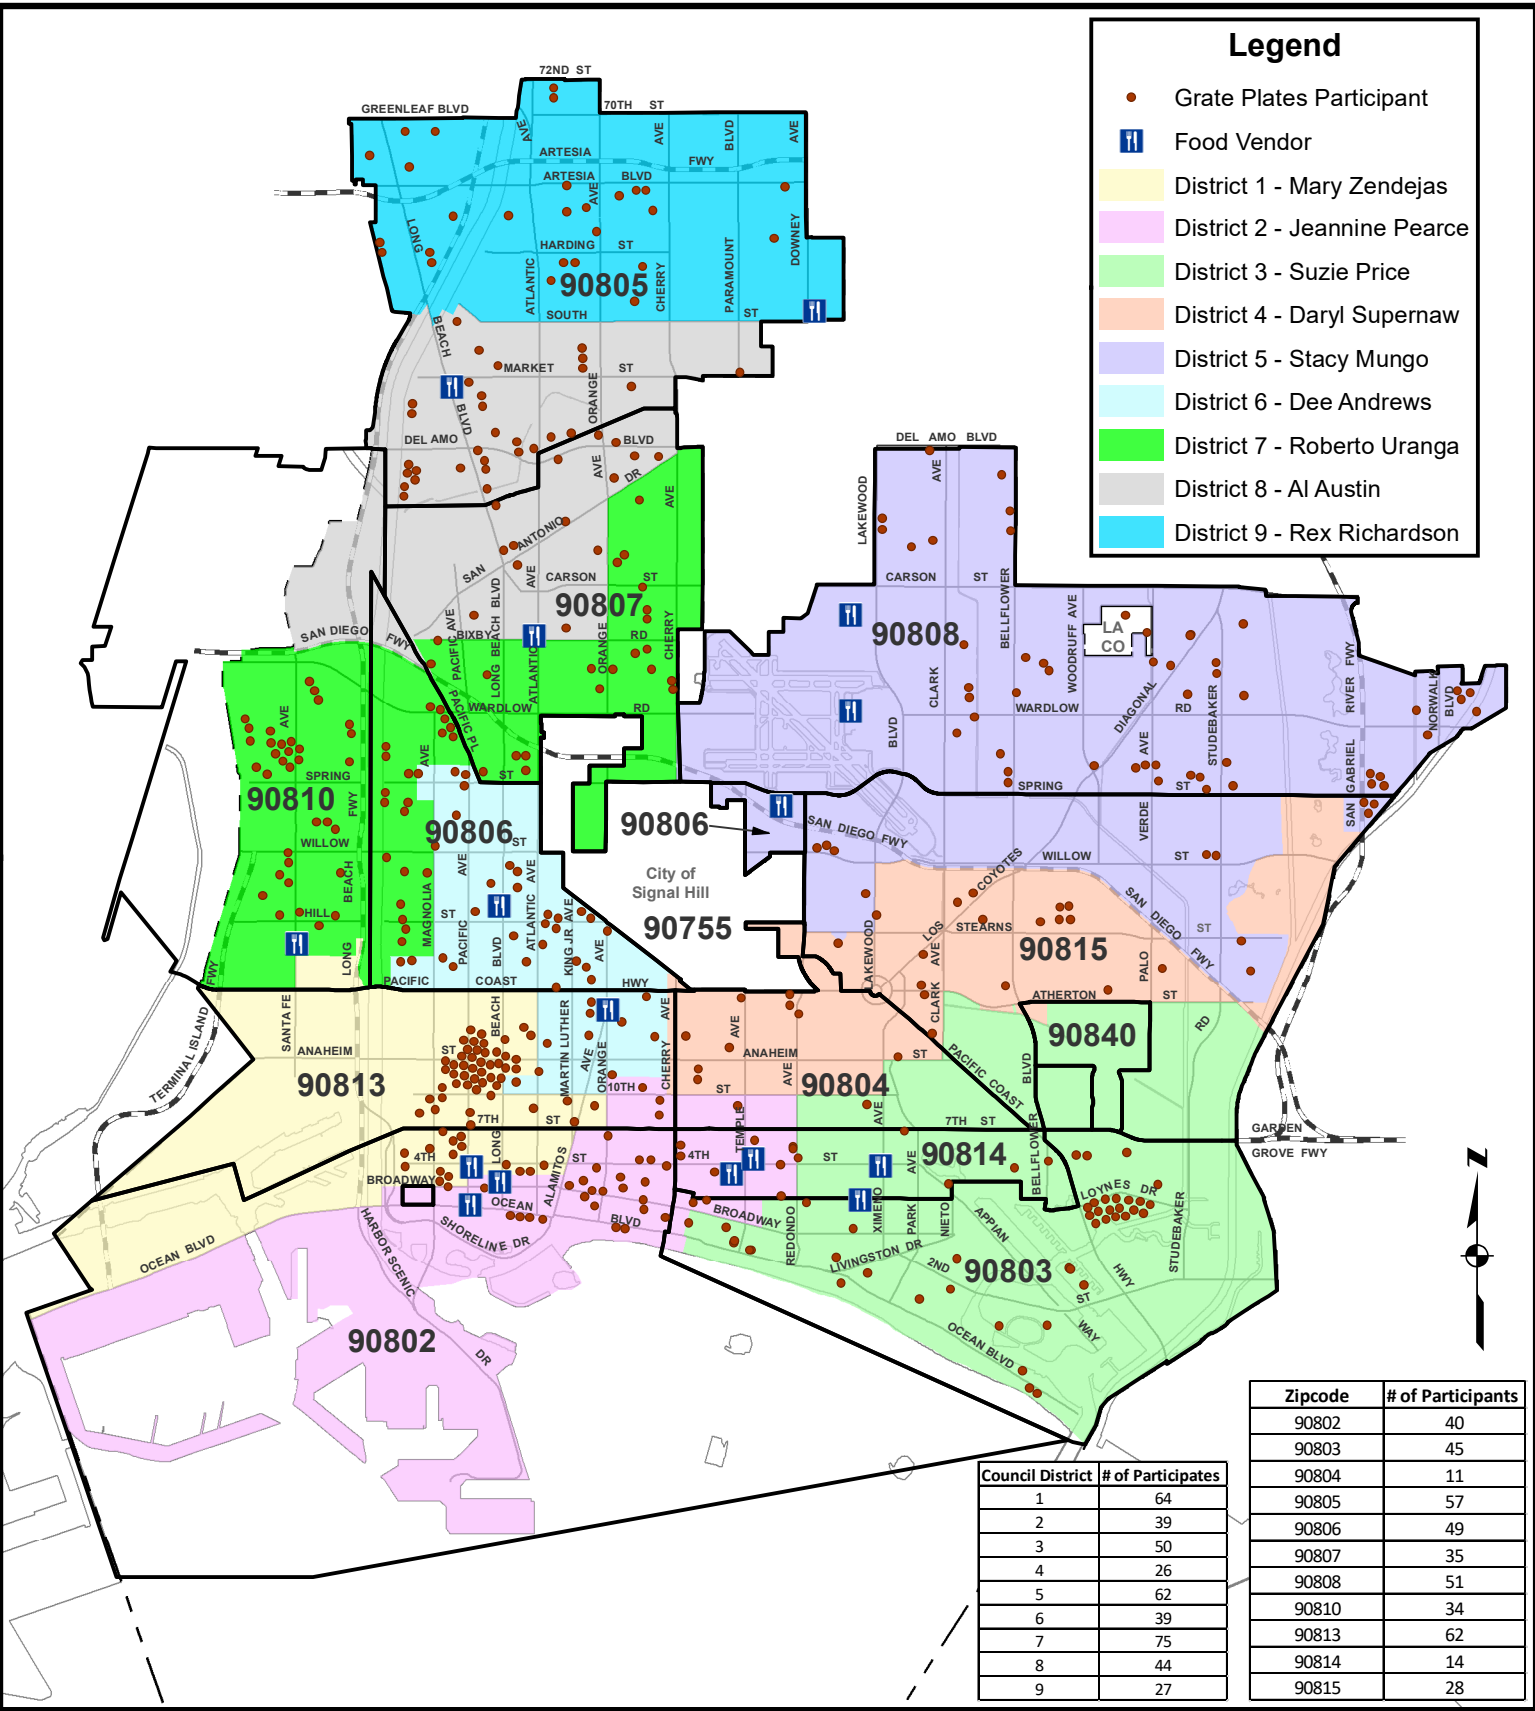

Legend

- Grate Plates Participant
- Food Vendor
- District 1 - Mary Zendejas
- District 2 - Jeannine Pearce
- District 3 - Suzie Price
- District 4 - Daryl Supernaw
- District 5 - Stacy Mungo
- District 6 - Dee Andrews
- District 7 - Roberto Uranga
- District 8 - Al Austin
- District 9 - Rex Richardson

Council District	# of Participates
1	64
2	39
3	50
4	26
5	62
6	39
7	75
8	44
9	27

Zipcode	# of Participants
90802	40
90803	45
90804	11
90805	57
90806	49
90807	35
90808	51
90810	34
90813	62
90814	14
90815	28

City of Long Beach, California

Participants

Great Plates Delivered

As of July 31, 2020