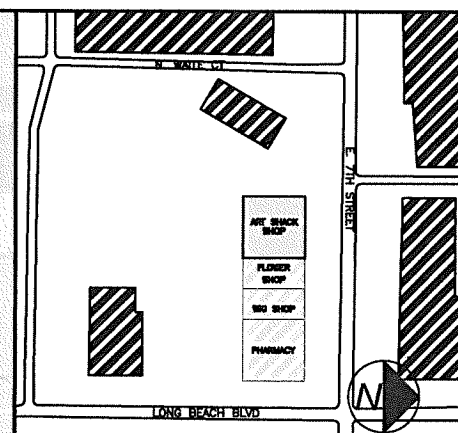

(A) WEST ELEVATION

(B) SOUTH ELEVATION

(C) EAST ELEVATION

(D) SOUTH ELEVATION

LEGEND

- WALL
- WINDOW
- MOVEABLE COUNTER & DISPLAY CASES (WHEELED)
- REMOVABLE PARTITION WALL

NO.	REVISION	DATE
02	02	08/27/13
01	01	08/26/13

CONTACT:
 242 E. 7TH STREET
 LONG BEACH, CA 90813
 TEL. 562-200-3383

PROJECT LOCATION:
 242 E. 7TH STREET
 LONG BEACH, CA 90813
 TEL. 562-200-3383

PROJECT 7TH STREET	DATE 08/26/13	DRWING ND	SHEET A-01
SCALE 1/8" = 1'-0"			1 OF 1

STREET VIEW

N.T.S.

VICINITY MAP

N.T.S.

KEY PLAN

N.T.S.