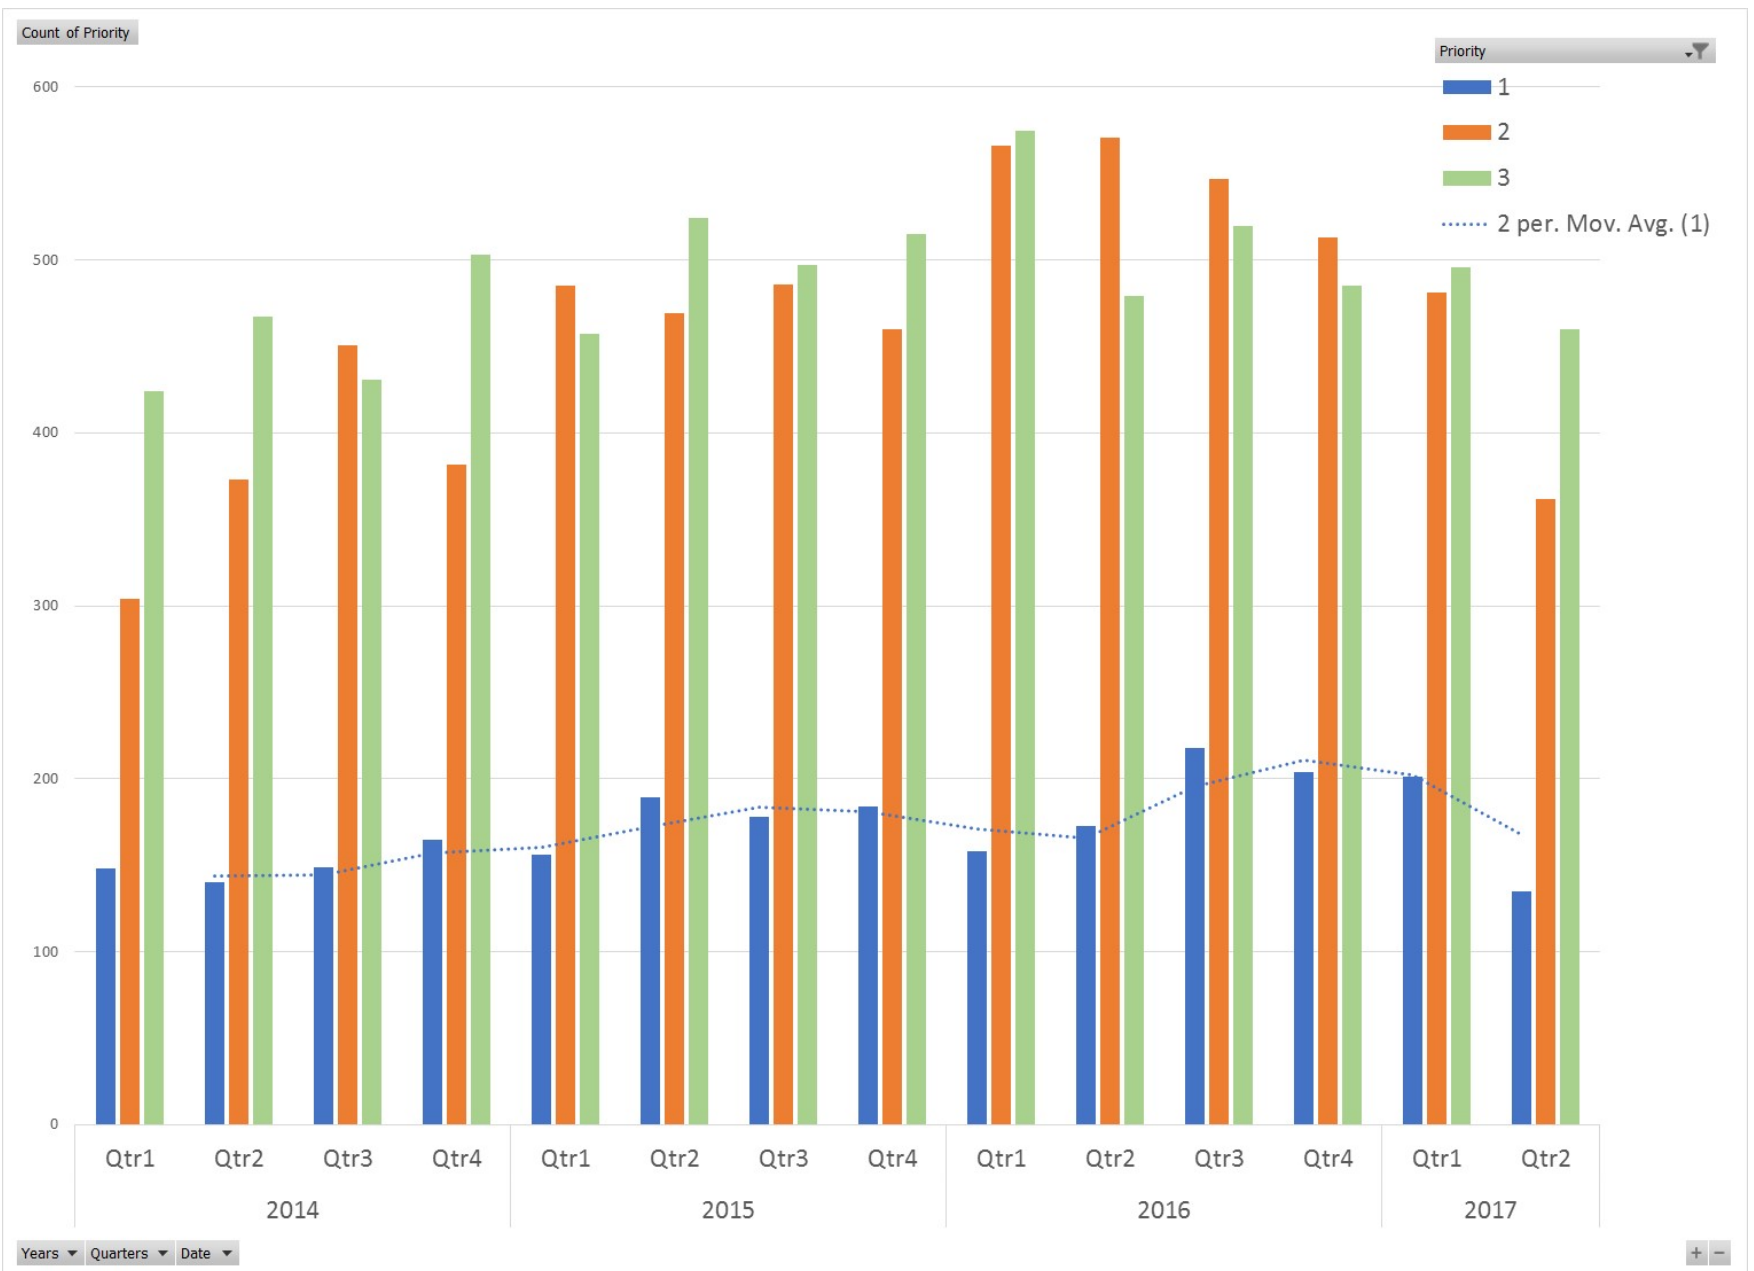

Count of UCR Part Type