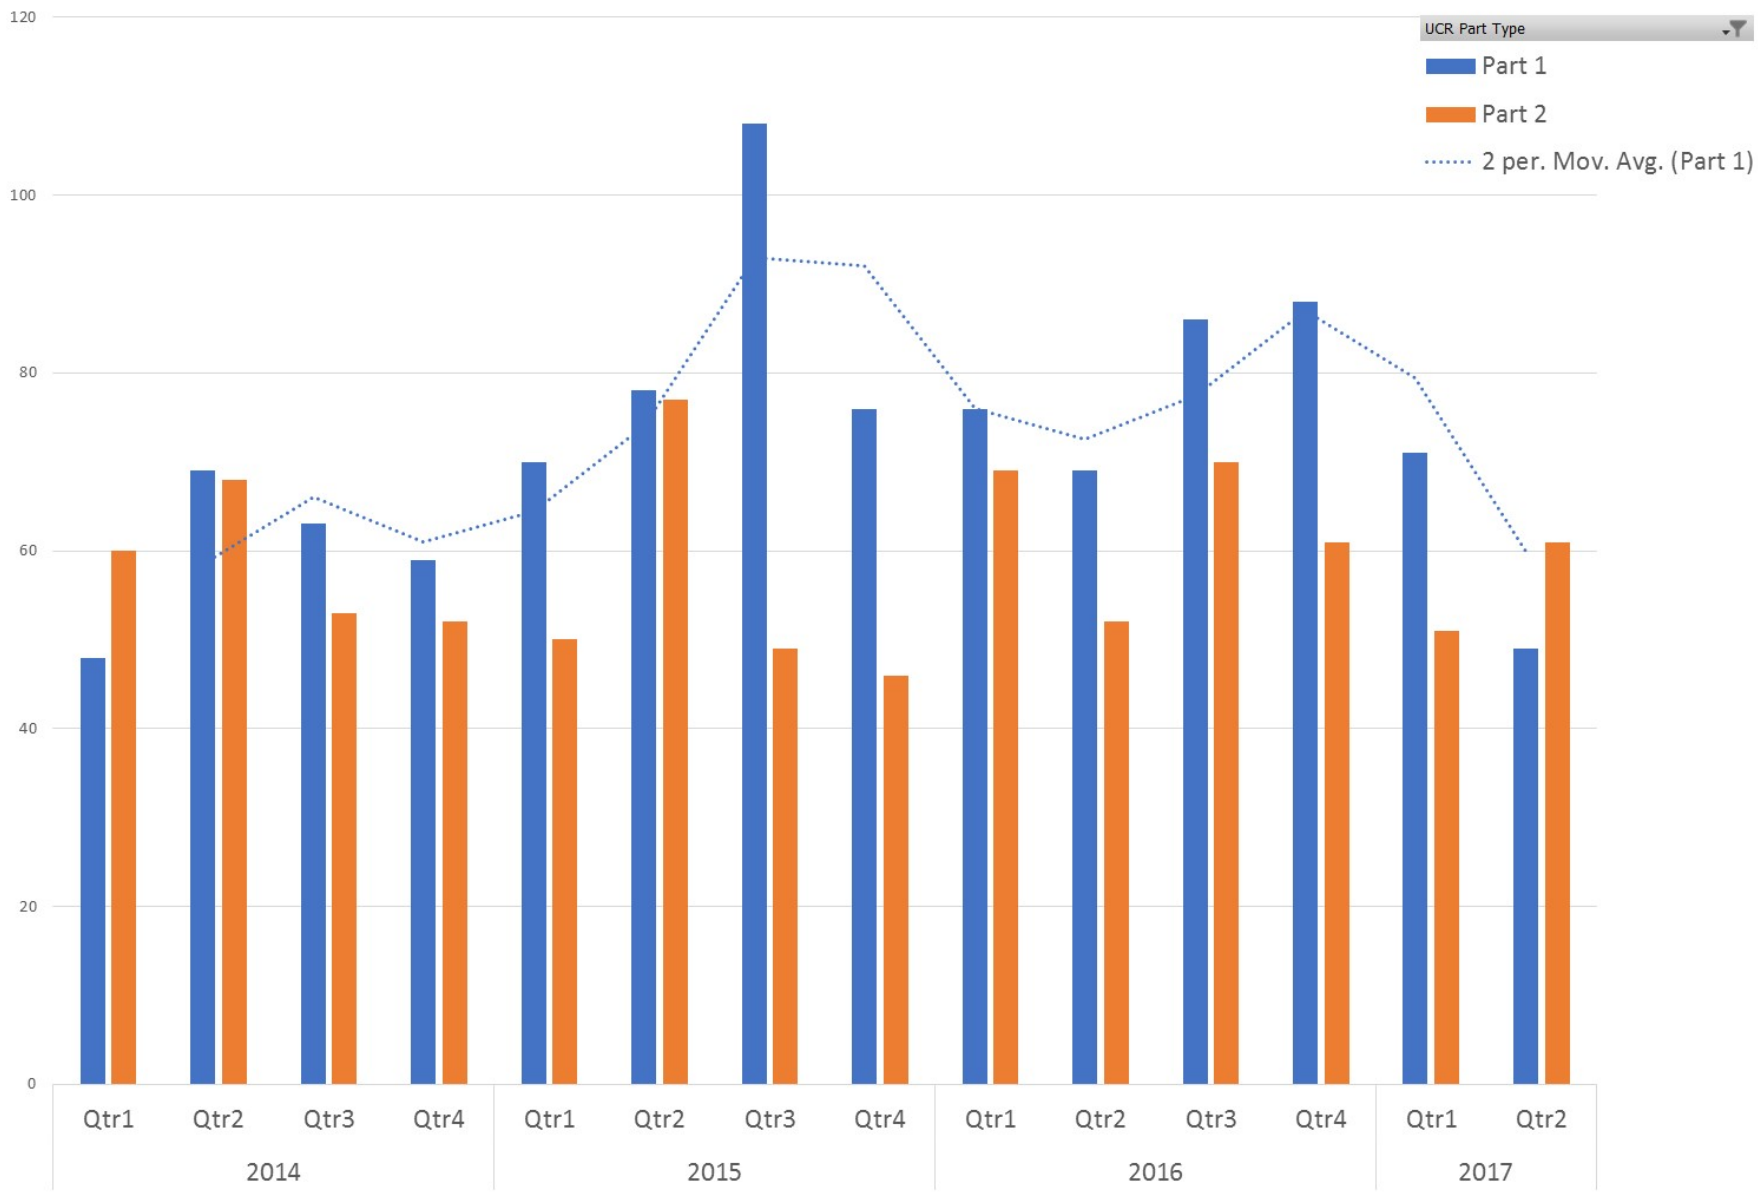

Count of UCR Part Type

Years ▾ Quarters ▾ From_Date ▾

+ -