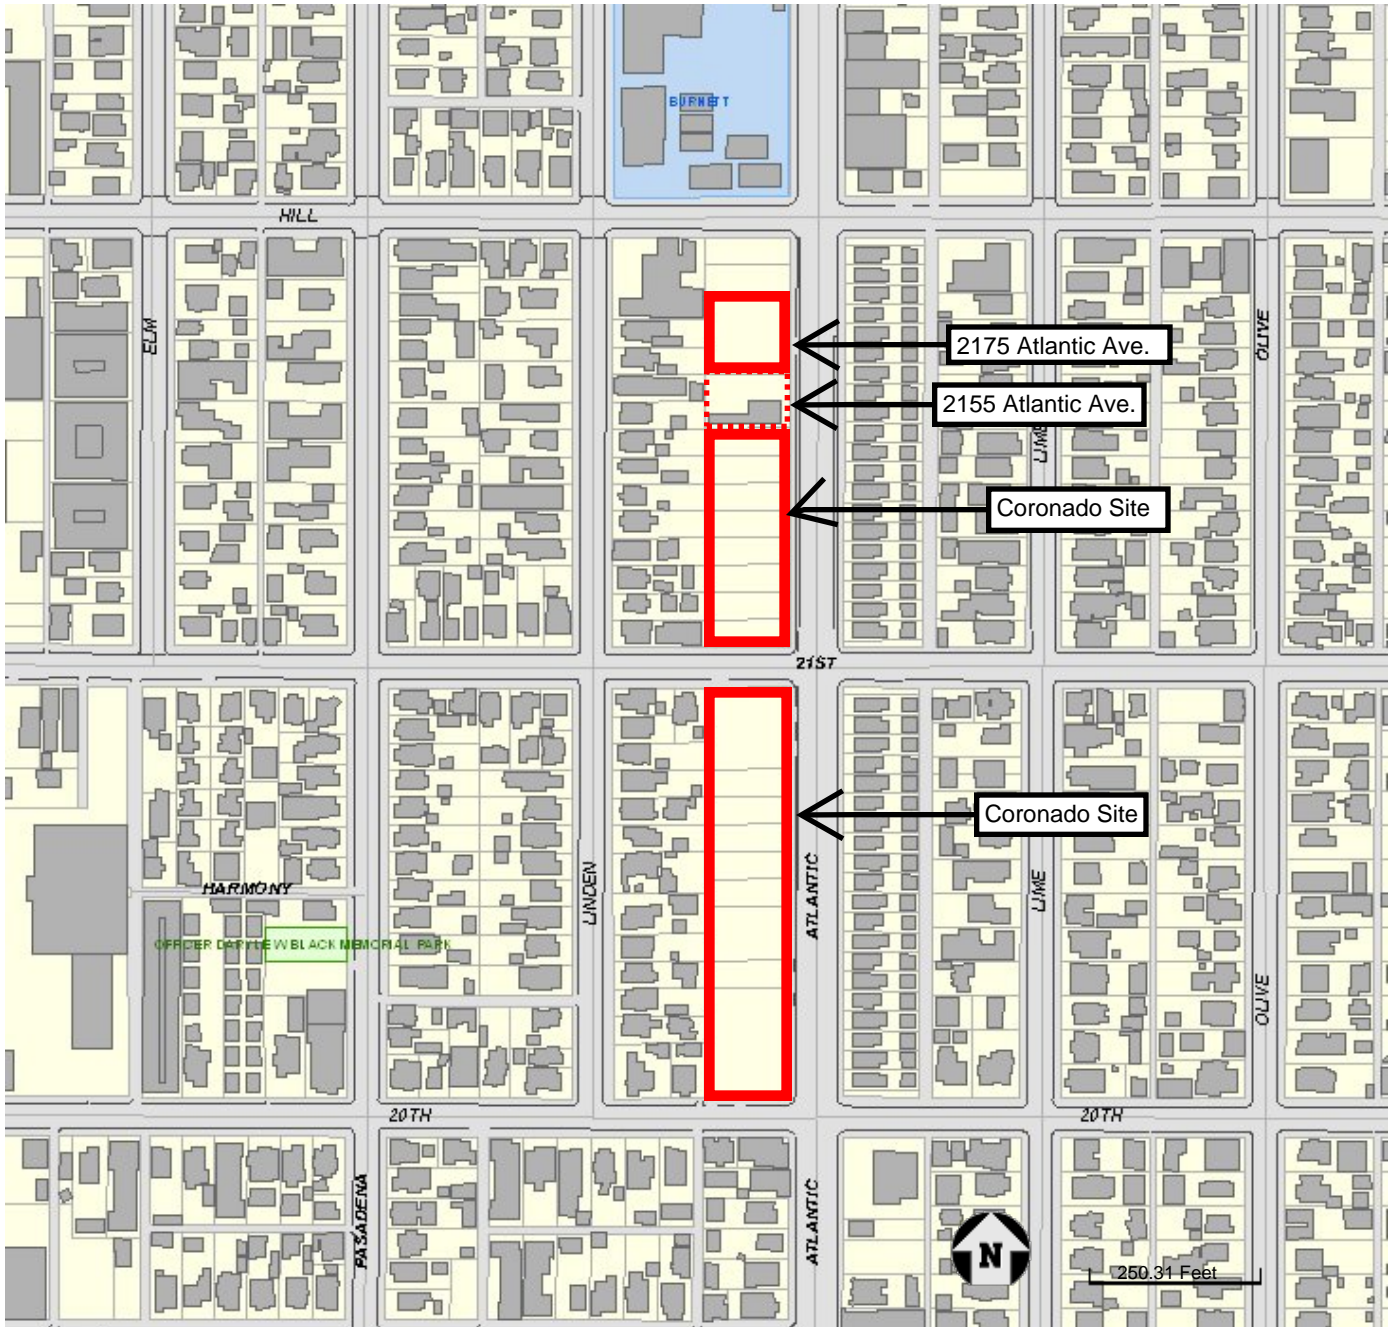

# Coronado Site and 2175 Atlantic Ave.

## Disclaimer

DISCLAIMER OF DATA ACCURACY: The services provided on this web site are intended for informational purposes only and the GIS data used is compiled from various sources and is subject to constant change. While reasonable effort has been made to ensure the accuracy of the data, the information provided herein may be inaccurate or out of date.

## Legend

- Centerlines
- Hardscape Lines
- Building Roofprint
- Schools
- Parks
- AssessorParcels
- Waterways
- City Boundary