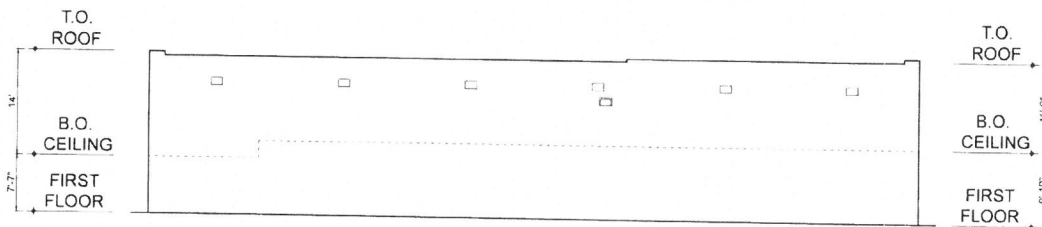

### FLOOR PLAN

SCALE: 1/8"=1'-0"

FLOOR PLAN VISUALS  
 KJR GROUP LLC  
 Tel: 213-438-9640  
 Email: info@floorplanvisuals.com

927 PINE AVENUE  
 LONG BEACH, CA 90813

Notes: All measurements are approximate. While deemed reliable, no information on these floor plans should be relied upon without independent verification.

DATE:  
 4/16/2017

**SOUTH ELEVATION (FRONT)**

SCALE: 1/16"=1'-0"

**NORTH ELEVATION (REAR)**

SCALE: 1/16"=1'-0"

**WEST ELEVATION (SIDE)**

SCALE: 1/16"=1'-0"

**FLOOR PLAN VISUALS**  
 KJR GROUP LLC  
 Tel: 213-438-9640  
 Email: info@floorplanvisuals.com

**927 PINE AVENUE**  
**LONG BEACH, CA 90813**

Notes: All measurements are approximate. While deemed reliable, no information on these floor plans should be relied upon without independent verification.