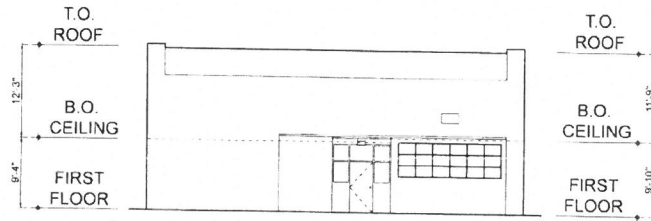

### FLOOR PLAN

SCALE: 1/8"=1'-0"

FLOOR PLAN VISUALS  
 KJR GROUP LLC  
 Tel: 213-438-9640  
 Email: info@floorplanvisuals.com

927 PINE AVENUE  
 LONG BEACH, CA 90813

Notes: All measurements are approximate. While deemed reliable, no information on these floor plans should be relied upon without independent verification.

DATE:  
 4/16/2017

**SOUTH ELEVATION (FRONT)**

SCALE: 1/16"=1'-0"

**NORTH ELEVATION (REAR)**

SCALE: 1/16"=1'-0"

**WEST ELEVATION (SIDE)**

SCALE: 1/16"=1'-0"

**FLOOR PLAN VISUALS**  
 KJR GROUP LLC  
 Tel: 213-438-9640  
 Email: info@floorplanvisuals.com