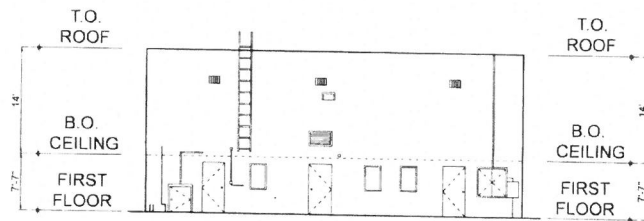

### FLOOR PLAN

SCALE: 1/8"=1'-0"

FLOOR PLAN VISUALS  
 KJR GROUP LLC  
 Tel: 213-438-9640  
 Email: info@floorplanvisuals.com

927 PINE AVENUE  
 LONG BEACH, CA 90813

Notes: All measurements are approximate. While deemed reliable, no information on these floor plans should be relied upon without independent verification.

DATE:  
 4/16/2017

**SOUTH ELEVATION (FRONT)**

SCALE: 1/16"=1'-0"

**NORTH ELEVATION (REAR)**

SCALE: 1/16"=1'-0"

**WEST ELEVATION (SIDE)**

SCALE: 1/16"=1'-0"

**FLOOR PLAN VISUALS**  
 KJR GROUP LLC  
 Tel: 213-438-9640  
 Email: info@floorplanvisuals.com