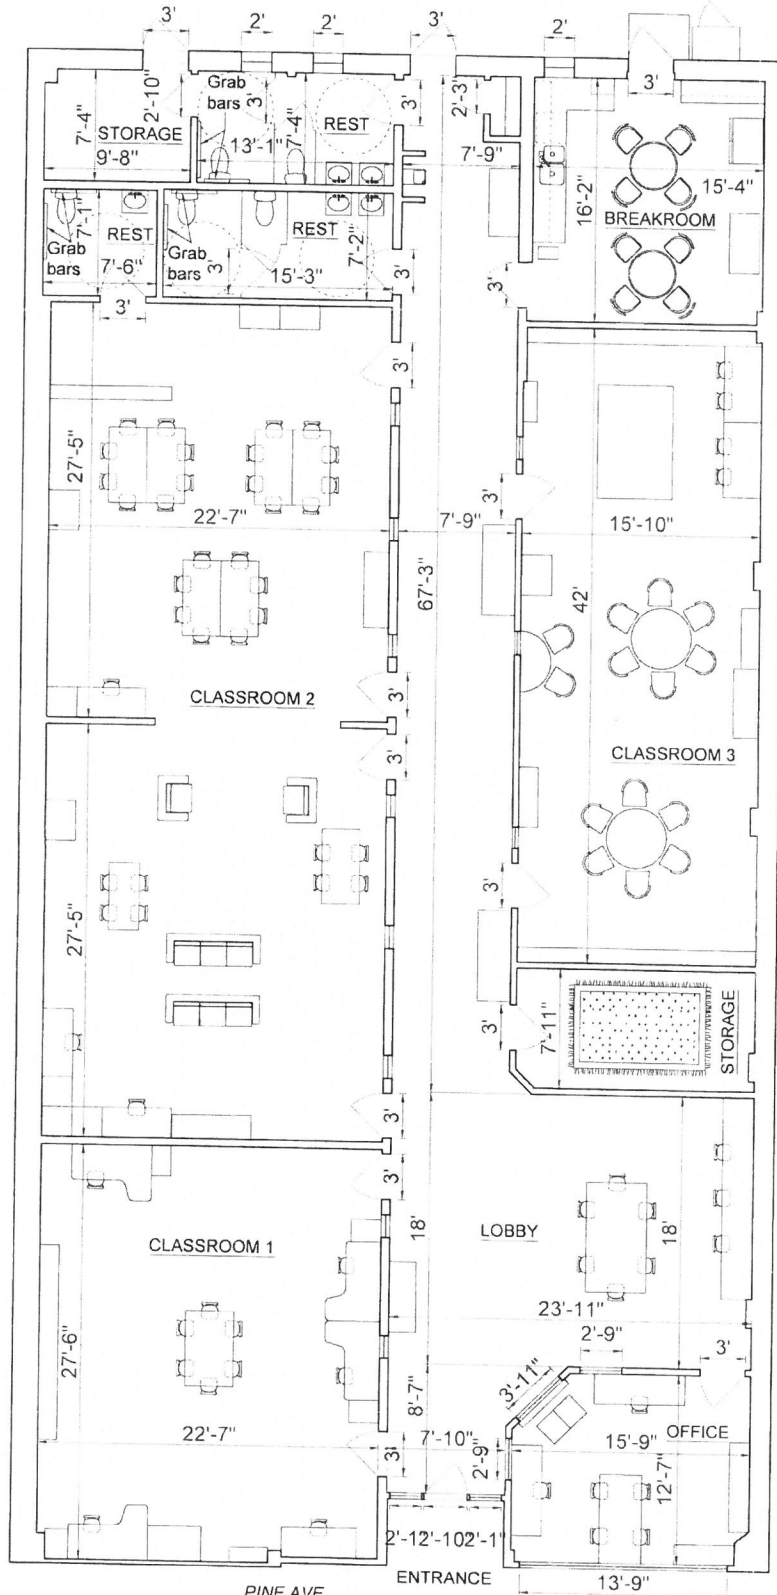

N

PINE AVE

ENTRANCE

FLOOR PLAN

SCALE: 1/8"=1'-0"

FLOOR PLAN VISUALS
KJR GROUP LLC
Tel: 213-438-9640
Email: info@floorplanvisuals.com

927 PINE AVENUE
LONG BEACH, CA 90813

Notes: All measurements are approximate. While deemed reliable, no information on these floor plans should be relied upon without independent verification.

DATE:
4/16/2017