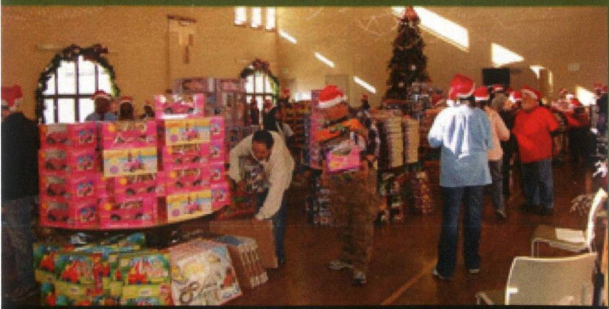

## Who Is Better Balance For Long Beach?

Better Balance for Long Beach (BBLB) formed in 2004 and is made up as a grassroots group of Long Beach residents and business owners from all parts of the city. The members of BBLB represent 43 of the 147 neighborhood groups and civic organizations across Long Beach. The members of BBLB are committed neighborhood and civic leaders.

## What Is The Christmas Store?

The Christmas Store is a grassroots effort that engages significant community and business involvement. It utilizes fundraising to invite families (over 3000 children and adults) who would otherwise not have the opportunity to shop for Christmas gifts. Families are invited from across the city of Long Beach with no government funding whatsoever.

The families receive two tickets per child at the family check-in table. Once their appointment is verified, an elf waiting by each table escorts the adults to shop. The children go with another elf to another room to use tickets to purchase presents for their parents. One of our innovations is a book table where the children can pick two new books for themselves while they wait for their parents. After they shop, they go to the wrapping table. When the family finishes, the elf escorts them outside where Long Beach Yellow Cab then donates a free ride home for the families.