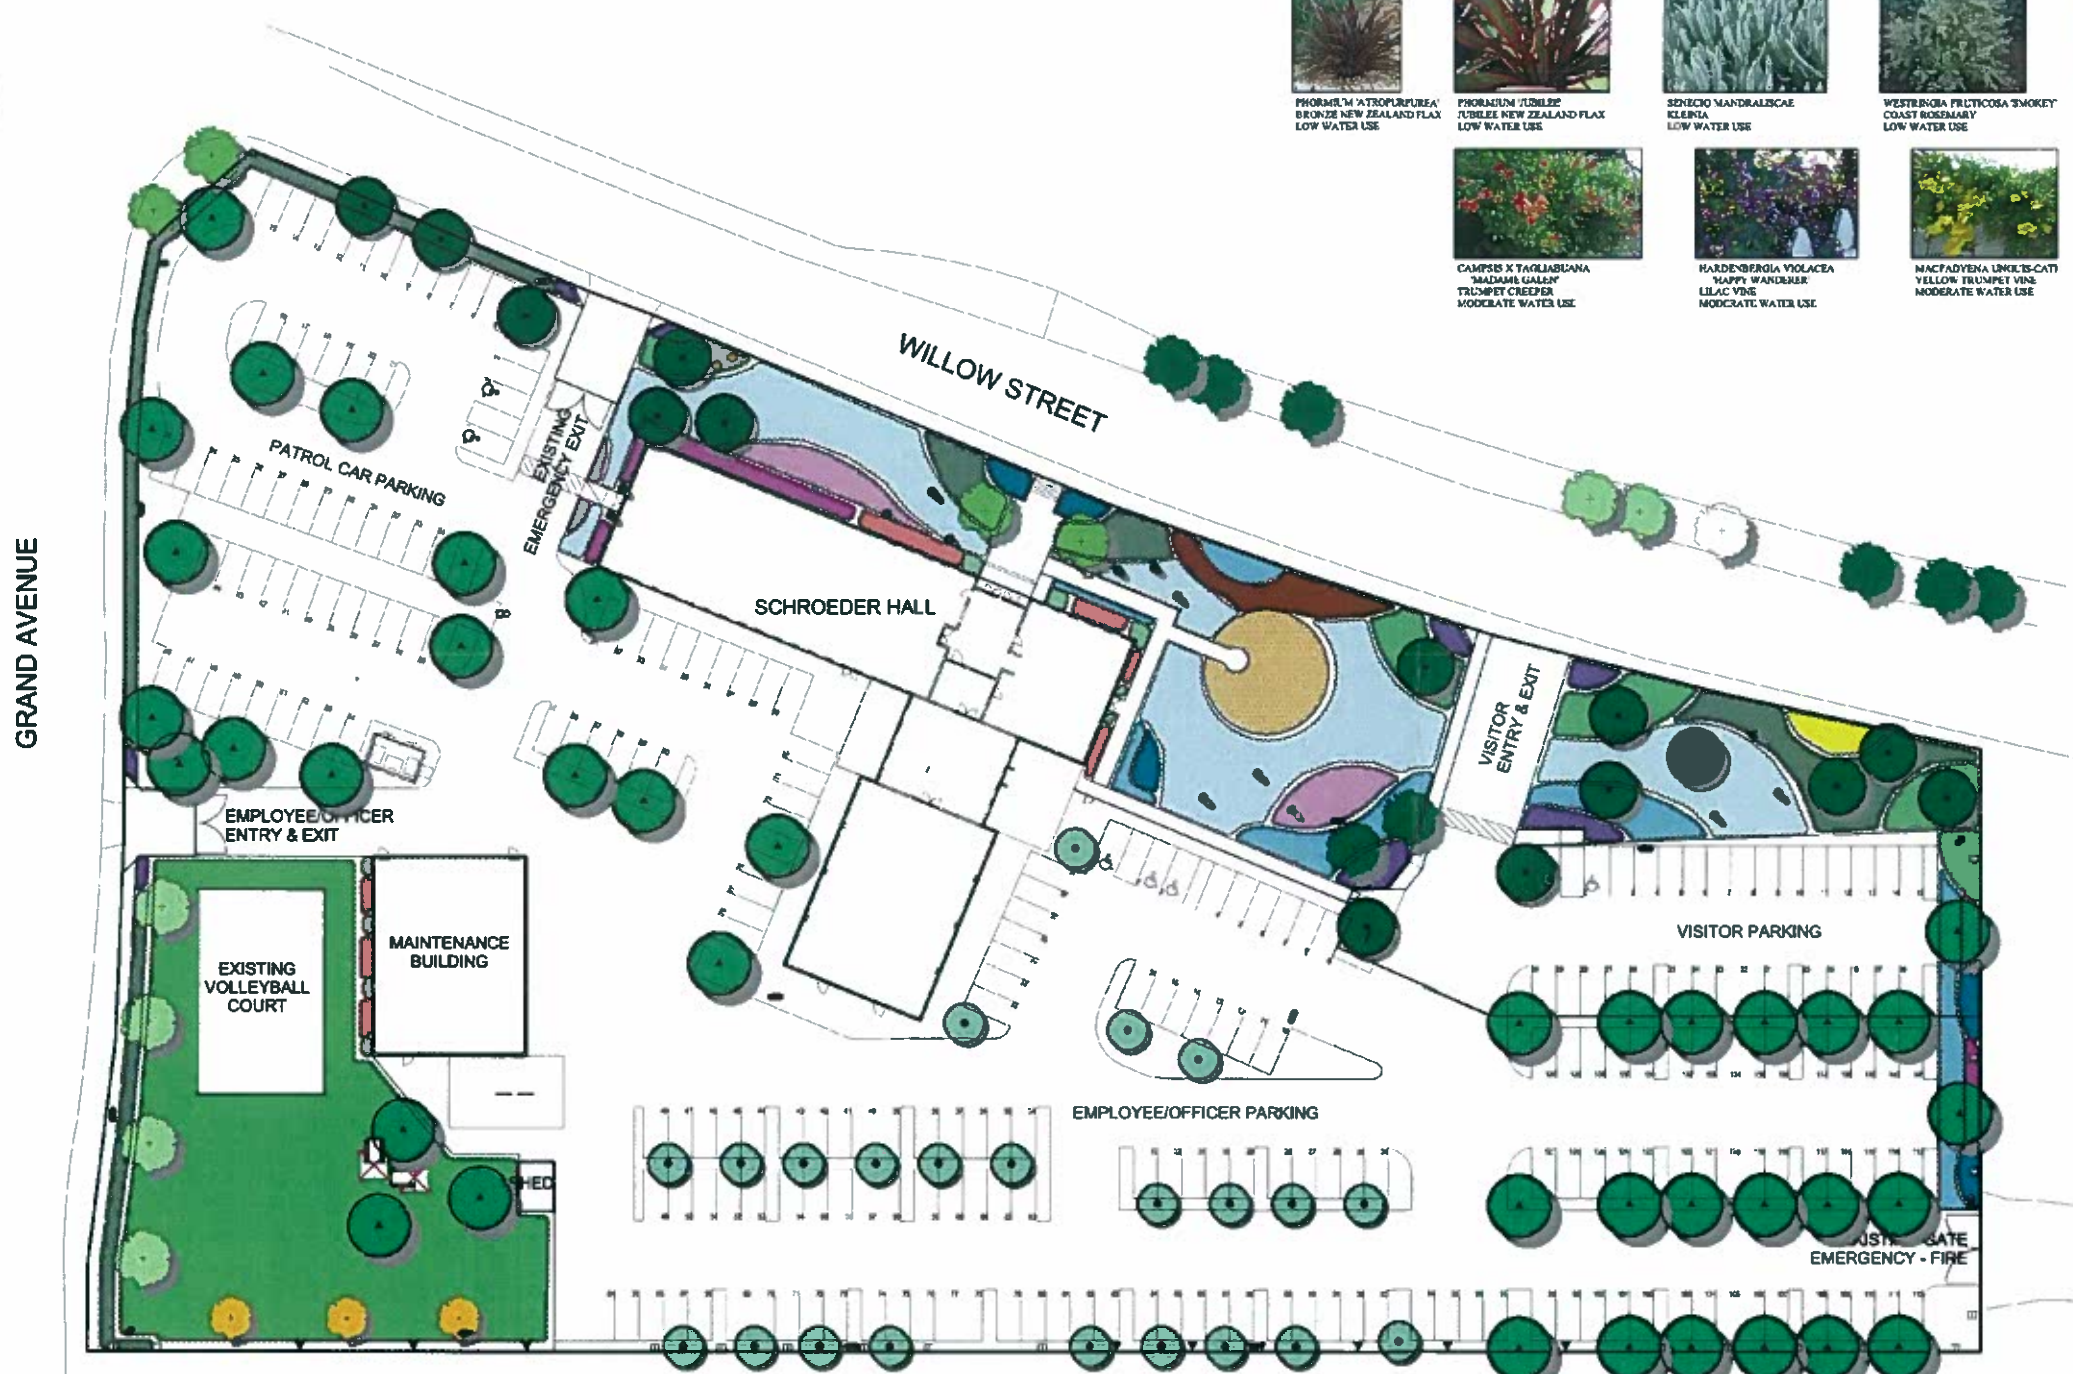

AGAVE BLUE FLAME
BLUE FLAME AGAVE
LOW WATER USE

FESTUCA MAREII
ATLAS FESCUE
LOW WATER USE

LIMONIUM PERETZII
STATICE
LOW WATER USE

PLANTING LEGEND

SYMBOL	BOTANICAL NAME	COMMON NAME	SIZE	WATER USE CLASSIFICATION (FOR THE CLASSIFICATION OF LANDSCAPE SPECIES)
	ULMUS PARVIFOLIA	EVERGREEN ELM	24" BOX	MODERATE
	PINUS CANARIENSIS	CANARY ISLAND PINE	24" BOX	LOW
	PARKINSONIA X DESERT MUSEUM	DESERT MUSEUM PALO VERDE	24" BOX	VERY LOW
	CUPRESSUS SEMPERVIRENS	ITALIAN CYPRESS	11 GAL.	LOW
	ACHILLEA MOONSHINE	MOONSHINE YARROW	1 GAL.	LOW
	AGAVE BLUE FLAME	BLUE FLAME AGAVE	1 GAL.	LOW
	CISTANTHE GRANDIFLORA 'AZZIME'	ROCK PURSLANE	1 GAL.	LOW
	FESTUCA MAREII	ATLAS FESCUE	1 GAL.	LOW
	LANTANA MONTEVIDENSIS	TRAILING LANTANA	1 GAL.	LOW
	LIMONIUM PERETZII	STATICE	1 GAL.	LOW
	MYOPORUM PARVIFOLIUM	PROSTRATE MYOPORUM	1 GAL.	LOW
	MYRTUS COMMUNIS	MYRTLE	1 GAL.	LOW
	PHORMIUM ATROPURPUREUM	BRONZE NEW ZEALAND FLAX	1 GAL.	LOW
	PHORMIUM JUBILEE	JUBILEE NEW ZEALAND FLAX	1 GAL.	LOW
	SENECIO MANDRALISCAE	KLEINIA	1 GAL.	LOW
	WESTRINGIA FRUTICOSA 'SMOKEY'	COAST ROSEMARY	1 GAL.	LOW
	WESTRINGIA WYNYABIE GEM	COAST ROSEMARY	1 GAL.	LOW
	YUCCA RECURVIFOLIA	WEeping YUCCA	1 GAL.	LOW
	CAMPISIS X TAGLIABUANA 'MADAME GALEN'	TRUMPET CREEPER	11 GAL. STAKED	MODERATE
	HARDENBERGIA VIOLACEA 'HAPPY WANDERER'	LILAC VINE	15 GAL. STAKED	MODERATE
	MACTADYENA UNGUIS-CATI	YELLOW TRUMPET VINE	15 GAL. STAKED	MODERATE
	MARATHON	SOD		HIGH
	DECOMPOSED GRANITE			
	EXISTING TREES TO REMAIN - PROTECT IN PLACE			
	CANARY ISLAND PINE TREE			
	EUCALYPTUS TREE			
	LIQUIDAMBAR TREE			
	STONE FRUIT TREE			

EAST DIVISION POLICE DEPARTMENT SUBSTATION
PRELIMINARY CONCEPTUAL LANDSCAPE PLAN

DATE: 04/26/13